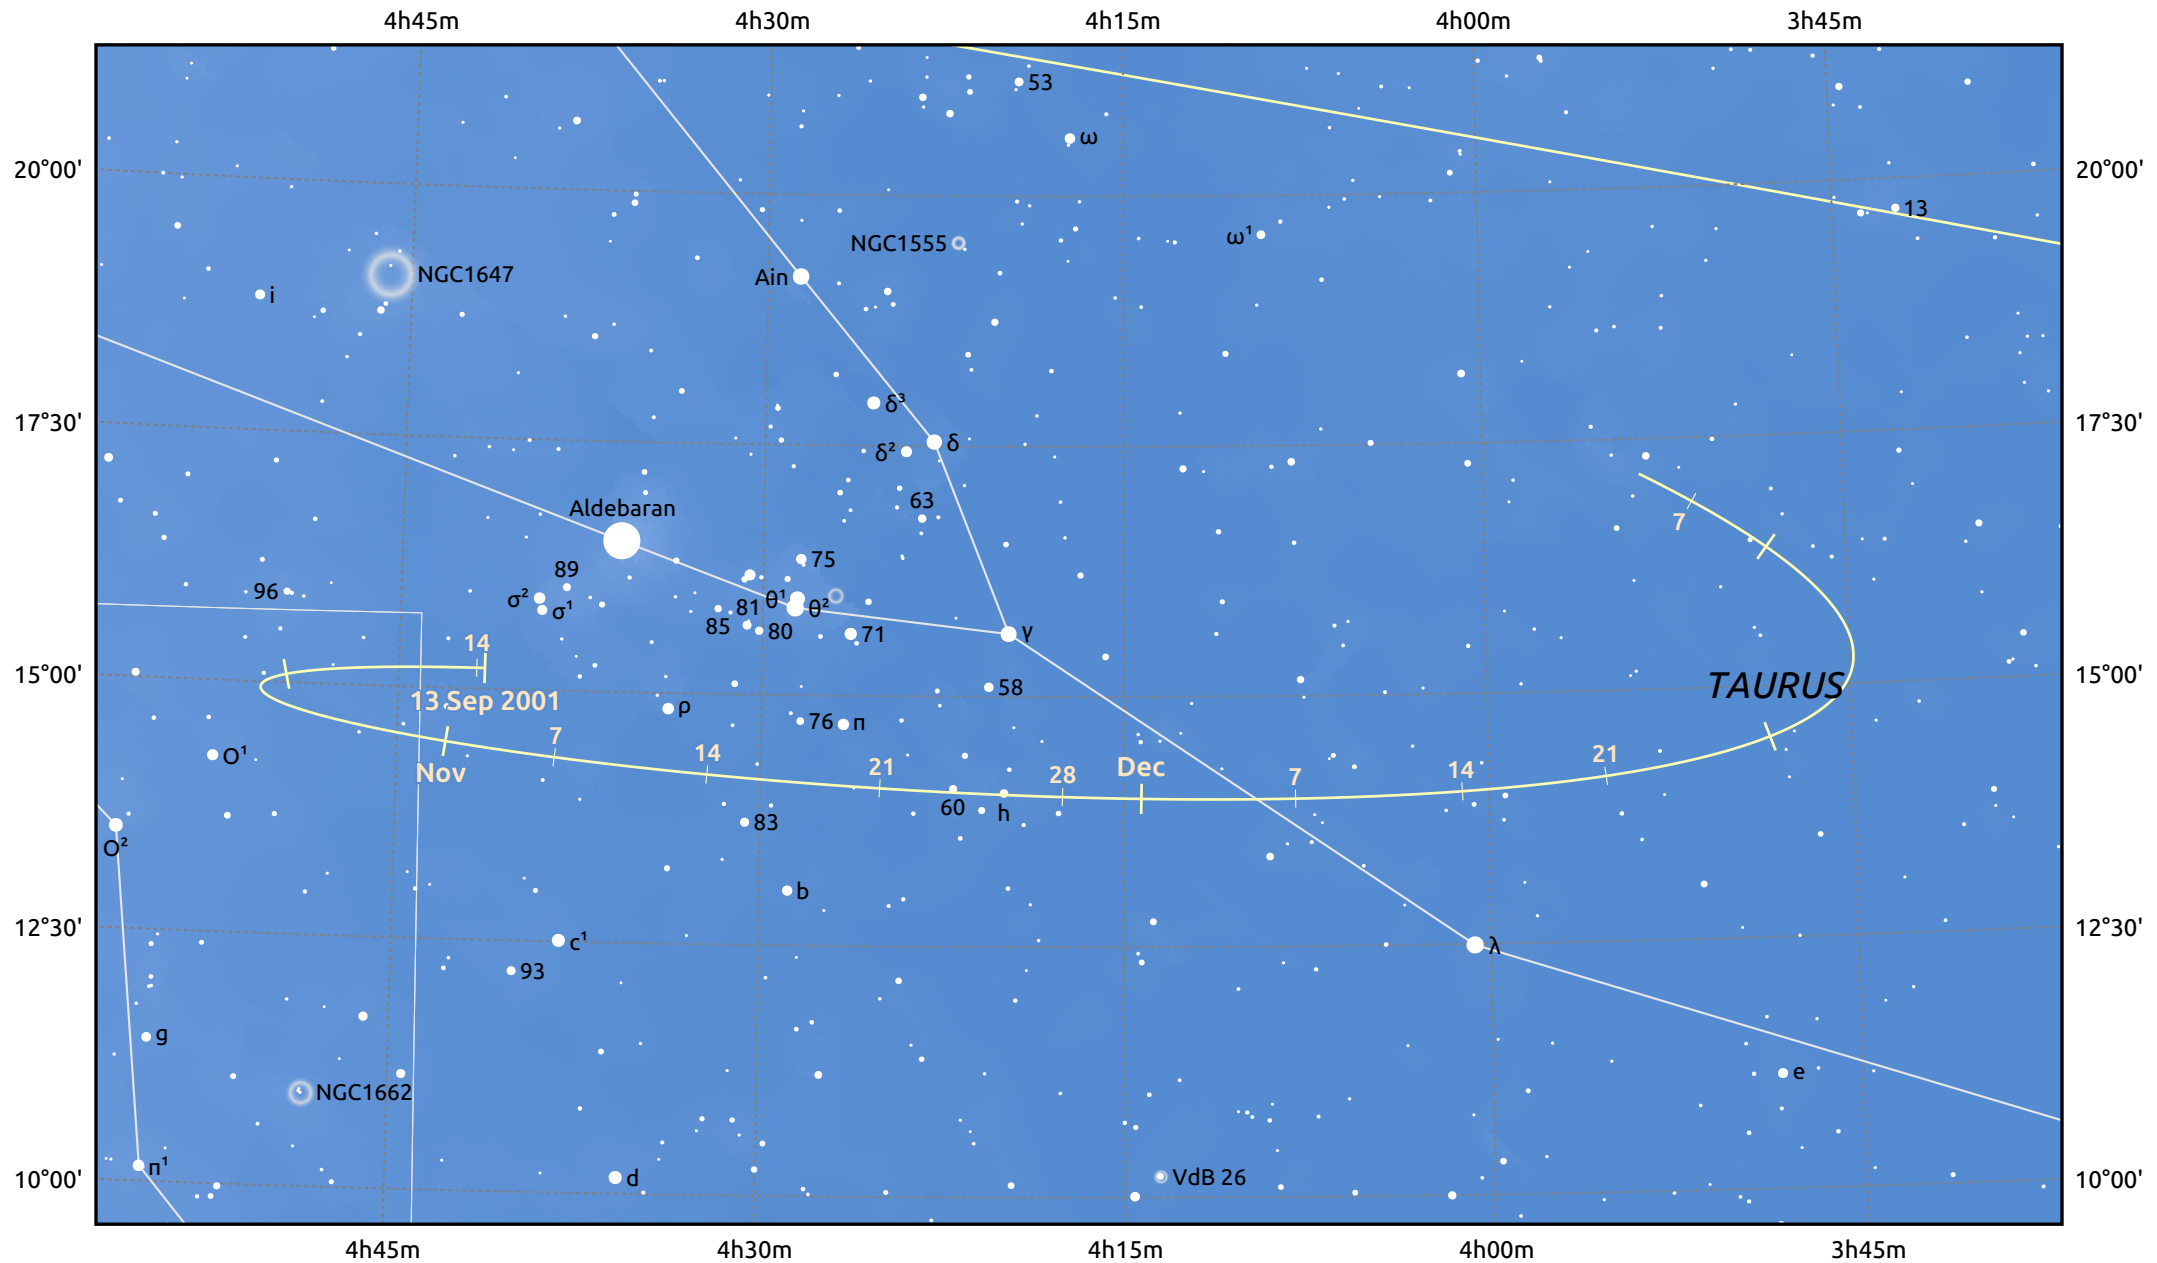

The path of Asteroid 4 Vesta around opposition on 27 Nov 2001

© Dominic Ford 2011–2026. Date markers placed at midnight UTC. Downloaded from <https://in-the-sky.org>

Magnitude scale: 9.0 8.0 7.0 6.0 5.0 4.0 3.0 2.0 1.0 0.0

Ecliptic Plane

Galaxy Bright nebula Open cluster Globular cluster Planetary nebula

Date	Mag
2001 Oct 1	7.5
2001 Nov 1	6.9
2001 Nov 9	6.8
2001 Dec 1	6.5
2002 Jan 1	7.1
2002 Feb 1	7.7
2002 Feb 7	7.8