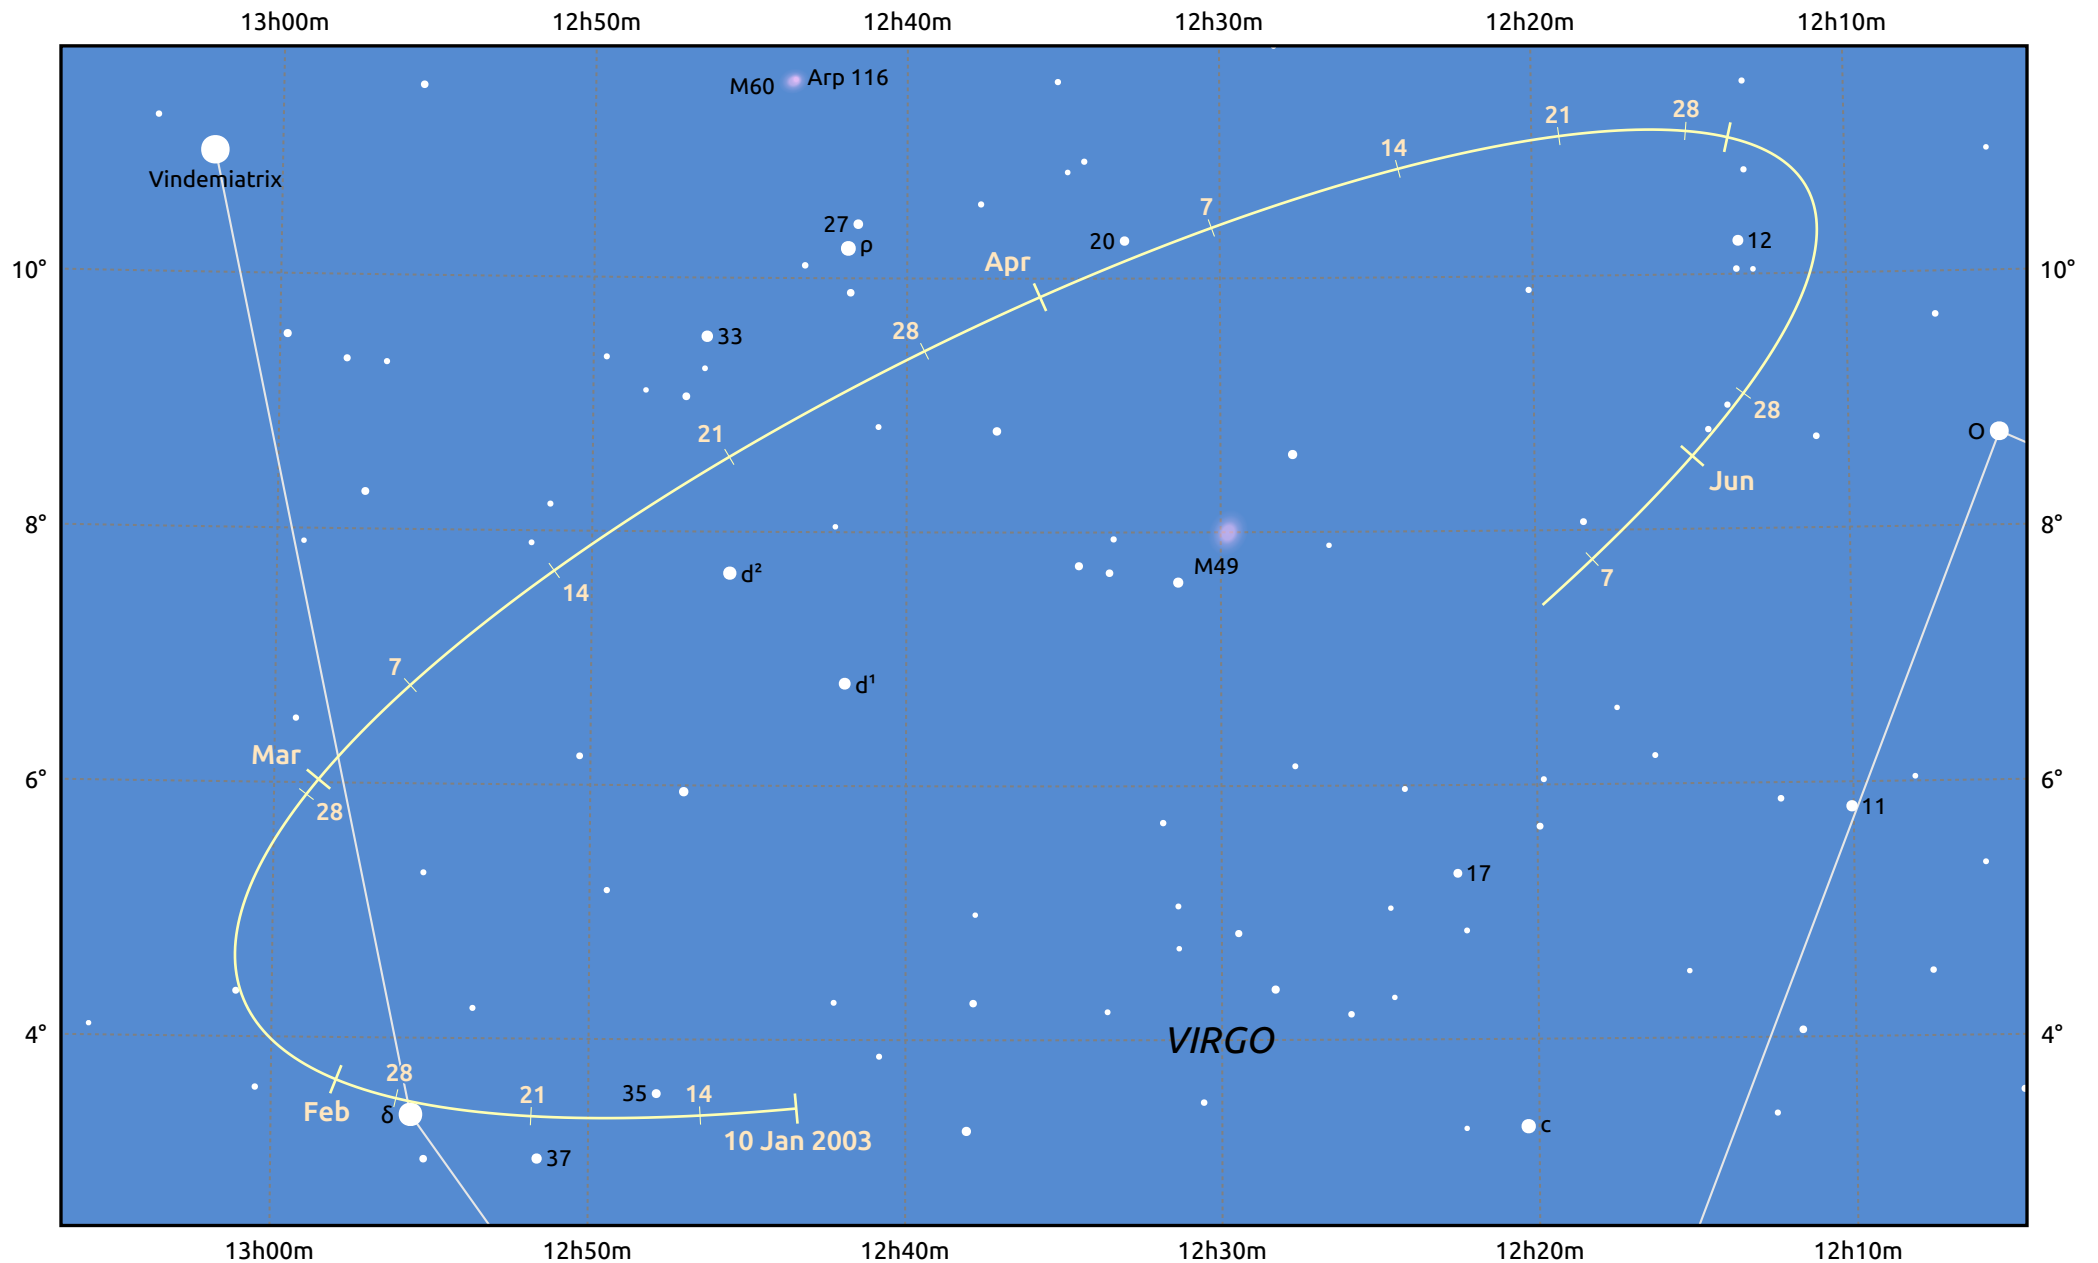

# The path of Asteroid 4 Vesta around opposition on 26 Mar 2003

© Dominic Ford 2011–2026. Date markers placed at midnight UTC. Downloaded from <https://in-the-sky.org>

Magnitude scale: • 8.0 • 7.0 • 6.0 • 5.0 • 4.0 • 3.0 • 2.0

— Ecliptic Plane

Galaxy Bright nebula Open cluster Globular cluster Planetary nebula

Date	Mag	Phase
2003 Feb 1	7.0	96%
2003 Feb 27	6.4	98%
2003 Mar 1	6.3	99%
2003 Apr 1	5.9	100%
2003 May 1	6.4	98%
2003 Jun 1	7.0	95%