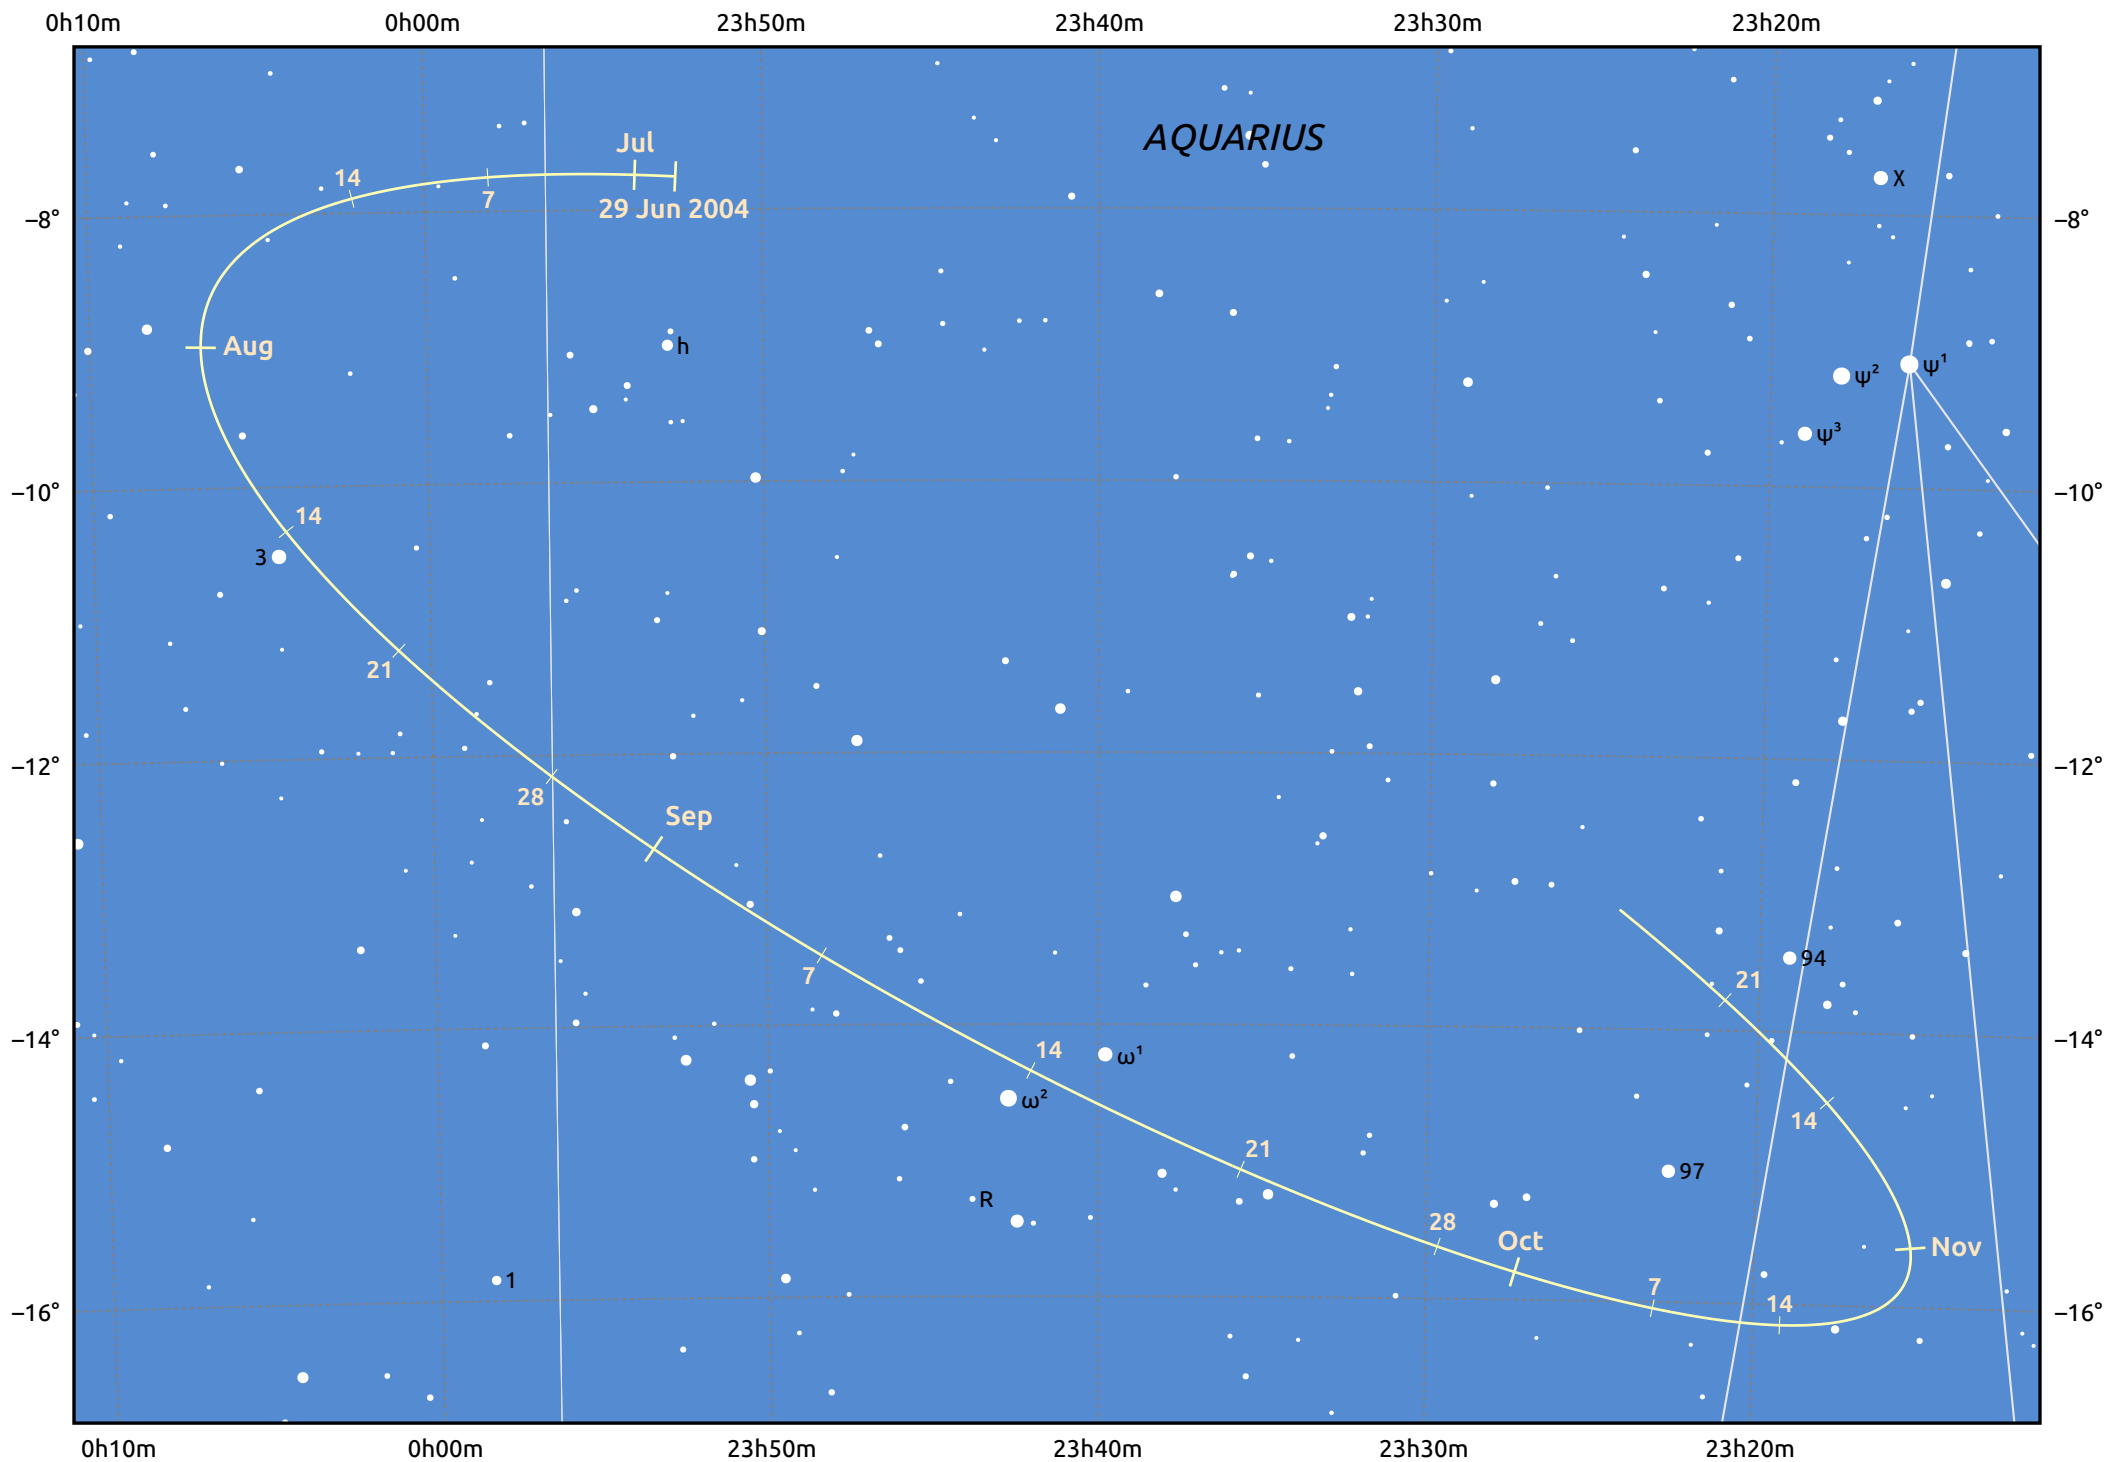

# The path of Asteroid 4 Vesta around opposition on 12 Sep 2004

© Dominic Ford 2011–2026. Date markers placed at midnight UTC. Downloaded from <https://in-the-sky.org>

Magnitude scale: • 9.0 • 8.0 • 7.0 • 6.0 • 5.0 ● 4.0

— Ecliptic Plane

Galaxy    Bright nebula    Open cluster    Globular cluster    Planetary nebula

Date	Mag	Phase
2004 Jul 1	7.2	95%
2004 Aug 1	6.7	97%
2004 Aug 27	6.3	99%
2004 Sep 1	6.2	100%
2004 Oct 1	6.4	99%
2004 Nov 1	7.1	97%
2004 Nov 10	7.3	96%