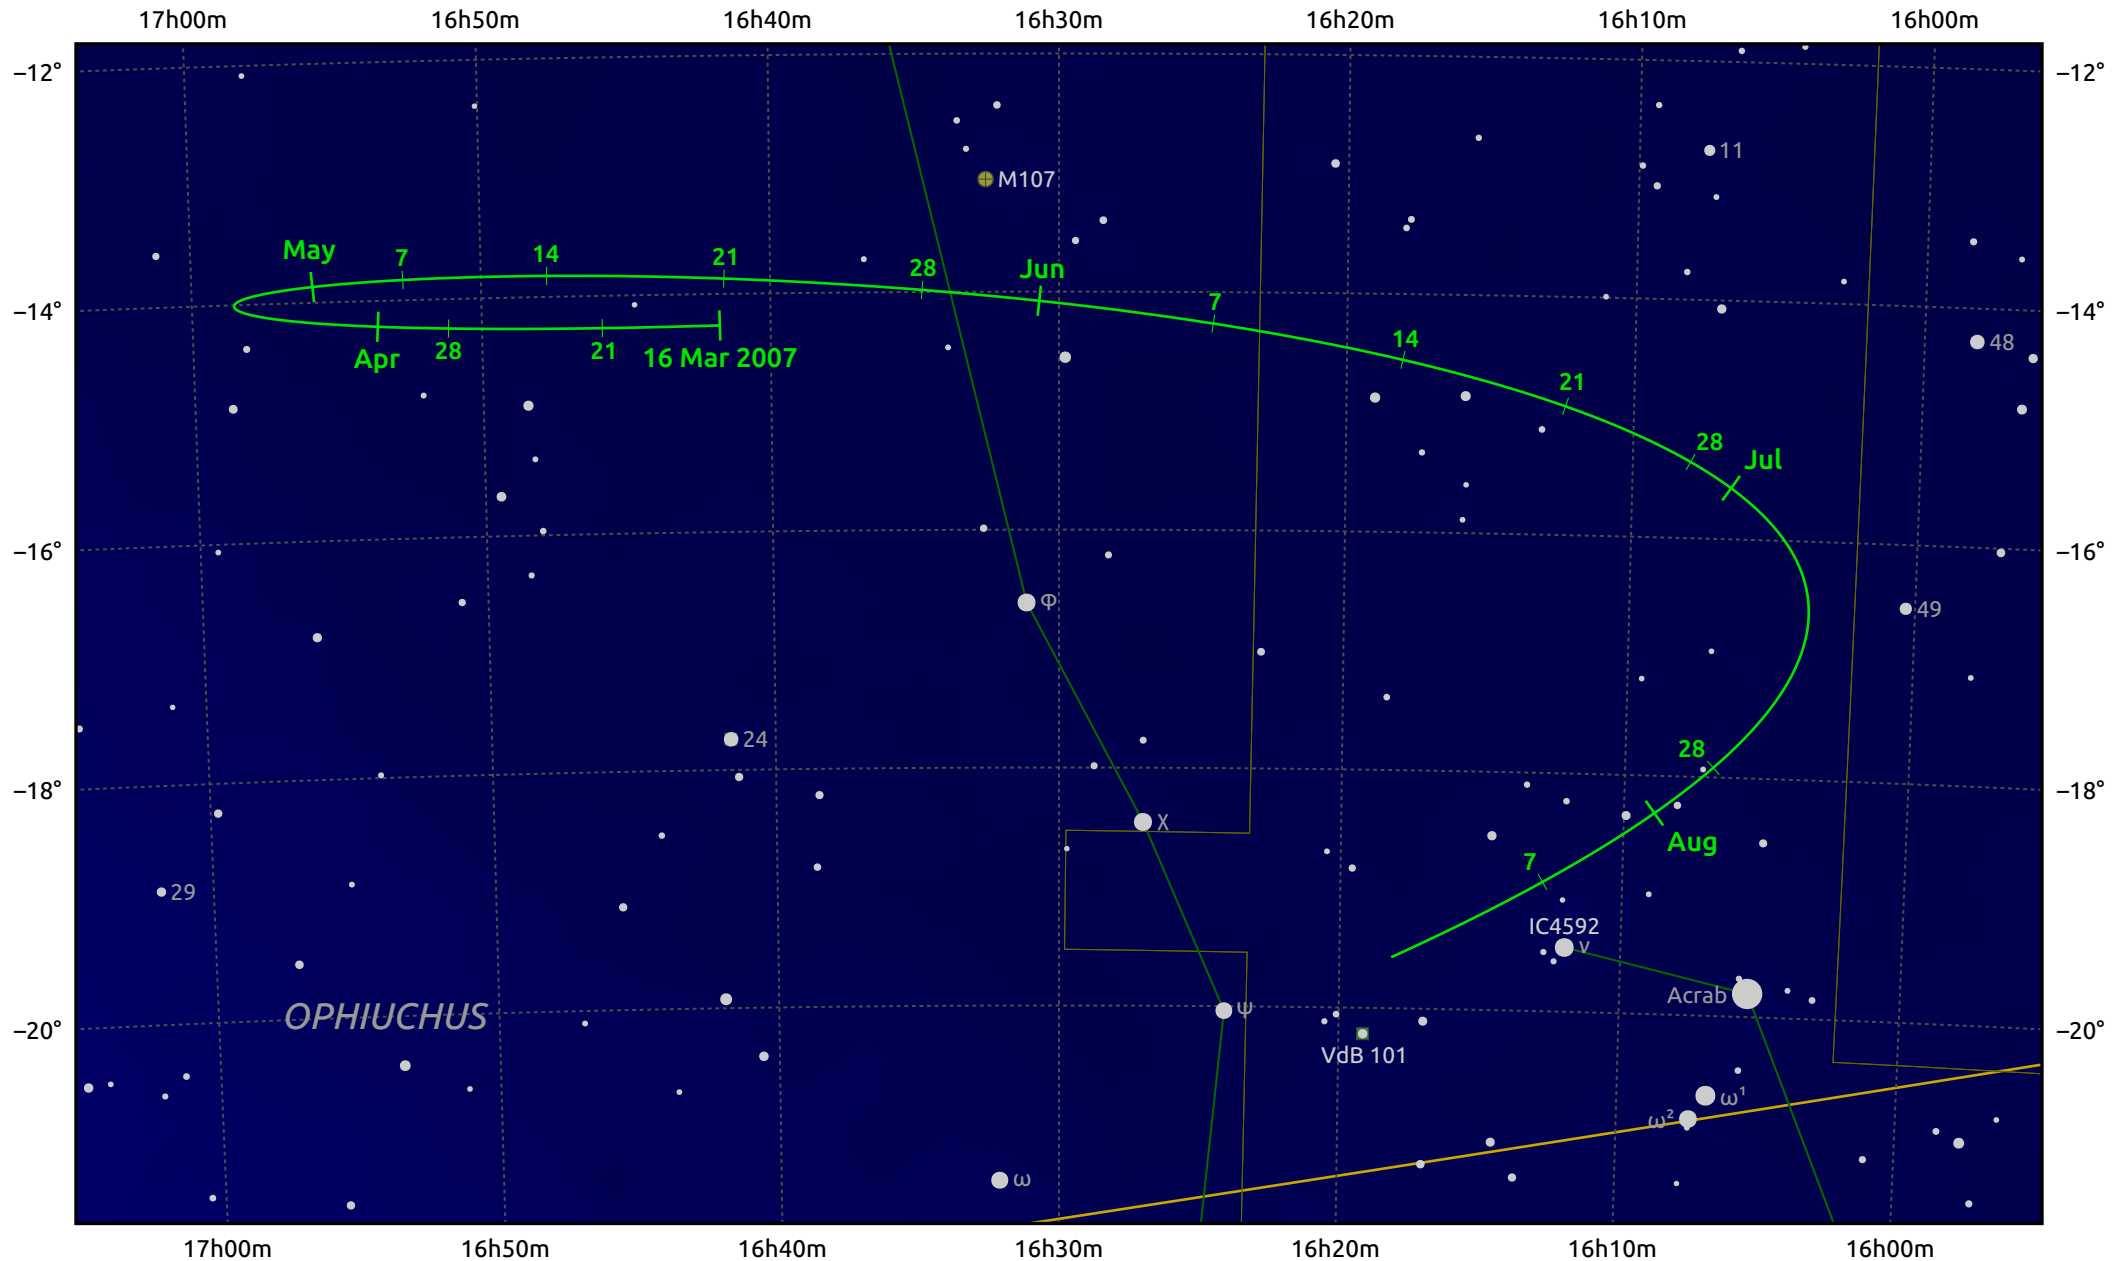

The path of Asteroid 4 Vesta around opposition on 30 May 2007

© Dominic Ford 2011–2026. Date markers placed at midnight UTC. Downloaded from <https://in-the-sky.org>

Magnitude scale: • 8.0 • 7.0 • 6.0 • 5.0 • 4.0 • 3.0 • 2.0

— Ecliptic Plane

Galaxy Bright nebula Open cluster Globular cluster Planetary nebula

Date	Mag	Phase
2007 Apr 1	6.7	96%
2007 May 1	6.0	98%
2007 May 3	6.0	98%
2007 Jun 1	5.4	100%
2007 Jul 1	6.1	98%
2007 Aug 1	6.7	95%