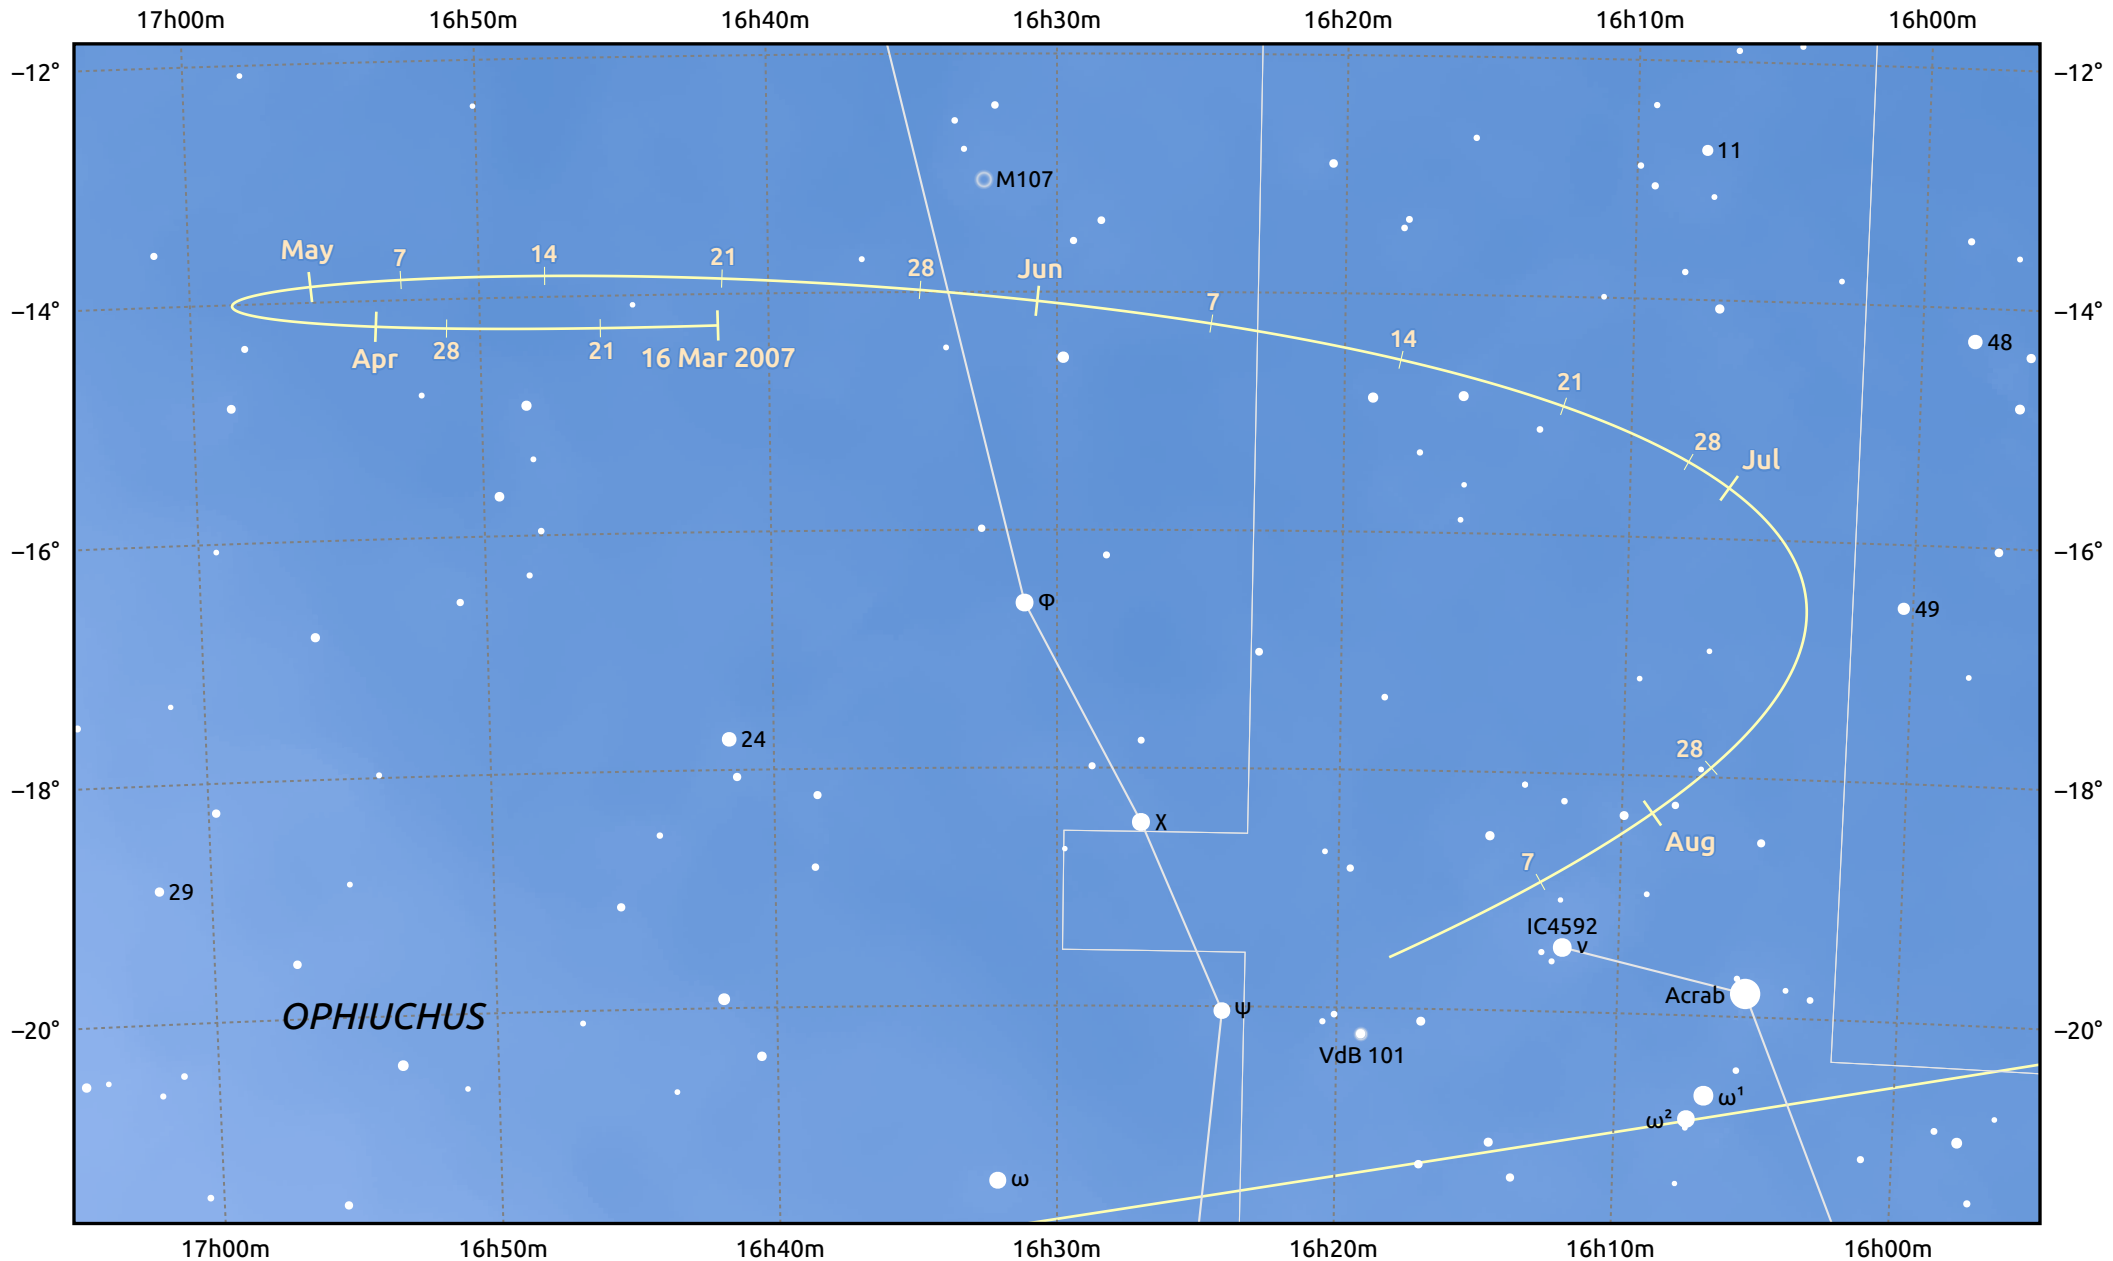

The path of Asteroid 4 Vesta around opposition on 30 May 2007

© Dominic Ford 2011–2026. Date markers placed at midnight UTC. Downloaded from <https://in-the-sky.org>

Magnitude scale: • 8.0 • 7.0 • 6.0 • 5.0 • 4.0 • 3.0 • 2.0

— Ecliptic Plane

Galaxy Bright nebula Open cluster Globular cluster Planetary nebula

Date	Mag	Phase
2007 Apr 1	6.7	96%
2007 May 1	6.0	98%
2007 May 3	6.0	98%
2007 Jun 1	5.4	100%
2007 Jul 1	6.1	98%
2007 Aug 1	6.7	95%