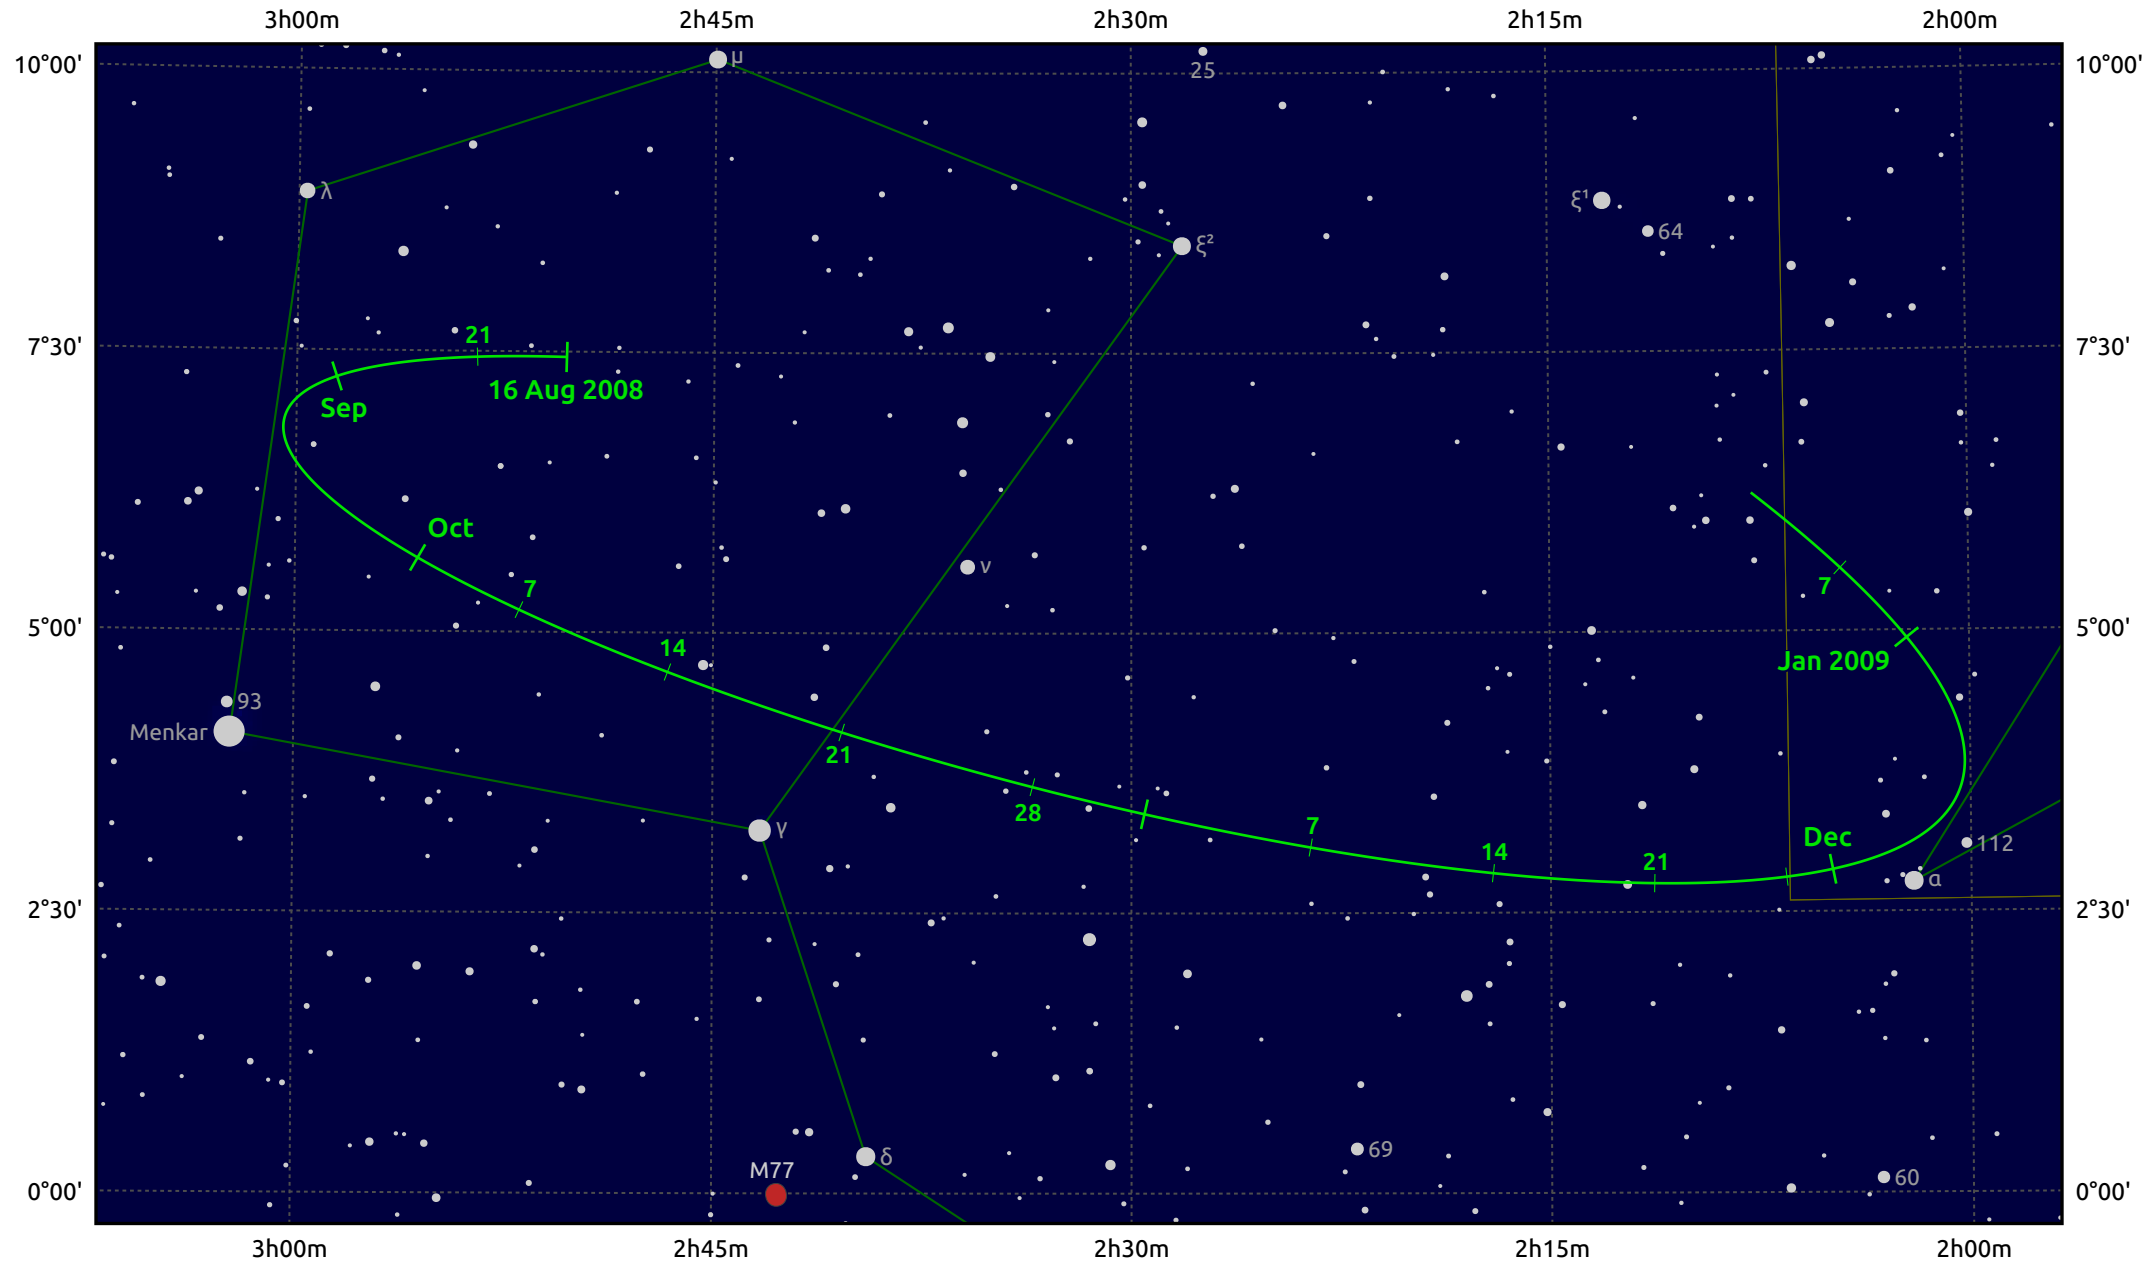

# The path of Asteroid 4 Vesta around opposition on 30 Oct 2008

© Dominic Ford 2011–2026. Date markers placed at midnight UTC. Downloaded from <https://in-the-sky.org>

Magnitude scale: · 9.0 · 8.0 · 7.0 · 6.0 · 5.0 · 4.0 ● 3.0 ● 2.0

— Ecliptic Plane

● Galaxy ■ Bright nebula ● Open cluster ● Globular cluster ● Planetary nebula

Date	Mag	Phase
2008 Sep 1	7.4	96%
2008 Oct 1	6.9	99%
2008 Oct 15	6.6	99%
2008 Nov 1	6.5	100%
2008 Dec 1	7.0	98%
2009 Jan 1	7.6	97%