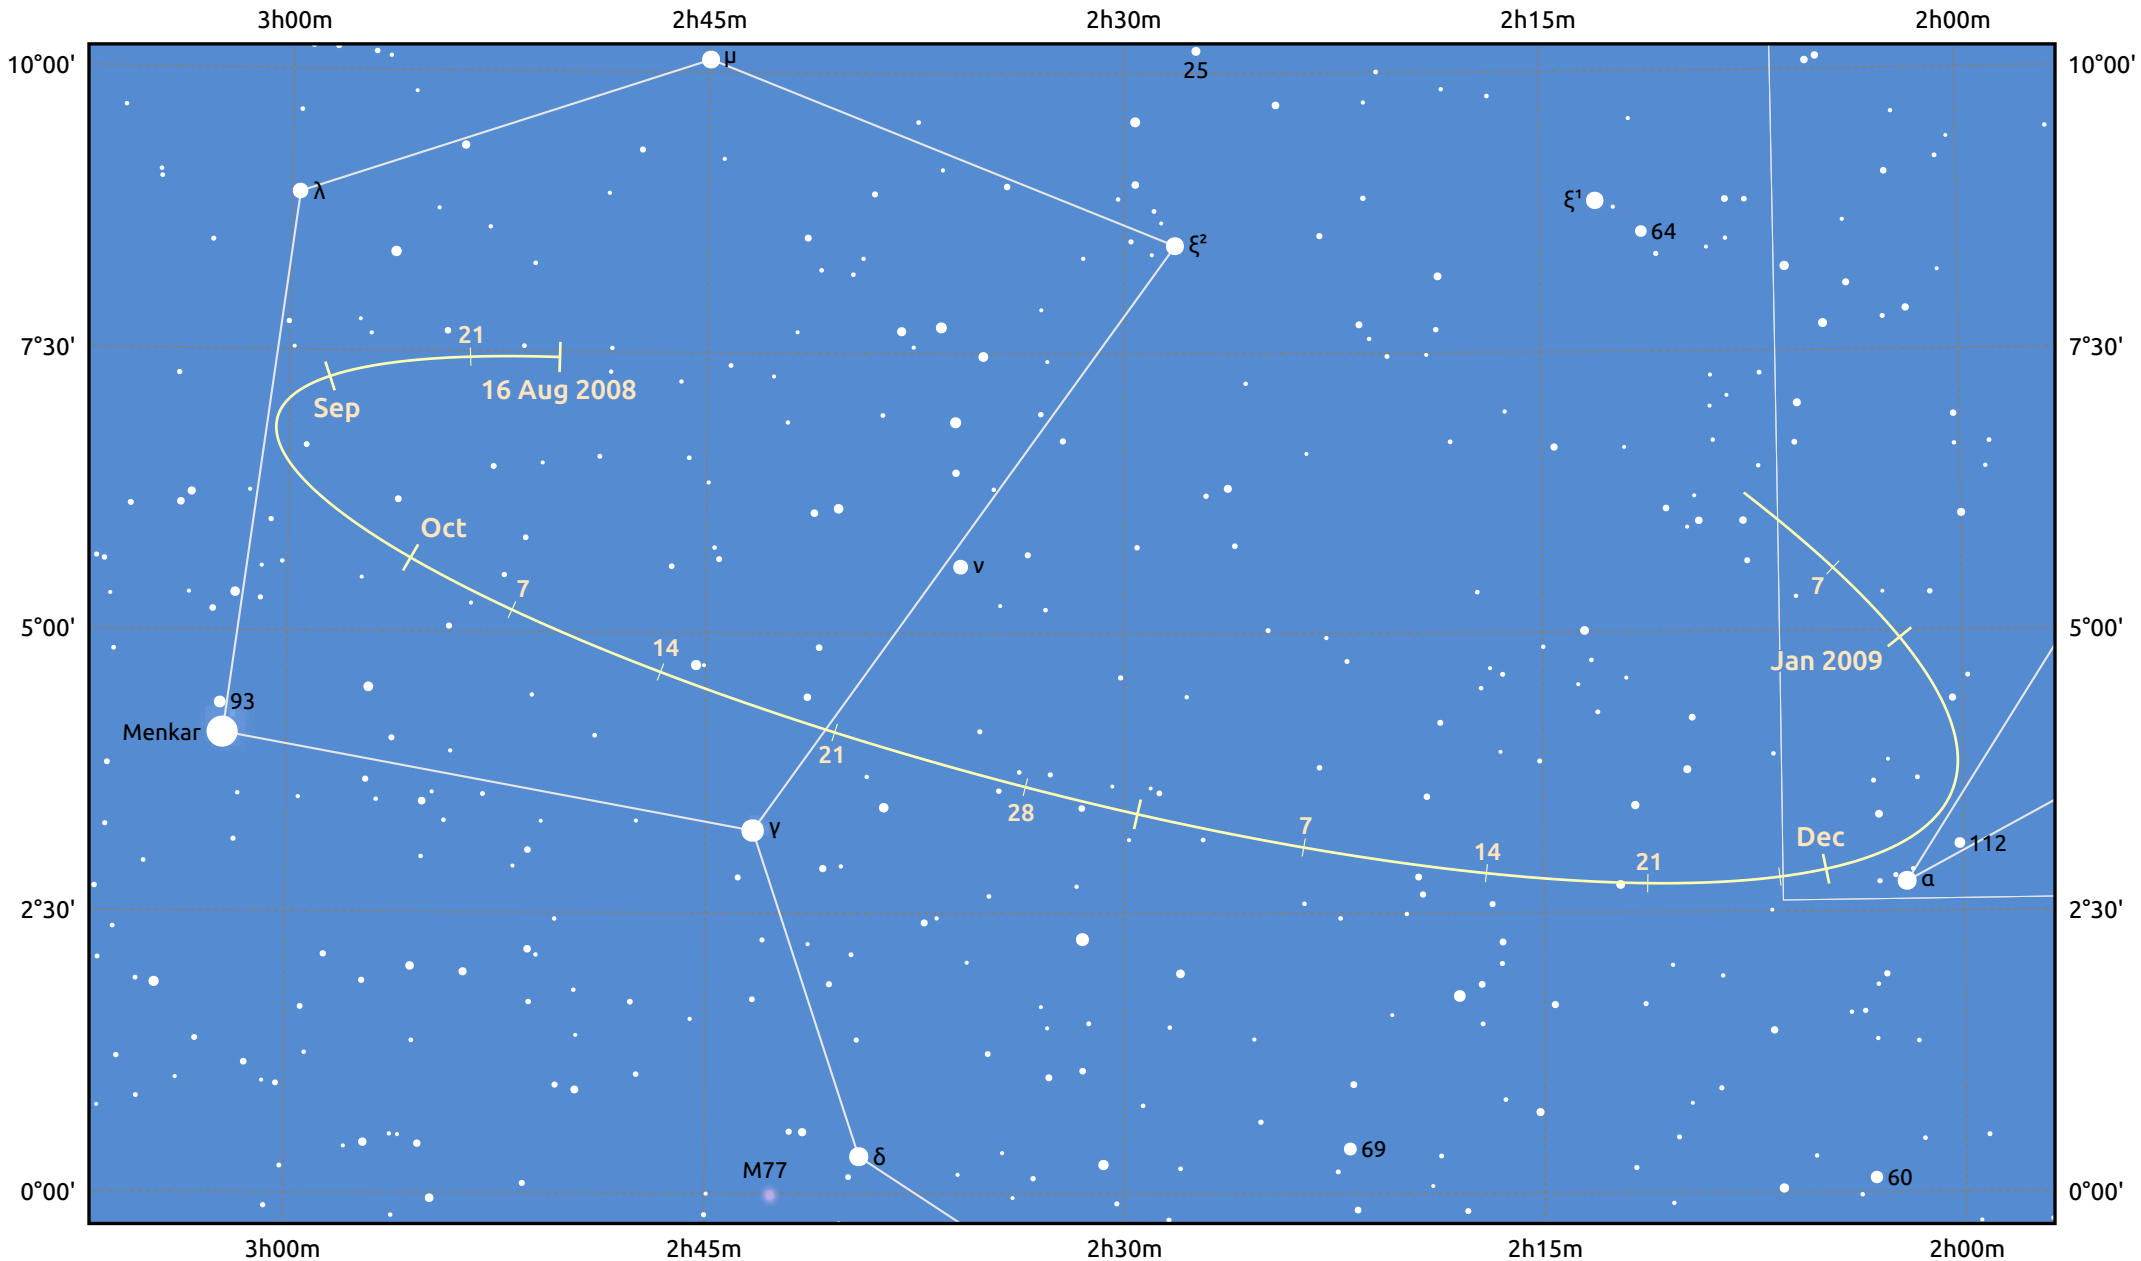

The path of Asteroid 4 Vesta around opposition on 30 Oct 2008

© Dominic Ford 2011–2026. Date markers placed at midnight UTC. Downloaded from <https://in-the-sky.org>

Magnitude scale: · 9.0 · 8.0 · 7.0 · 6.0 · 5.0 · 4.0 ● 3.0 ● 2.0

— Ecliptic Plane

Galaxy Bright nebula Open cluster Globular cluster Planetary nebula

Date	Mag	Phase
2008 Sep 1	7.4	96%
2008 Oct 1	6.9	99%
2008 Oct 15	6.6	99%
2008 Nov 1	6.5	100%
2008 Dec 1	7.0	98%
2009 Jan 1	7.6	97%