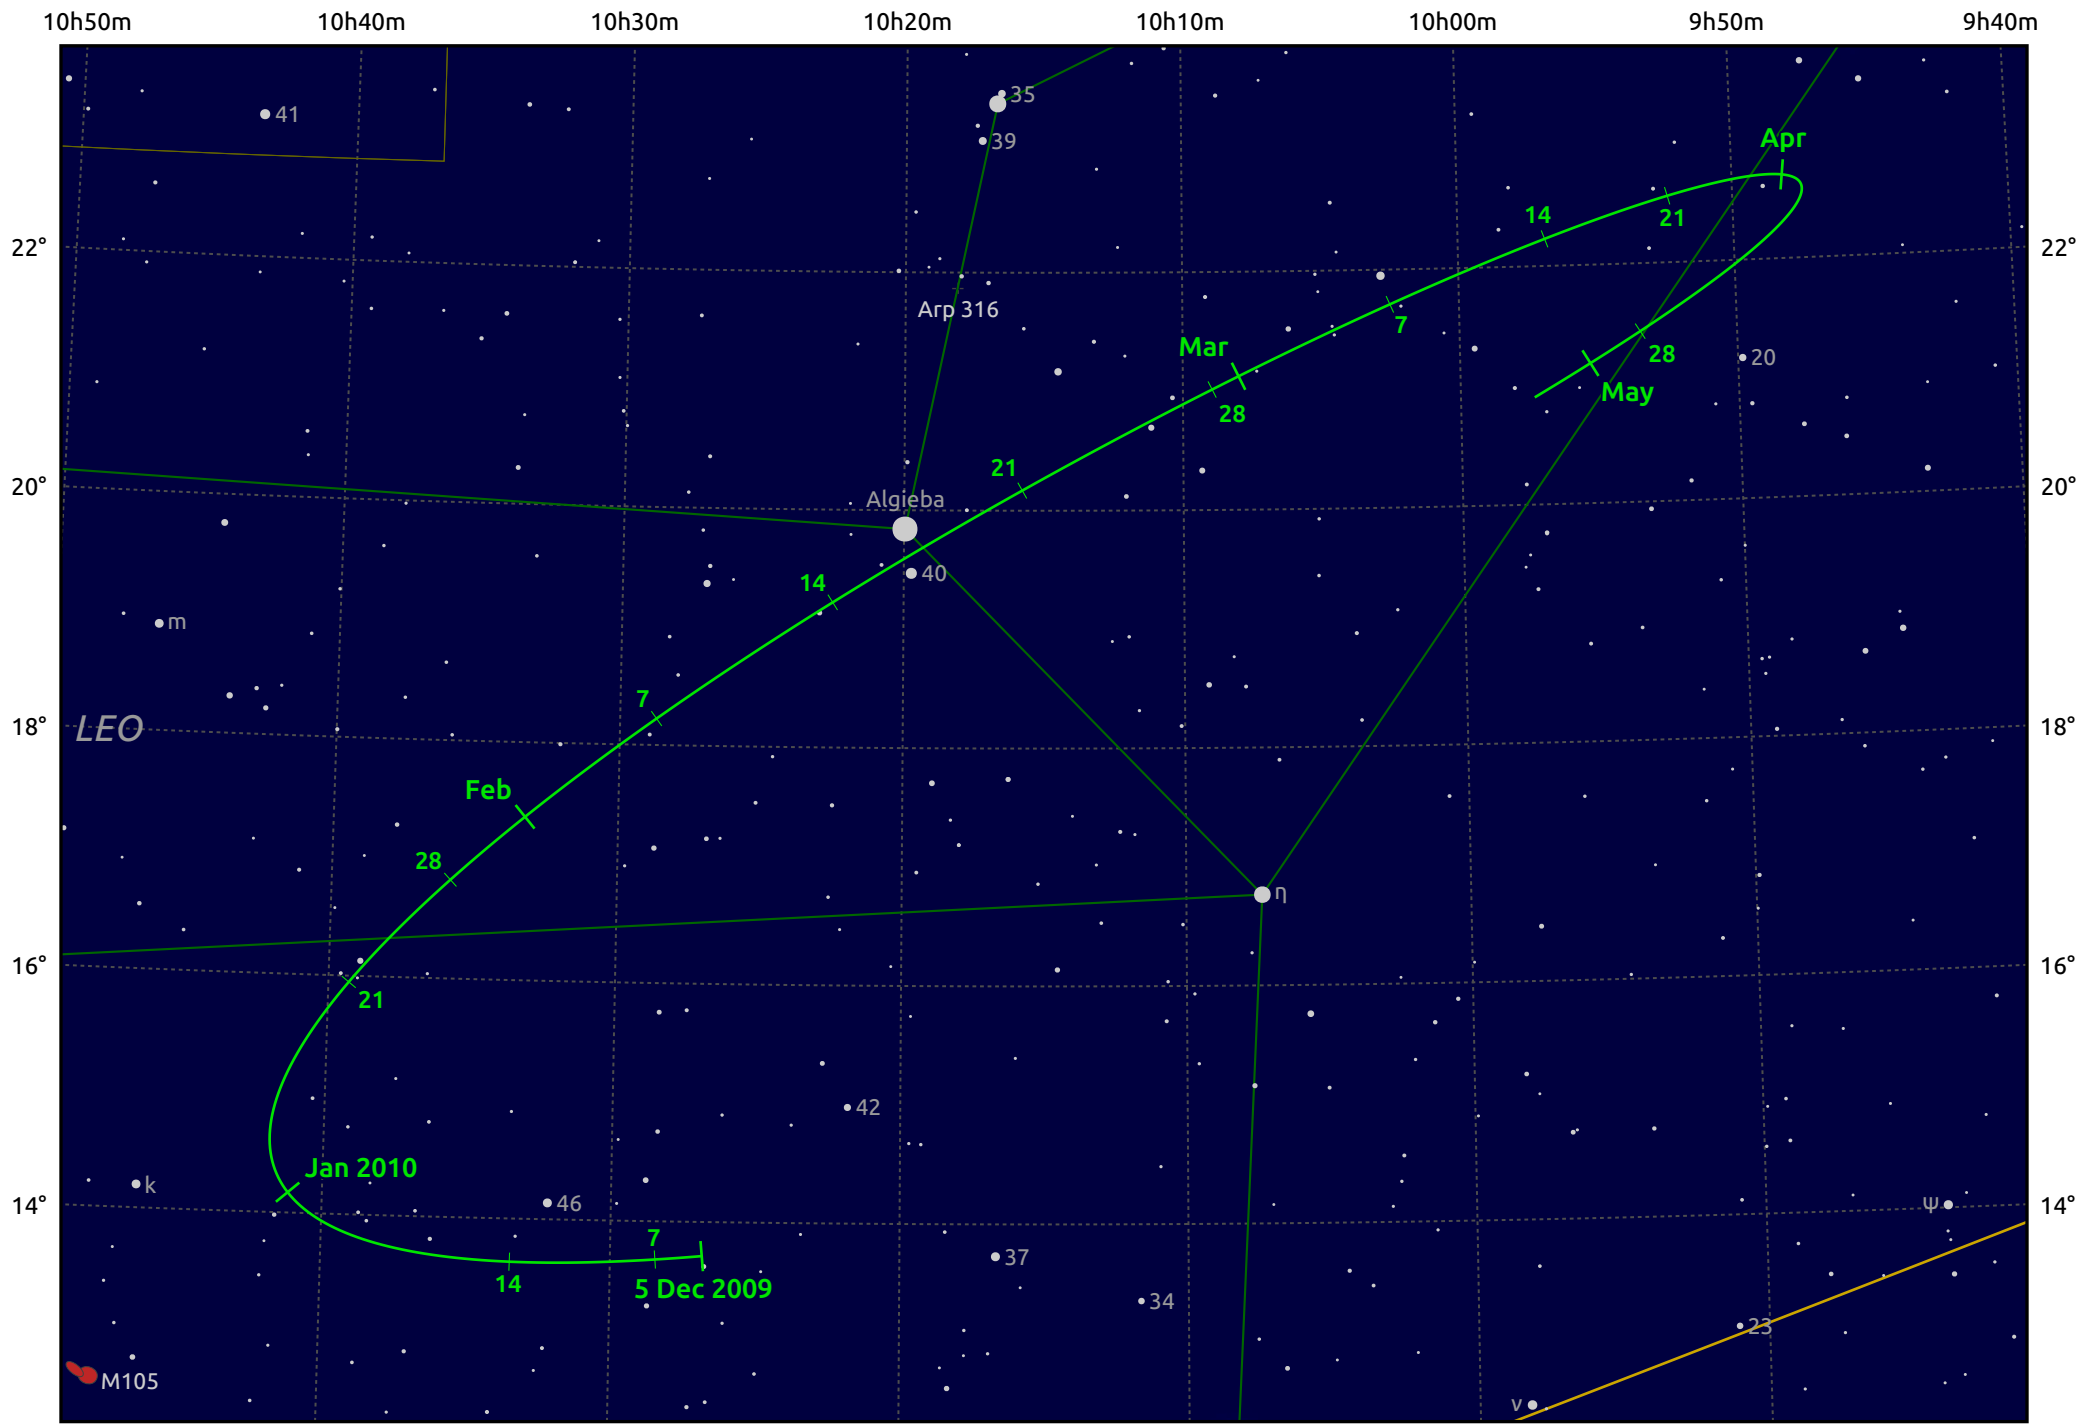

The path of Asteroid 4 Vesta around opposition on 18 Feb 2010

© Dominic Ford 2011–2026. Date markers placed at midnight UTC. Downloaded from <https://in-the-sky.org>

Magnitude scale: • 9.0 • 8.0 • 7.0 • 6.0 • 5.0 • 4.0 ● 3.0 ● 2.0

— Ecliptic Plane

● Galaxy
 ■ Bright nebula
 ● Open cluster
 ● Globular cluster
 ◆ Planetary nebula

Date	Mag	Phase
2010 Jan 1	7.1	97%
2010 Jan 23	6.7	99%
2010 Feb 1	6.4	99%
2010 Mar 1	6.2	100%
2010 Apr 1	6.8	97%
2010 May 1	7.3	95%