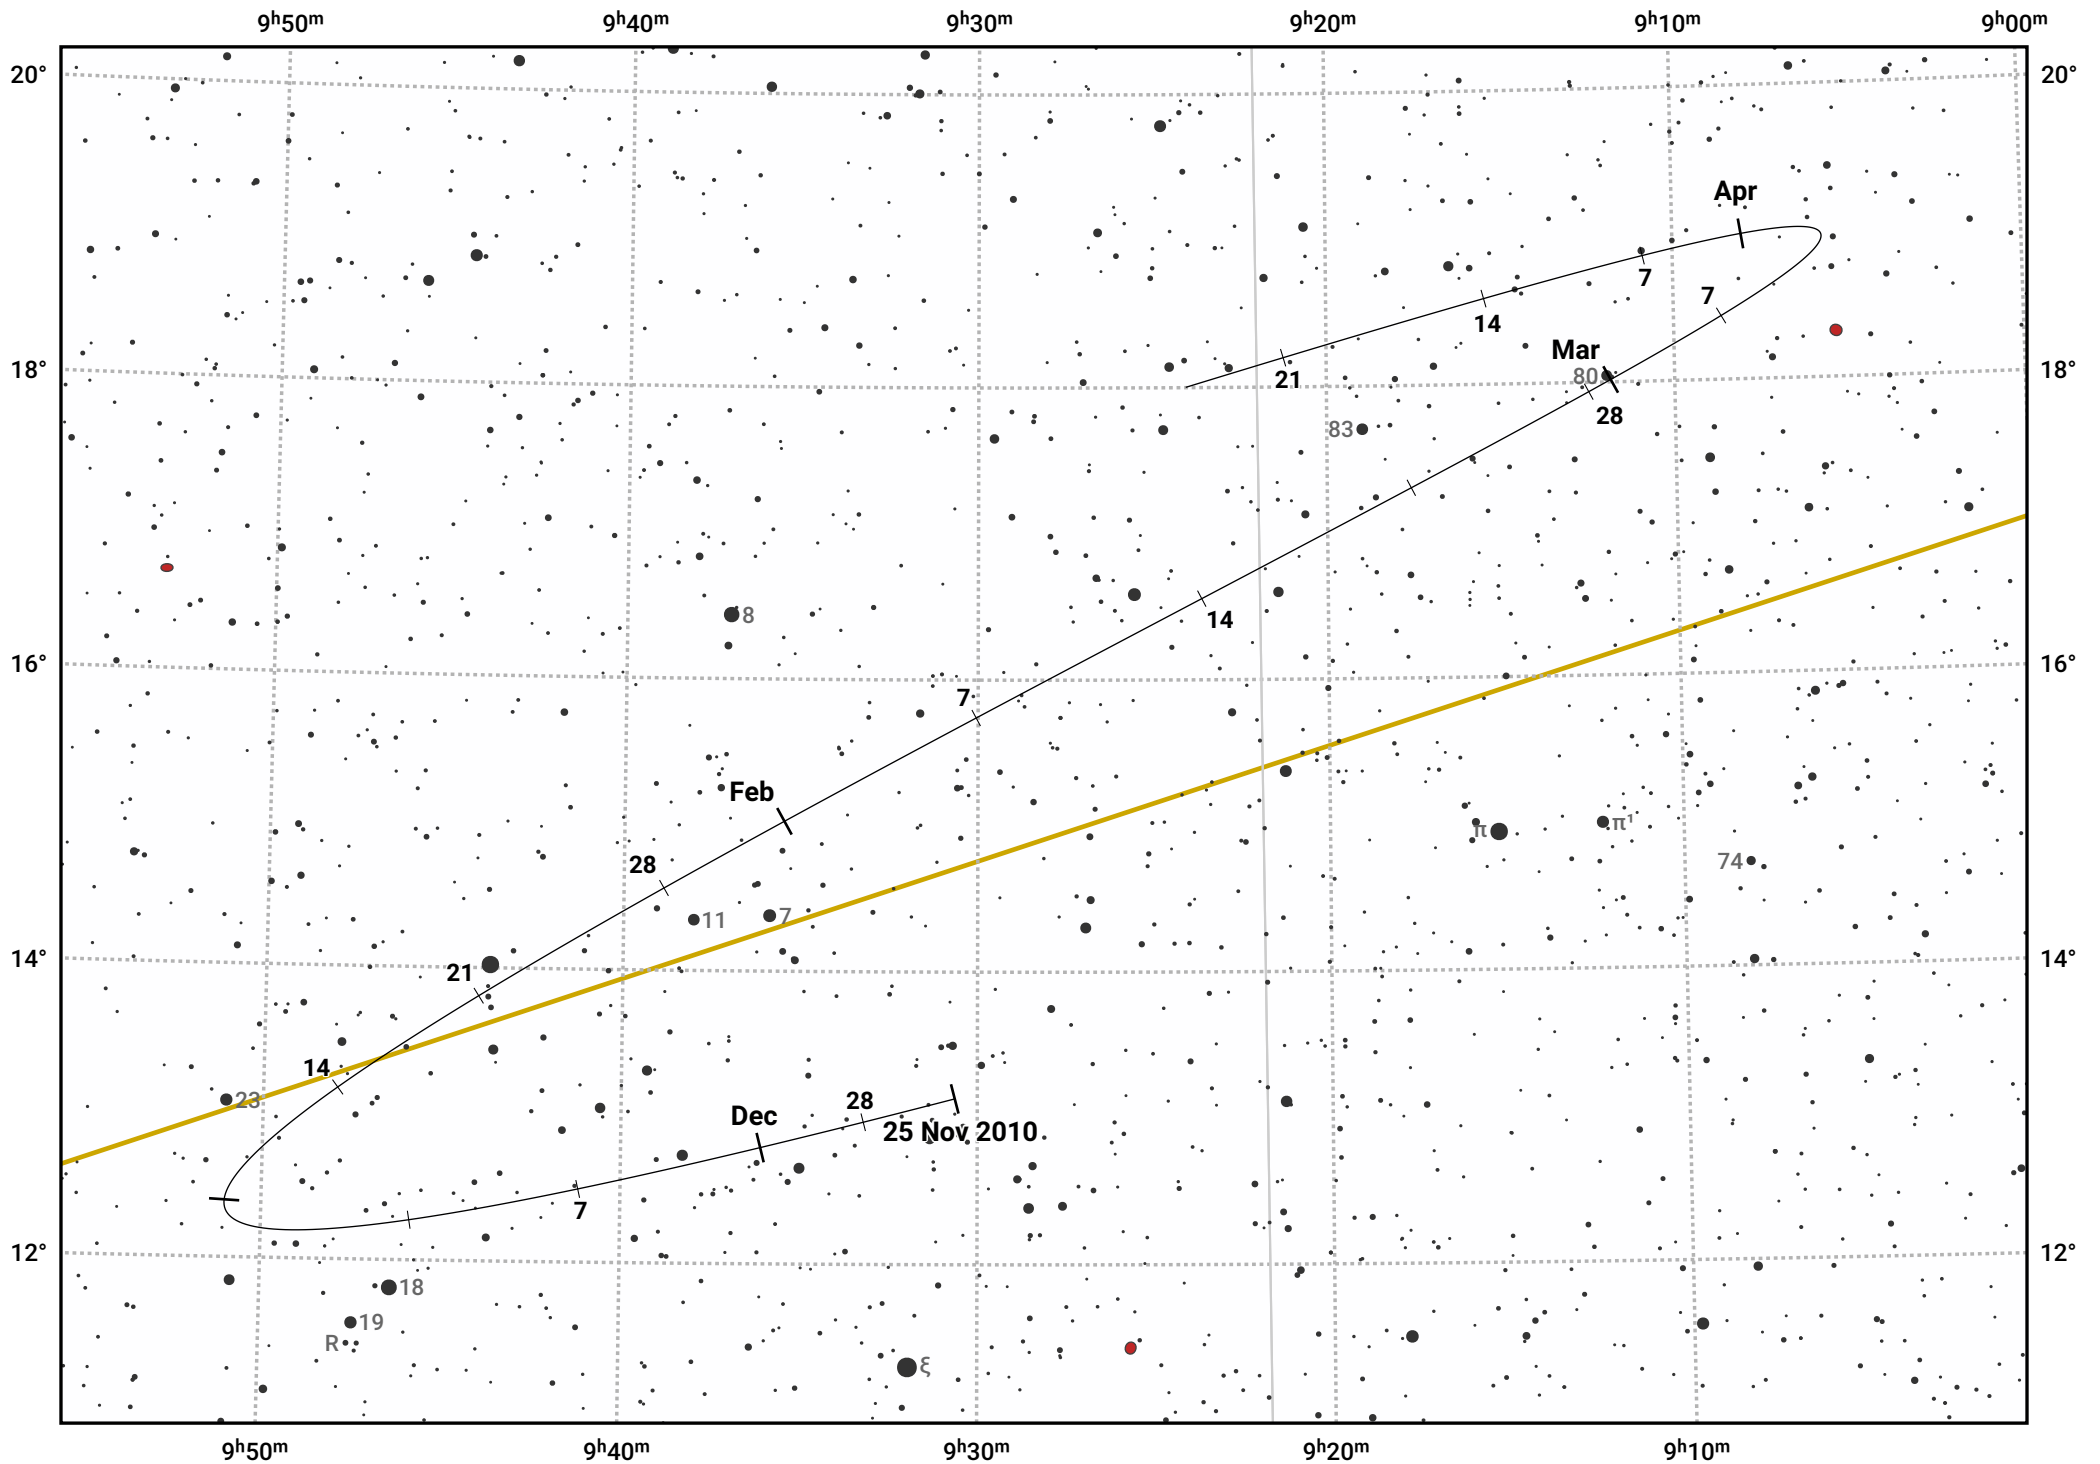

The path of Asteroid 44 Nysa around opposition on 8 Feb 2011

© Dominic Ford 2011–2024. Date markers placed at midnight UTC. Downloaded from <https://in-the-sky.org>

Magnitude scale: · 11.0 · 10.0 · 9.0 · 8.0 · 7.0 · 6.0 ● 5.0 ●● 4.0

— Ecliptic Plane

● Galaxy ■ Bright nebula ● Open cluster ⊕ Globular cluster

Date	Mag	Phase
2010 Dec 1	10.5	94%
2011 Jan 1	9.8	97%
2011 Jan 10	9.6	98%
2011 Feb 1	8.9	100%
2011 Mar 1	9.4	99%
2011 Apr 1	10.2	96%
2011 Apr 16	10.6	95%