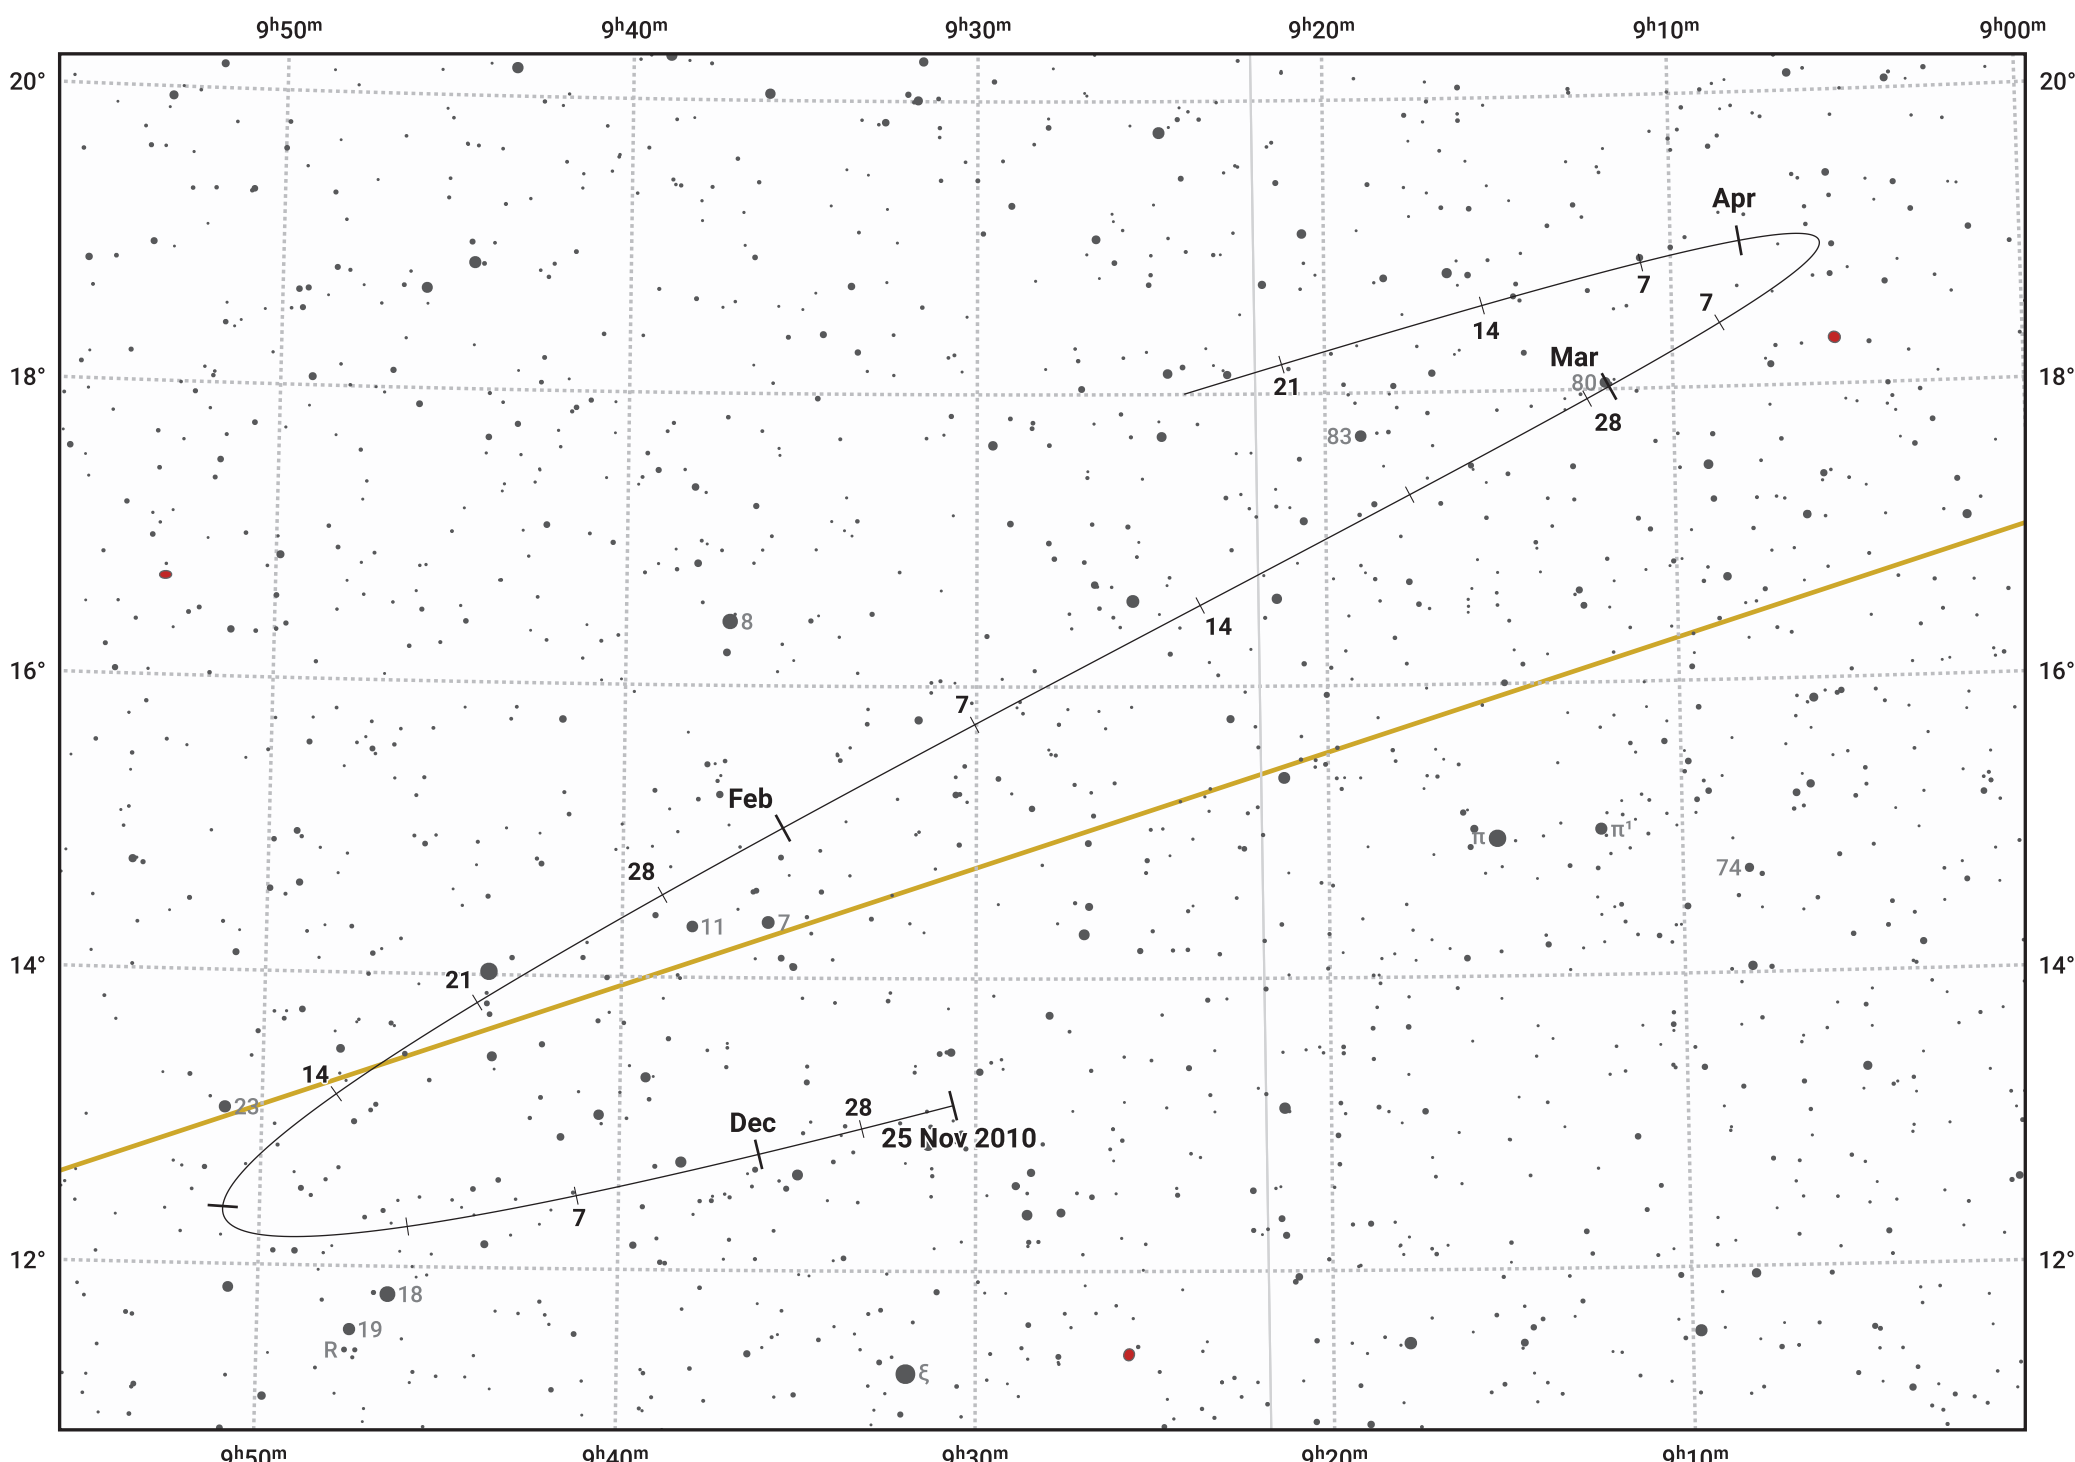

The path of Asteroid 44 Nysa around opposition on 8 Feb 2011

© Dominic Ford 2011–2024. Date markers placed at midnight UTC. Downloaded from <https://in-the-sky.org>

Magnitude scale: • 11.0 • 10.0 • 9.0 • 8.0 • 7.0 • 6.0 • 5.0 • 4.0

— Ecliptic Plane

- Galaxy
- Bright nebula
- Open cluster
- ⊕ Globular cluster

Date	Mag	Phase
2010 Dec 1	10.5	94%
2011 Jan 1	9.8	97%
2011 Jan 10	9.6	98%
2011 Feb 1	8.9	100%
2011 Mar 1	9.4	99%
2011 Apr 1	10.2	96%
2011 Apr 16	10.6	95%