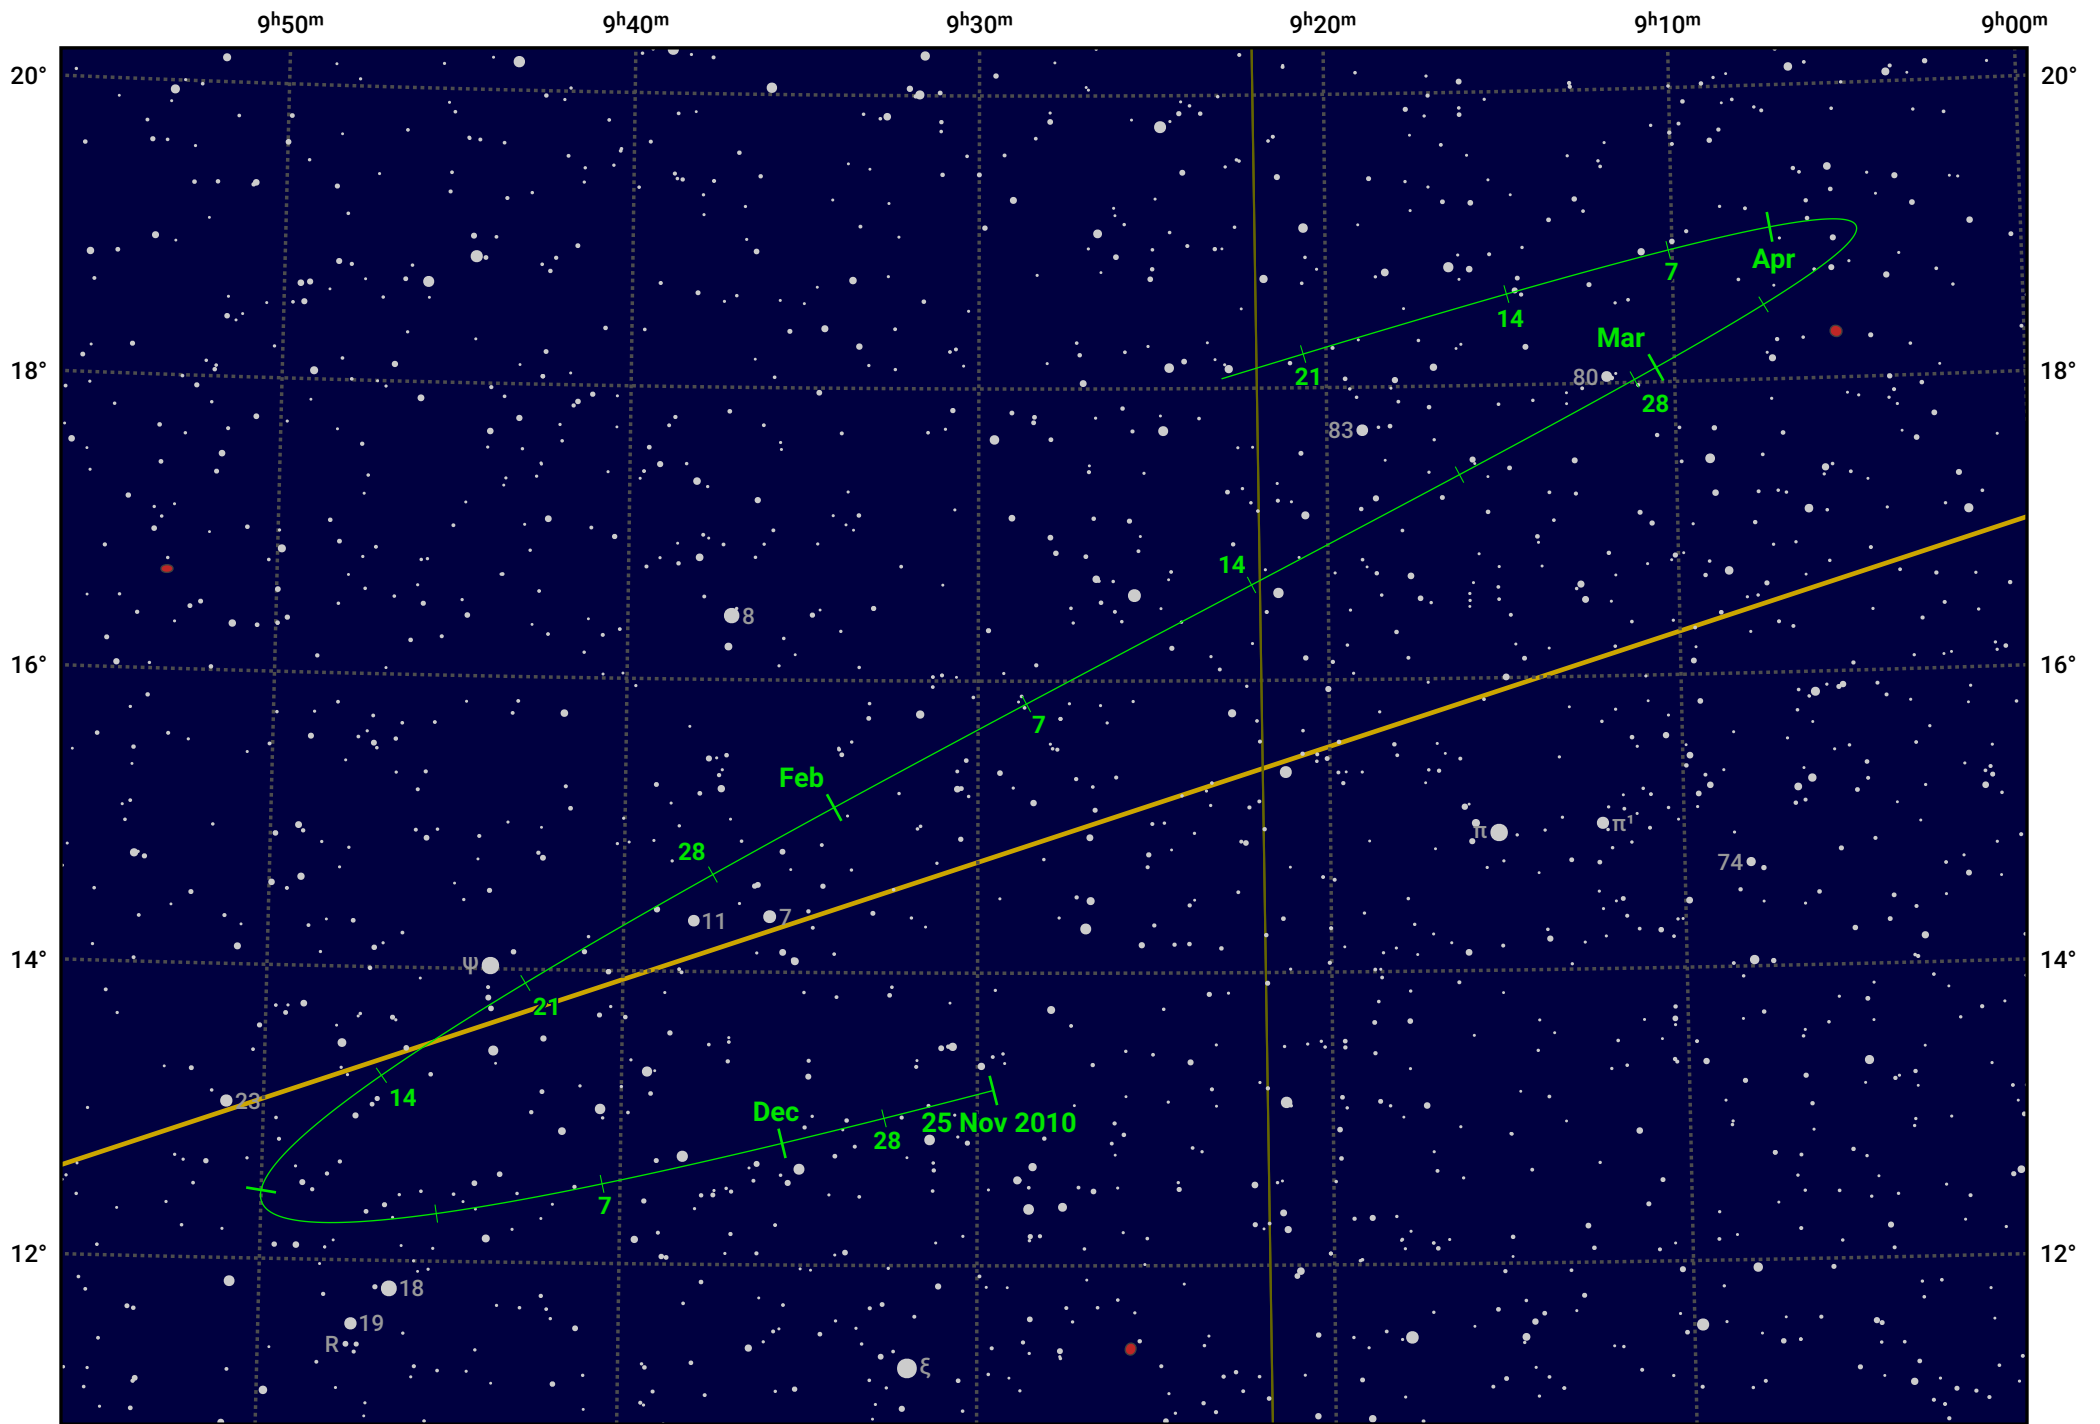

The path of Asteroid 44 Nysa around opposition on 8 Feb 2011

© Dominic Ford 2011–2024. Date markers placed at midnight UTC. Downloaded from <https://in-the-sky.org>

Magnitude scale: 11.0 10.0 9.0 8.0 7.0 6.0 5.0 4.0

— Ecliptic Plane

- Galaxy
- Bright nebula
- Open cluster
- ⊕ Globular cluster

Date	Mag	Phase
2010 Dec 1	10.5	94%
2011 Jan 1	9.8	97%
2011 Jan 9	9.6	98%
2011 Feb 1	8.9	100%
2011 Mar 1	9.4	99%
2011 Apr 1	10.3	96%
2011 Apr 16	10.6	95%