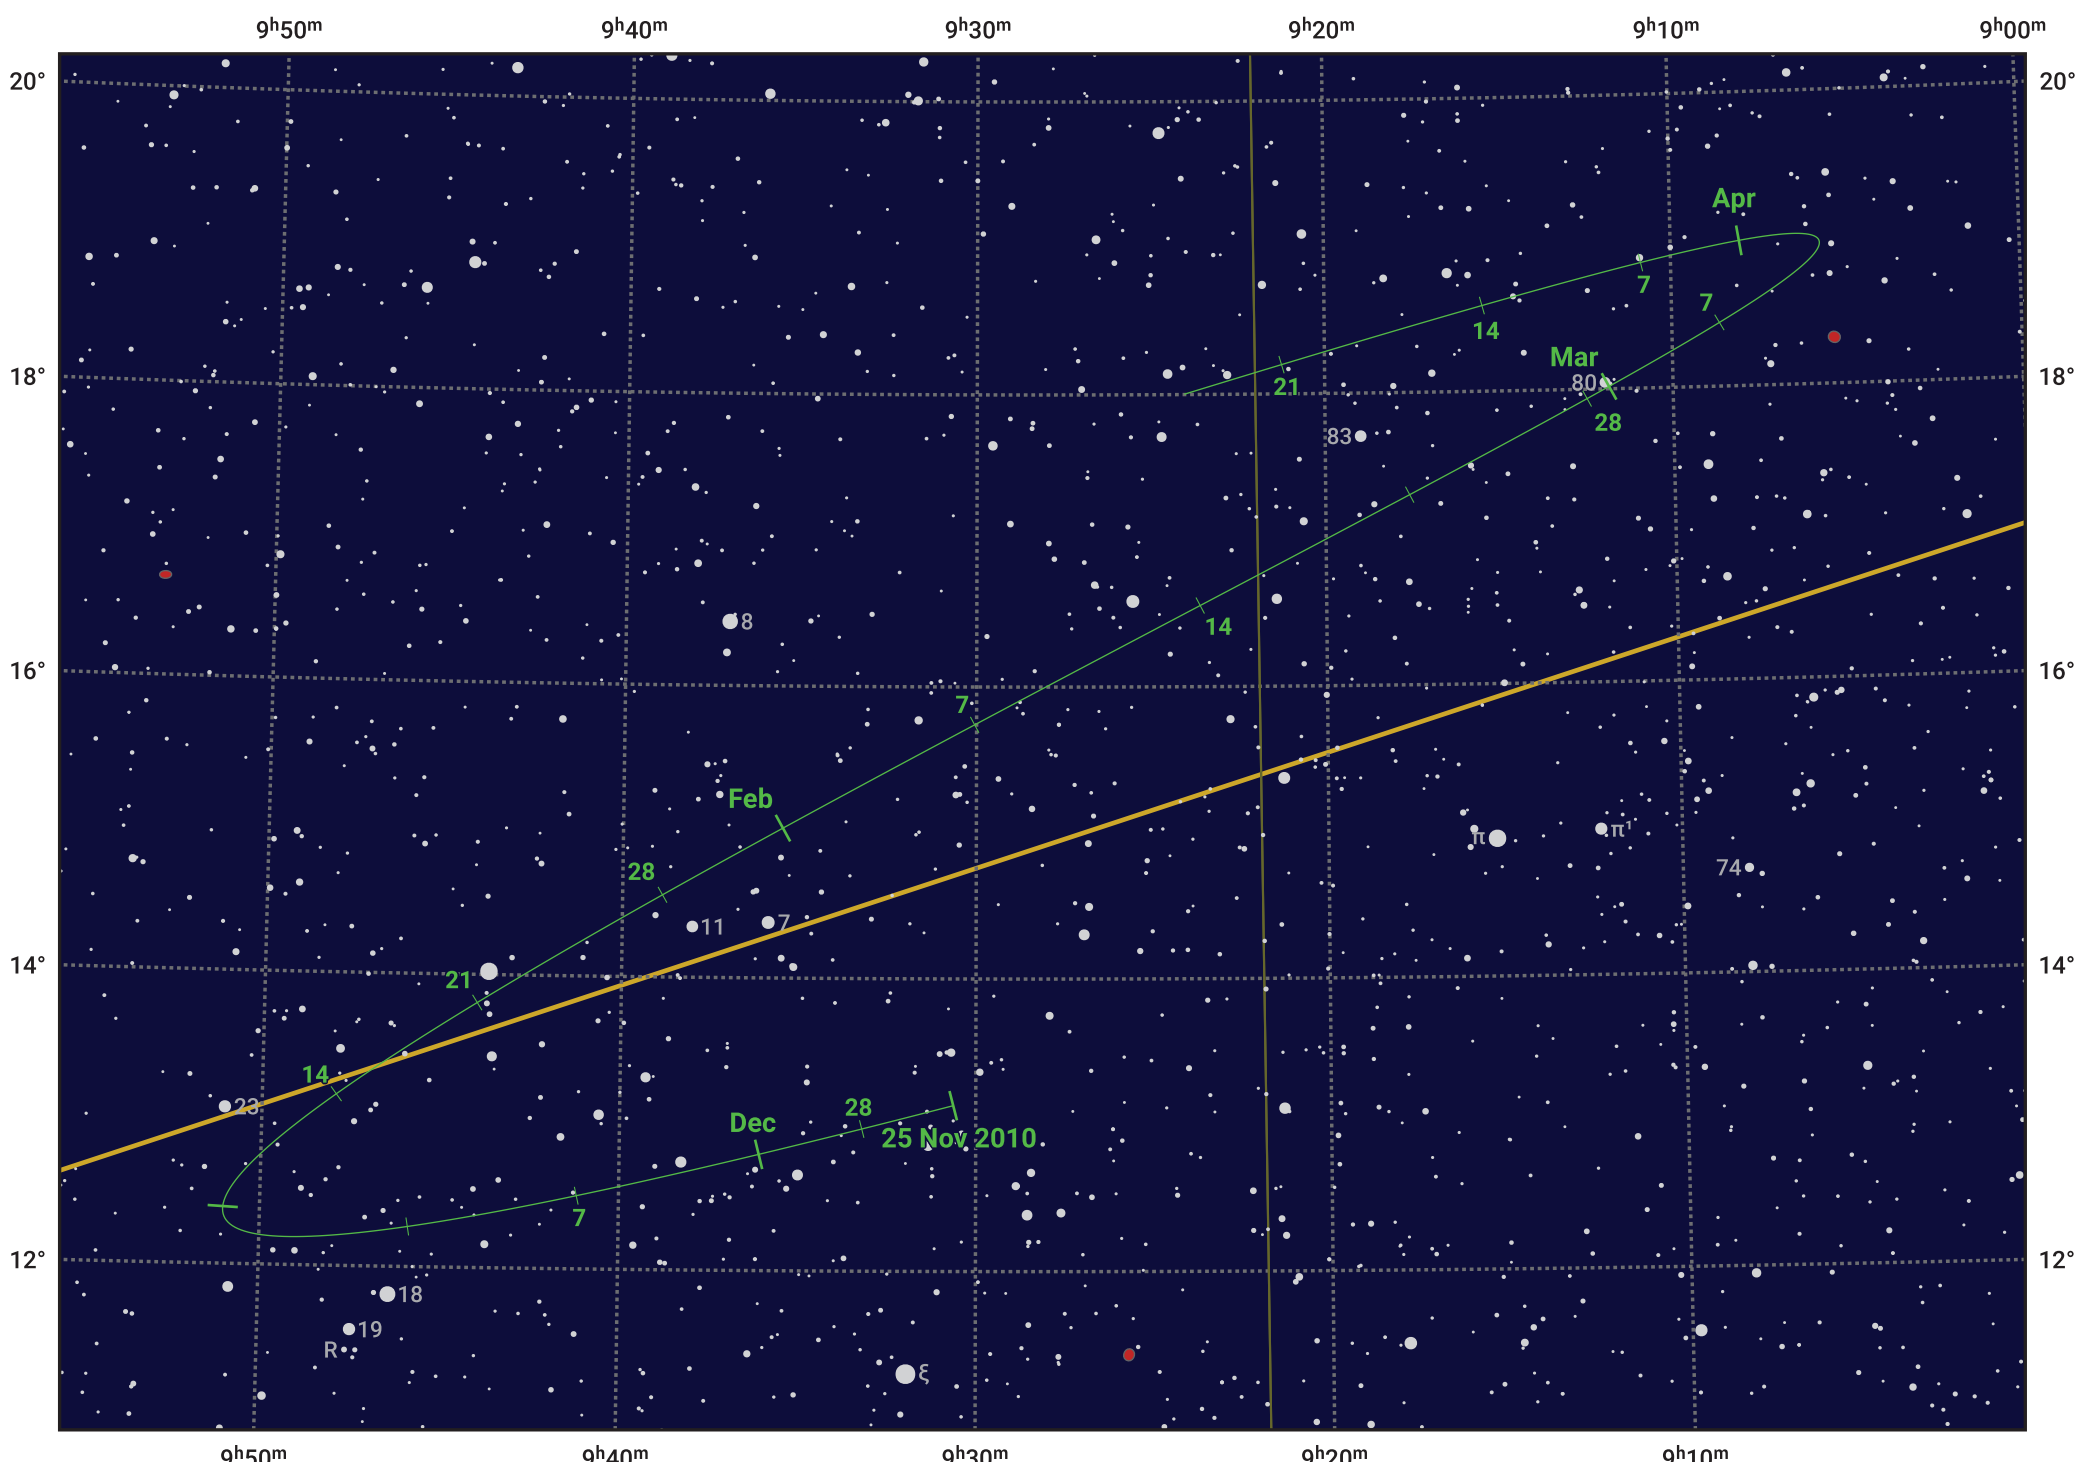

The path of Asteroid 44 Nysa around opposition on 8 Feb 2011

© Dominic Ford 2011–2024. Date markers placed at midnight UTC. Downloaded from <https://in-the-sky.org>

Magnitude scale: 11.0 10.0 9.0 8.0 7.0 6.0 5.0 4.0

— Ecliptic Plane

- Galaxy
- Bright nebula
- Open cluster
- Globular cluster

Date	Mag	Phase
2010 Dec 1	10.5	94%
2011 Jan 1	9.8	97%
2011 Jan 10	9.6	98%
2011 Feb 1	8.9	100%
2011 Mar 1	9.4	99%
2011 Apr 1	10.2	96%
2011 Apr 16	10.6	95%