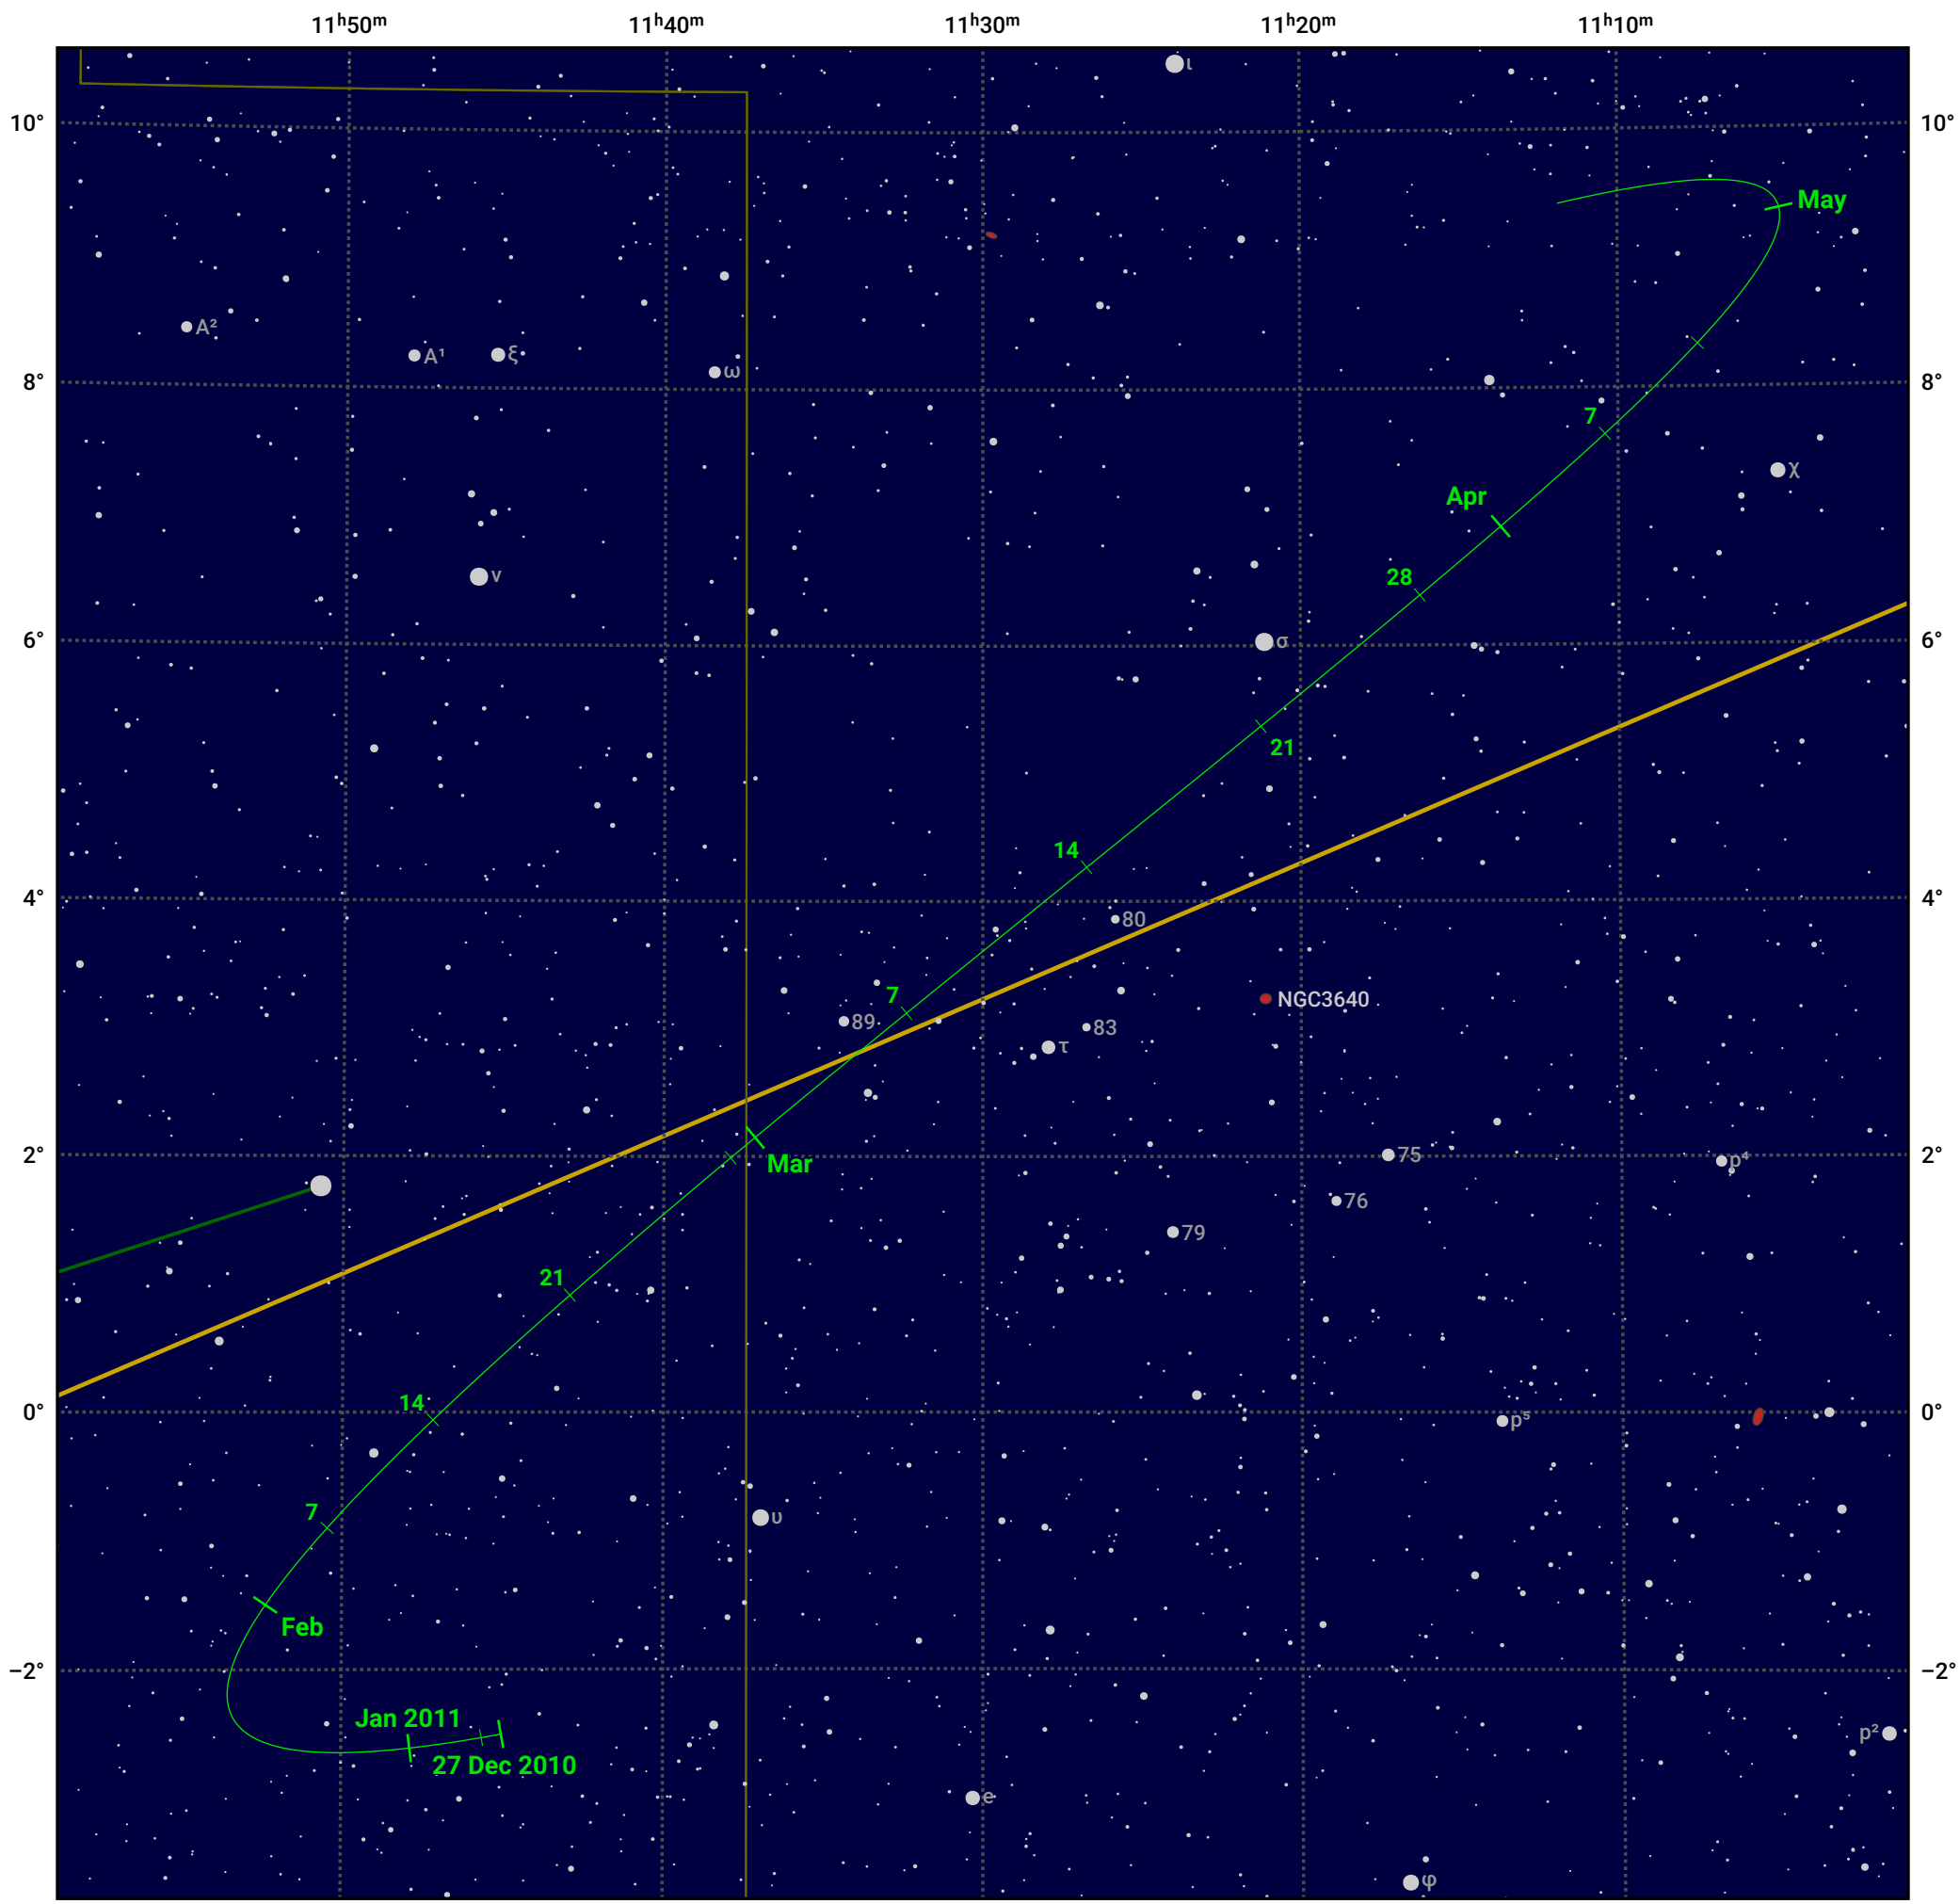

# The path of Asteroid 3 Juno around opposition on 12 Mar 2011

© Dominic Ford 2011–2024. Date markers placed at midnight UTC. Downloaded from <https://in-the-sky.org>

Magnitude scale: 11.0 10.0 9.0 8.0 7.0 6.0 5.0 4.0 3.0

— Ecliptic Plane

Galaxy Bright nebula Open cluster Globular cluster

Date	Mag
2011 Jan 1	10.0
2011 Feb 1	9.6
2011 Feb 28	9.1
2011 Mar 1	9.0
2011 Apr 1	9.4
2011 Apr 29	10.1
2011 May 1	10.1