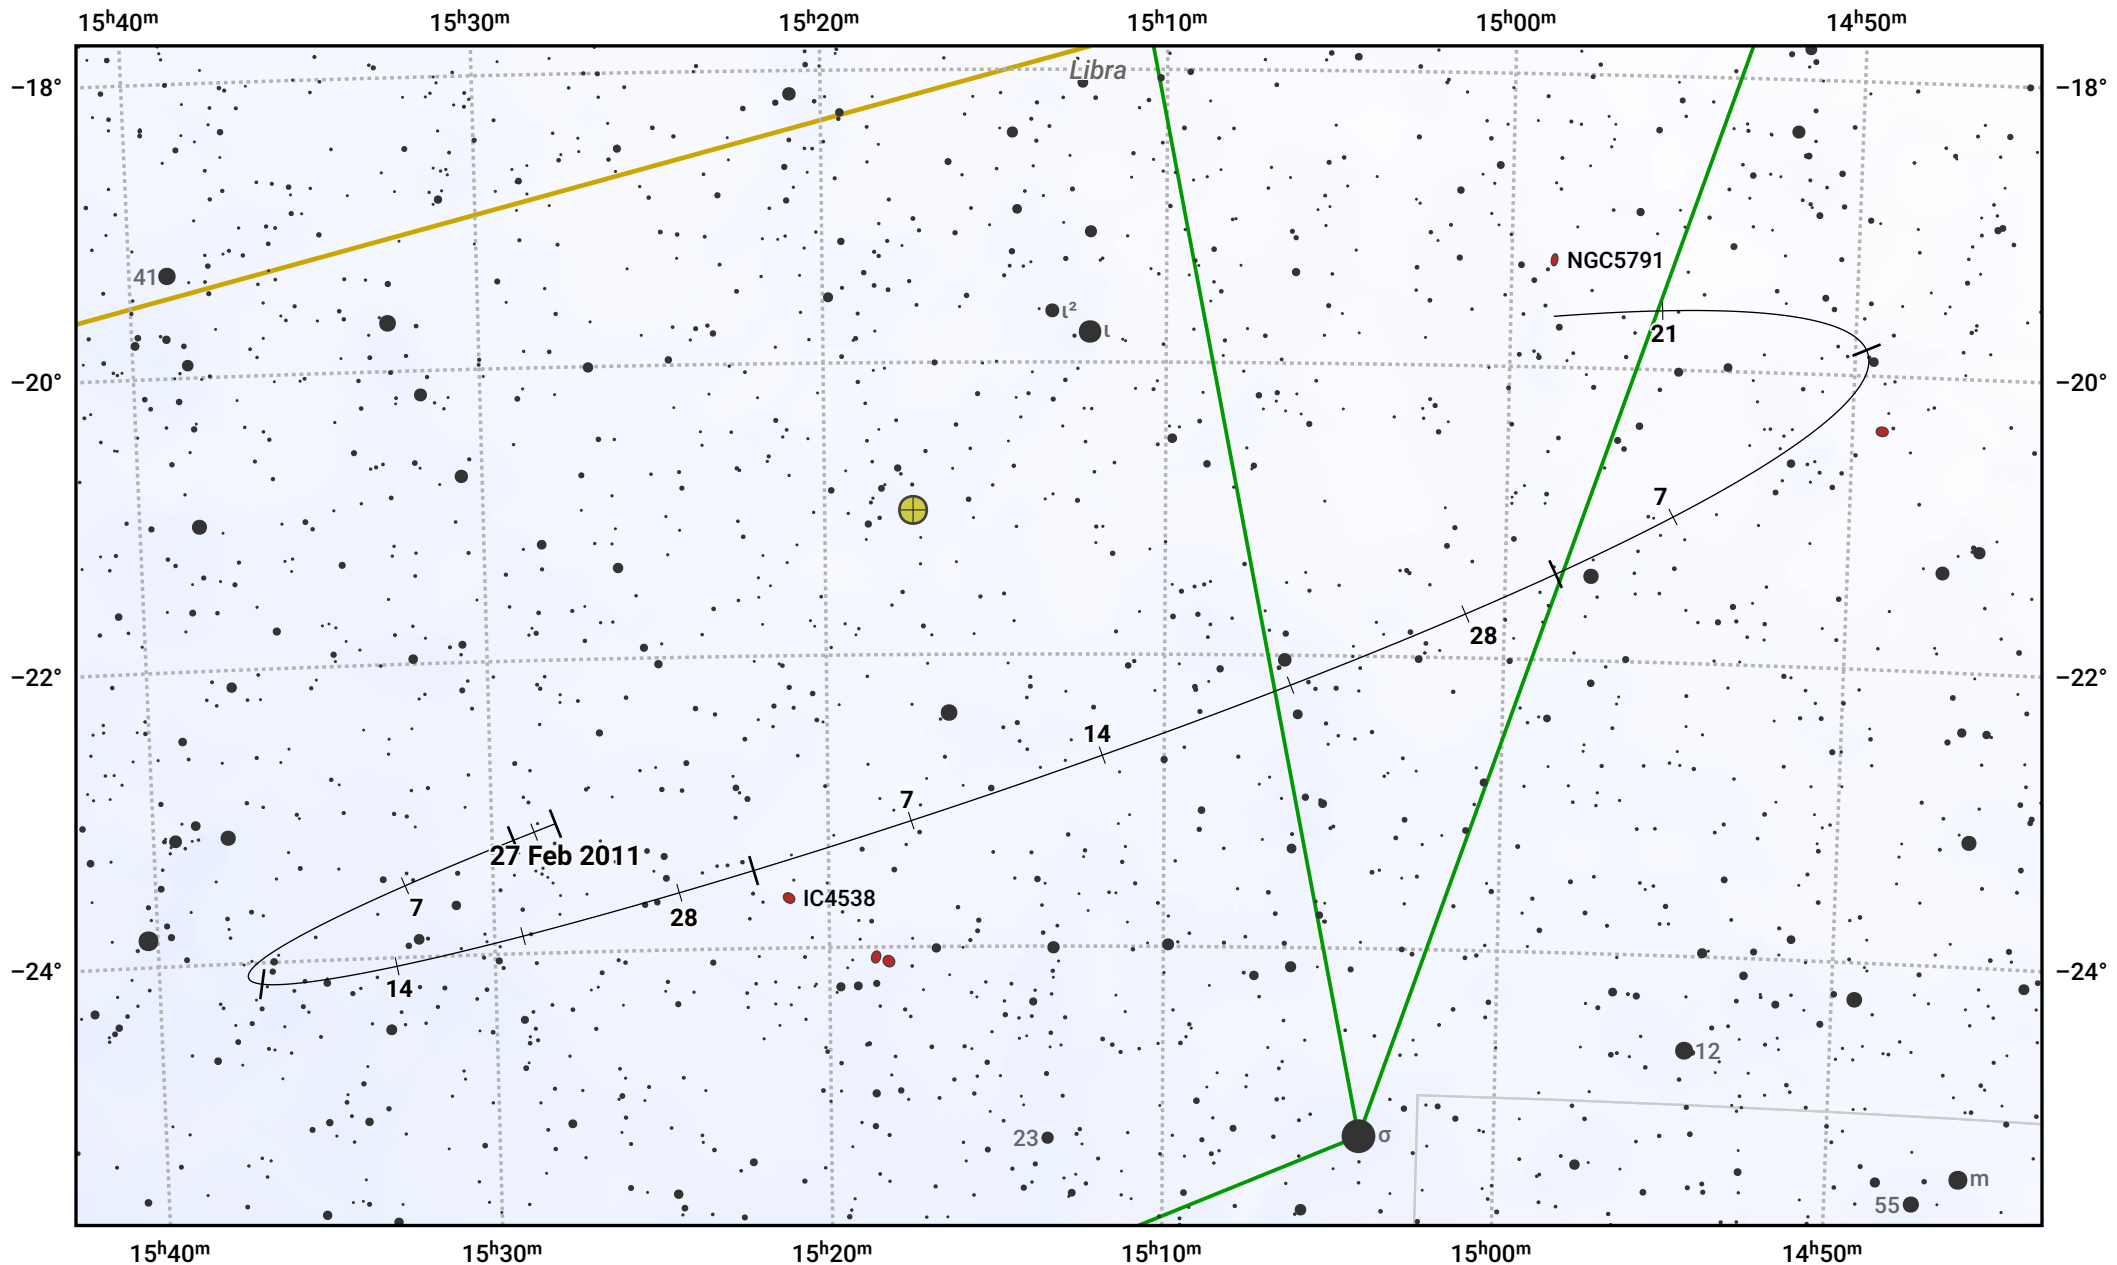

The path of Asteroid 10 Hygiea around opposition on 13 May 2011

© Dominic Ford 2011–2024. Date markers placed at midnight UTC. Downloaded from <https://in-the-sky.org>

Magnitude scale: 11.0 10.0 9.0 8.0 7.0 6.0 5.0 4.0 3.0

— Ecliptic Plane

Galaxy Bright nebula Open cluster Globular cluster

Date	Mag
2011 Mar 1	10.8
2011 Apr 1	10.2
2011 Apr 22	9.8
2011 May 1	9.6
2011 Jun 1	9.7
2011 Jul 1	10.3