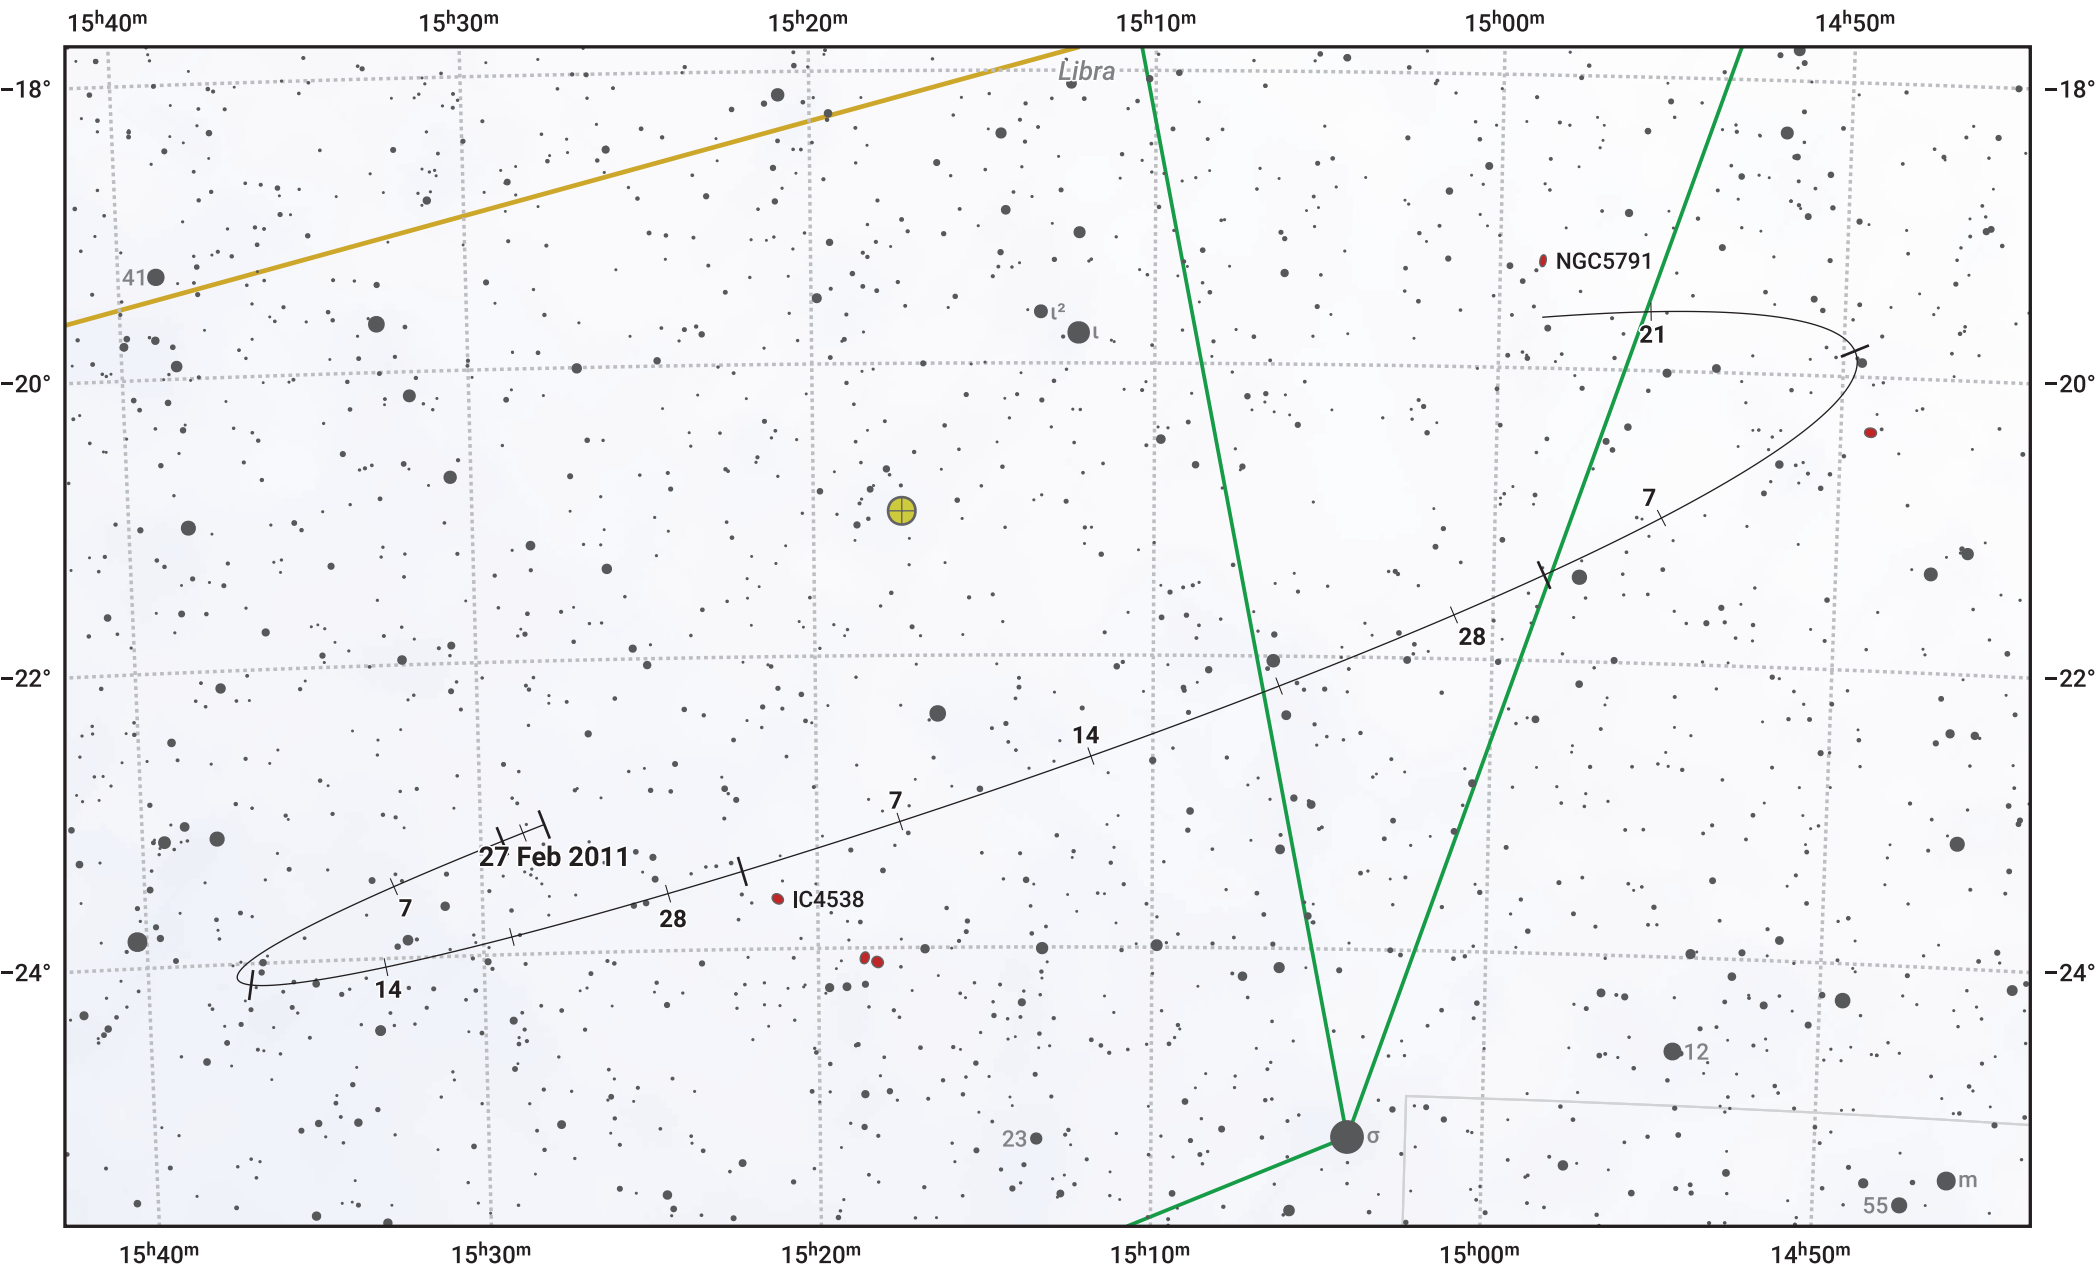

The path of Asteroid 10 Hygiea around opposition on 13 May 2011

© Dominic Ford 2011–2024. Date markers placed at midnight UTC. Downloaded from <https://in-the-sky.org>

Magnitude scale: 11.0 10.0 9.0 8.0 7.0 6.0 5.0 4.0 3.0

— Ecliptic Plane

- Galaxy
- Bright nebula
- Open cluster
- ⊕ Globular cluster

Date	Mag
2011 Mar 1	10.8
2011 Apr 1	10.2
2011 Apr 22	9.8
2011 May 1	9.6
2011 Jun 1	9.7
2011 Jul 1	10.3