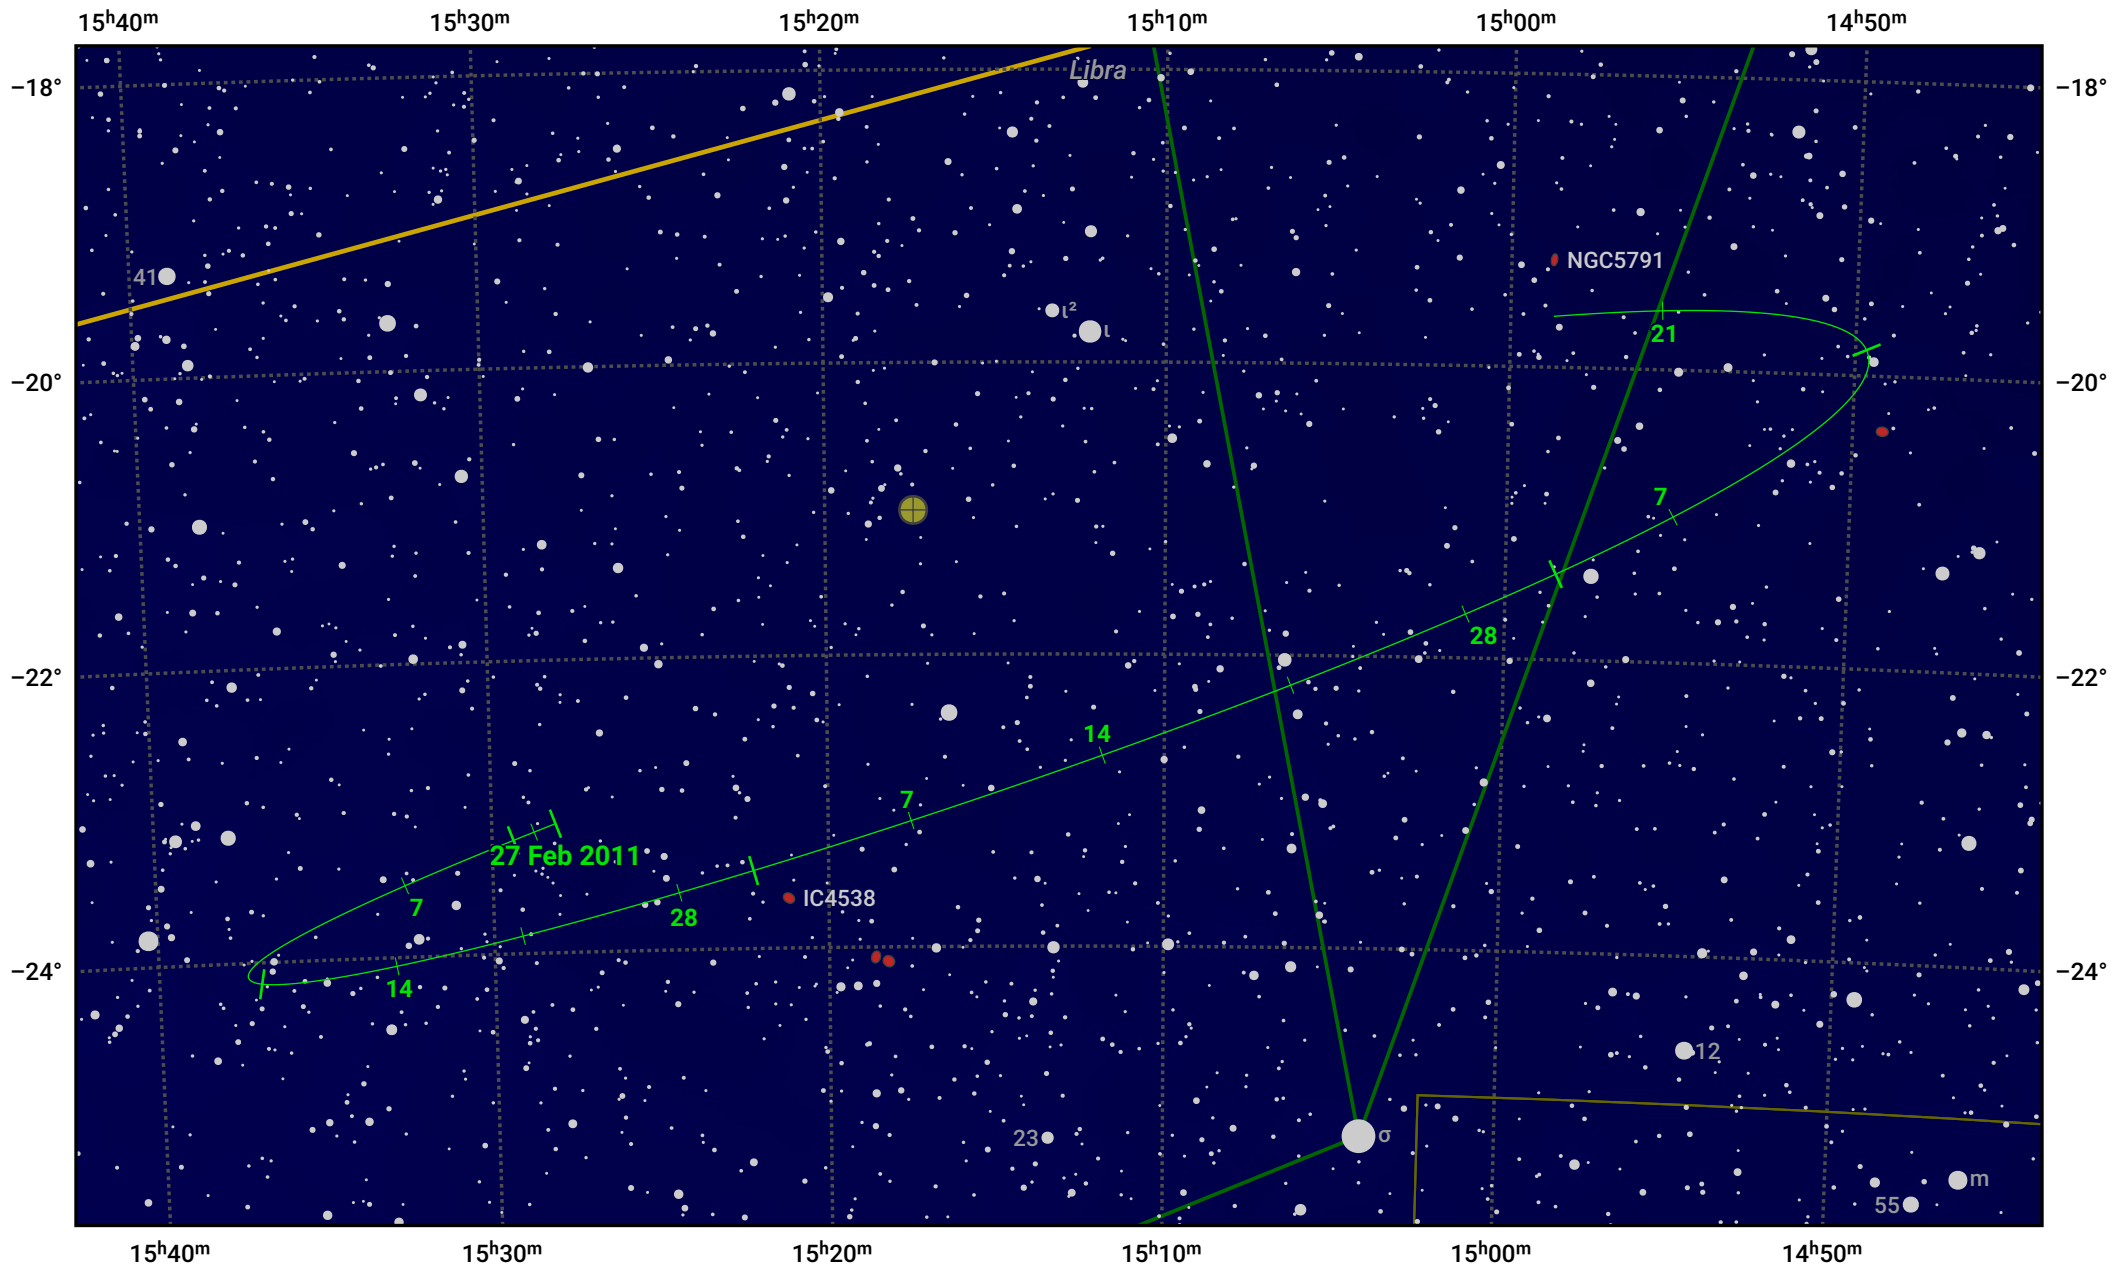

# The path of Asteroid 10 Hygiea around opposition on 13 May 2011

© Dominic Ford 2011–2024. Date markers placed at midnight UTC. Downloaded from <https://in-the-sky.org>

Magnitude scale: 11.0 10.0 9.0 8.0 7.0 6.0 5.0 4.0 3.0

— Ecliptic Plane

Galaxy Bright nebula Open cluster Globular cluster

Date	Mag
2011 Mar 1	10.8
2011 Apr 1	10.2
2011 Apr 22	9.8
2011 May 1	9.6
2011 Jun 1	9.7
2011 Jul 1	10.3