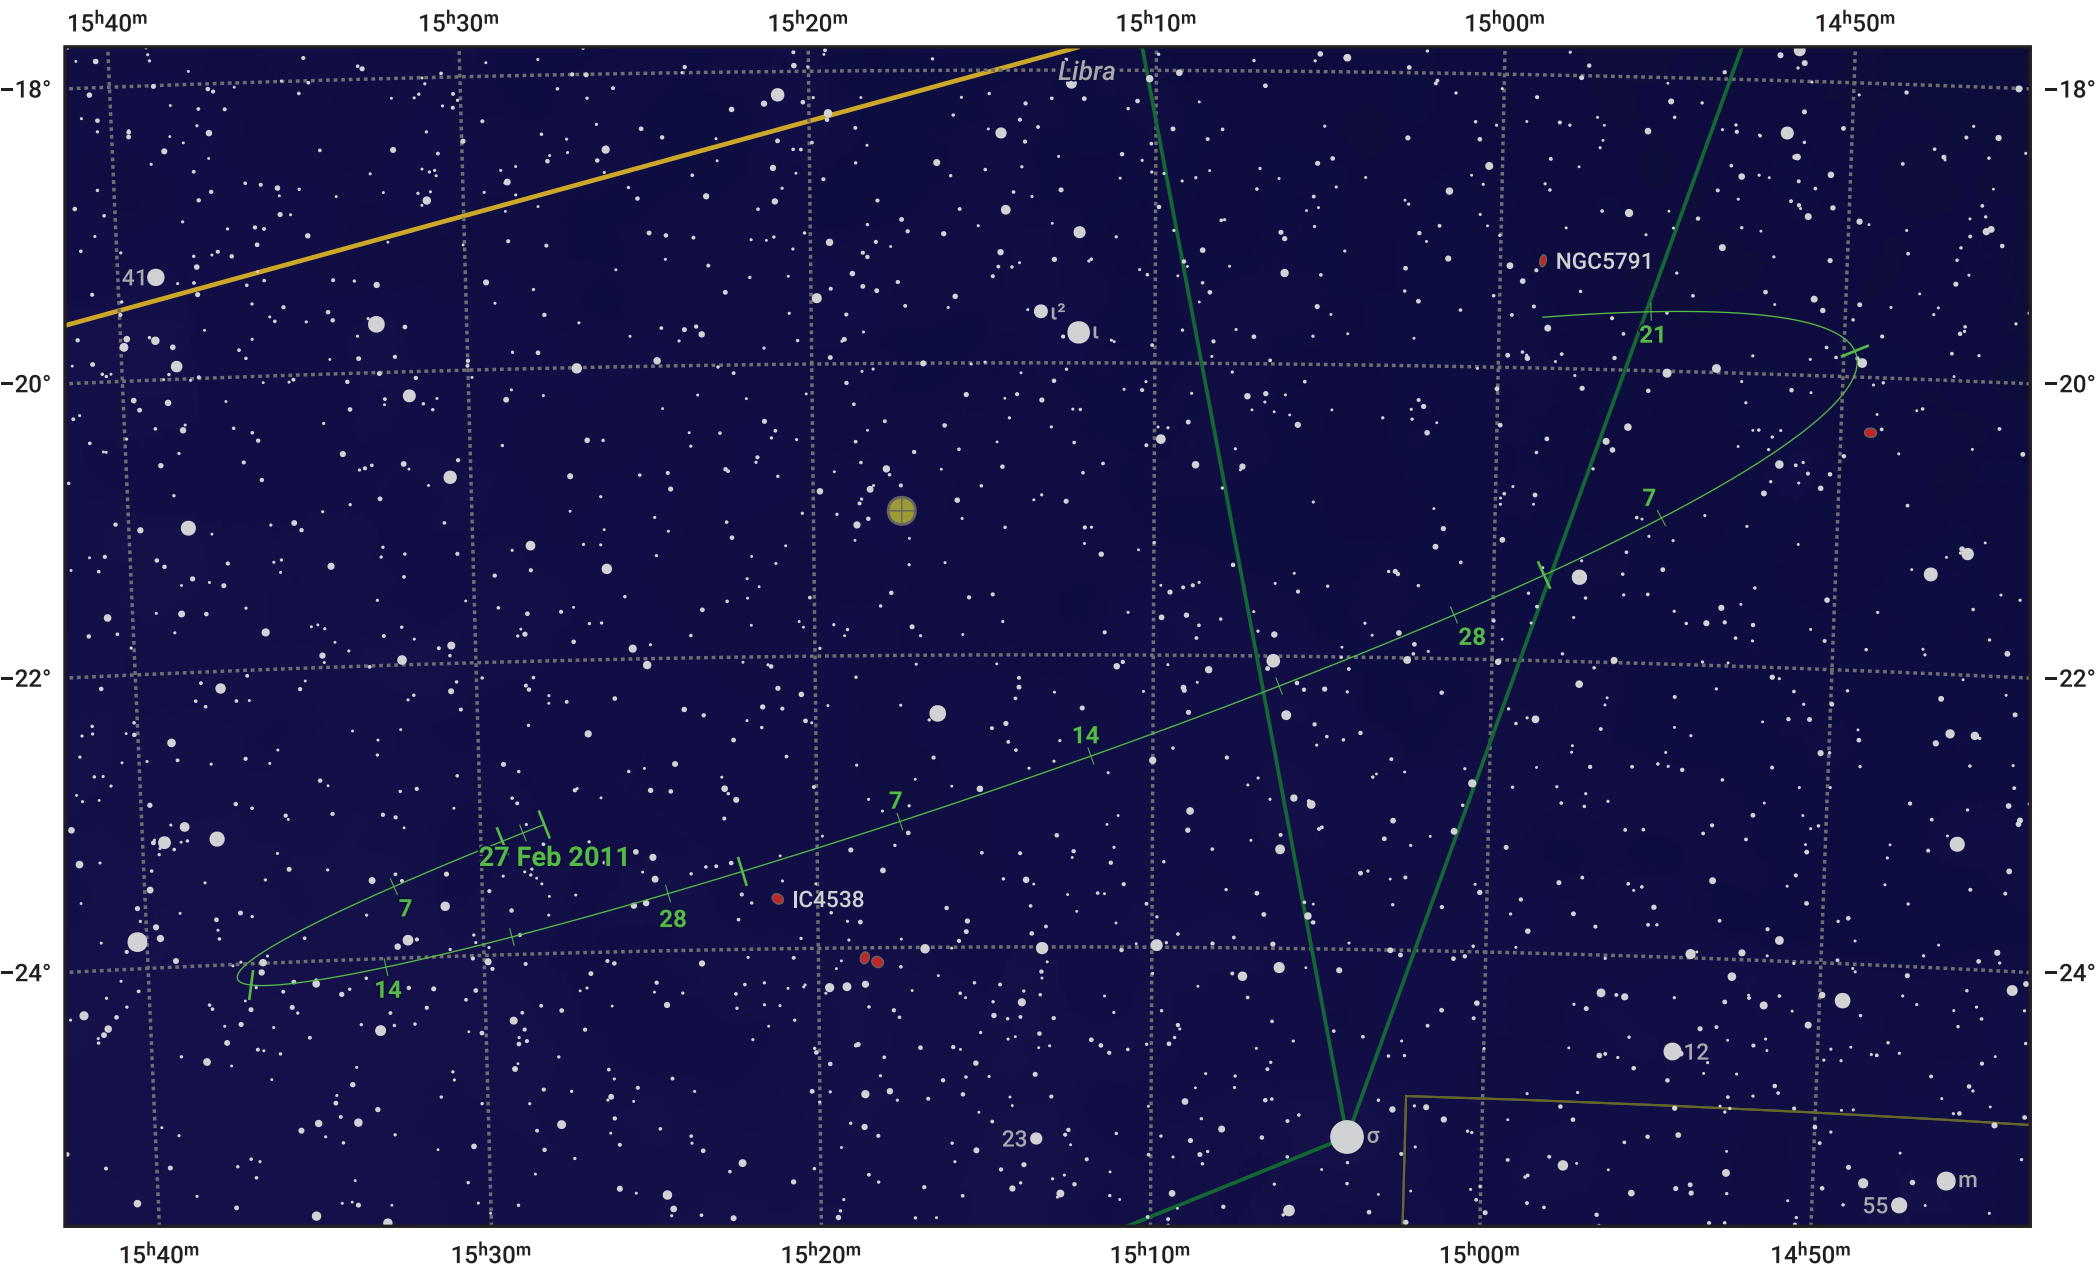

The path of Asteroid 10 Hygiea around opposition on 13 May 2011

© Dominic Ford 2011–2024. Date markers placed at midnight UTC. Downloaded from <https://in-the-sky.org>

Magnitude scale: 11.0 10.0 9.0 8.0 7.0 6.0 5.0 4.0 3.0

— Ecliptic Plane

- Galaxy
- Bright nebula
- Open cluster
- ⊕ Globular cluster

Date	Mag
2011 Mar 1	10.8
2011 Apr 1	10.2
2011 Apr 22	9.8
2011 May 1	9.6
2011 Jun 1	9.7
2011 Jul 1	10.3