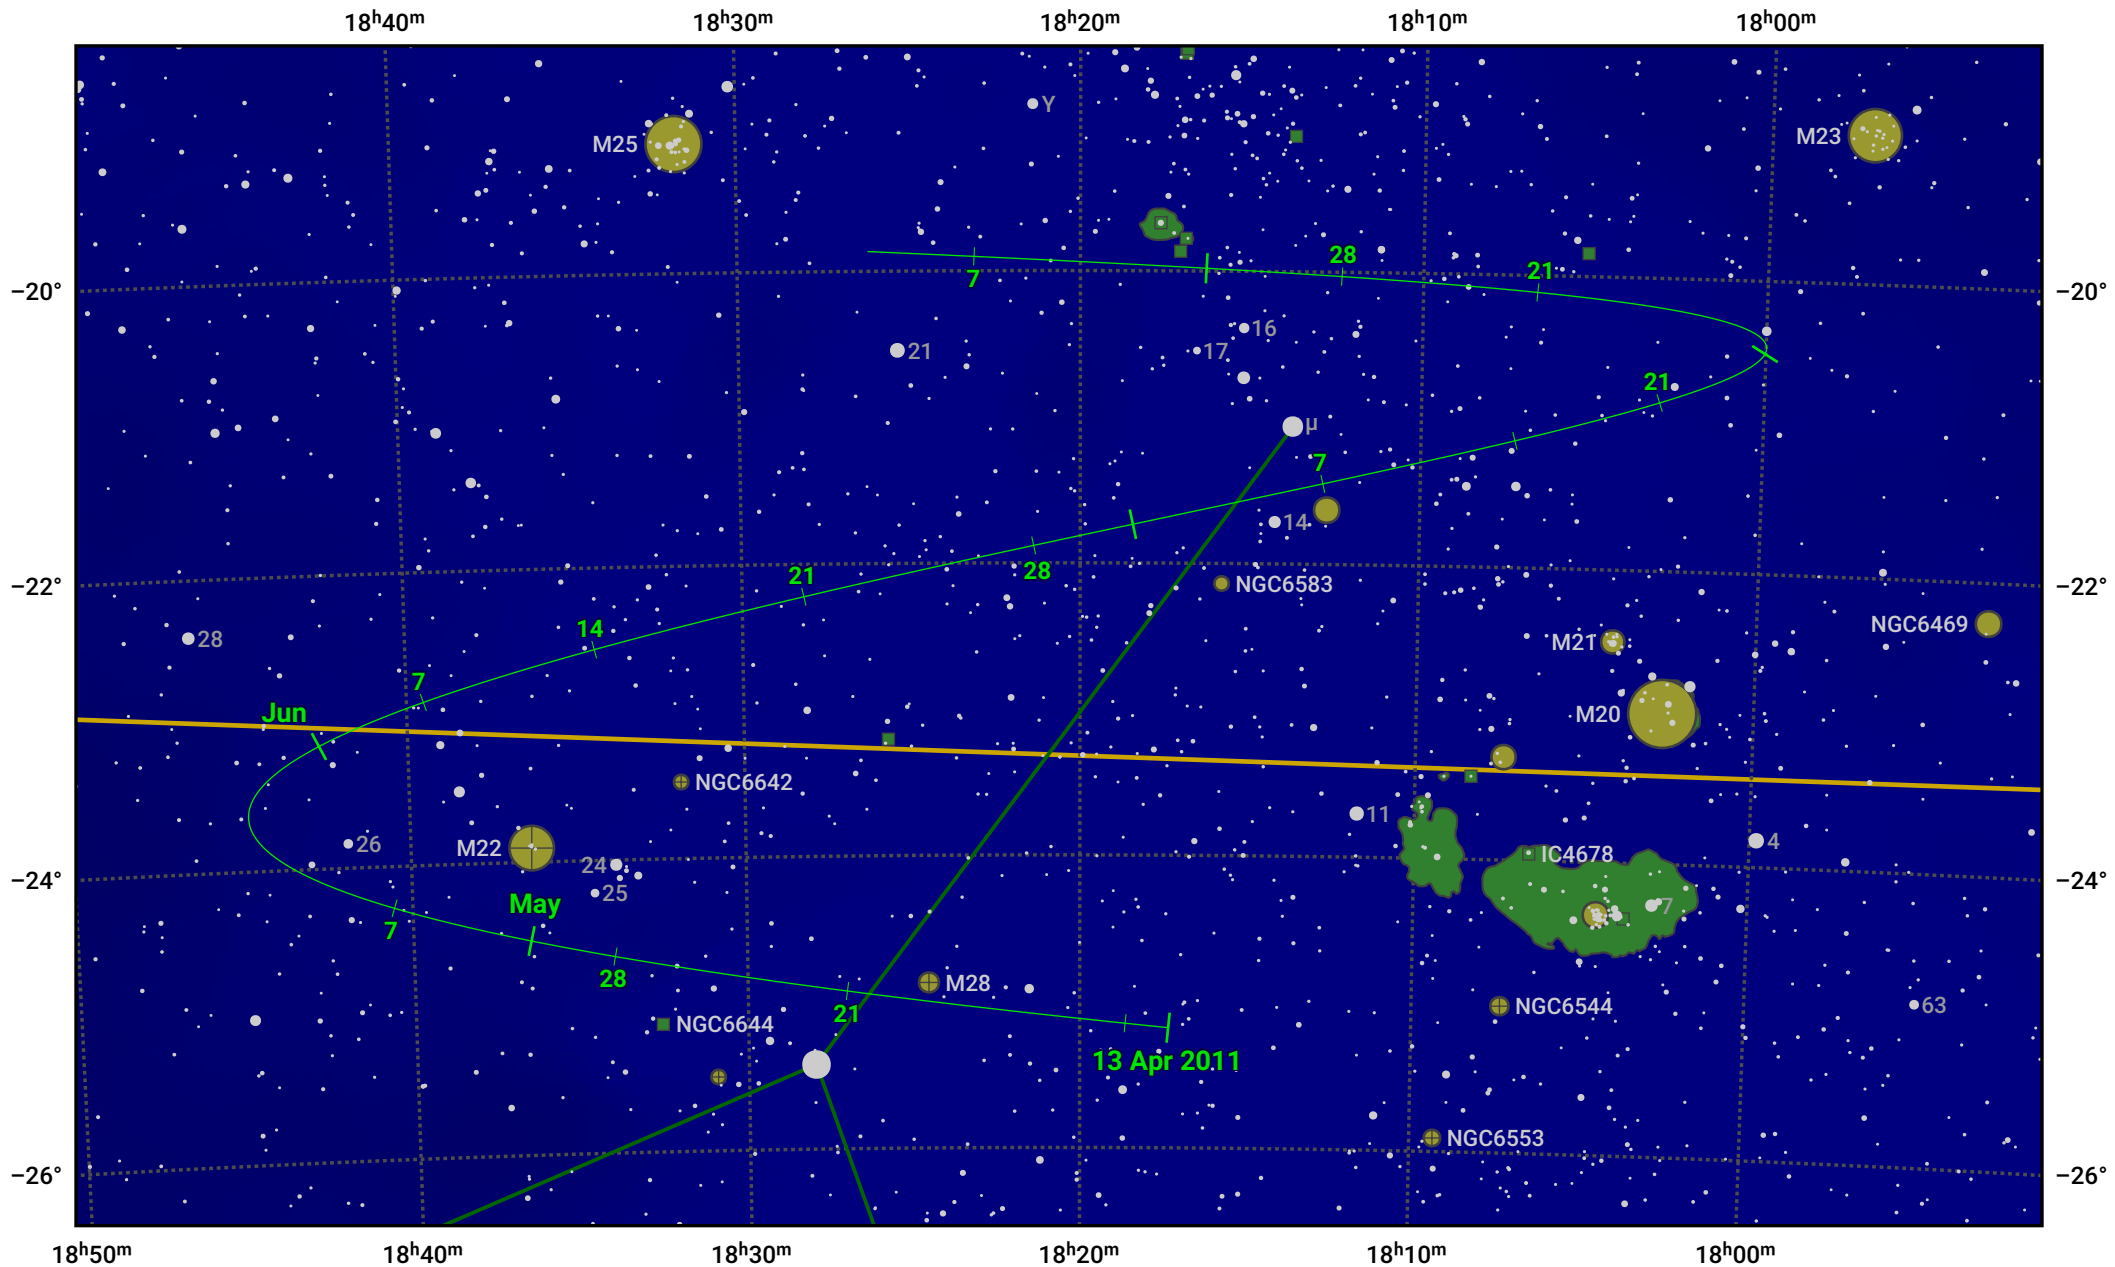

The path of Asteroid 43 Ariadne around opposition on 27 Jun 2011

© Dominic Ford 2011–2024. Date markers placed at midnight UTC. Downloaded from <https://in-the-sky.org>

Magnitude scale: 10.0 9.0 8.0 7.0 6.0 5.0 4.0 3.0 2.0

— Ecliptic Plane

Galaxy Bright nebula Open cluster Globular cluster

Date	Mag	Phase
2011 May 1	10.8	94%
2011 May 22	10.2	97%
2011 Jun 1	9.9	98%
2011 Jun 22	9.2	100%
2011 Jul 1	9.1	100%
2011 Aug 1	10.1	97%
2011 Aug 3	10.2	97%
2011 Sep 1	11.0	94%