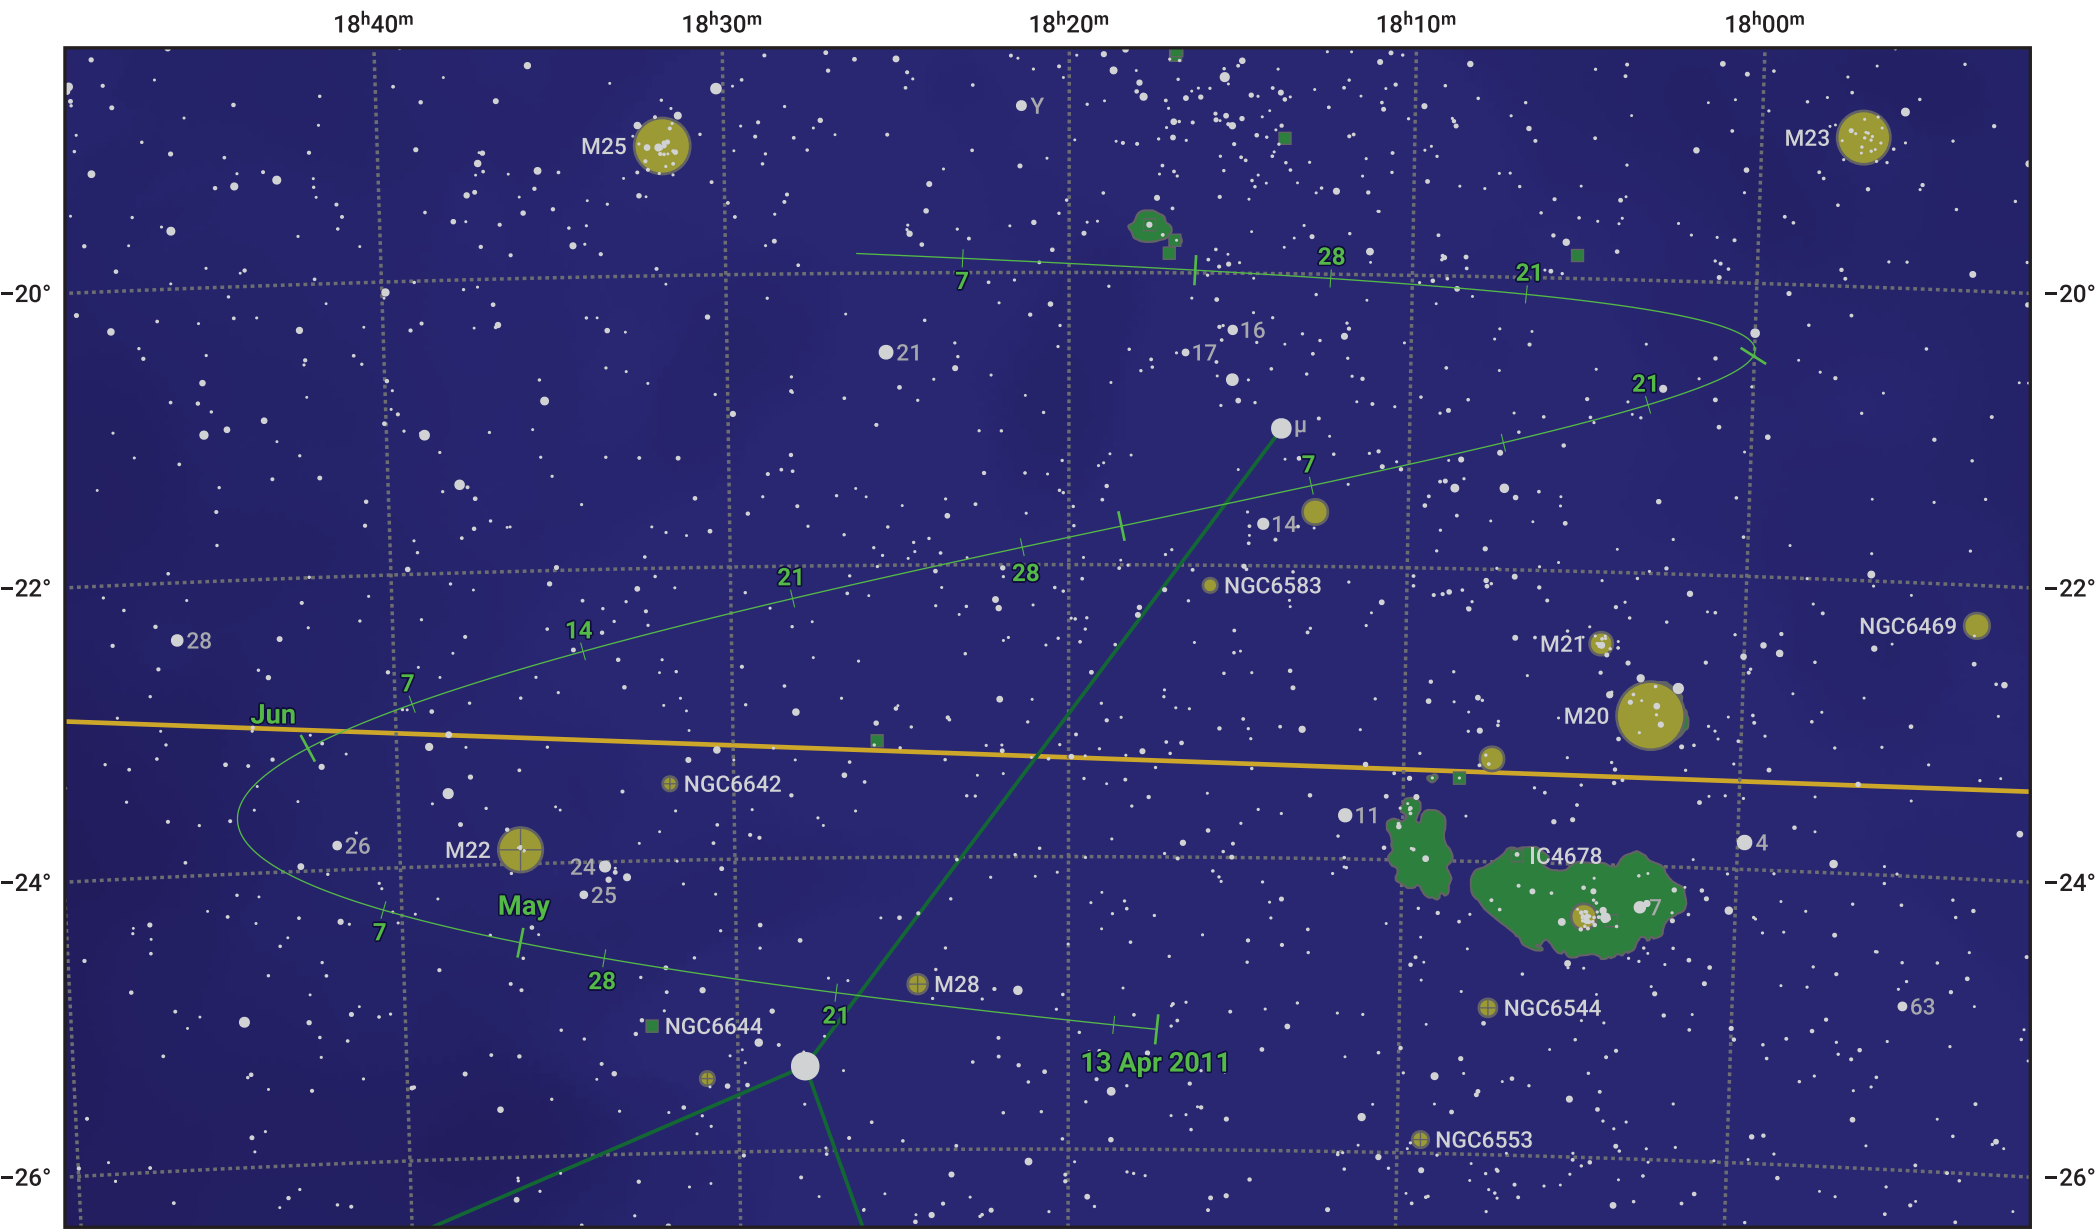

# The path of Asteroid 43 Ariadne around opposition on 27 Jun 2011

© Dominic Ford 2011–2024. Date markers placed at midnight UTC. Downloaded from <https://in-the-sky.org>

Magnitude scale: 10.0 9.0 8.0 7.0 6.0 5.0 4.0 3.0 2.0

— Ecliptic Plane

Galaxy    Bright nebula    Open cluster    Globular cluster

Date	Mag	Phase
2011 May 1	10.8	94%
2011 May 22	10.2	97%
2011 Jun 1	9.9	98%
2011 Jun 22	9.2	100%
2011 Jul 1	9.1	100%
2011 Aug 1	10.1	97%
2011 Aug 3	10.2	97%
2011 Sep 1	11.0	94%