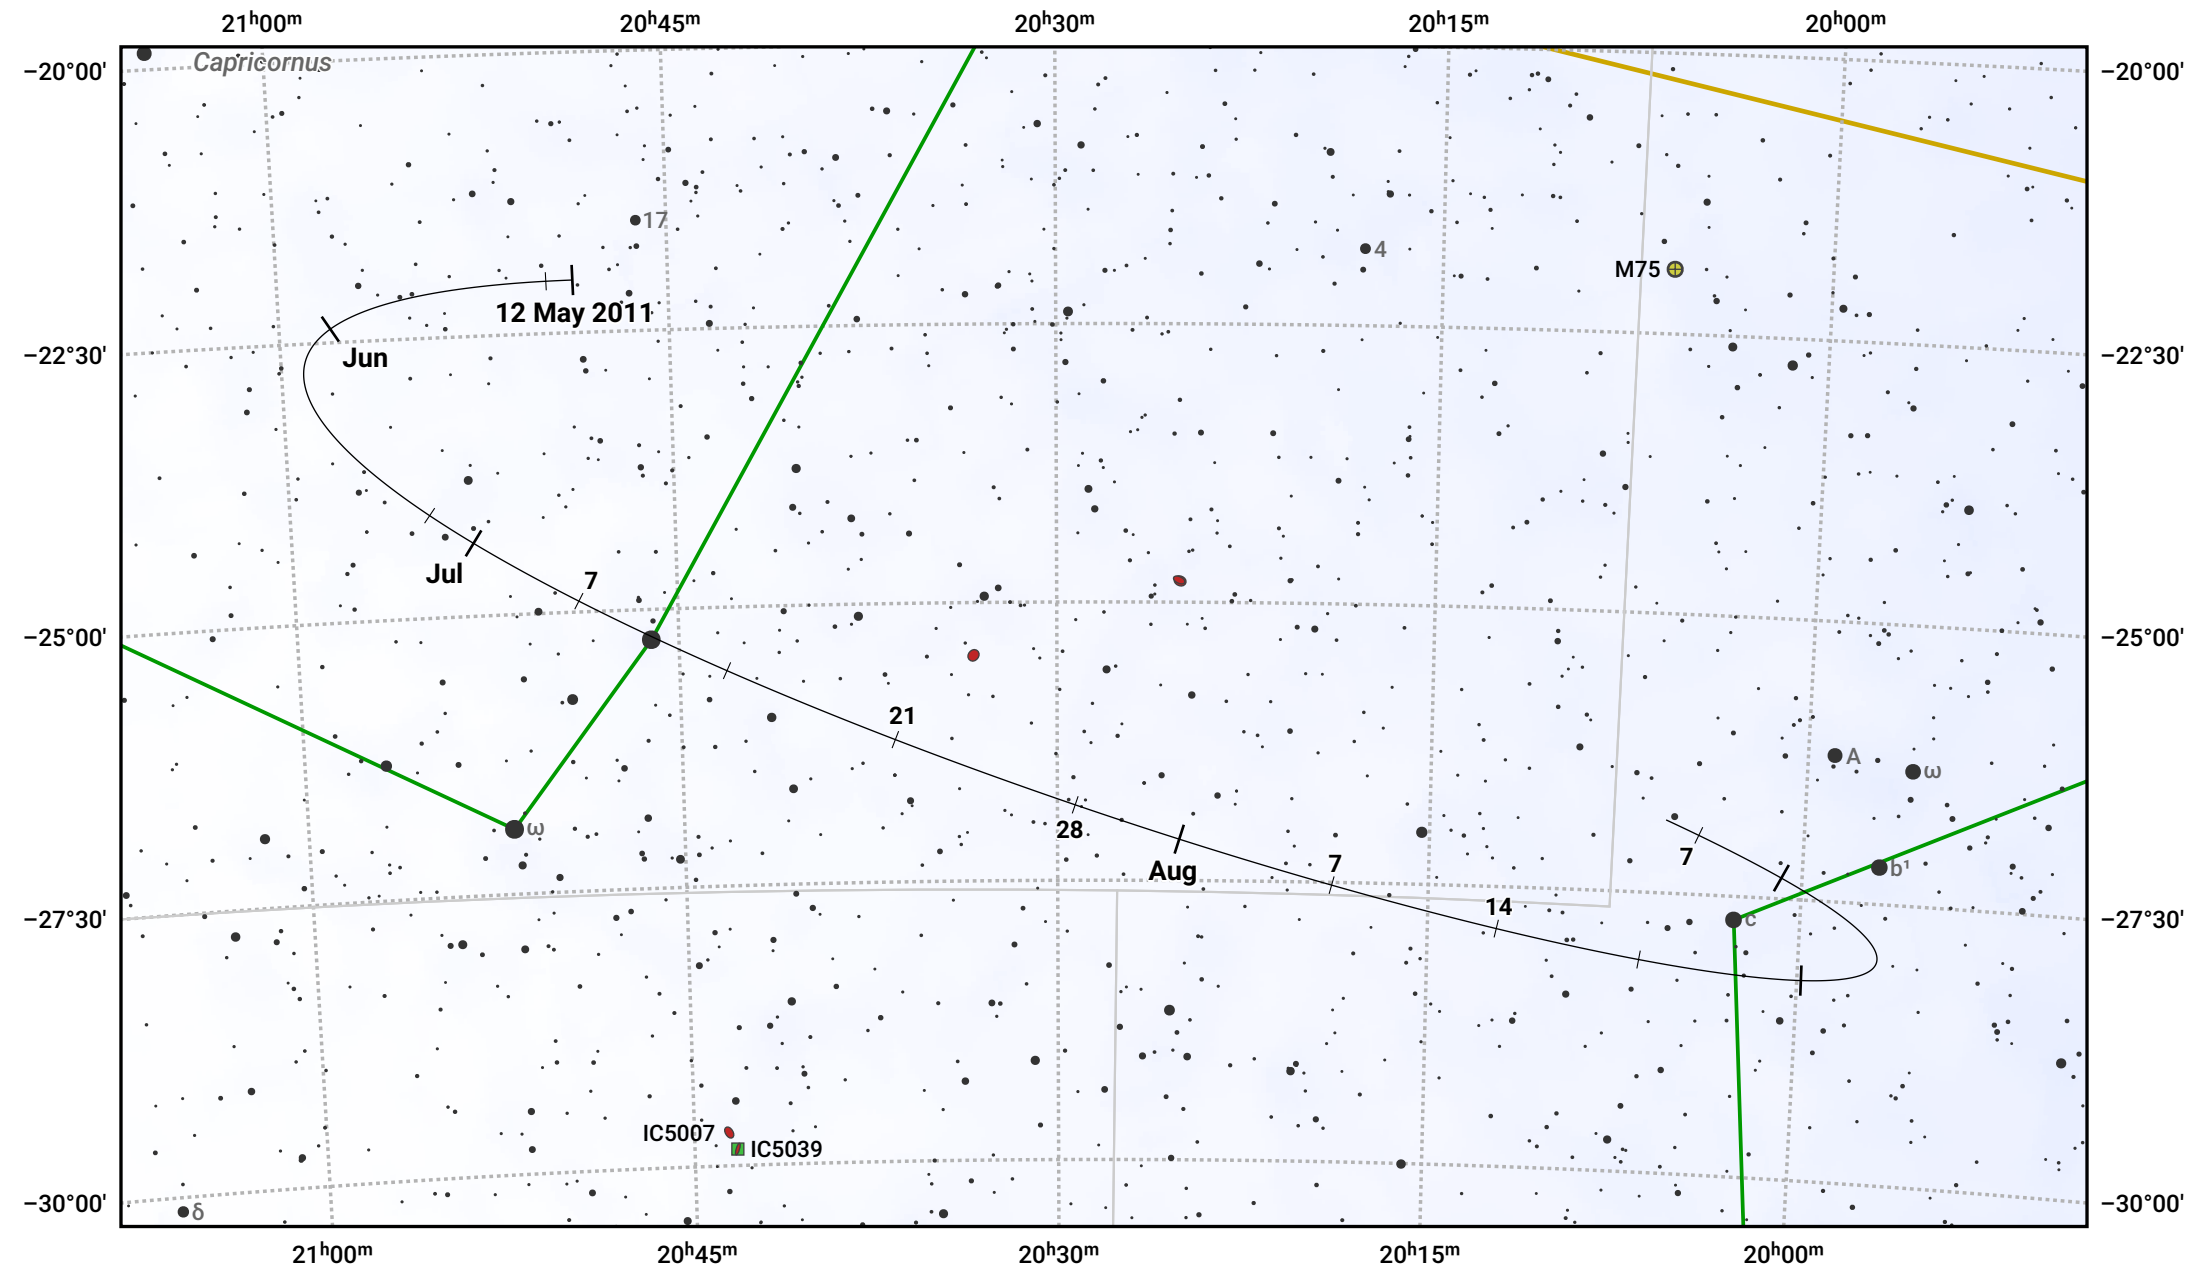

# The path of Asteroid 9 Metis around opposition on 26 Jul 2011

© Dominic Ford 2011–2024. Date markers placed at midnight UTC. Downloaded from <https://in-the-sky.org>

Magnitude scale: · 10.0 · 9.0 · 8.0 · 7.0 · 6.0 · 5.0 ● 4.0

— Ecliptic Plane

● Galaxy    ■ Bright nebula    ● Open cluster    ⊕ Globular cluster

Date	Mag	Phase
2011 Jun 1	10.9	97%
2011 Jul 1	10.2	99%
2011 Aug 1	9.7	100%
2011 Sep 1	10.3	98%
2011 Oct 1	10.8	96%