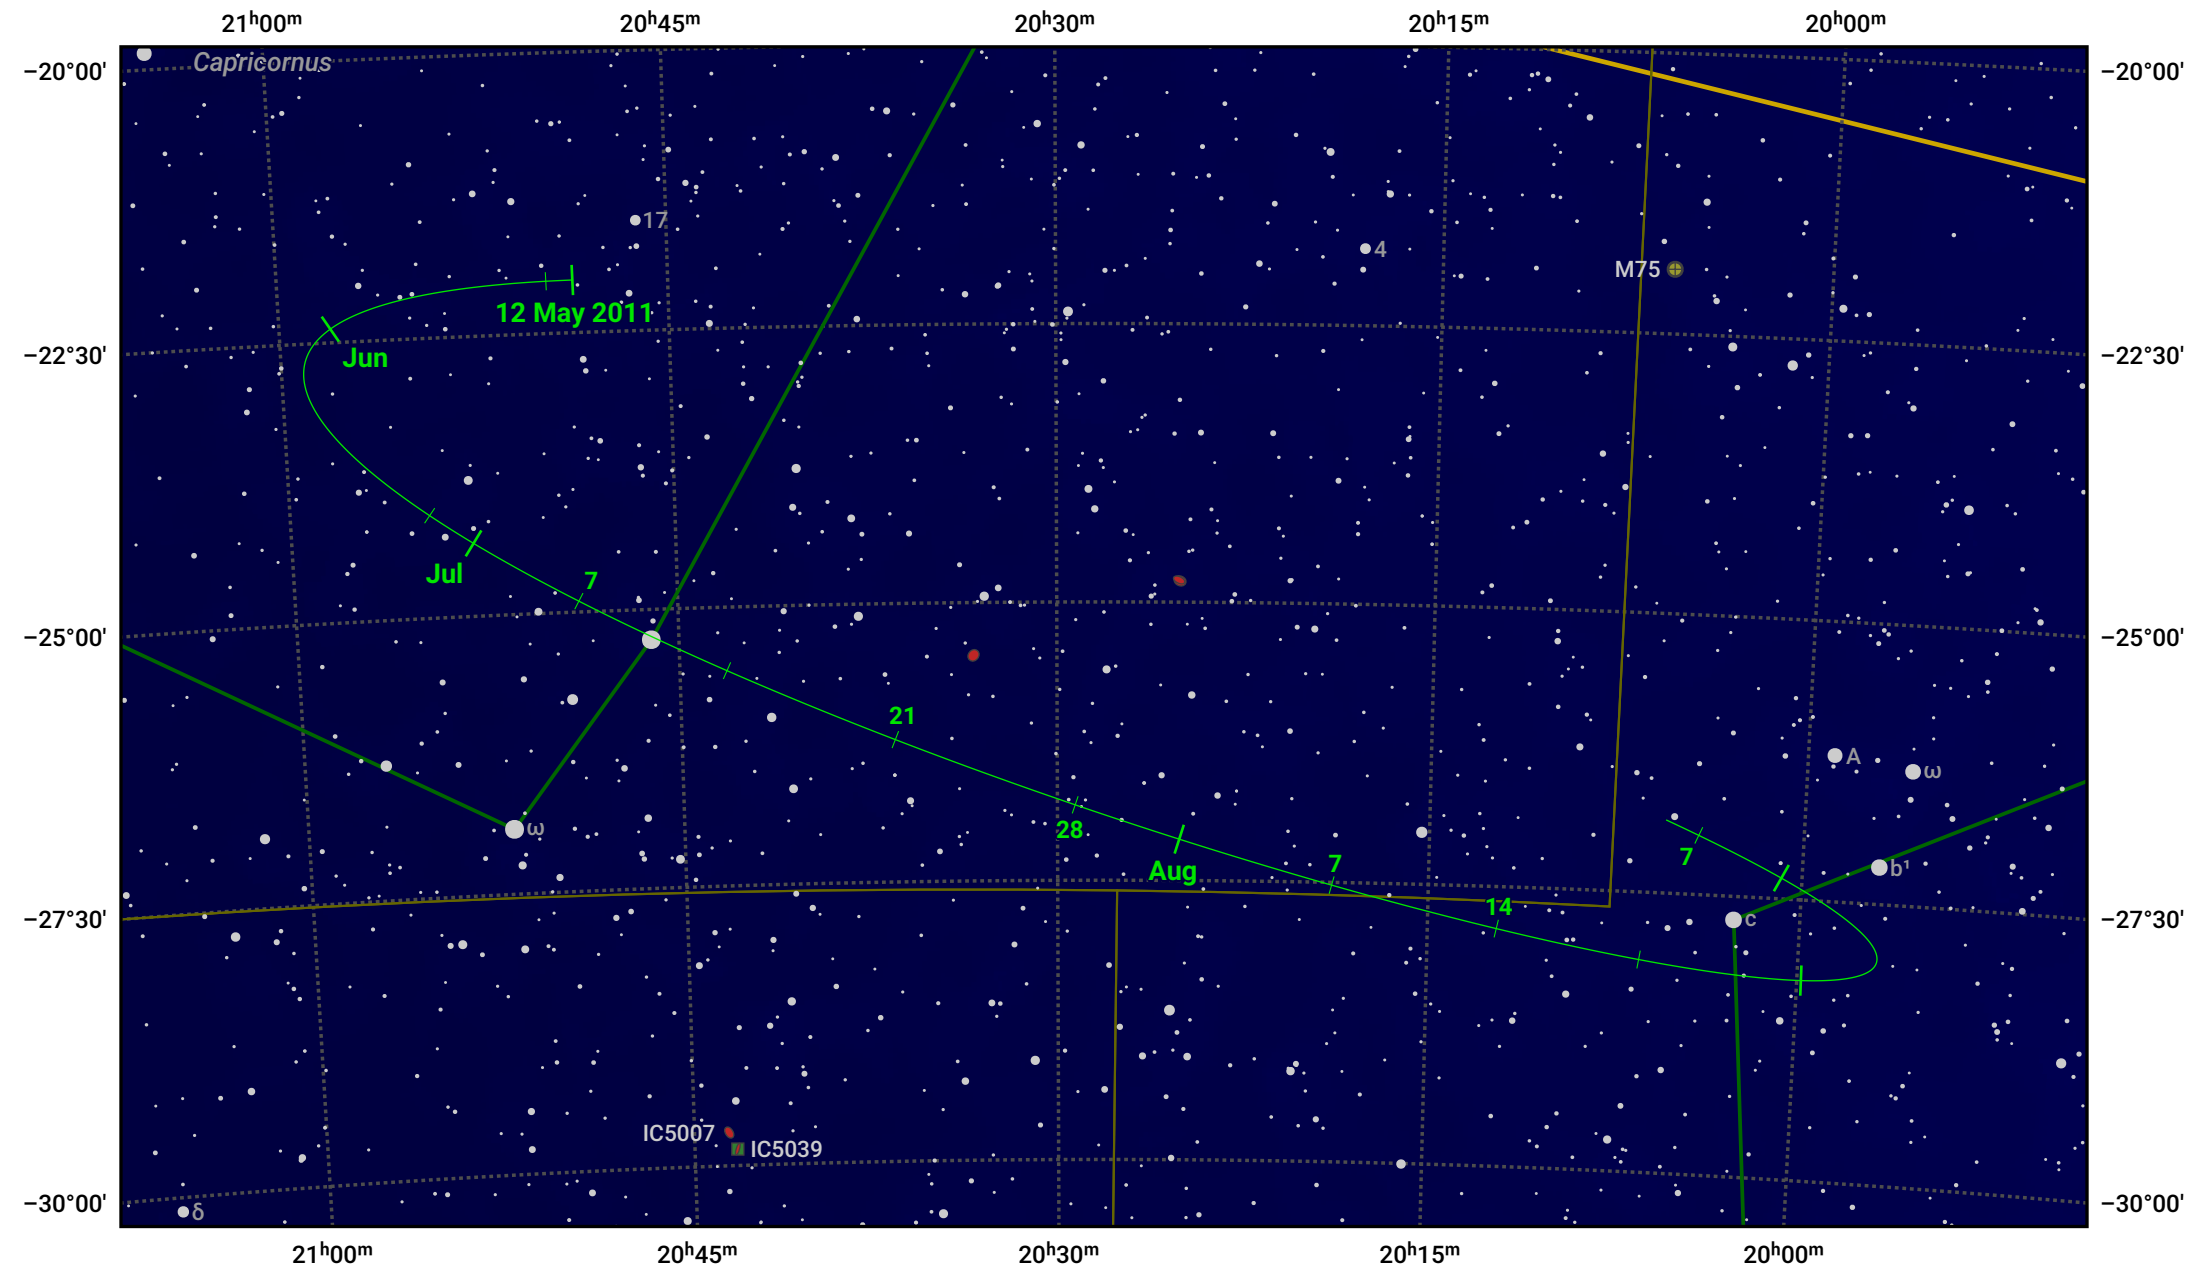

# The path of Asteroid 9 Metis around opposition on 26 Jul 2011

© Dominic Ford 2011–2024. Date markers placed at midnight UTC. Downloaded from <https://in-the-sky.org>

Magnitude scale: · 10.0 · 9.0 · 8.0 · 7.0 · 6.0 · 5.0 · 4.0

— Ecliptic Plane

● Galaxy    ■ Bright nebula    ● Open cluster    ⊕ Globular cluster

Date	Mag	Phase
2011 Jun 1	10.9	97%
2011 Jul 1	10.2	99%
2011 Aug 1	9.7	100%
2011 Sep 1	10.3	98%
2011 Oct 1	10.8	96%