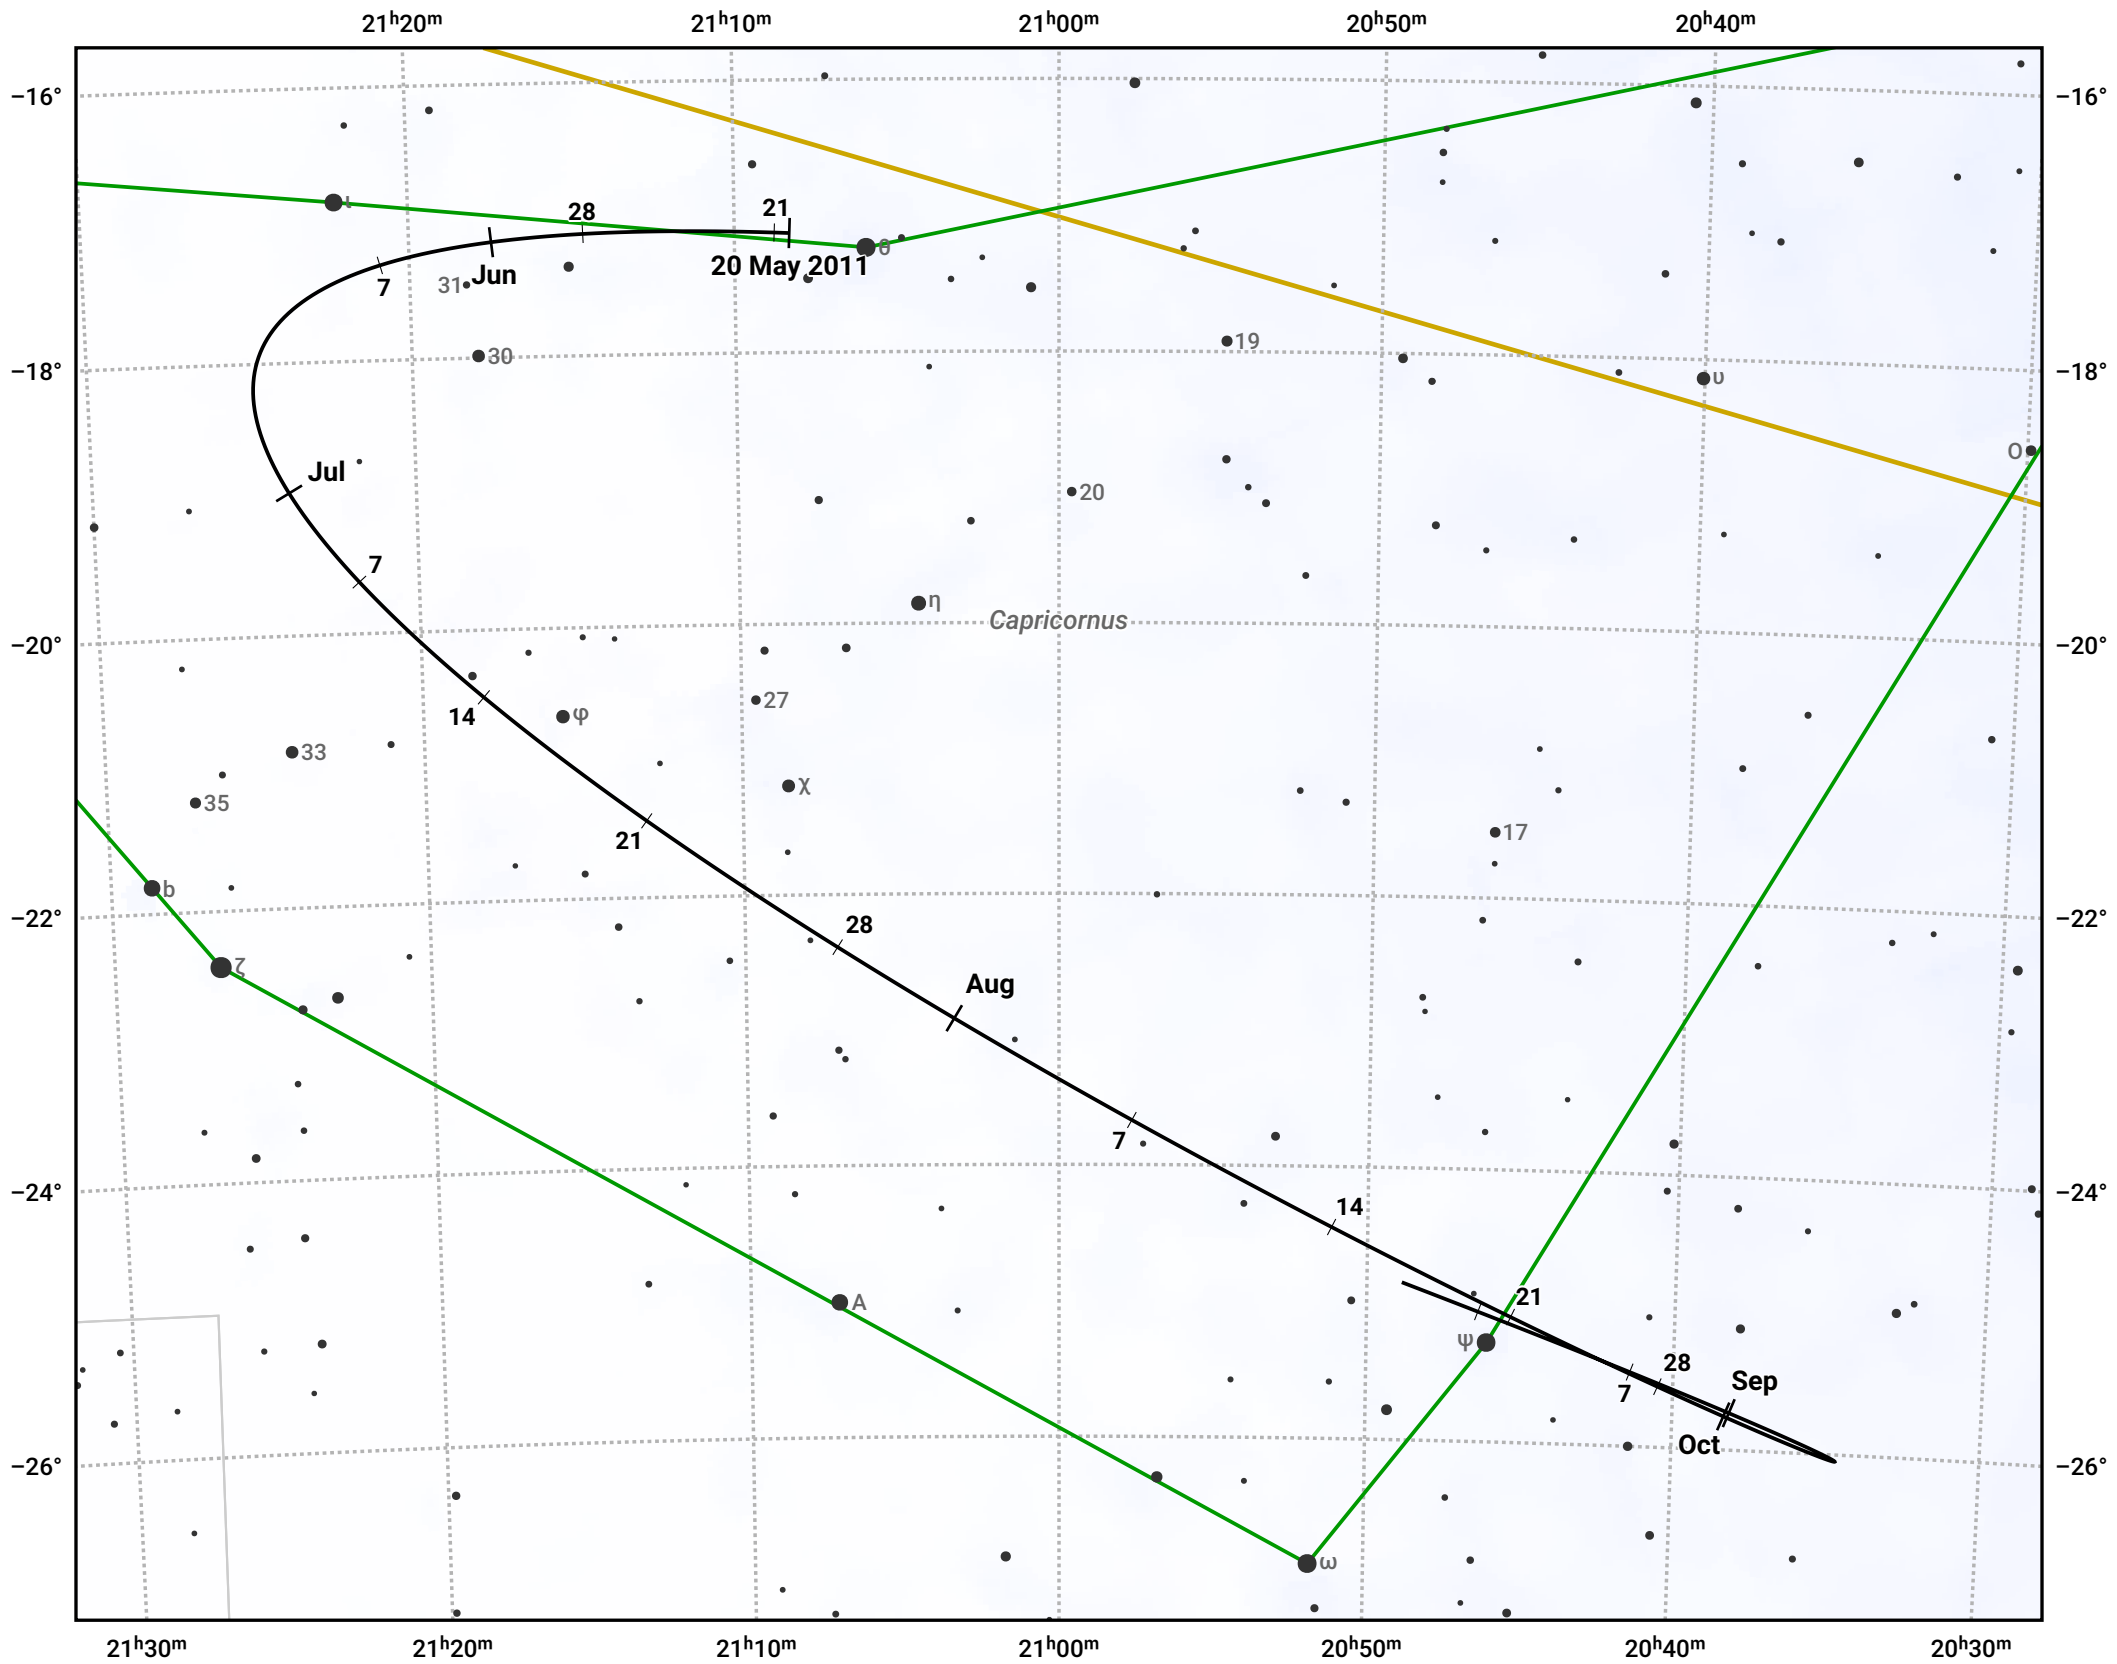

The path of Asteroid 4 Vesta around opposition on 3 Aug 2011

© Dominic Ford 2011–2024. Date markers placed at midnight UTC. Downloaded from <https://in-the-sky.org>

Magnitude scale: 8.0 7.0 6.0 5.0 4.0 3.0

Ecliptic Plane

Galaxy
 Bright nebula
 Open cluster
 Globular cluster

Date	Mag	Phase
2011 Jun 1	7.1	95%
2011 Jul 1	6.5	98%
2011 Jul 9	6.3	99%
2011 Aug 1	5.7	100%
2011 Sep 1	6.5	98%
2011 Oct 1	7.2	96%
2011 Oct 5	7.3	96%