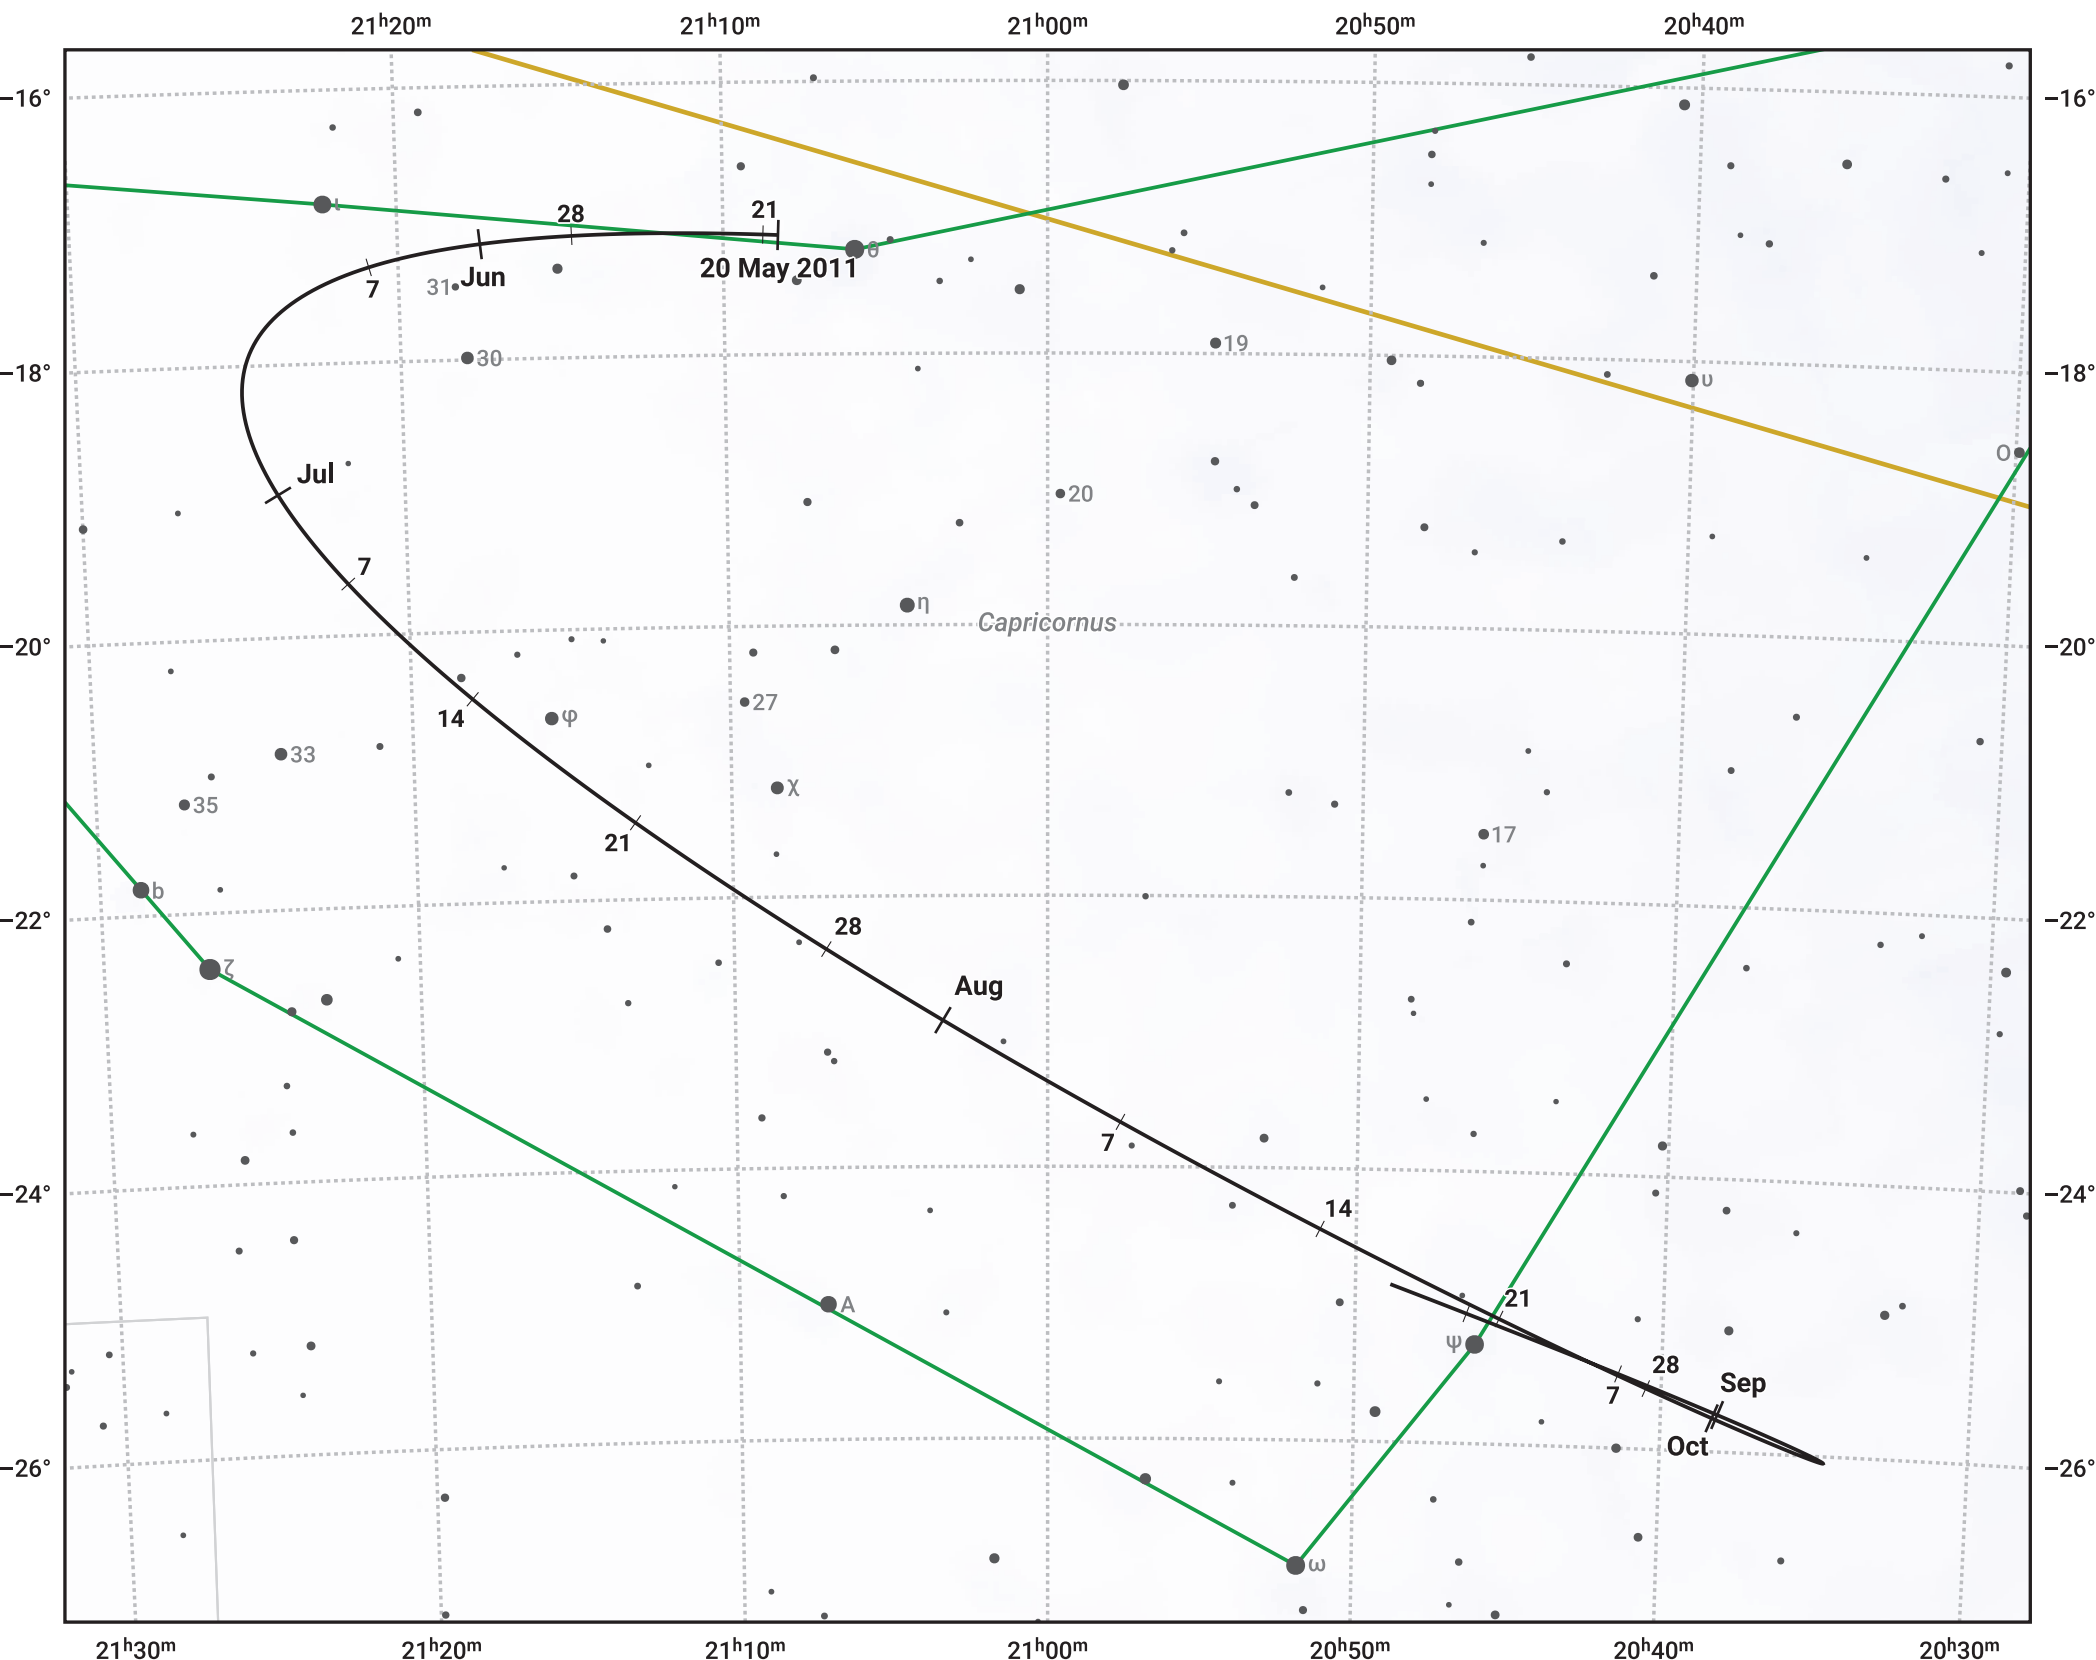

The path of Asteroid 4 Vesta around opposition on 3 Aug 2011

© Dominic Ford 2011–2024. Date markers placed at midnight UTC. Downloaded from <https://in-the-sky.org>

Magnitude scale: ● 8.0 ● 7.0 ● 6.0 ● 5.0 ● 4.0 ● 3.0

— Ecliptic Plane

● Galaxy ■ Bright nebula ● Open cluster ● Globular cluster

Date	Mag	Phase
2011 Jun 1	7.1	95%
2011 Jul 1	6.5	98%
2011 Jul 9	6.3	99%
2011 Aug 1	5.7	100%
2011 Sep 1	6.5	98%
2011 Oct 1	7.2	96%
2011 Oct 5	7.3	96%