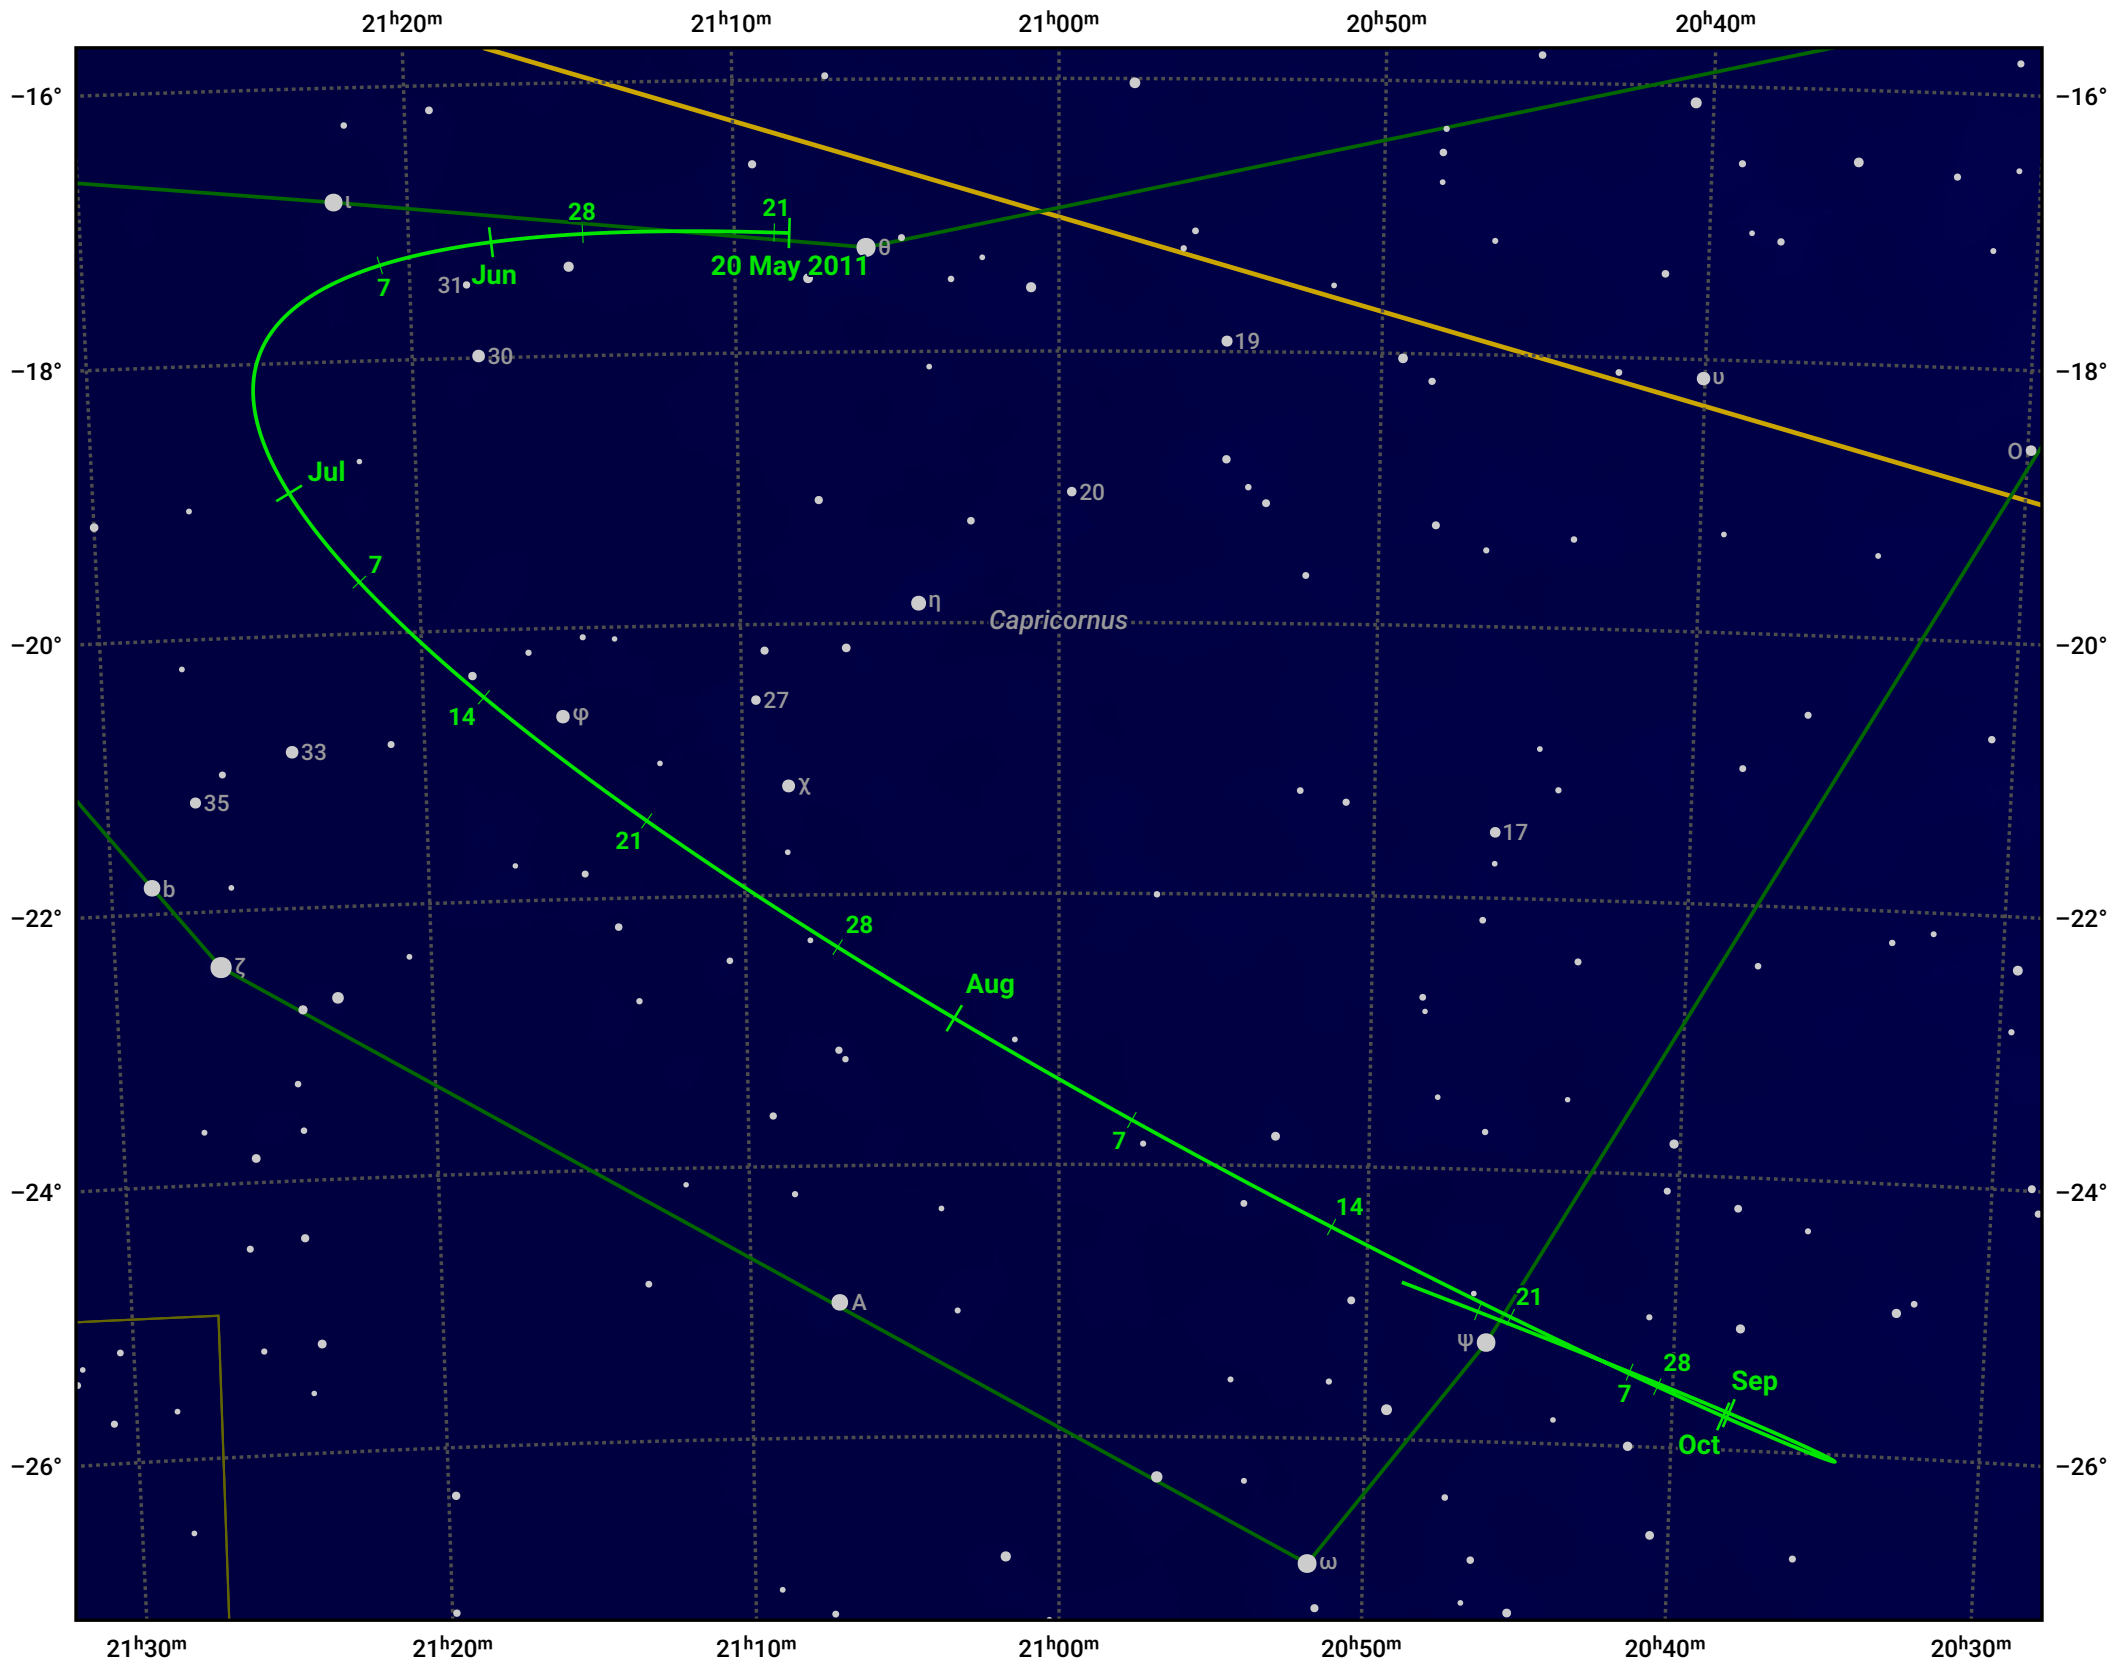

# The path of Asteroid 4 Vesta around opposition on 3 Aug 2011

© Dominic Ford 2011–2024. Date markers placed at midnight UTC. Downloaded from <https://in-the-sky.org>

Magnitude scale: ● 8.0 ● 7.0 ● 6.0 ● 5.0 ● 4.0 ● 3.0

— Ecliptic Plane

● Galaxy    ■ Bright nebula    ● Open cluster    ● Globular cluster

Date	Mag	Phase
2011 Jun 1	7.1	95%
2011 Jul 1	6.5	98%
2011 Jul 9	6.3	99%
2011 Aug 1	5.7	100%
2011 Sep 1	6.5	98%
2011 Oct 1	7.2	96%
2011 Oct 5	7.3	96%