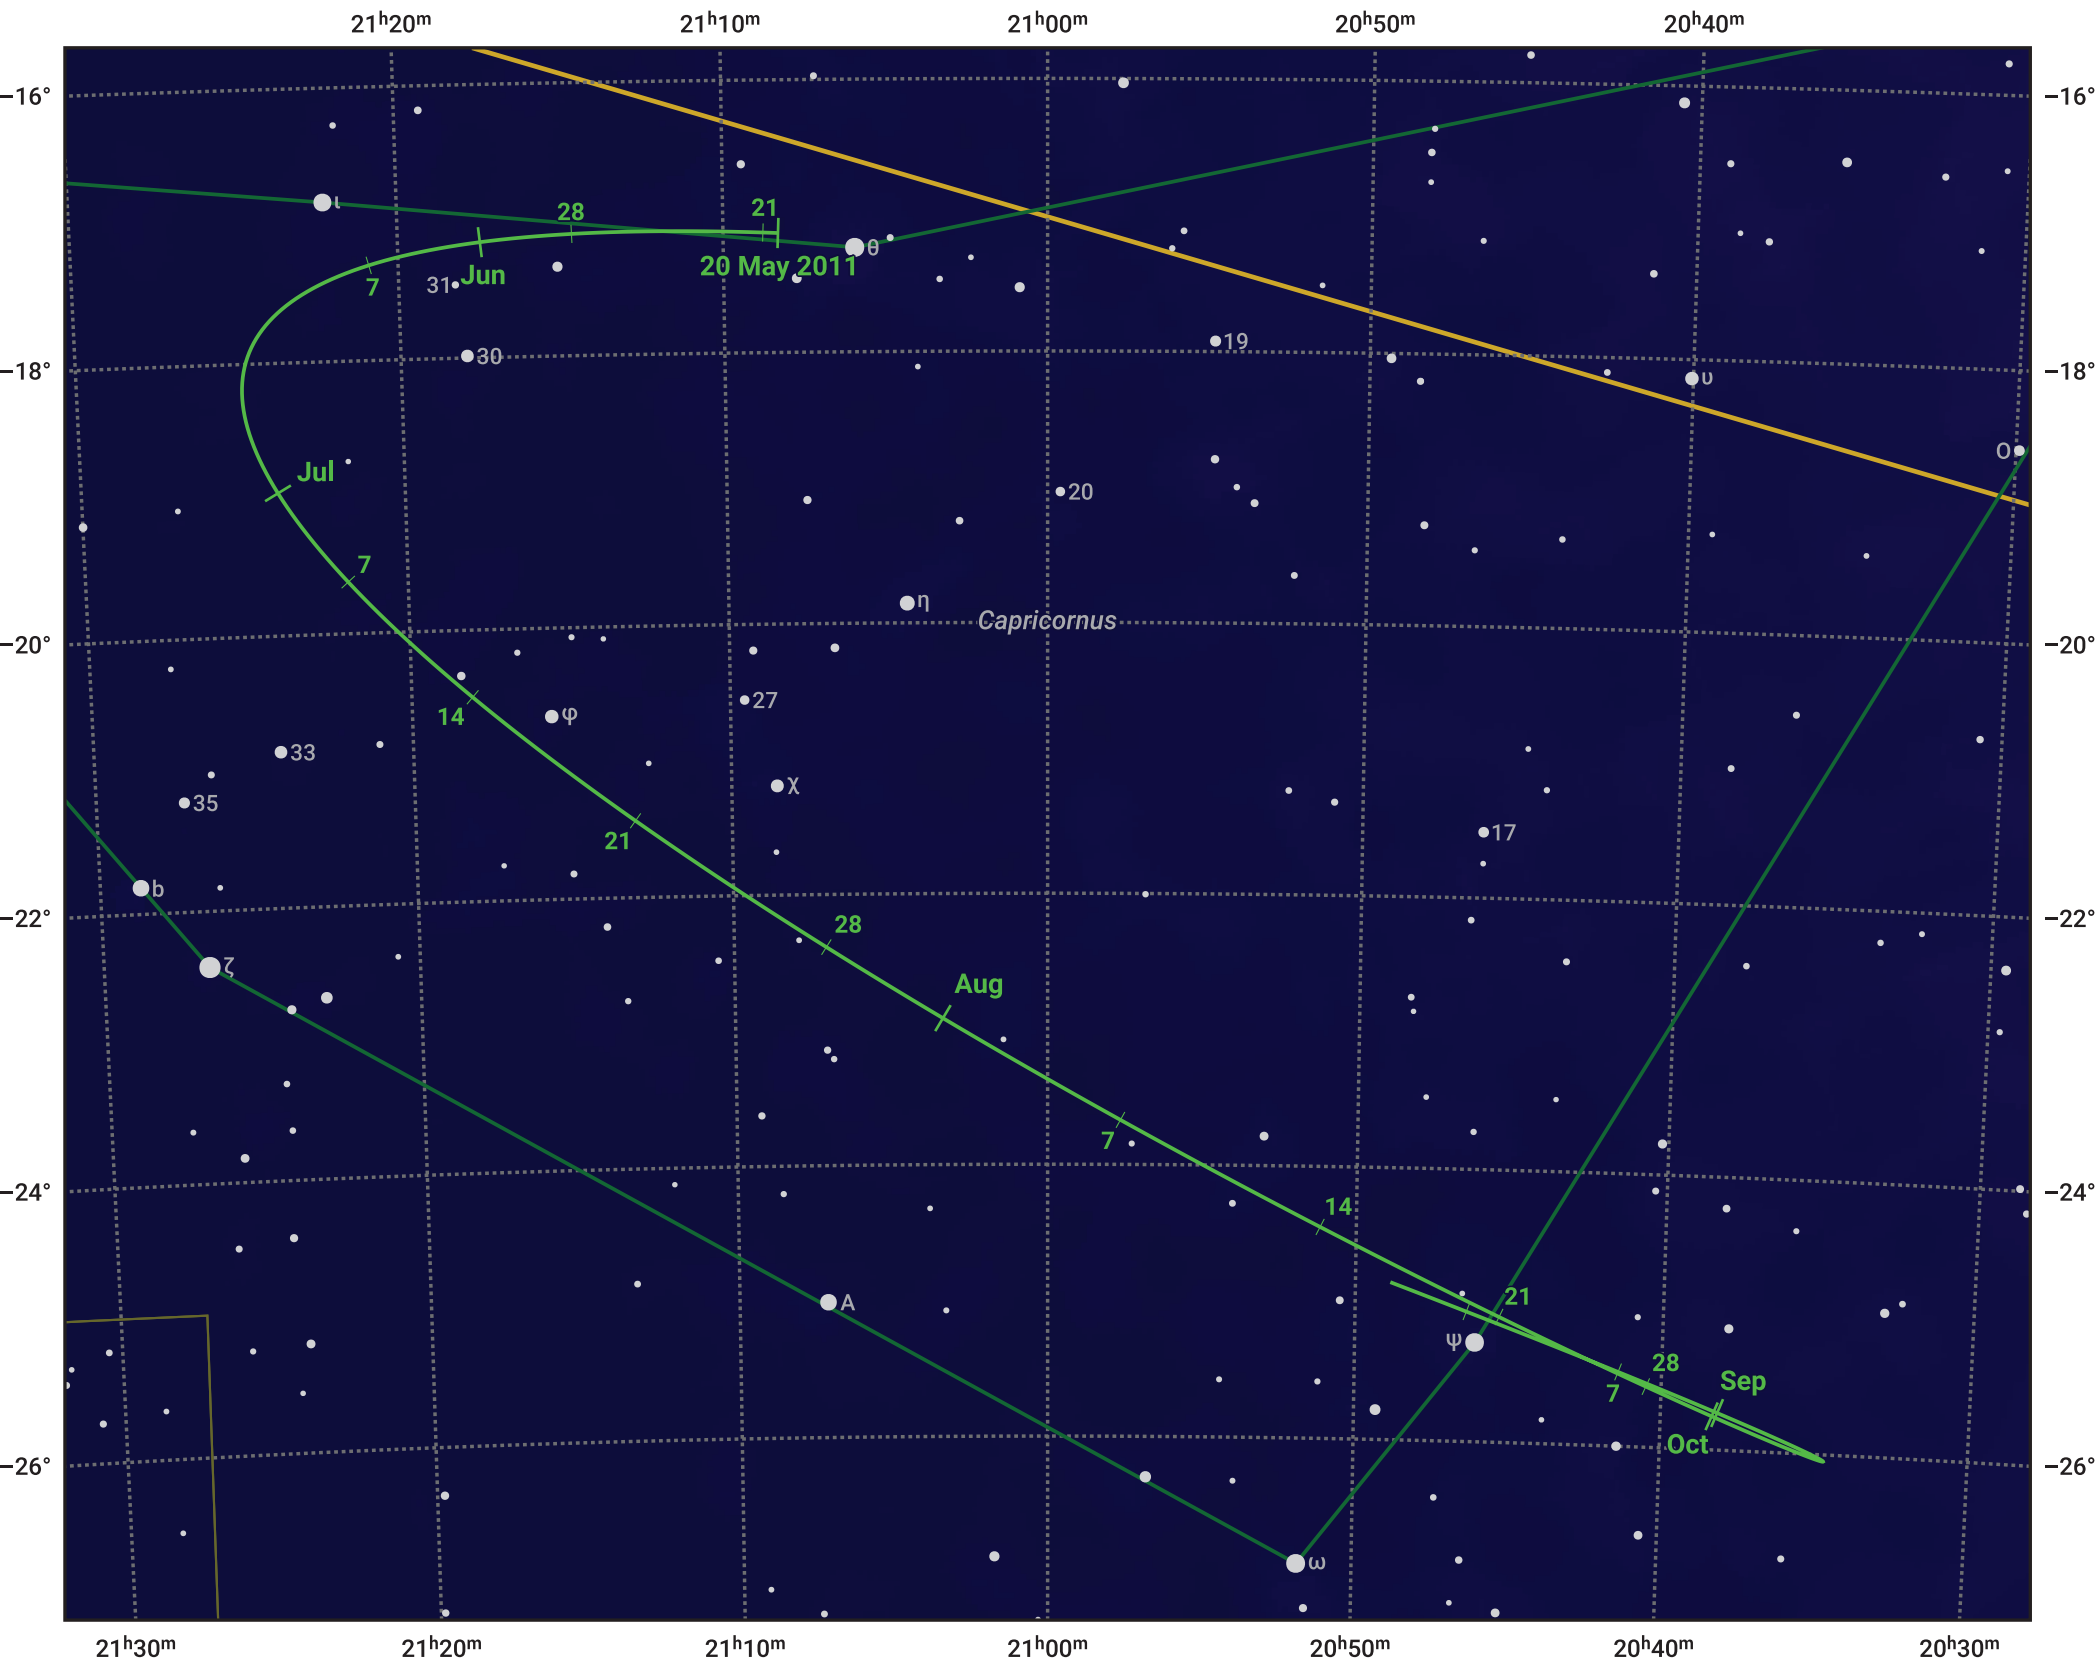

# The path of Asteroid 4 Vesta around opposition on 3 Aug 2011

© Dominic Ford 2011–2024. Date markers placed at midnight UTC. Downloaded from <https://in-the-sky.org>

Magnitude scale:  $\bullet$  8.0  $\bullet$  7.0  $\bullet$  6.0  $\bullet$  5.0  $\bullet$  4.0  $\bullet$  3.0

— Ecliptic Plane

● Galaxy   
 ■ Bright nebula   
 ● Open cluster   
 ● Globular cluster

Date	Mag	Phase
2011 Jun 1	7.1	95%
2011 Jul 1	6.5	98%
2011 Jul 9	6.3	99%
2011 Aug 1	5.7	100%
2011 Sep 1	6.5	98%
2011 Oct 1	7.2	96%
2011 Oct 5	7.3	96%