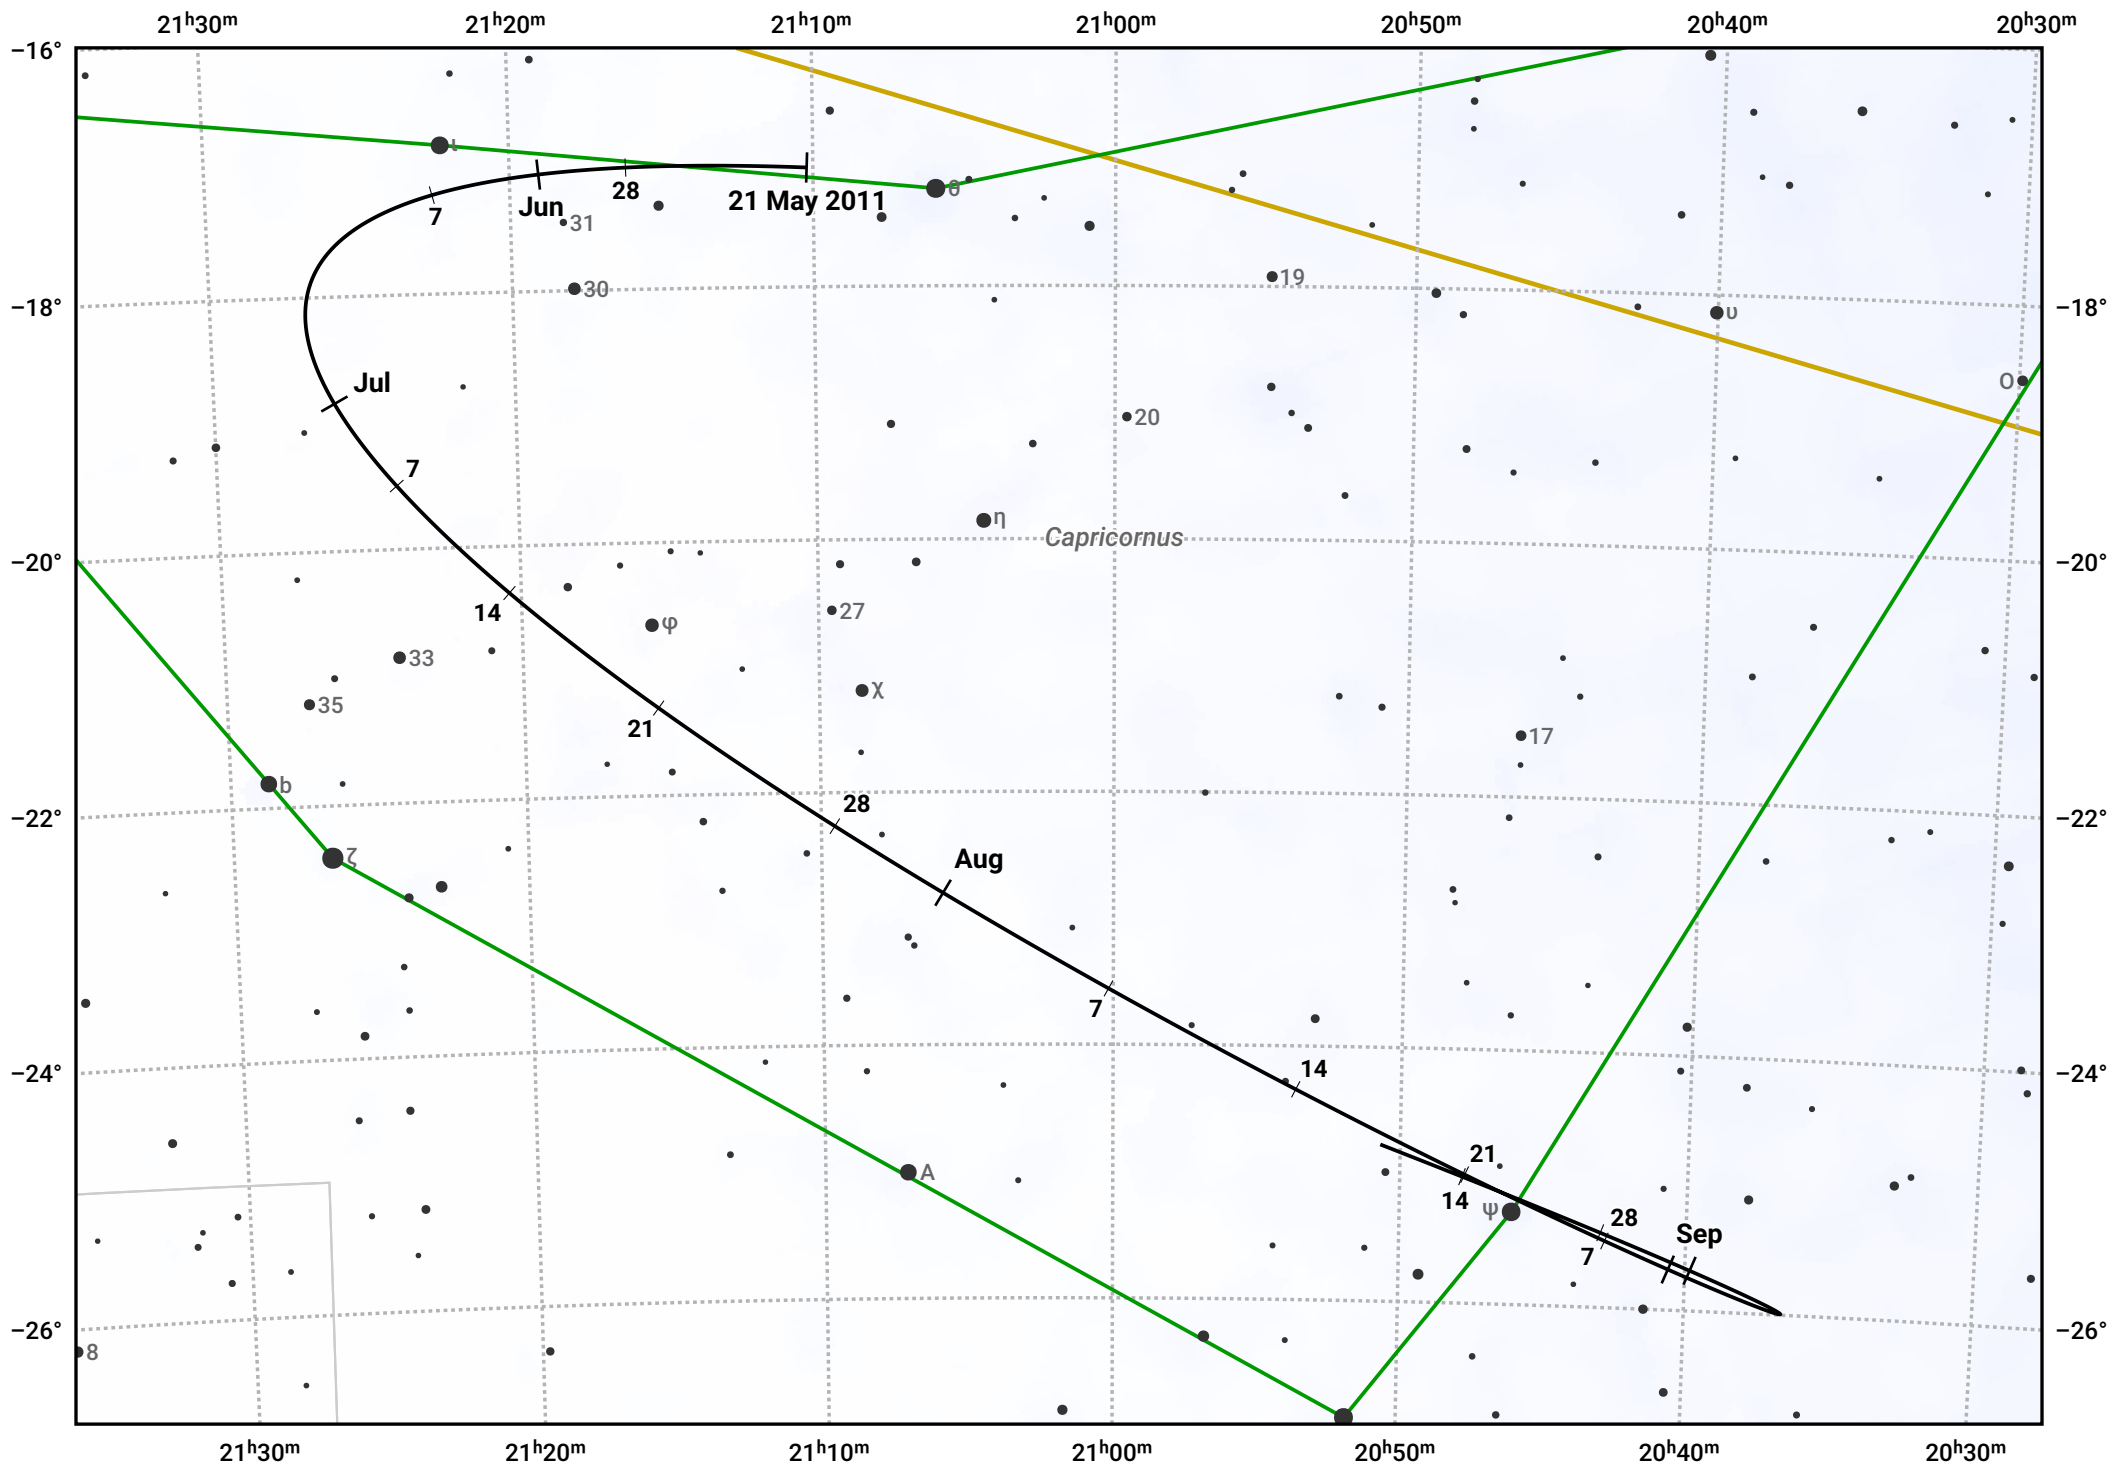

The path of Asteroid 4 Vesta around opposition on 4 Aug 2011

© Dominic Ford 2011–2024. Date markers placed at midnight UTC. Downloaded from <https://in-the-sky.org>

Magnitude scale: 8.0 7.0 6.0 5.0 4.0 3.0

Ecliptic Plane

Galaxy
 Bright nebula
 Open cluster
 Globular cluster

Date	Mag	Phase
2011 Jun 1	7.1	95%
2011 Jul 1	6.4	98%
2011 Jul 10	6.2	99%
2011 Aug 1	5.7	100%
2011 Sep 1	6.4	98%
2011 Oct 1	7.2	96%
2011 Oct 5	7.2	96%