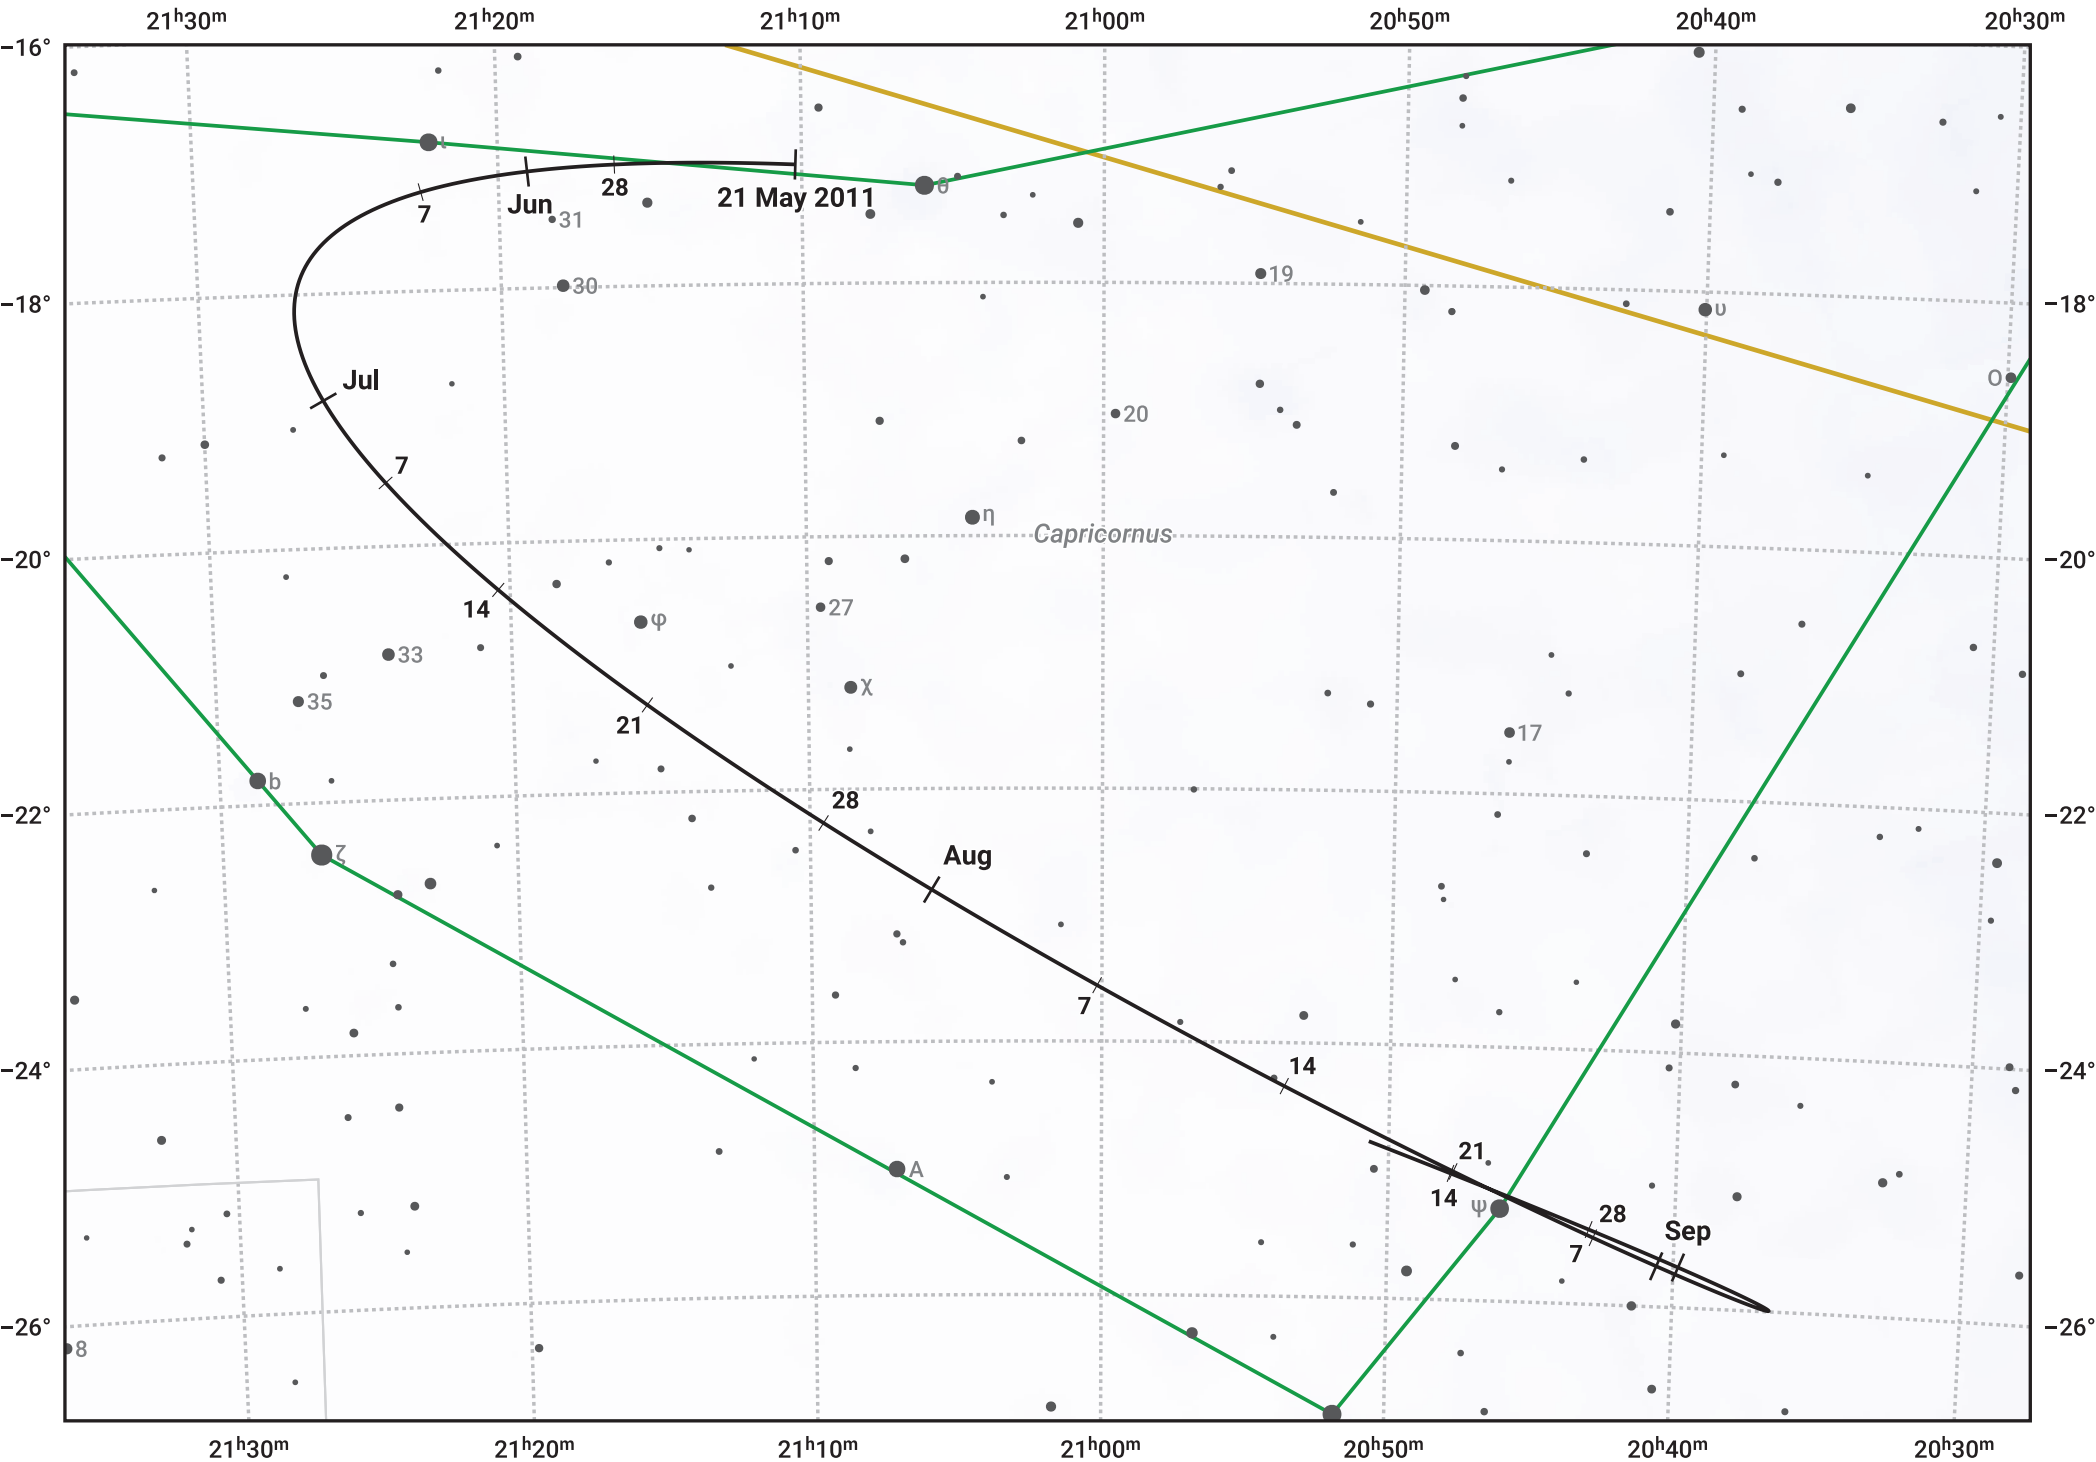

The path of Asteroid 4 Vesta around opposition on 4 Aug 2011

© Dominic Ford 2011–2024. Date markers placed at midnight UTC. Downloaded from <https://in-the-sky.org>

Magnitude scale: ● 8.0 ● 7.0 ● 6.0 ● 5.0 ● 4.0 ● 3.0

— Ecliptic Plane

● Galaxy ■ Bright nebula ● Open cluster ● Globular cluster

Date	Mag	Phase
2011 Jun 1	7.1	95%
2011 Jul 1	6.4	98%
2011 Jul 10	6.2	99%
2011 Aug 1	5.7	100%
2011 Sep 1	6.4	98%
2011 Oct 1	7.2	96%
2011 Oct 5	7.2	96%