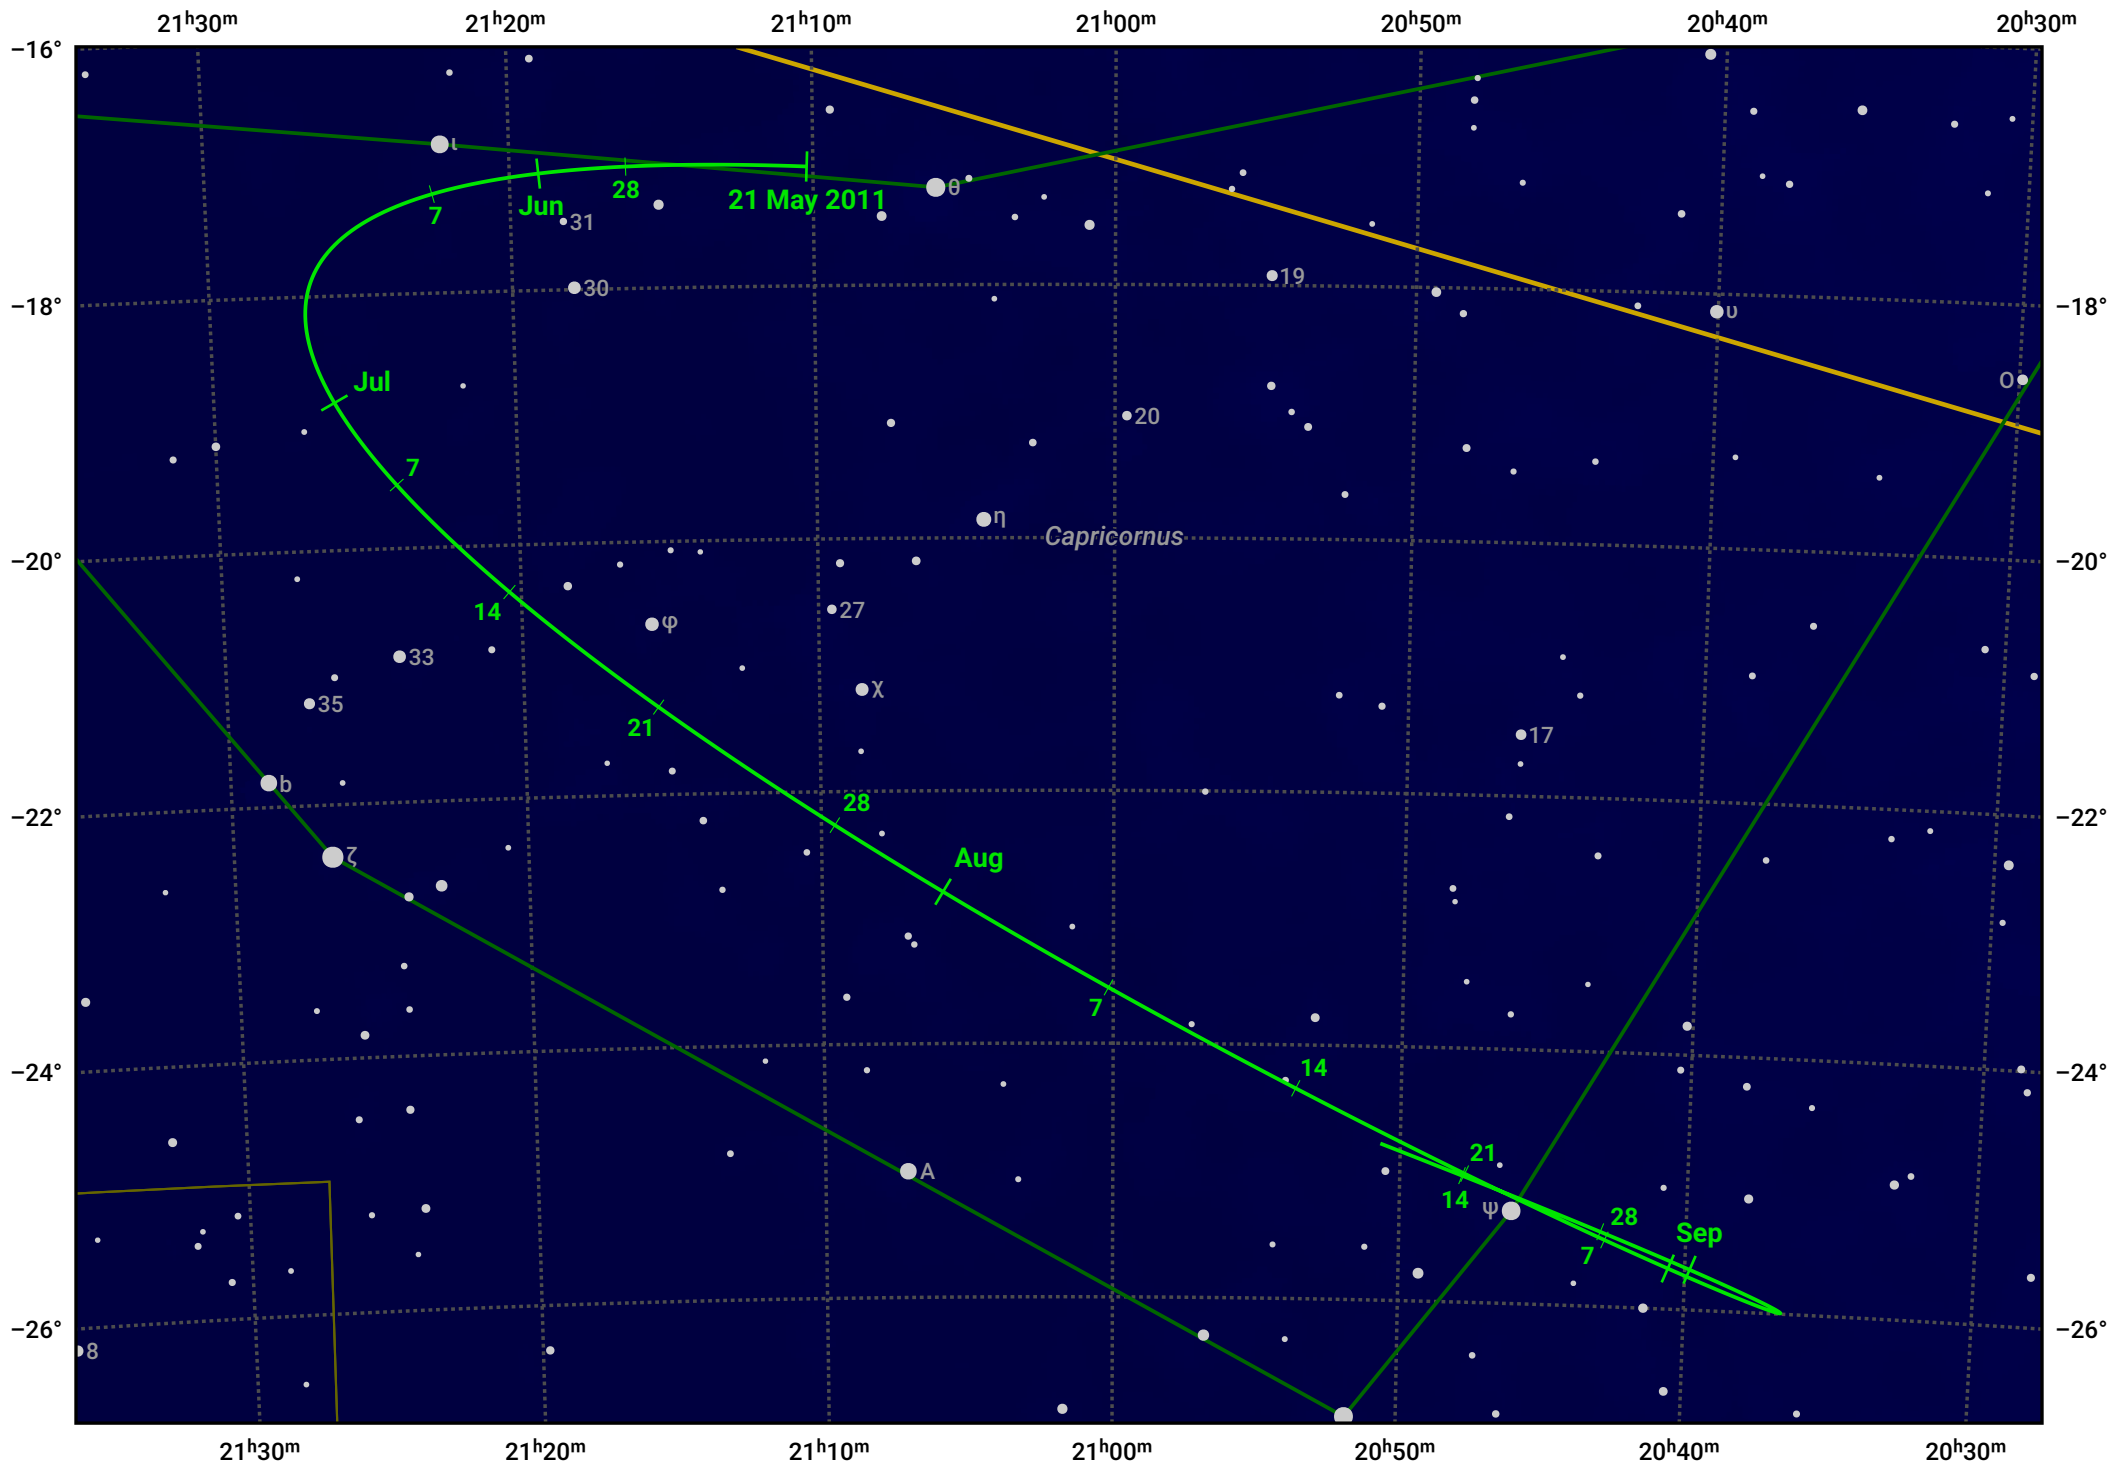

The path of Asteroid 4 Vesta around opposition on 4 Aug 2011

© Dominic Ford 2011–2024. Date markers placed at midnight UTC. Downloaded from <https://in-the-sky.org>

Magnitude scale: • 8.0 • 7.0 • 6.0 • 5.0 • 4.0 • 3.0

— Ecliptic Plane

Galaxy Bright nebula Open cluster Globular cluster

Date	Mag	Phase
2011 Jun 1	7.1	95%
2011 Jul 1	6.4	98%
2011 Jul 10	6.2	99%
2011 Aug 1	5.7	100%
2011 Sep 1	6.4	98%
2011 Oct 1	7.2	96%
2011 Oct 5	7.2	96%