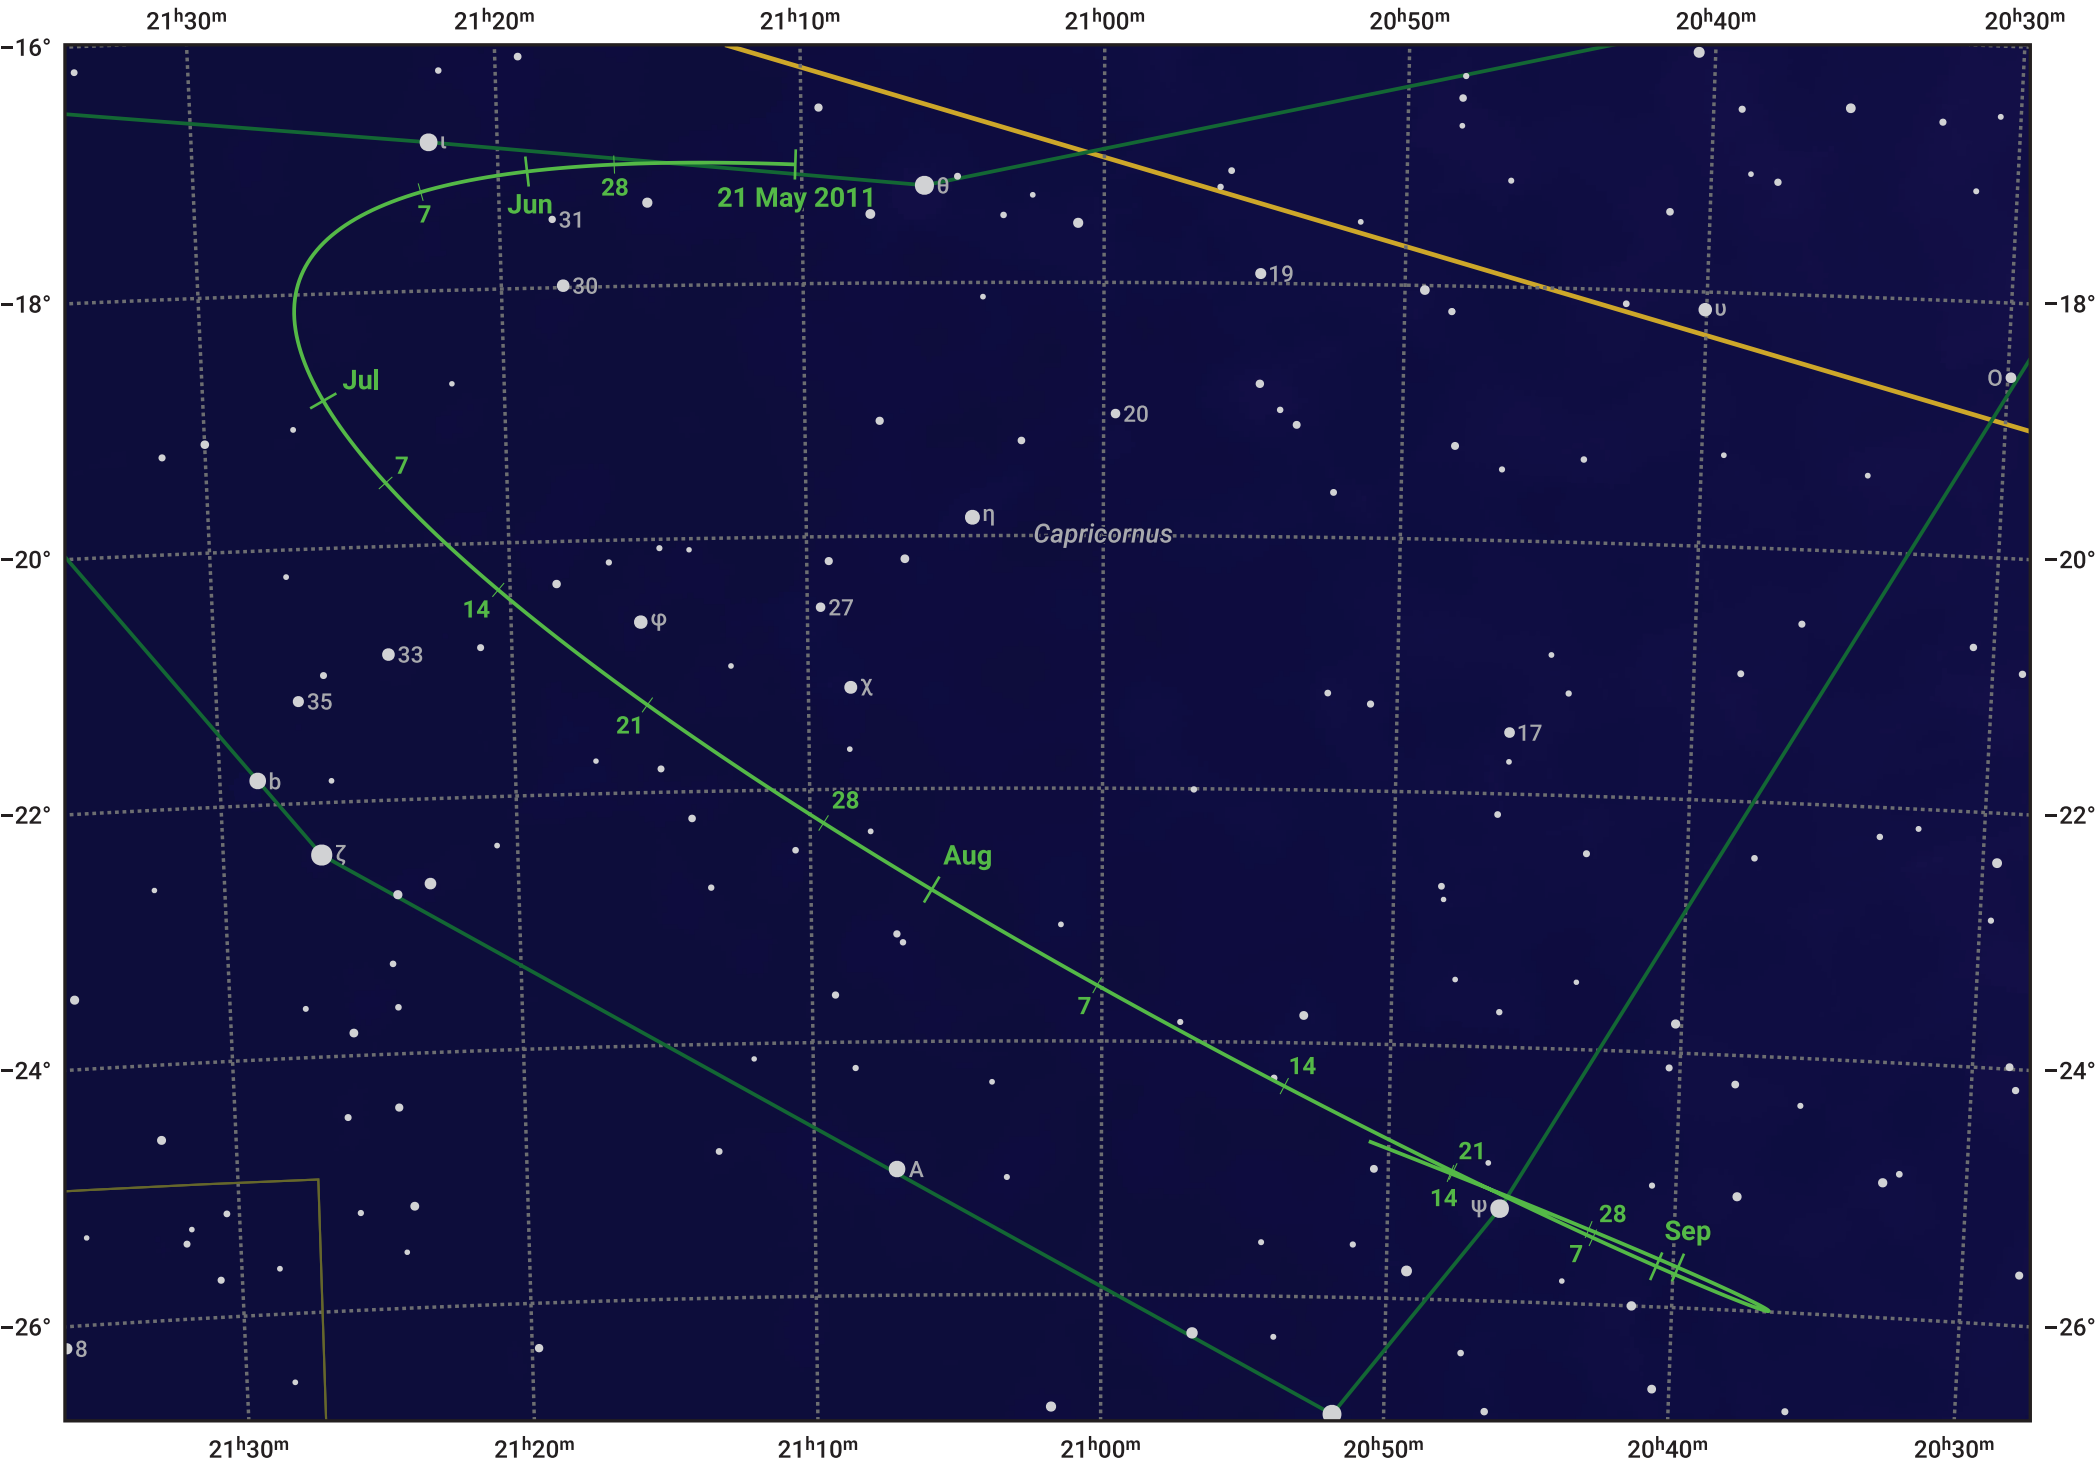

The path of Asteroid 4 Vesta around opposition on 4 Aug 2011

© Dominic Ford 2011–2024. Date markers placed at midnight UTC. Downloaded from <https://in-the-sky.org>

Magnitude scale: ● 8.0 ● 7.0 ● 6.0 ● 5.0 ● 4.0 ● 3.0

— Ecliptic Plane

- Galaxy
- Bright nebula
- Open cluster
- Globular cluster

Date	Mag	Phase
2011 Jun 1	7.1	95%
2011 Jul 1	6.4	98%
2011 Jul 10	6.2	99%
2011 Aug 1	5.7	100%
2011 Sep 1	6.4	98%
2011 Oct 1	7.2	96%
2011 Oct 5	7.2	96%