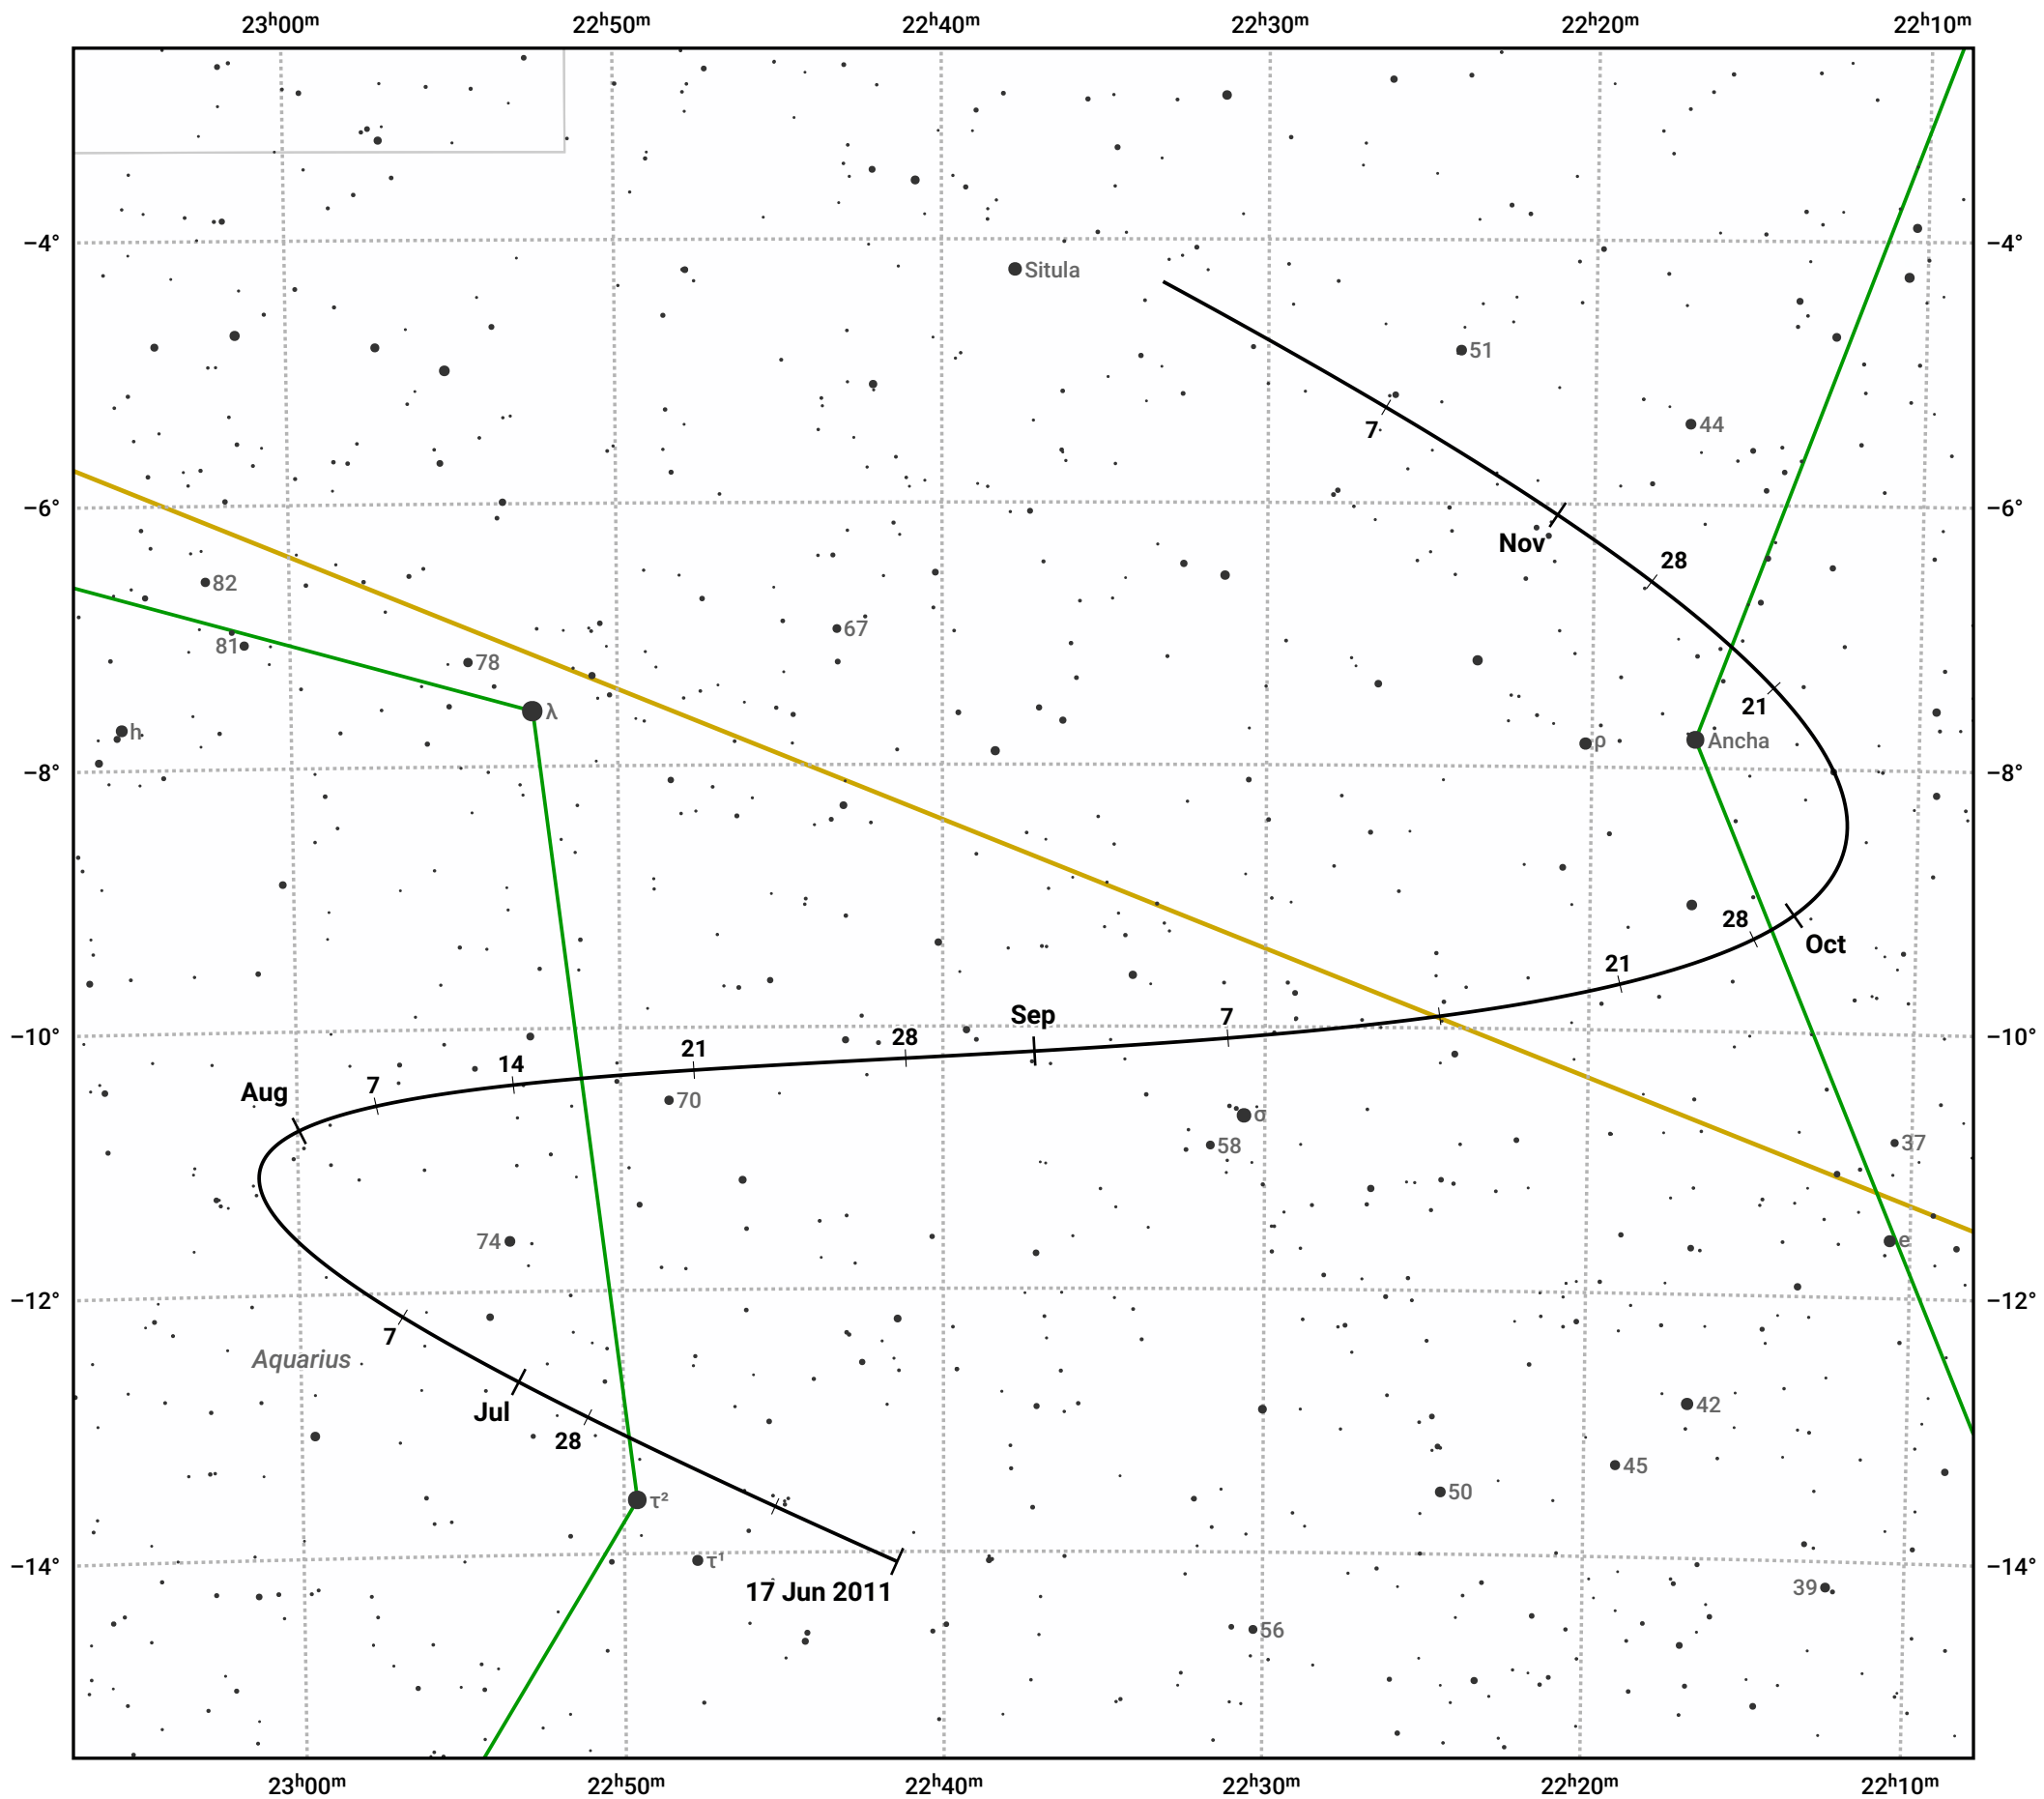

The path of Asteroid 192 Nausikaa around opposition on 31 Aug 2011

© Dominic Ford 2011–2024. Date markers placed at midnight UTC. Downloaded from <https://in-the-sky.org>

Magnitude scale: 10.0 9.0 8.0 7.0 6.0 5.0 4.0 3.0

— Ecliptic Plane

Galaxy Bright nebula Open cluster Globular cluster

Date	Mag	Phase
2011 Jul 1	10.5	95%
2011 Jul 24	9.8	97%
2011 Aug 1	9.6	98%
2011 Aug 22	8.8	100%
2011 Sep 1	8.5	100%
2011 Oct 1	9.3	97%
2011 Oct 22	9.9	95%
2011 Nov 1	10.1	94%