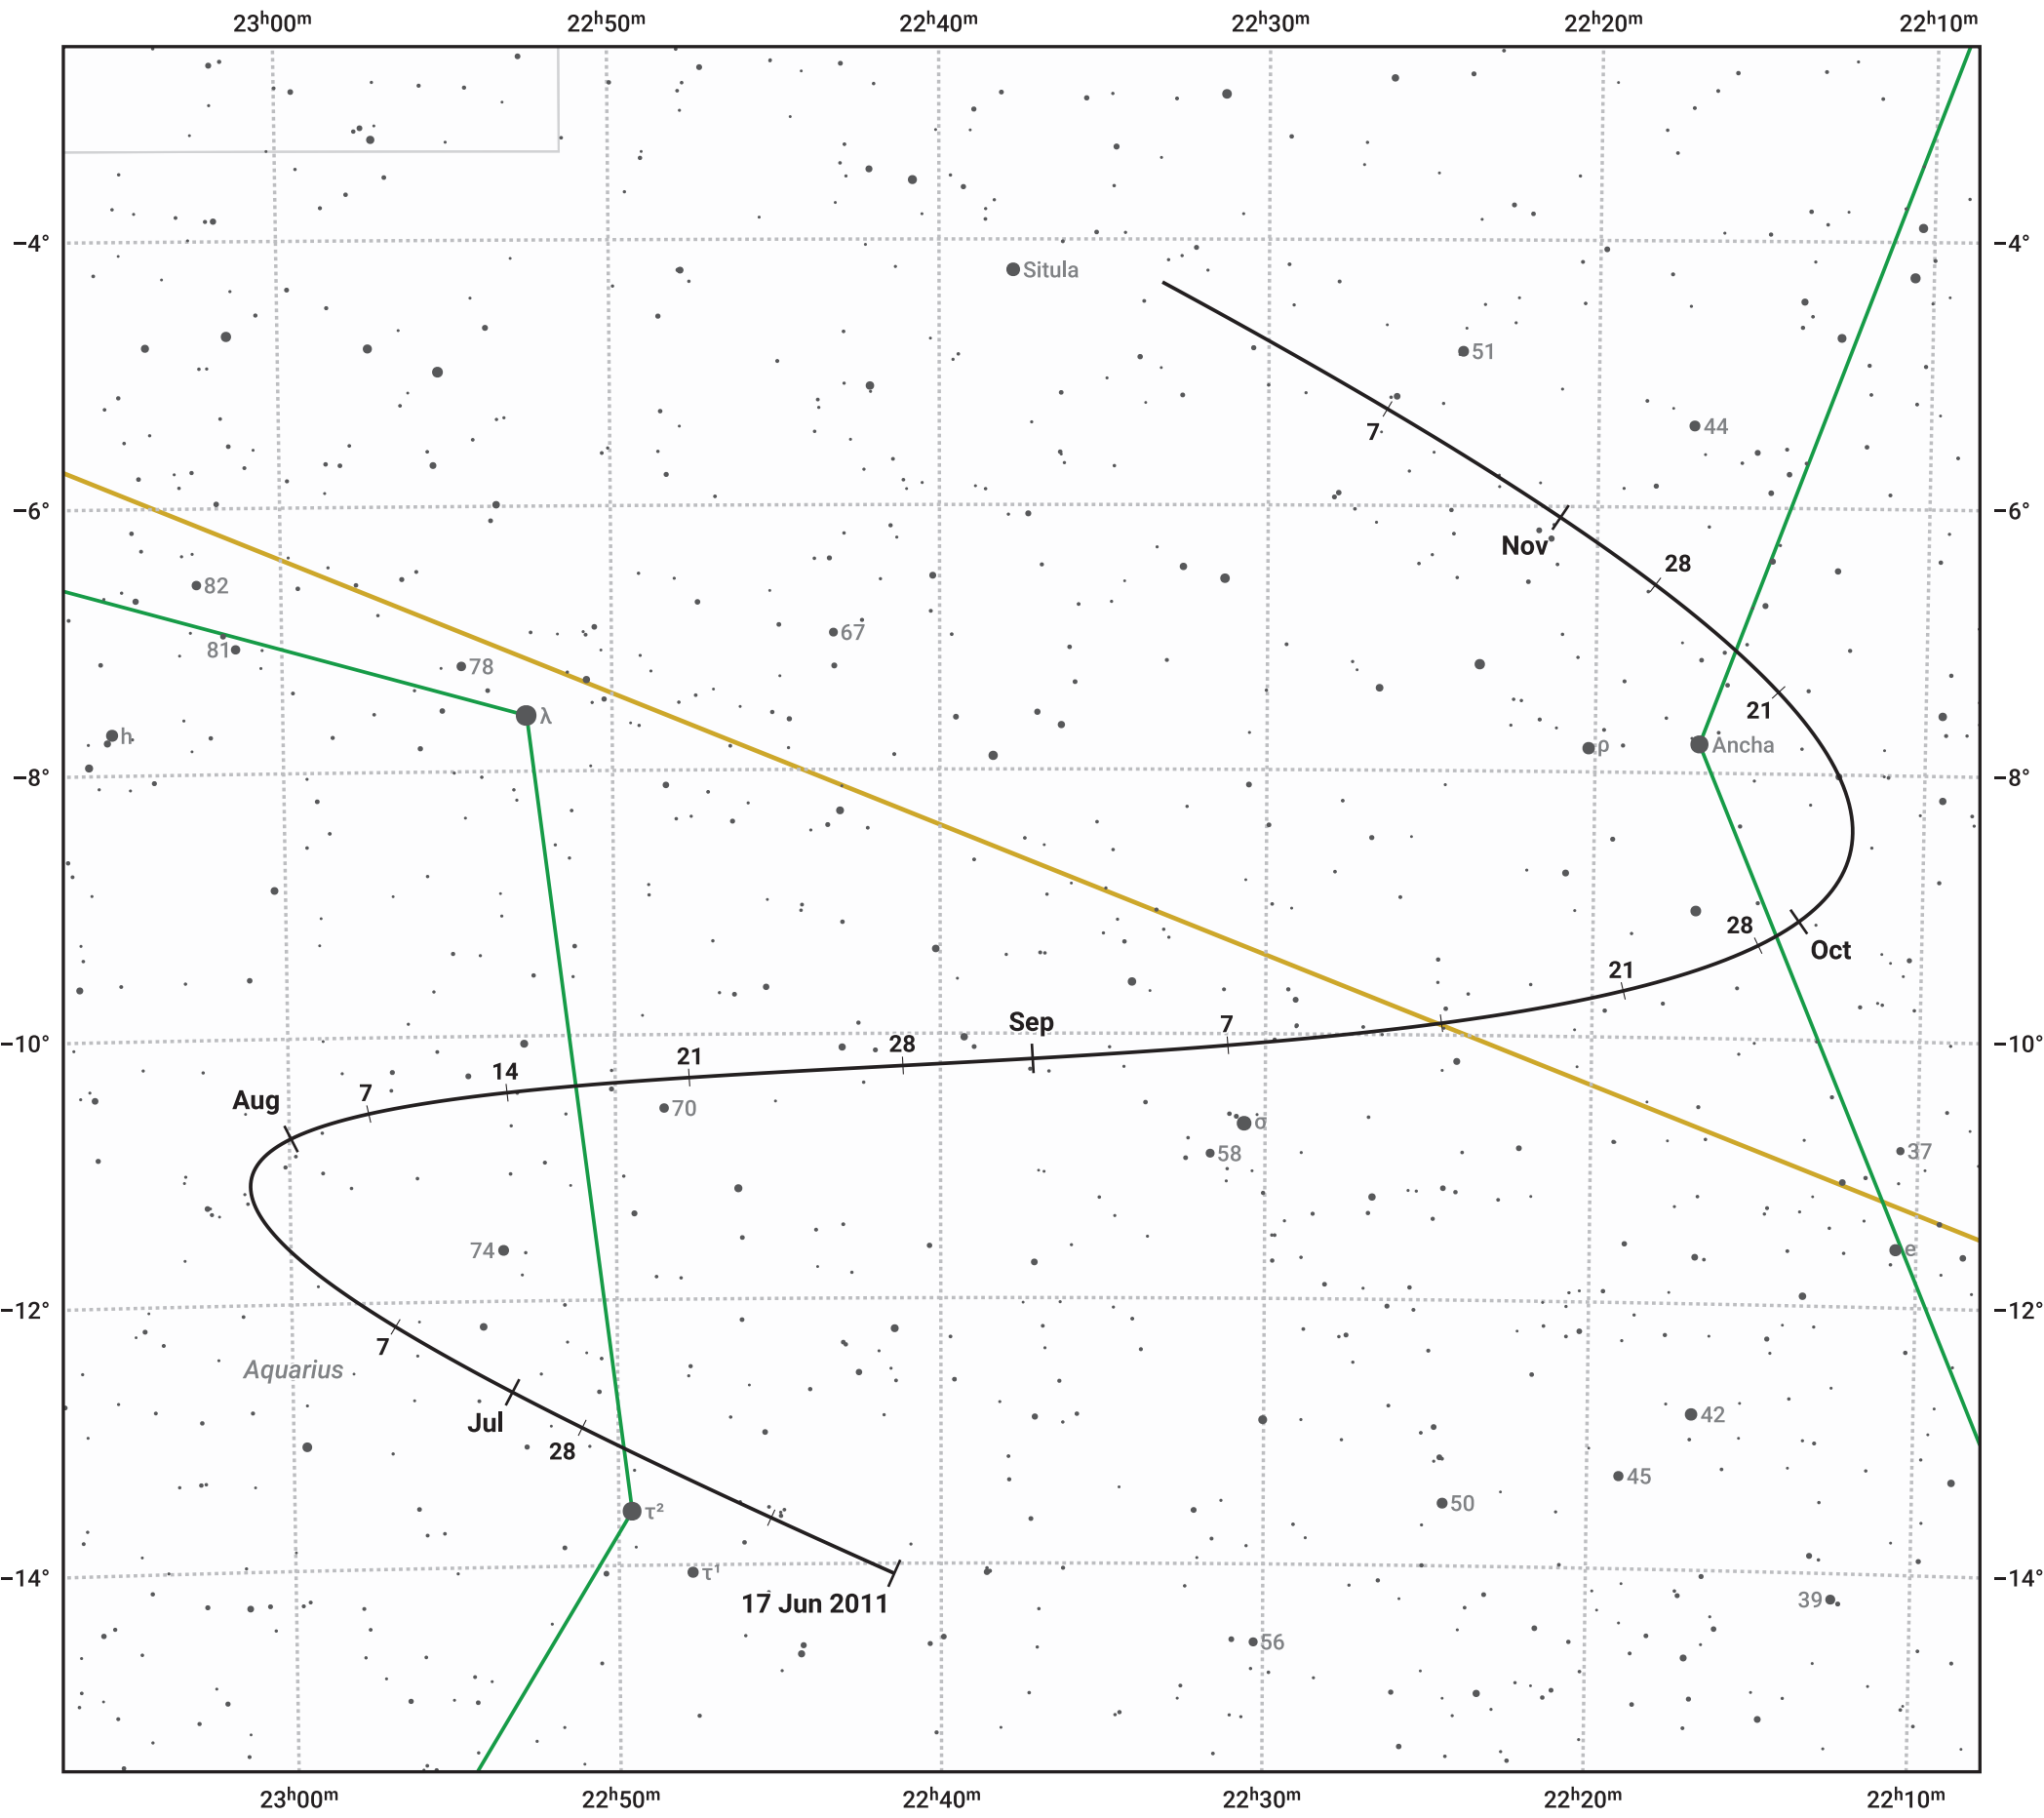

The path of Asteroid 192 Nausikaa around opposition on 31 Aug 2011

© Dominic Ford 2011–2024. Date markers placed at midnight UTC. Downloaded from <https://in-the-sky.org>

Magnitude scale: 10.0 9.0 8.0 7.0 6.0 5.0 4.0 3.0

- Ecliptic Plane
- Galaxy
- Bright nebula
- Open cluster
- ⊕ Globular cluster

Date	Mag	Phase
2011 Jul 1	10.5	95%
2011 Jul 24	9.8	97%
2011 Aug 1	9.6	98%
2011 Aug 22	8.8	100%
2011 Sep 1	8.5	100%
2011 Oct 1	9.3	97%
2011 Oct 22	9.9	95%
2011 Nov 1	10.1	94%