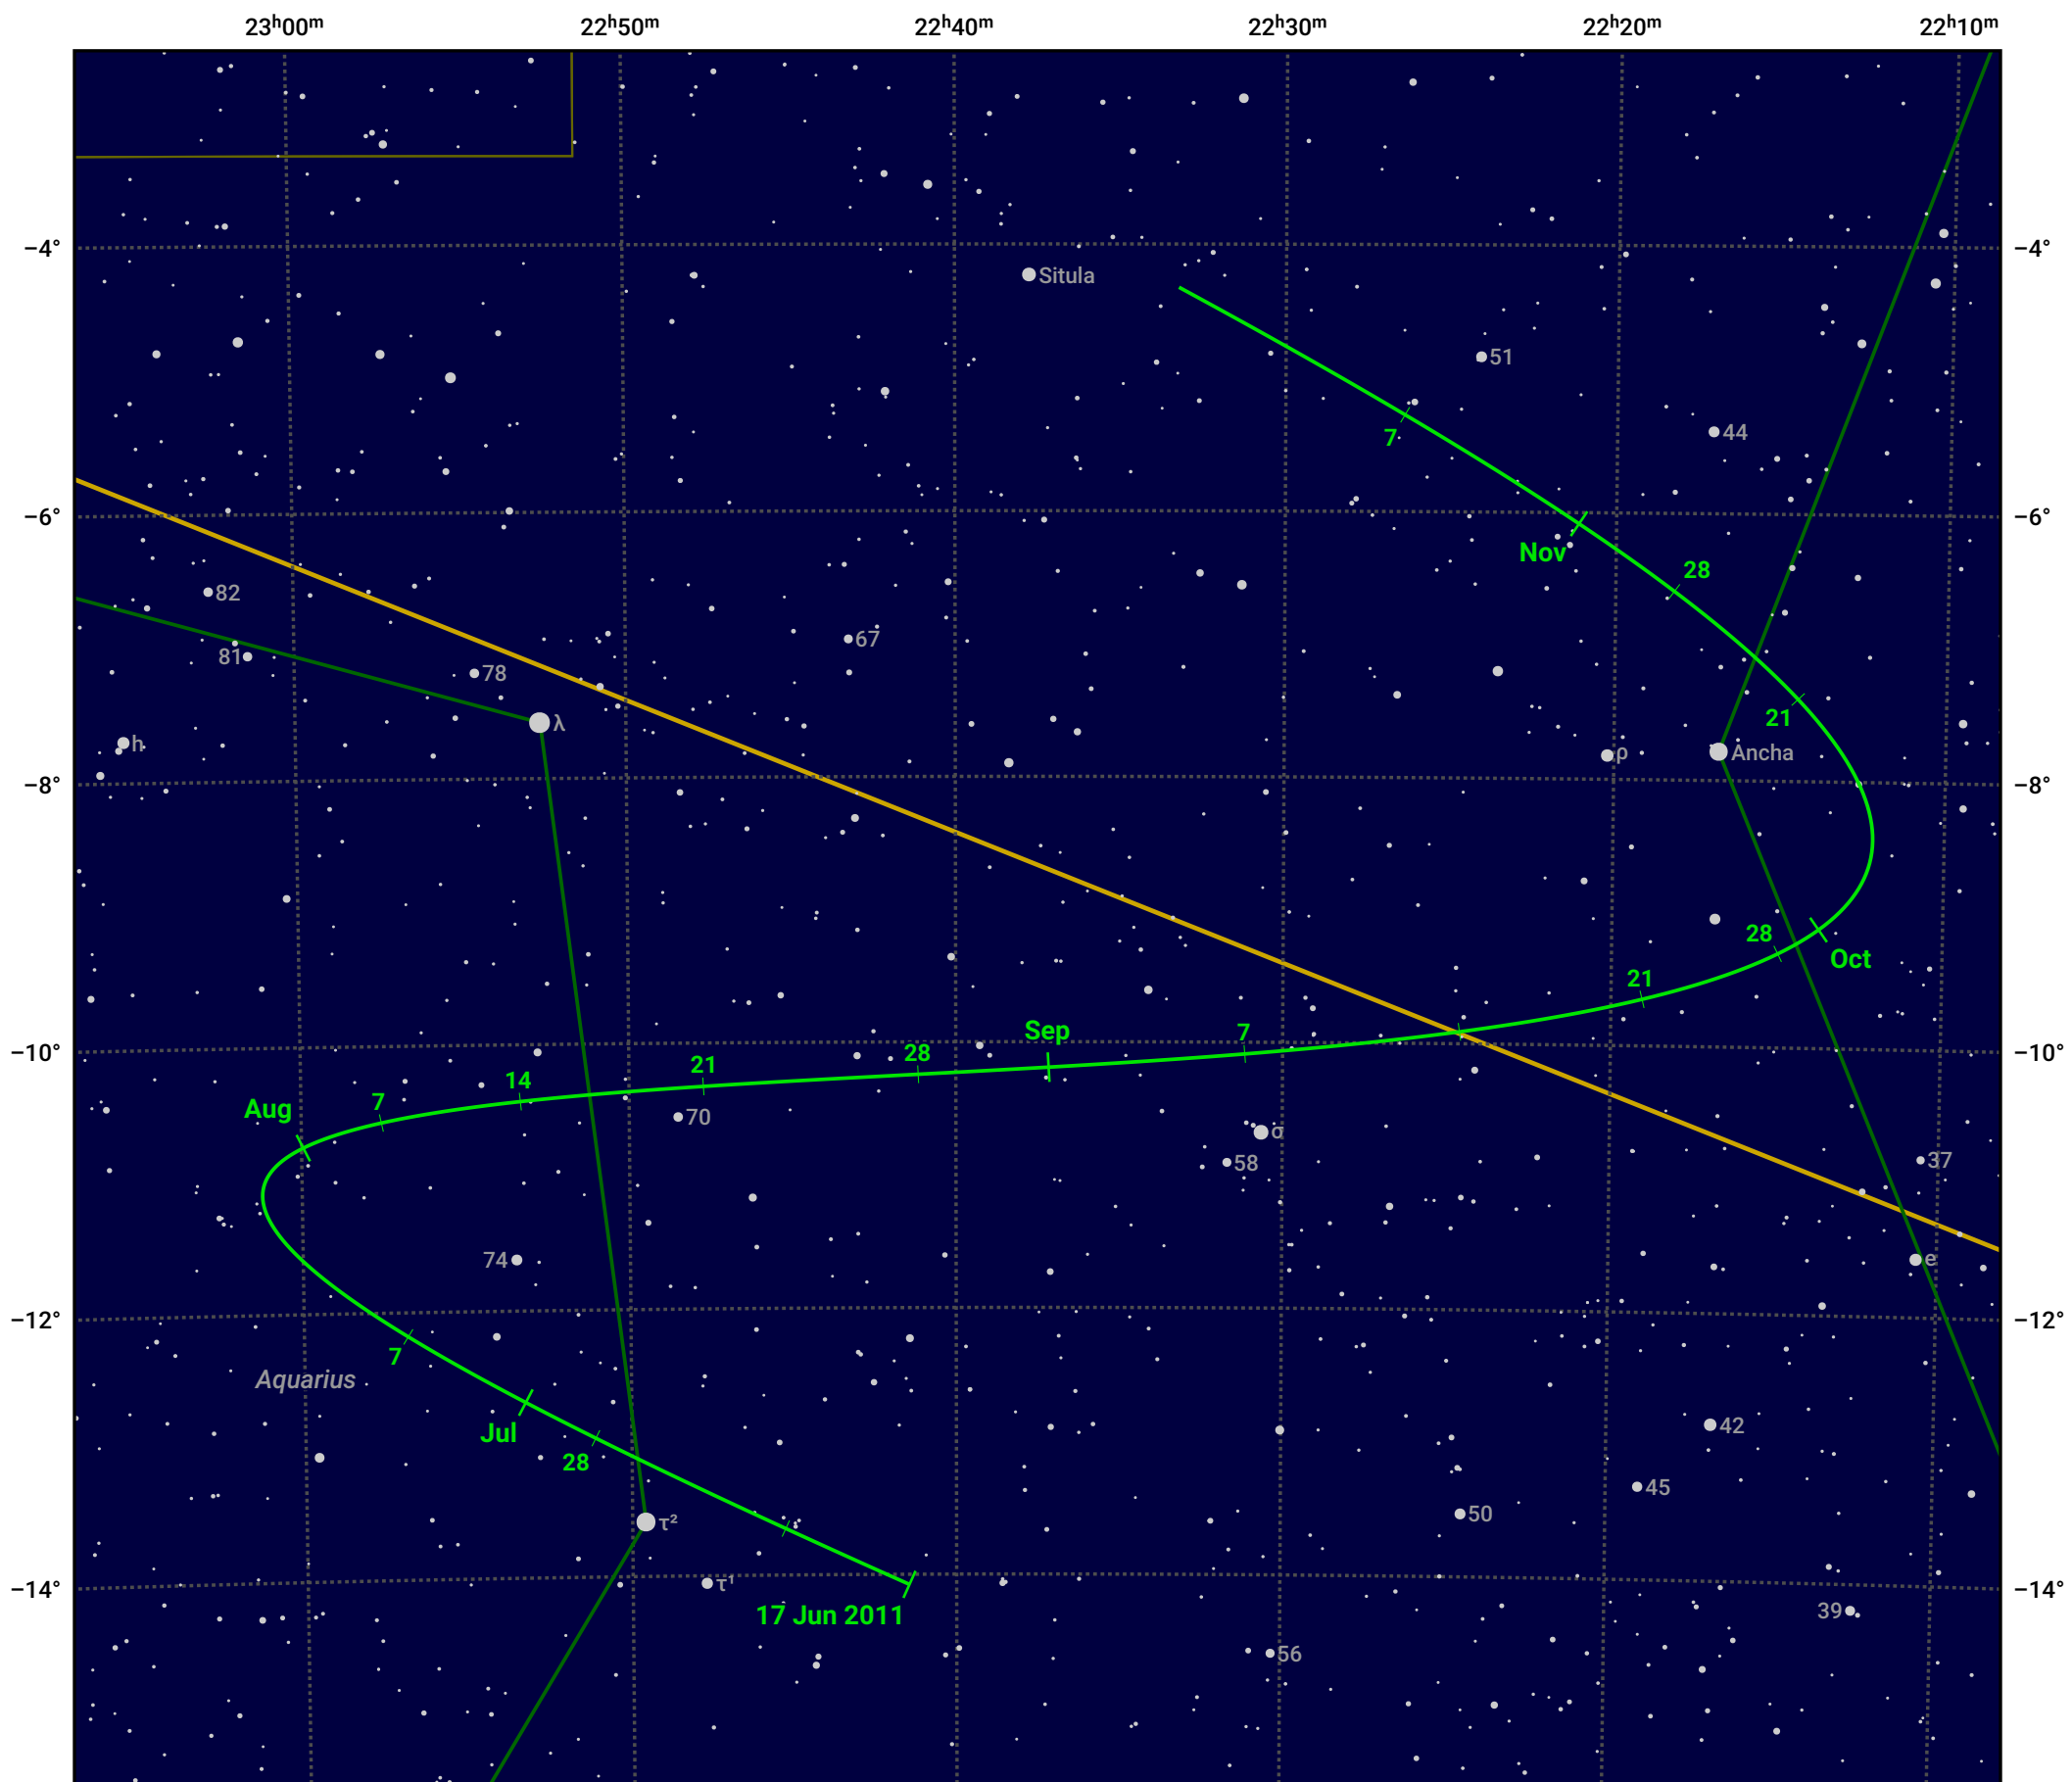

# The path of Asteroid 192 Nausikaa around opposition on 31 Aug 2011

© Dominic Ford 2011–2024. Date markers placed at midnight UTC. Downloaded from <https://in-the-sky.org>

Magnitude scale: 10.0 9.0 8.0 7.0 6.0 5.0 4.0 3.0

— Ecliptic Plane

Galaxy Bright nebula Open cluster Globular cluster

Date	Mag	Phase
2011 Jul 1	10.5	95%
2011 Jul 24	9.8	97%
2011 Aug 1	9.6	98%
2011 Aug 22	8.8	100%
2011 Sep 1	8.5	100%
2011 Oct 1	9.3	97%
2011 Oct 22	9.9	95%
2011 Nov 1	10.1	94%