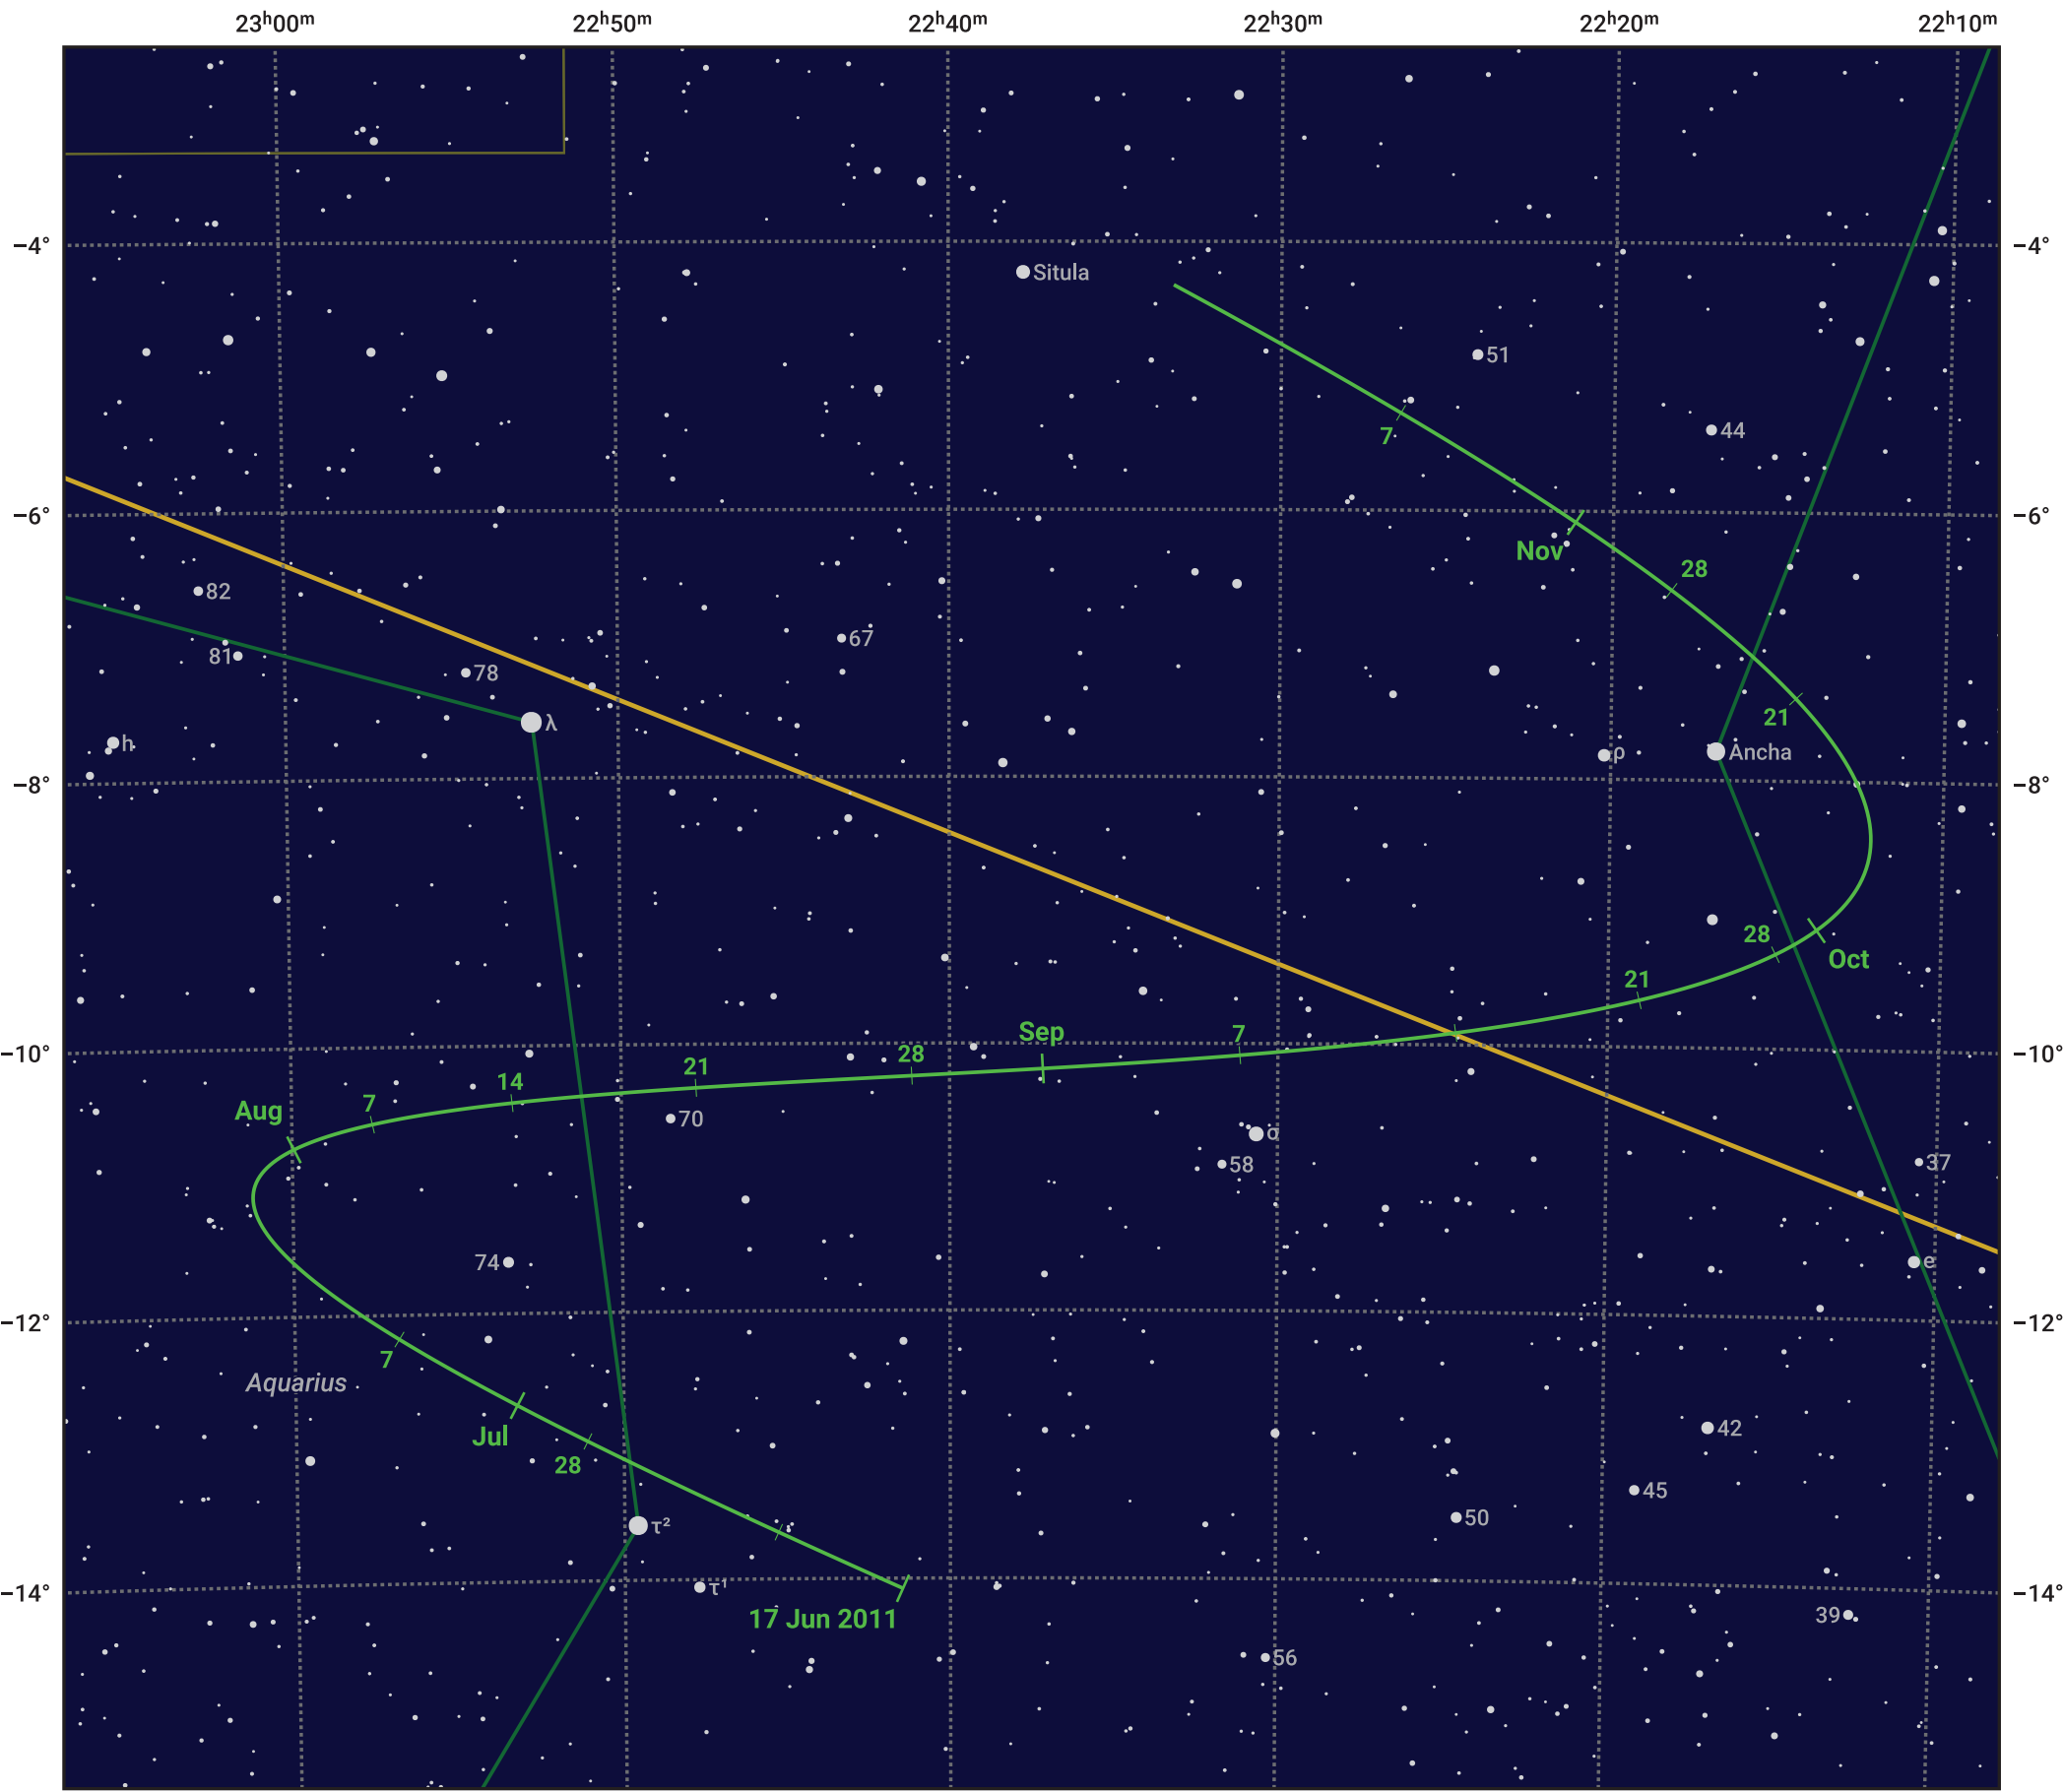

# The path of Asteroid 192 Nausikaa around opposition on 31 Aug 2011

© Dominic Ford 2011–2024. Date markers placed at midnight UTC. Downloaded from <https://in-the-sky.org>

Magnitude scale: 10.0 9.0 8.0 7.0 6.0 5.0 4.0 3.0

— Ecliptic Plane

Galaxy    Bright nebula    Open cluster    Globular cluster

Date	Mag	Phase
2011 Jul 1	10.5	95%
2011 Jul 24	9.8	97%
2011 Aug 1	9.6	98%
2011 Aug 22	8.8	100%
2011 Sep 1	8.5	100%
2011 Oct 1	9.3	97%
2011 Oct 22	9.9	95%
2011 Nov 1	10.1	94%