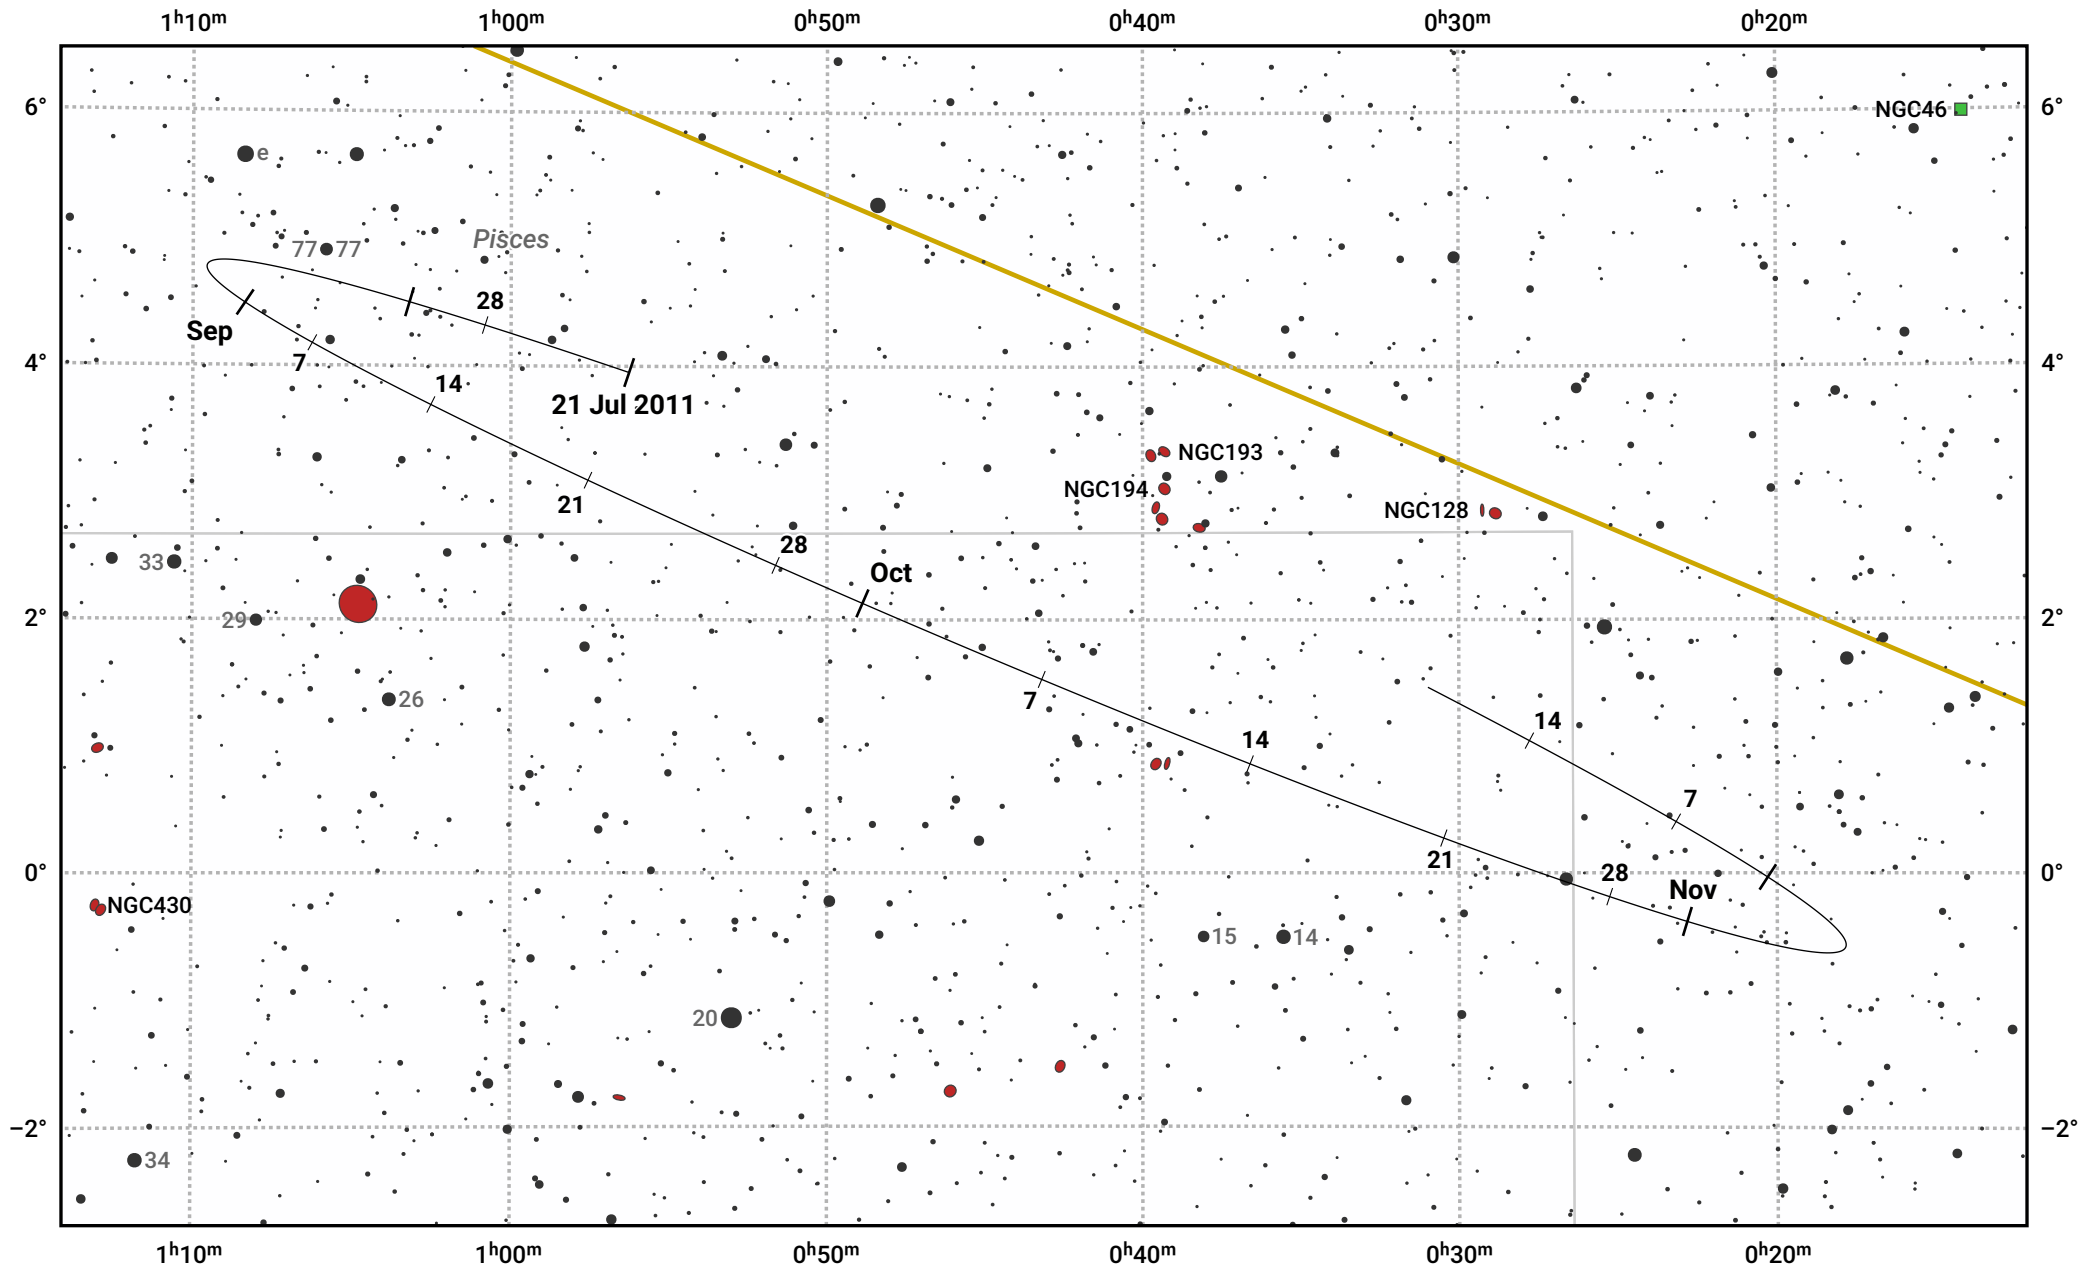

The path of Asteroid 27 Euterpe around opposition on 4 Oct 2011

© Dominic Ford 2011–2024. Date markers placed at midnight UTC. Downloaded from <https://in-the-sky.org>

Magnitude scale: 11.0 10.0 9.0 8.0 7.0 6.0 5.0 4.0

— Ecliptic Plane

Galaxy Bright nebula Open cluster Globular cluster

Date	Mag	Phase
2011 Aug 1	11.3	96%
2011 Sep 1	10.5	98%
2011 Sep 2	10.5	98%
2011 Oct 1	9.5	100%
2011 Oct 3	9.4	100%
2011 Nov 1	10.1	98%
2011 Nov 18	10.5	97%
2011 Dec 1	10.7	95%