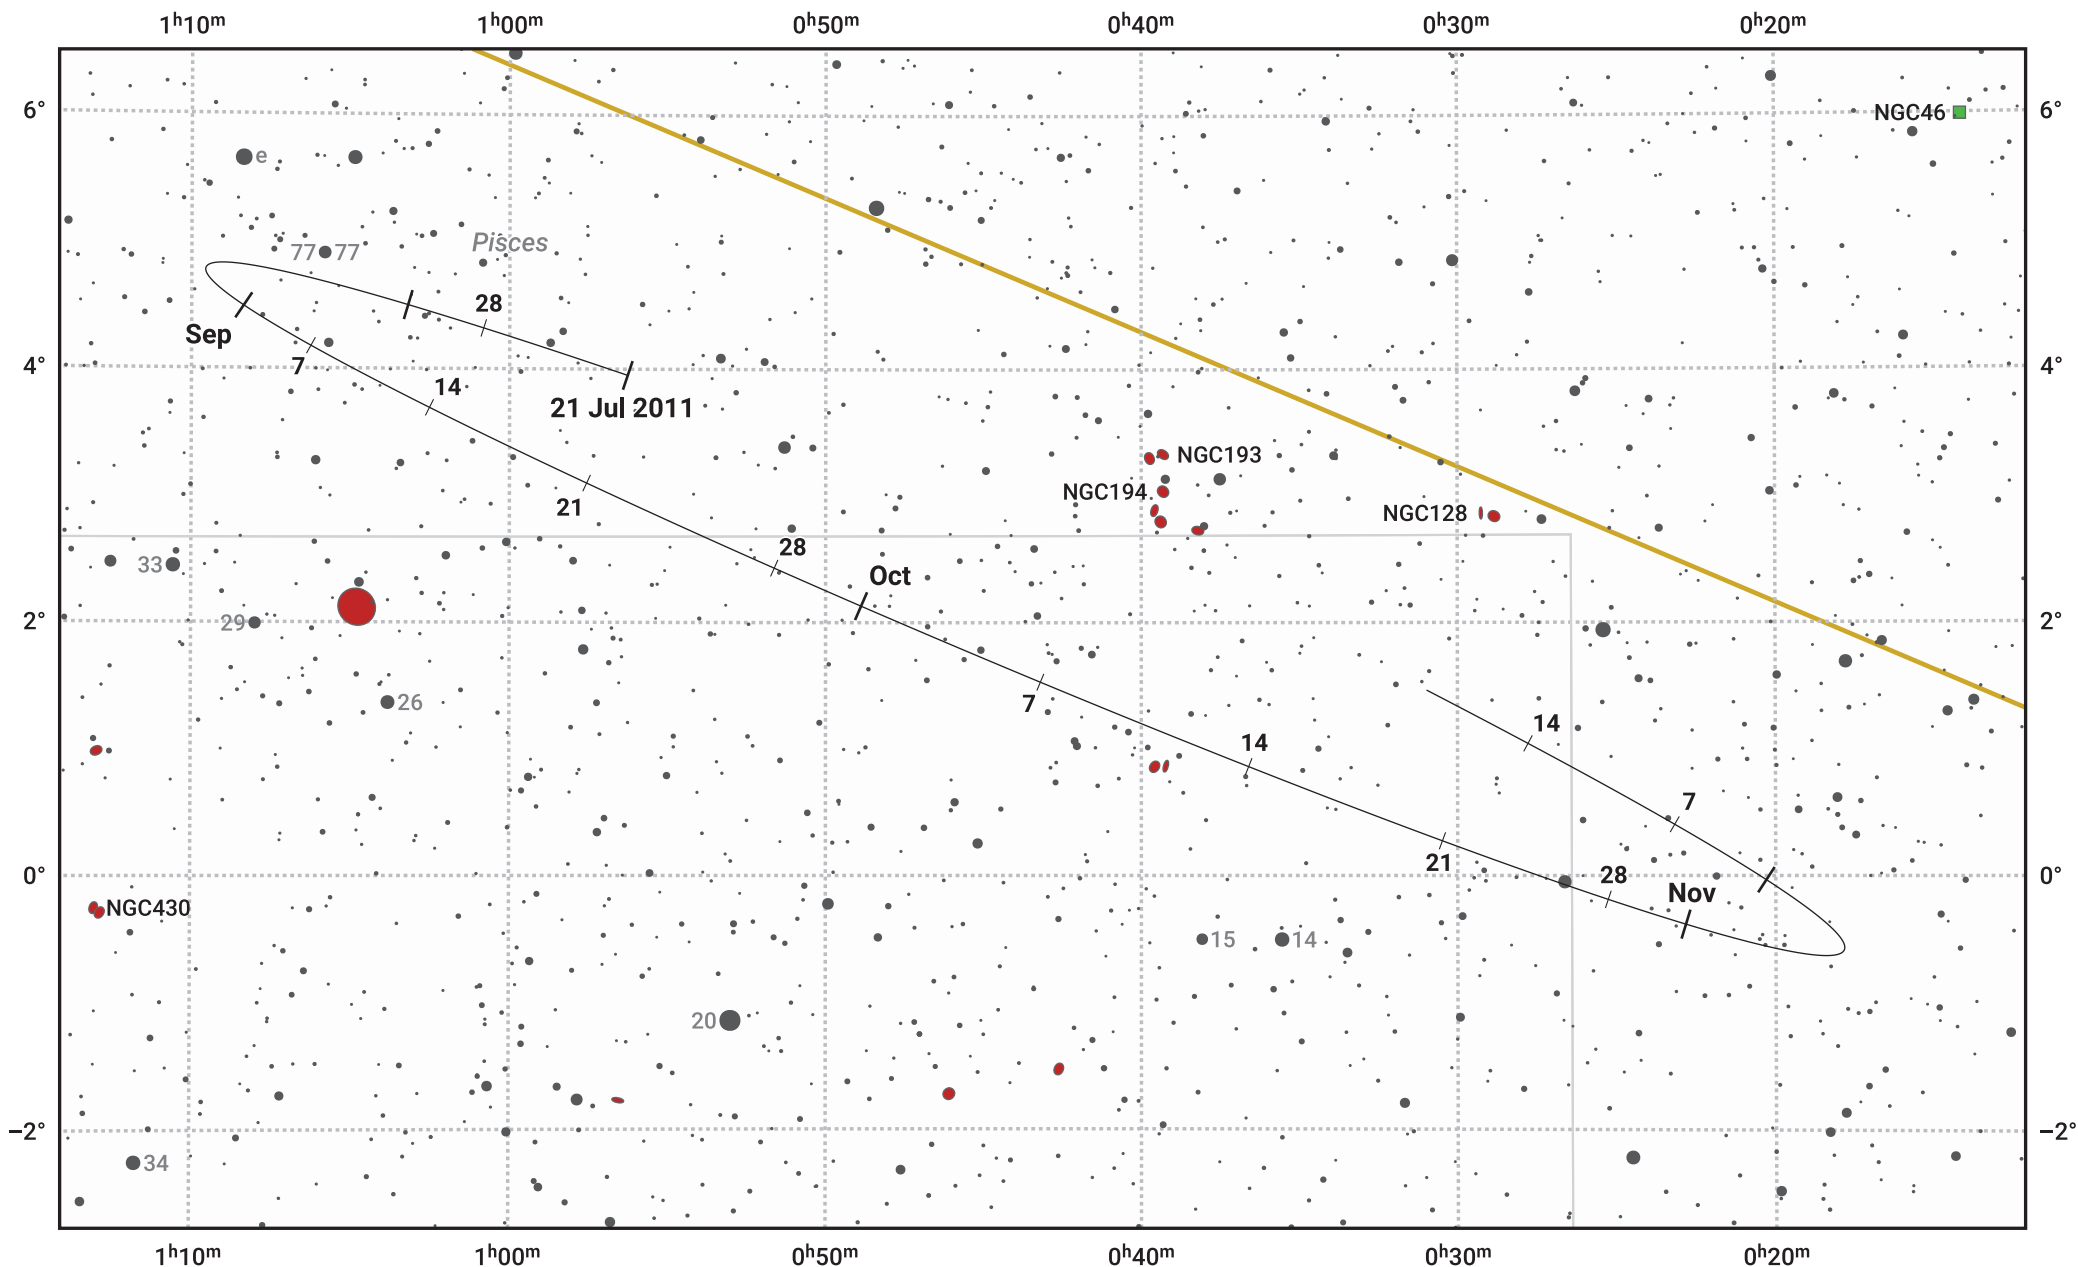

The path of Asteroid 27 Euterpe around opposition on 4 Oct 2011

© Dominic Ford 2011–2024. Date markers placed at midnight UTC. Downloaded from <https://in-the-sky.org>

Magnitude scale: · 11.0 · 10.0 · 9.0 · 8.0 · 7.0 · 6.0 · 5.0 · 4.0

- Ecliptic Plane
- Galaxy
- Bright nebula
- Open cluster
- ⊕ Globular cluster

Date	Mag	Phase
2011 Aug 1	11.3	96%
2011 Sep 1	10.5	98%
2011 Sep 2	10.5	98%
2011 Oct 1	9.5	100%
2011 Oct 3	9.4	100%
2011 Nov 1	10.1	98%
2011 Nov 18	10.5	97%
2011 Dec 1	10.7	95%