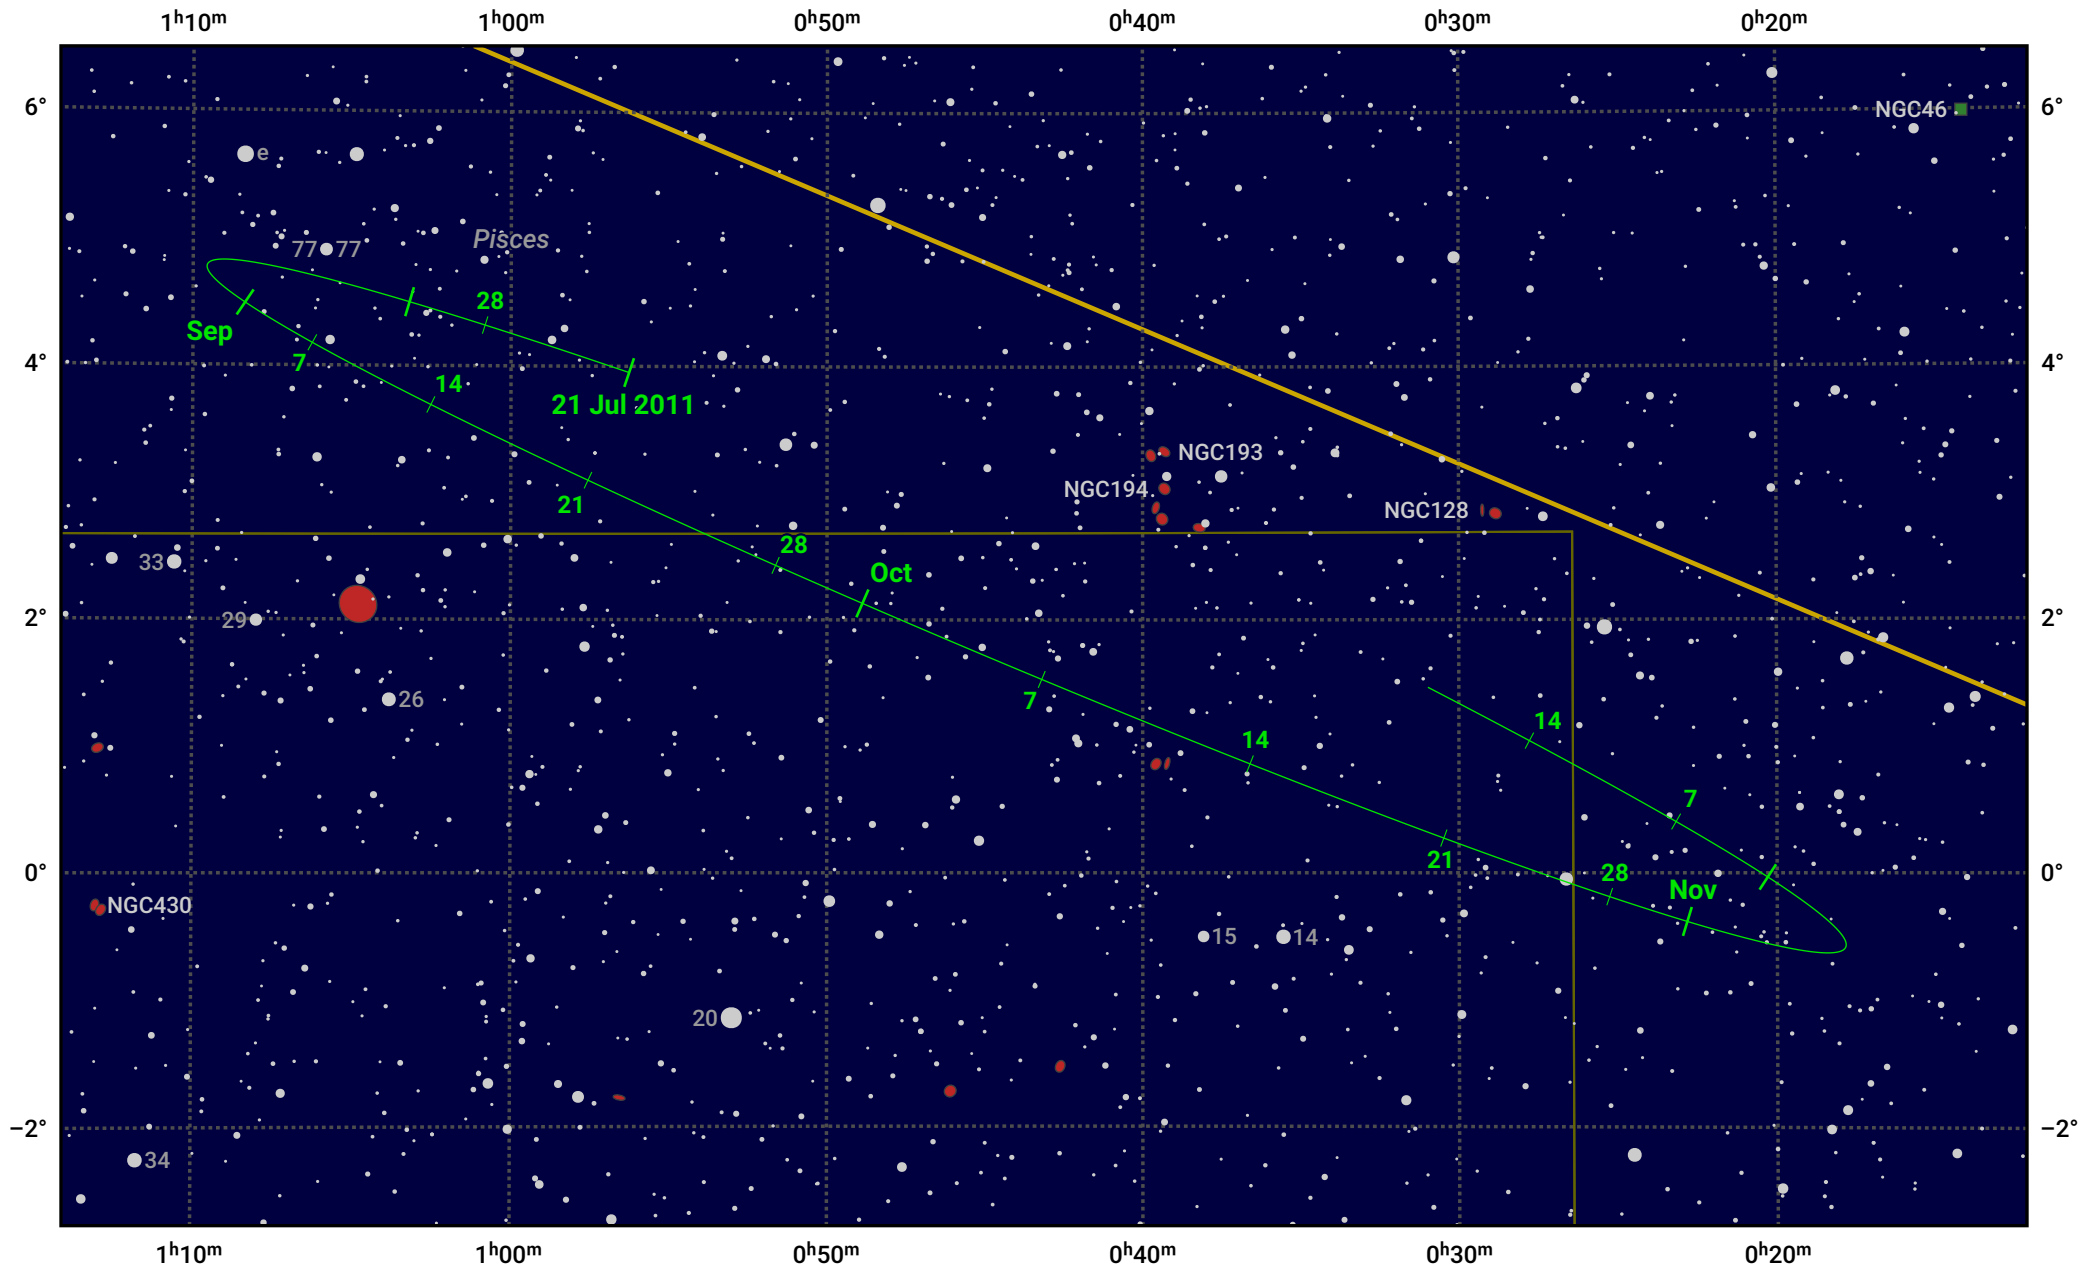

The path of Asteroid 27 Euterpe around opposition on 4 Oct 2011

© Dominic Ford 2011–2024. Date markers placed at midnight UTC. Downloaded from <https://in-the-sky.org>

Magnitude scale: 11.0 10.0 9.0 8.0 7.0 6.0 5.0 4.0

— Ecliptic Plane

Galaxy Bright nebula Open cluster Globular cluster

Date	Mag	Phase
2011 Aug 1	11.3	96%
2011 Sep 1	10.5	98%
2011 Sep 2	10.5	98%
2011 Oct 1	9.5	100%
2011 Oct 3	9.4	100%
2011 Nov 1	10.1	98%
2011 Nov 18	10.5	97%
2011 Dec 1	10.7	95%