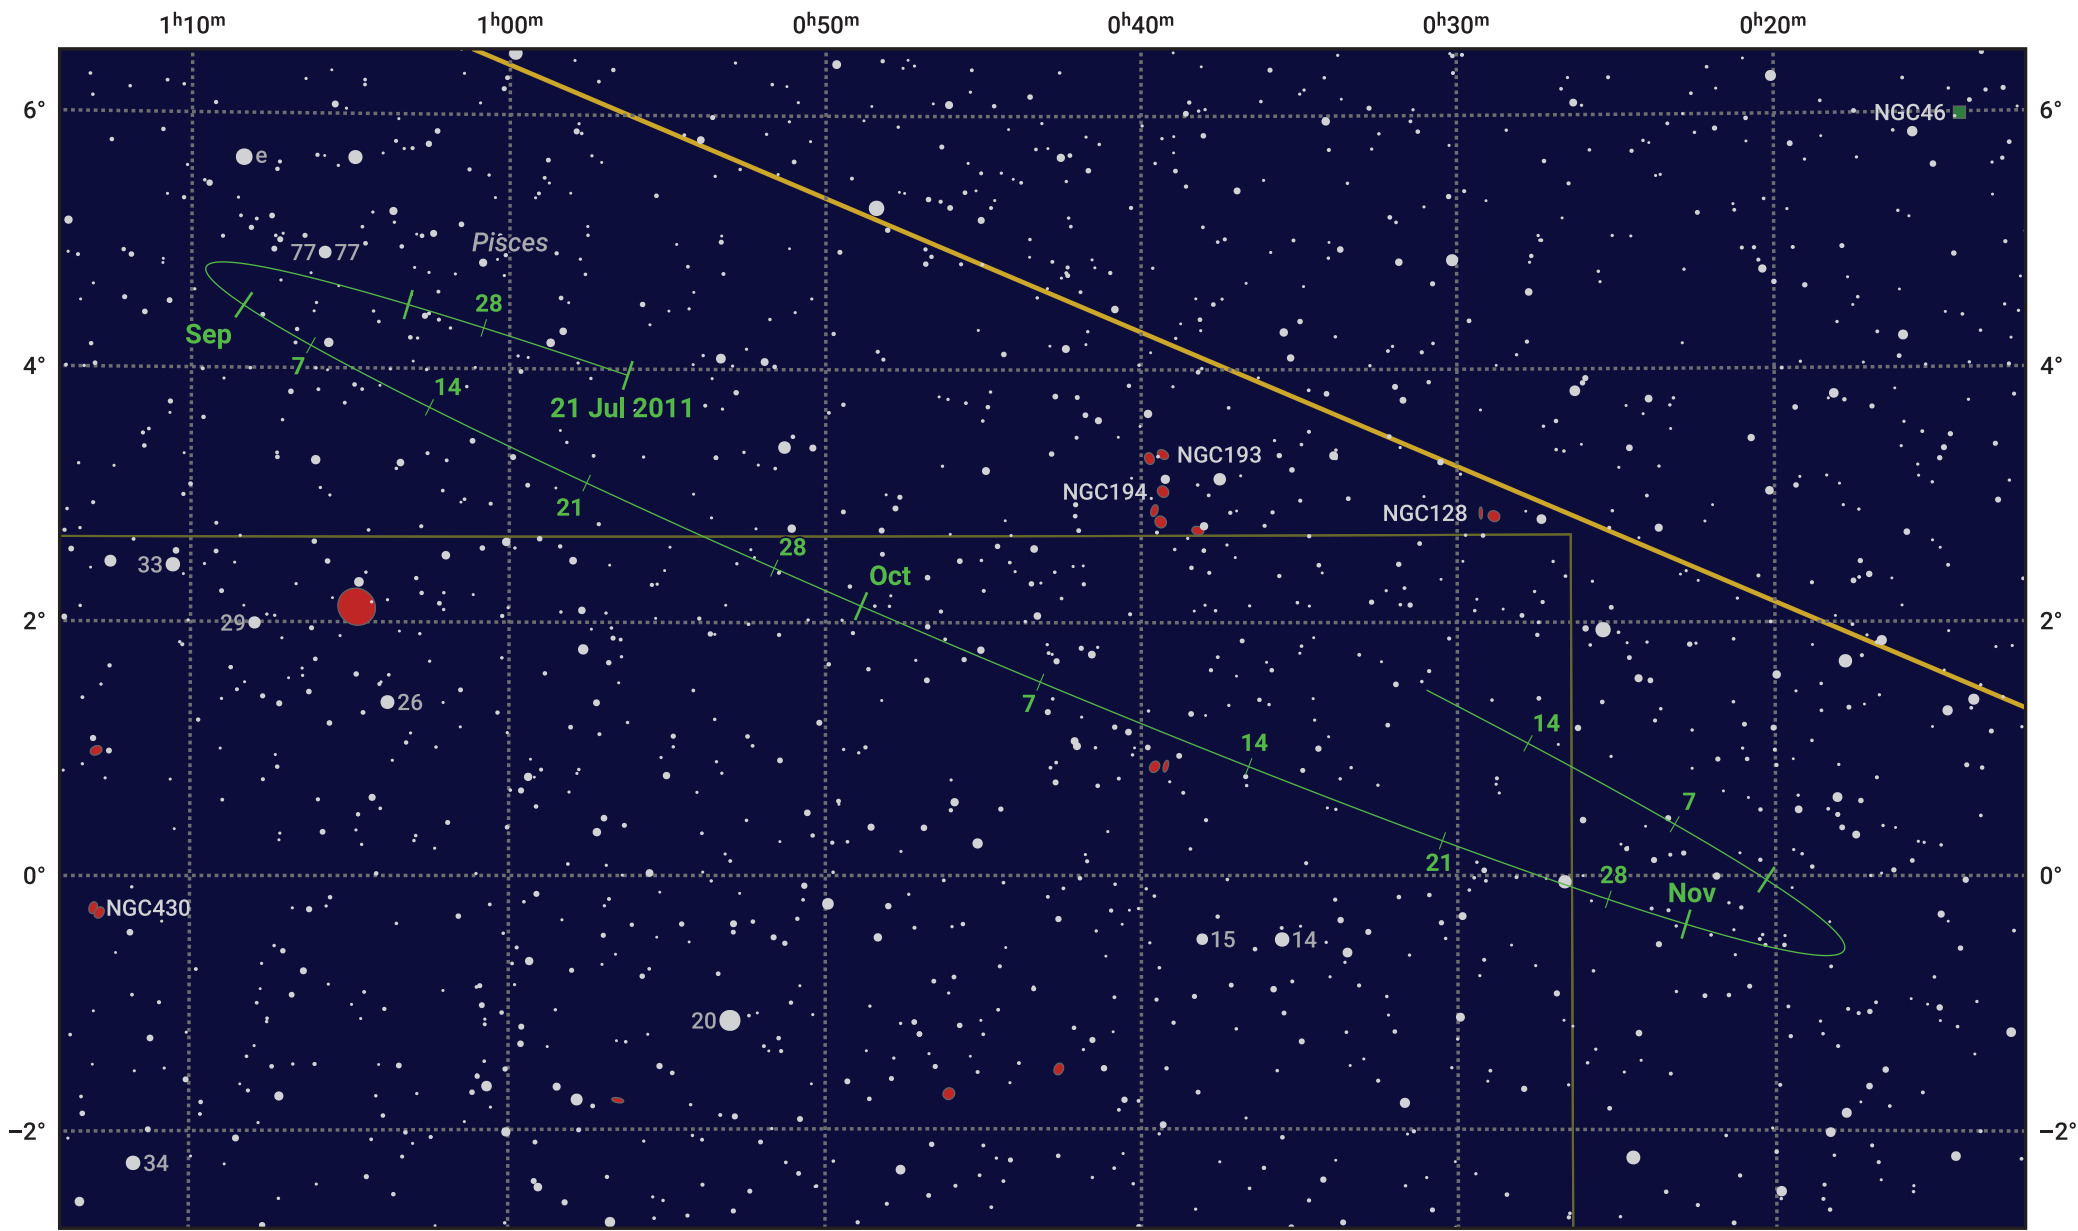

The path of Asteroid 27 Euterpe around opposition on 4 Oct 2011

© Dominic Ford 2011–2024. Date markers placed at midnight UTC. Downloaded from <https://in-the-sky.org>

Magnitude scale: · 11.0 · 10.0 · 9.0 · 8.0 · 7.0 · 6.0 · 5.0 · 4.0

— Ecliptic Plane

- Galaxy
- Bright nebula
- Open cluster
- Globular cluster

Date	Mag	Phase
2011 Aug 1	11.3	96%
2011 Sep 1	10.5	98%
2011 Sep 2	10.5	98%
2011 Oct 1	9.5	100%
2011 Oct 3	9.4	100%
2011 Nov 1	10.1	98%
2011 Nov 18	10.5	97%
2011 Dec 1	10.7	95%