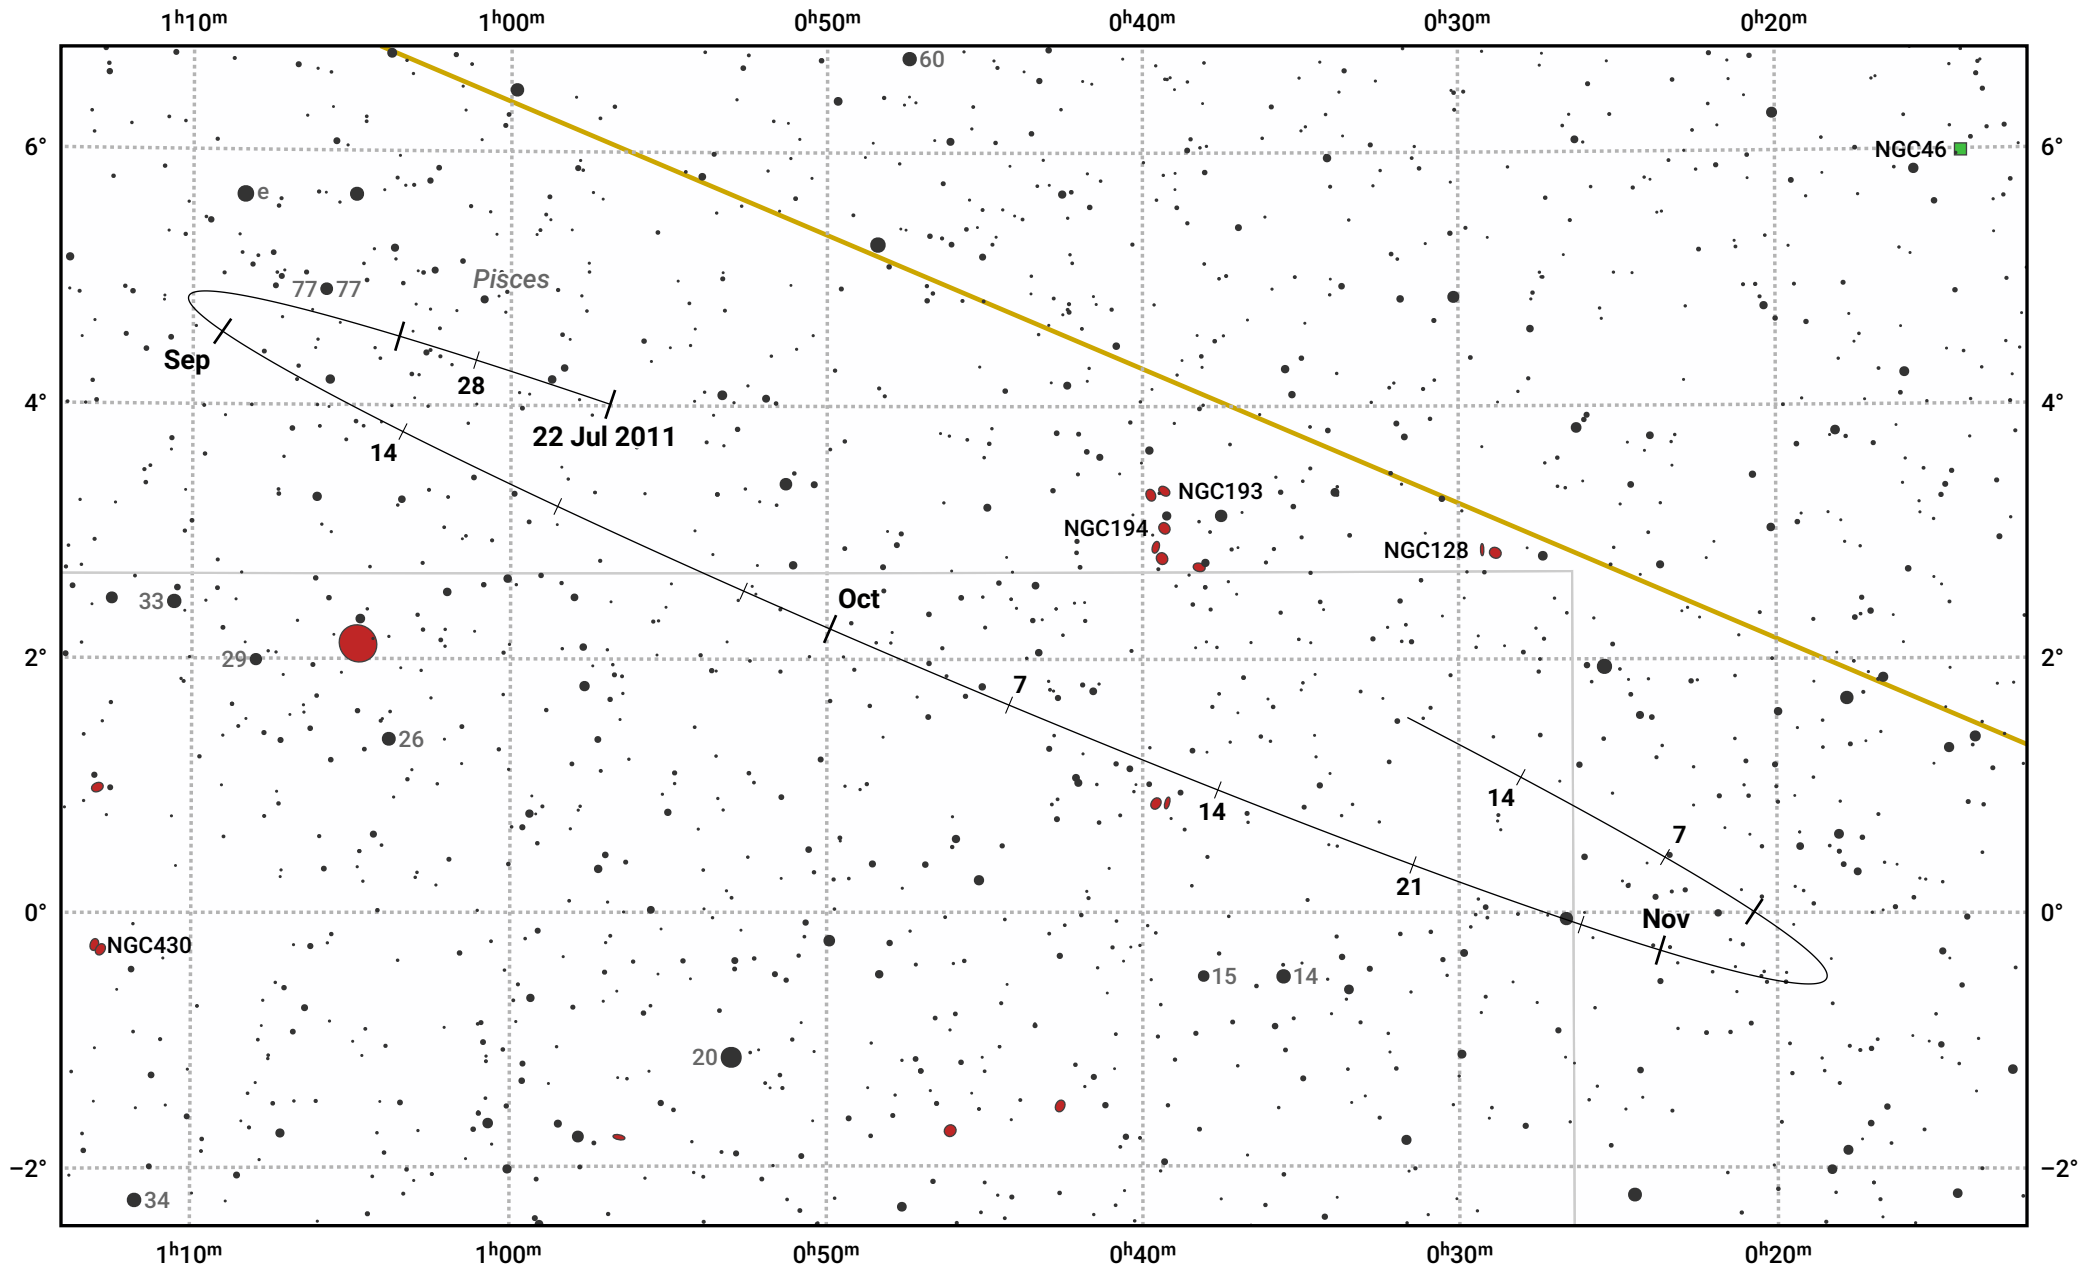

The path of Asteroid 27 Euterpe around opposition on 5 Oct 2011

© Dominic Ford 2011–2024. Date markers placed at midnight UTC. Downloaded from <https://in-the-sky.org>

Magnitude scale: 11.0 10.0 9.0 8.0 7.0 6.0 5.0 4.0

— Ecliptic Plane

Galaxy Bright nebula Open cluster Globular cluster

Date	Mag	Phase
2011 Aug 1	11.3	96%
2011 Sep 1	10.5	98%
2011 Sep 2	10.5	98%
2011 Oct 1	9.5	100%
2011 Oct 3	9.4	100%
2011 Nov 1	10.1	98%
2011 Nov 19	10.5	97%
2011 Dec 1	10.7	95%