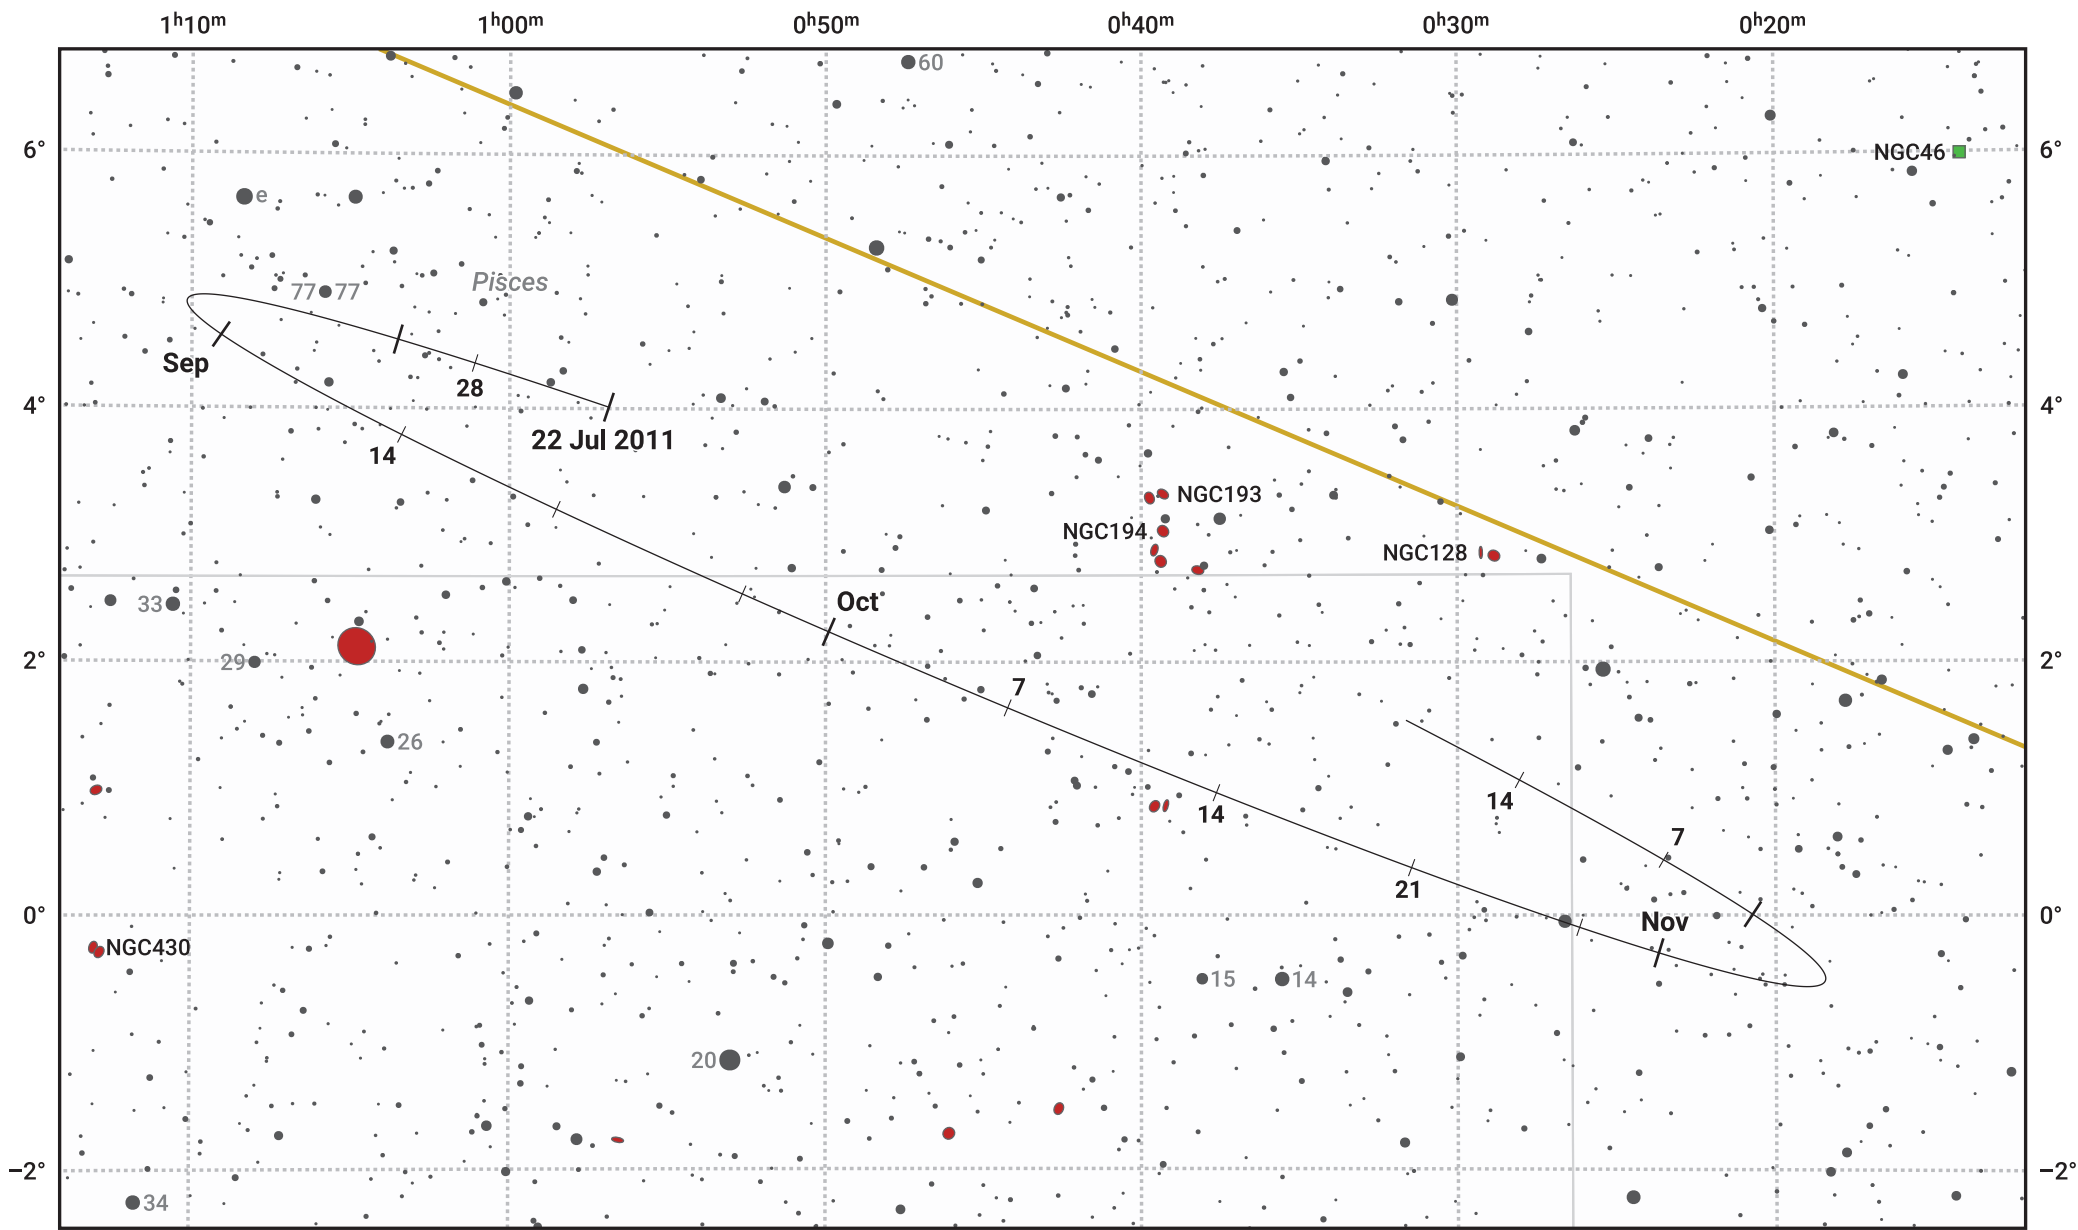

# The path of Asteroid 27 Euterpe around opposition on 5 Oct 2011

© Dominic Ford 2011–2024. Date markers placed at midnight UTC. Downloaded from <https://in-the-sky.org>

Magnitude scale: · 11.0 · 10.0 · 9.0 · 8.0 · 7.0 · 6.0 · 5.0 · 4.0

— Ecliptic Plane

Galaxy    Bright nebula    Open cluster    Globular cluster

Date	Mag	Phase
2011 Aug 1	11.3	96%
2011 Sep 1	10.5	98%
2011 Sep 2	10.5	98%
2011 Oct 1	9.5	100%
2011 Oct 3	9.4	100%
2011 Nov 1	10.1	98%
2011 Nov 19	10.5	97%
2011 Dec 1	10.7	95%