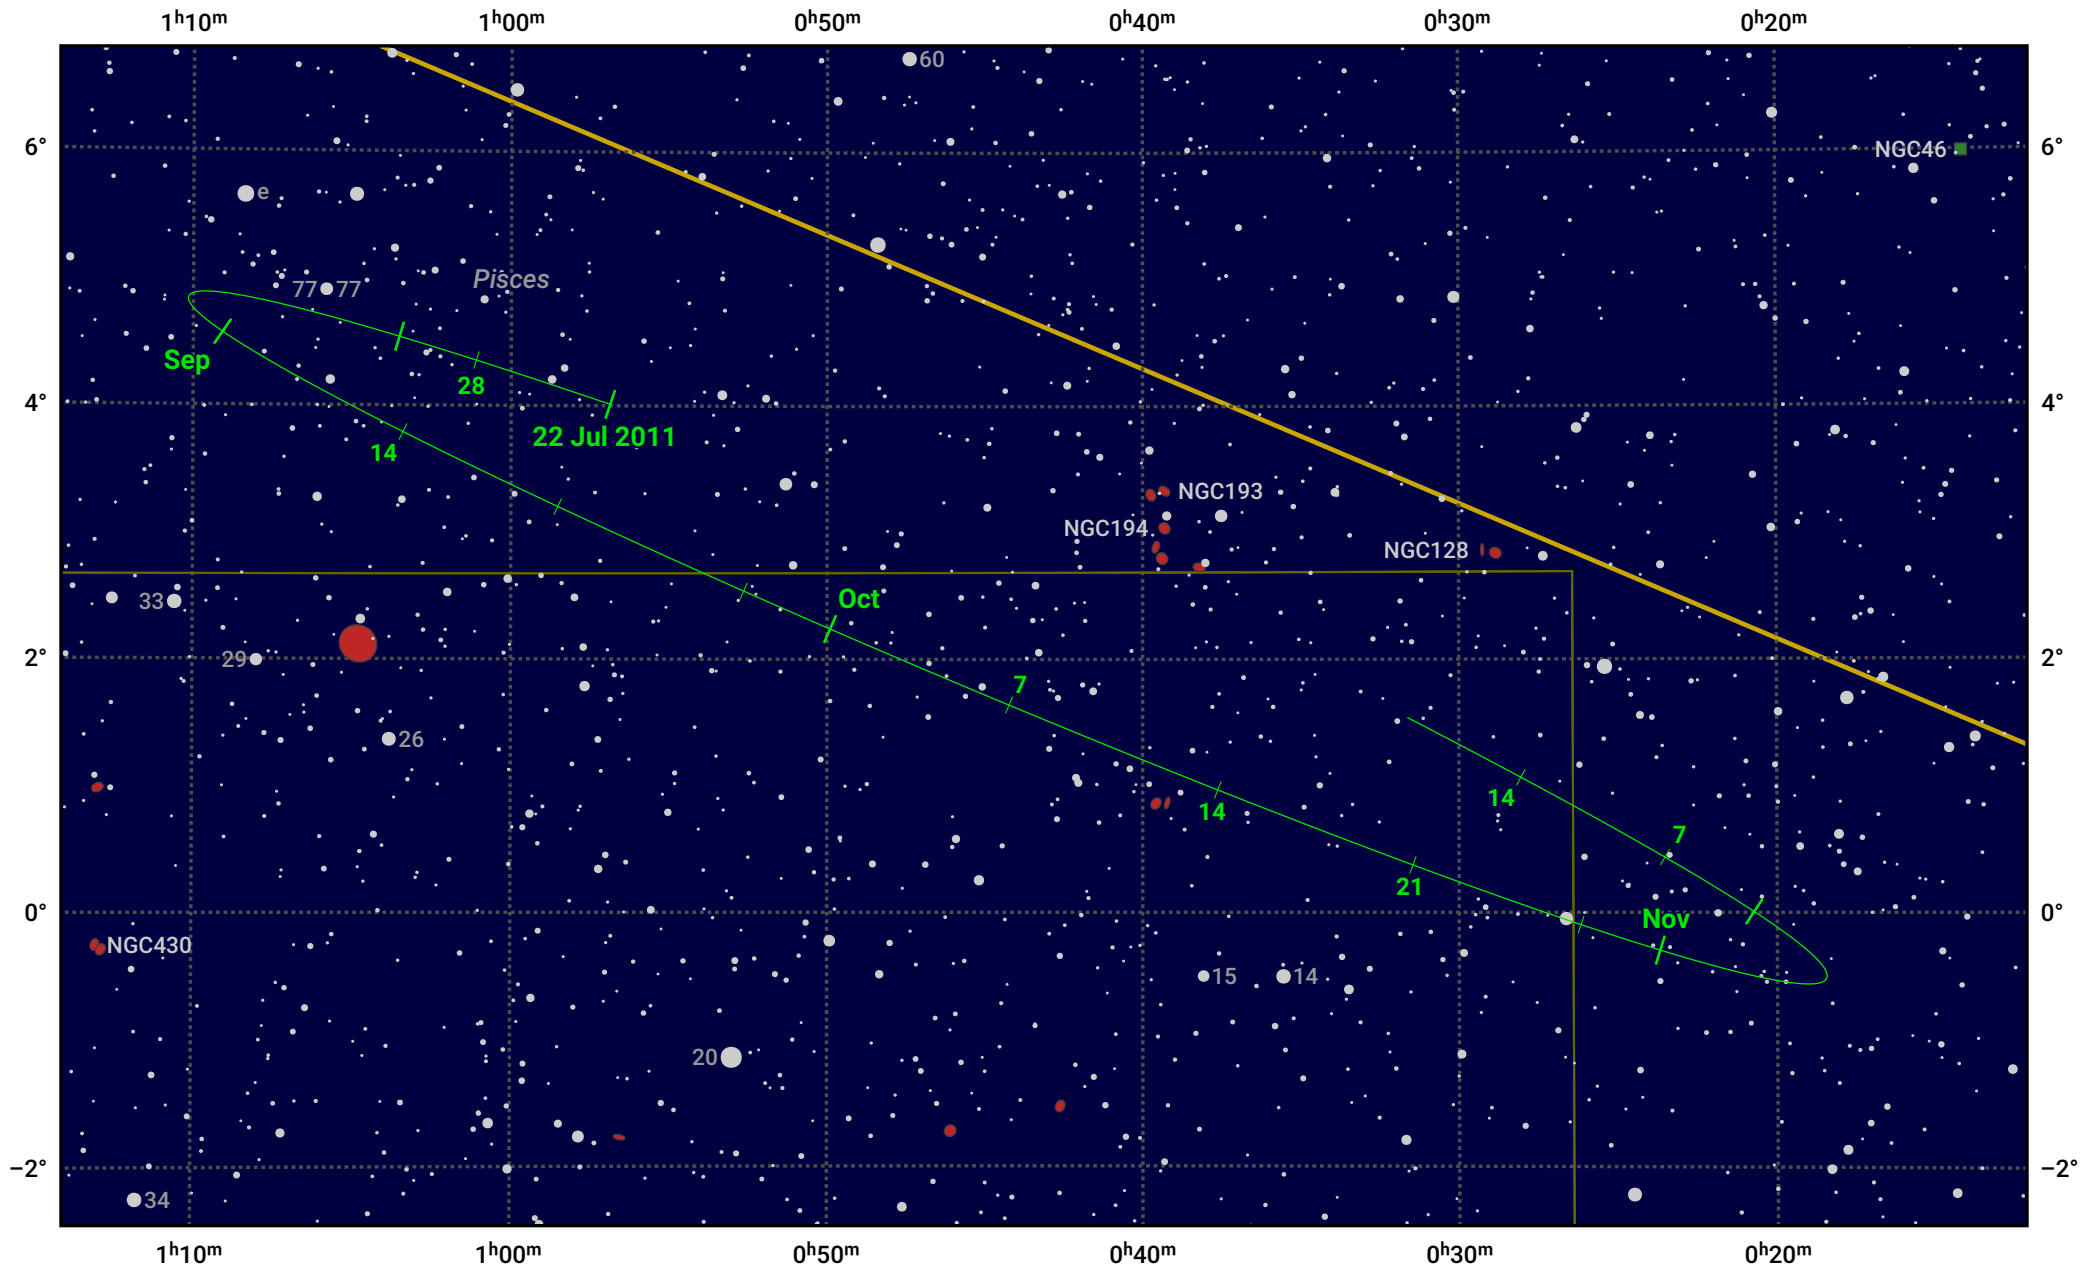

The path of Asteroid 27 Euterpe around opposition on 5 Oct 2011

© Dominic Ford 2011–2024. Date markers placed at midnight UTC. Downloaded from <https://in-the-sky.org>

Magnitude scale: 11.0 10.0 9.0 8.0 7.0 6.0 5.0 4.0

— Ecliptic Plane

Galaxy Bright nebula Open cluster Globular cluster

Date	Mag	Phase
2011 Aug 1	11.3	96%
2011 Sep 1	10.5	98%
2011 Sep 2	10.5	98%
2011 Oct 1	9.5	100%
2011 Oct 3	9.4	100%
2011 Nov 1	10.1	98%
2011 Nov 19	10.5	97%
2011 Dec 1	10.7	95%