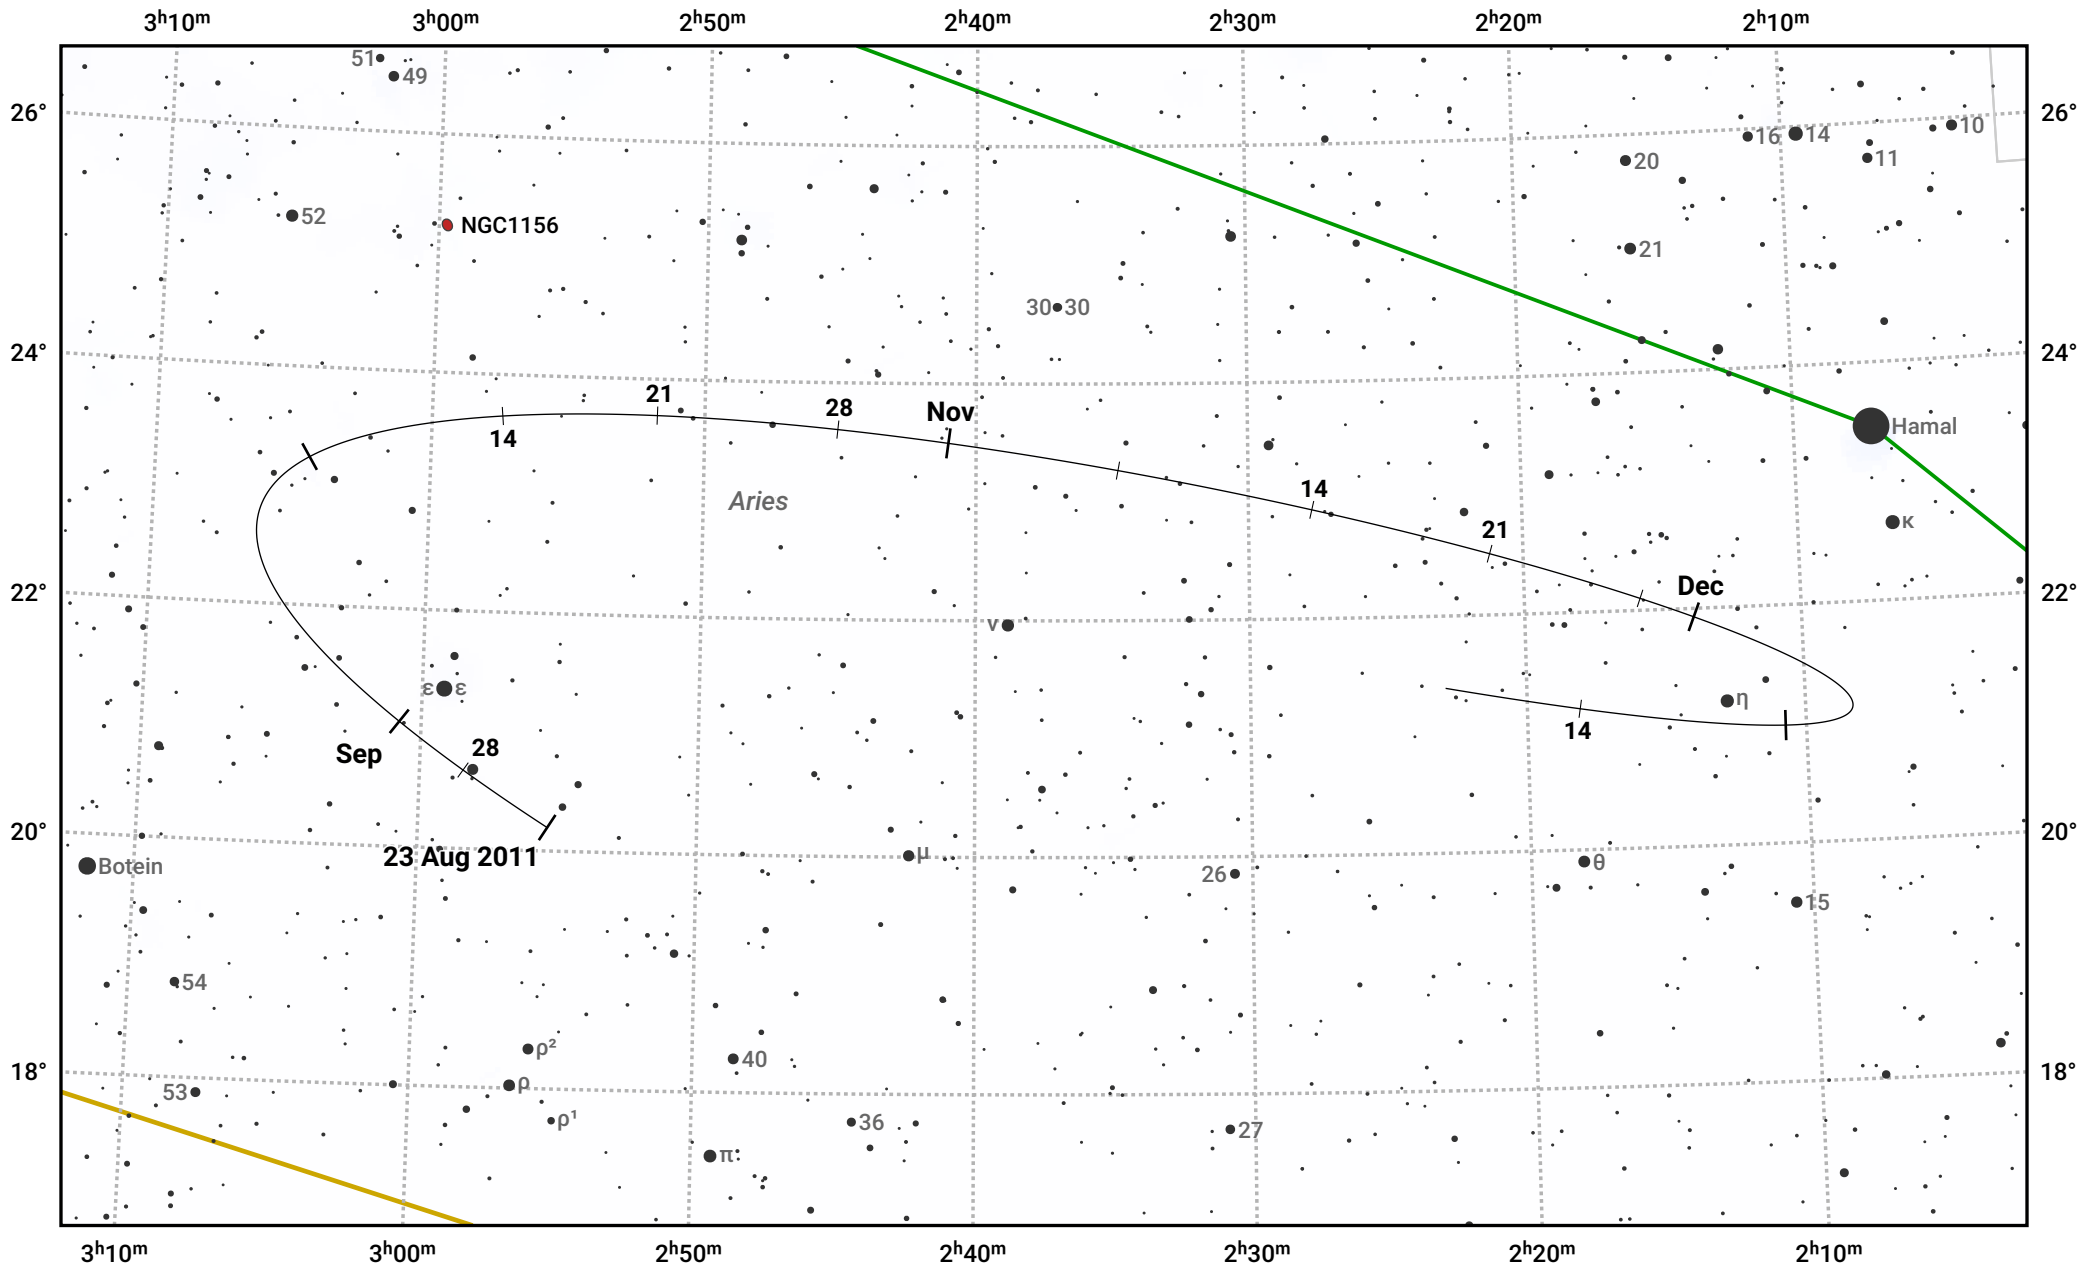

The path of Asteroid 29 Amphitrite around opposition on 6 Nov 2011

© Dominic Ford 2011–2024. Date markers placed at midnight UTC. Downloaded from <https://in-the-sky.org>

Magnitude scale: 10.0 9.0 8.0 7.0 6.0 5.0 4.0 3.0 2.0

— Ecliptic Plane

Galaxy Bright nebula Open cluster Globular cluster

Date	Mag	Phase
2011 Sep 1	10.3	96%
2011 Oct 1	9.7	98%
2011 Oct 11	9.5	99%
2011 Nov 1	9.0	100%
2011 Dec 1	9.4	99%
2012 Jan 1	10.1	96%