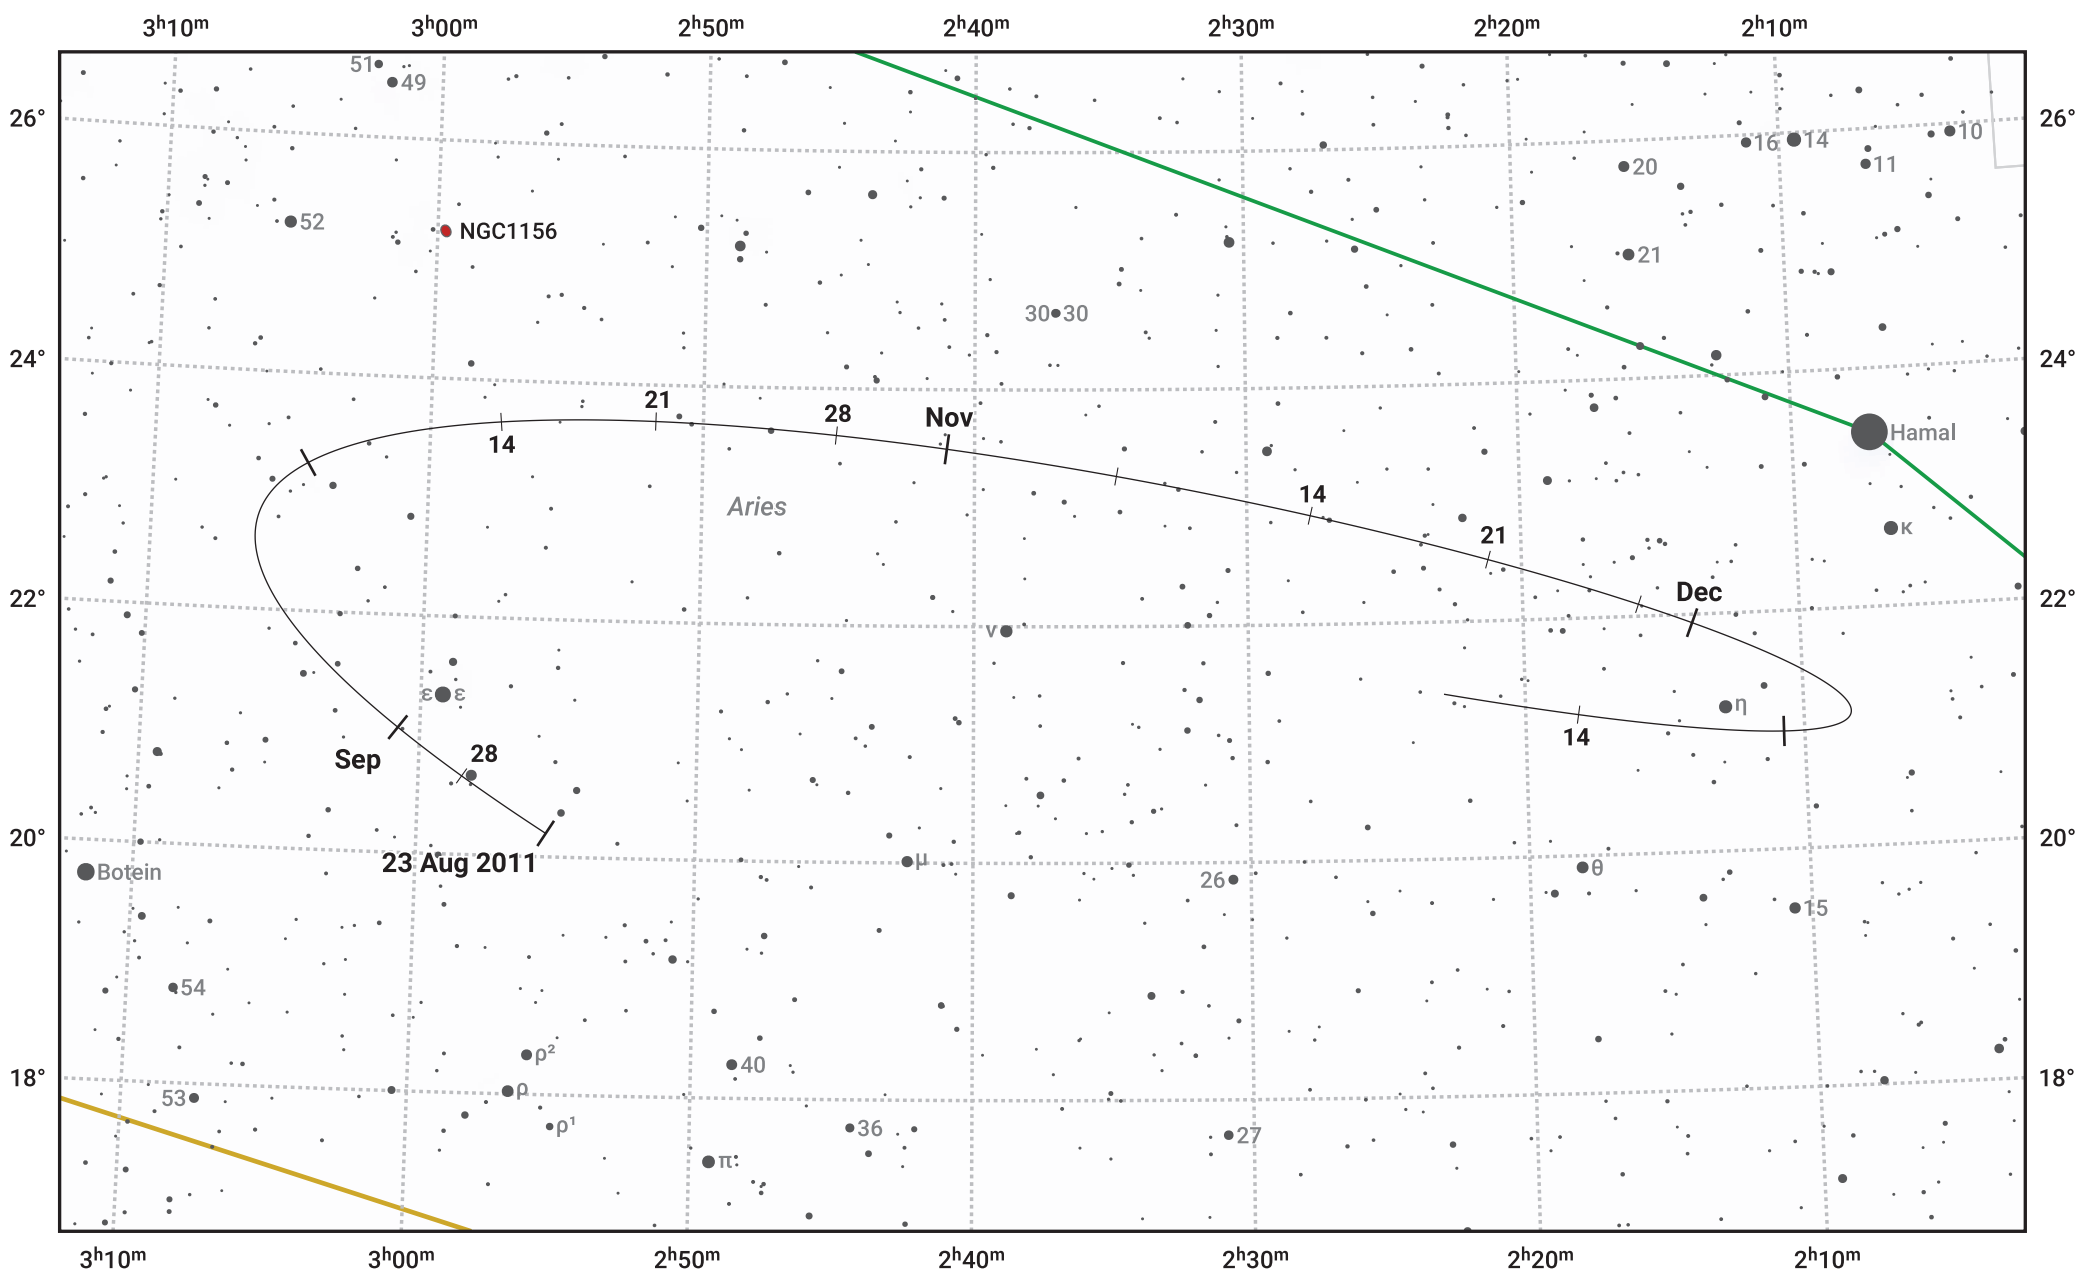

The path of Asteroid 29 Amphitrite around opposition on 6 Nov 2011

© Dominic Ford 2011–2024. Date markers placed at midnight UTC. Downloaded from <https://in-the-sky.org>

Magnitude scale: 10.0 9.0 8.0 7.0 6.0 5.0 4.0 3.0 2.0

— Ecliptic Plane

- Galaxy
- Bright nebula
- Open cluster
- ⊕ Globular cluster

| Date | Mag | Phase |
|-------------|------|-------|
| 2011 Sep 1 | 10.3 | 96% |
| 2011 Oct 1 | 9.7 | 98% |
| 2011 Oct 11 | 9.5 | 99% |
| 2011 Nov 1 | 9.0 | 100% |
| 2011 Dec 1 | 9.4 | 99% |
| 2012 Jan 1 | 10.1 | 96% |