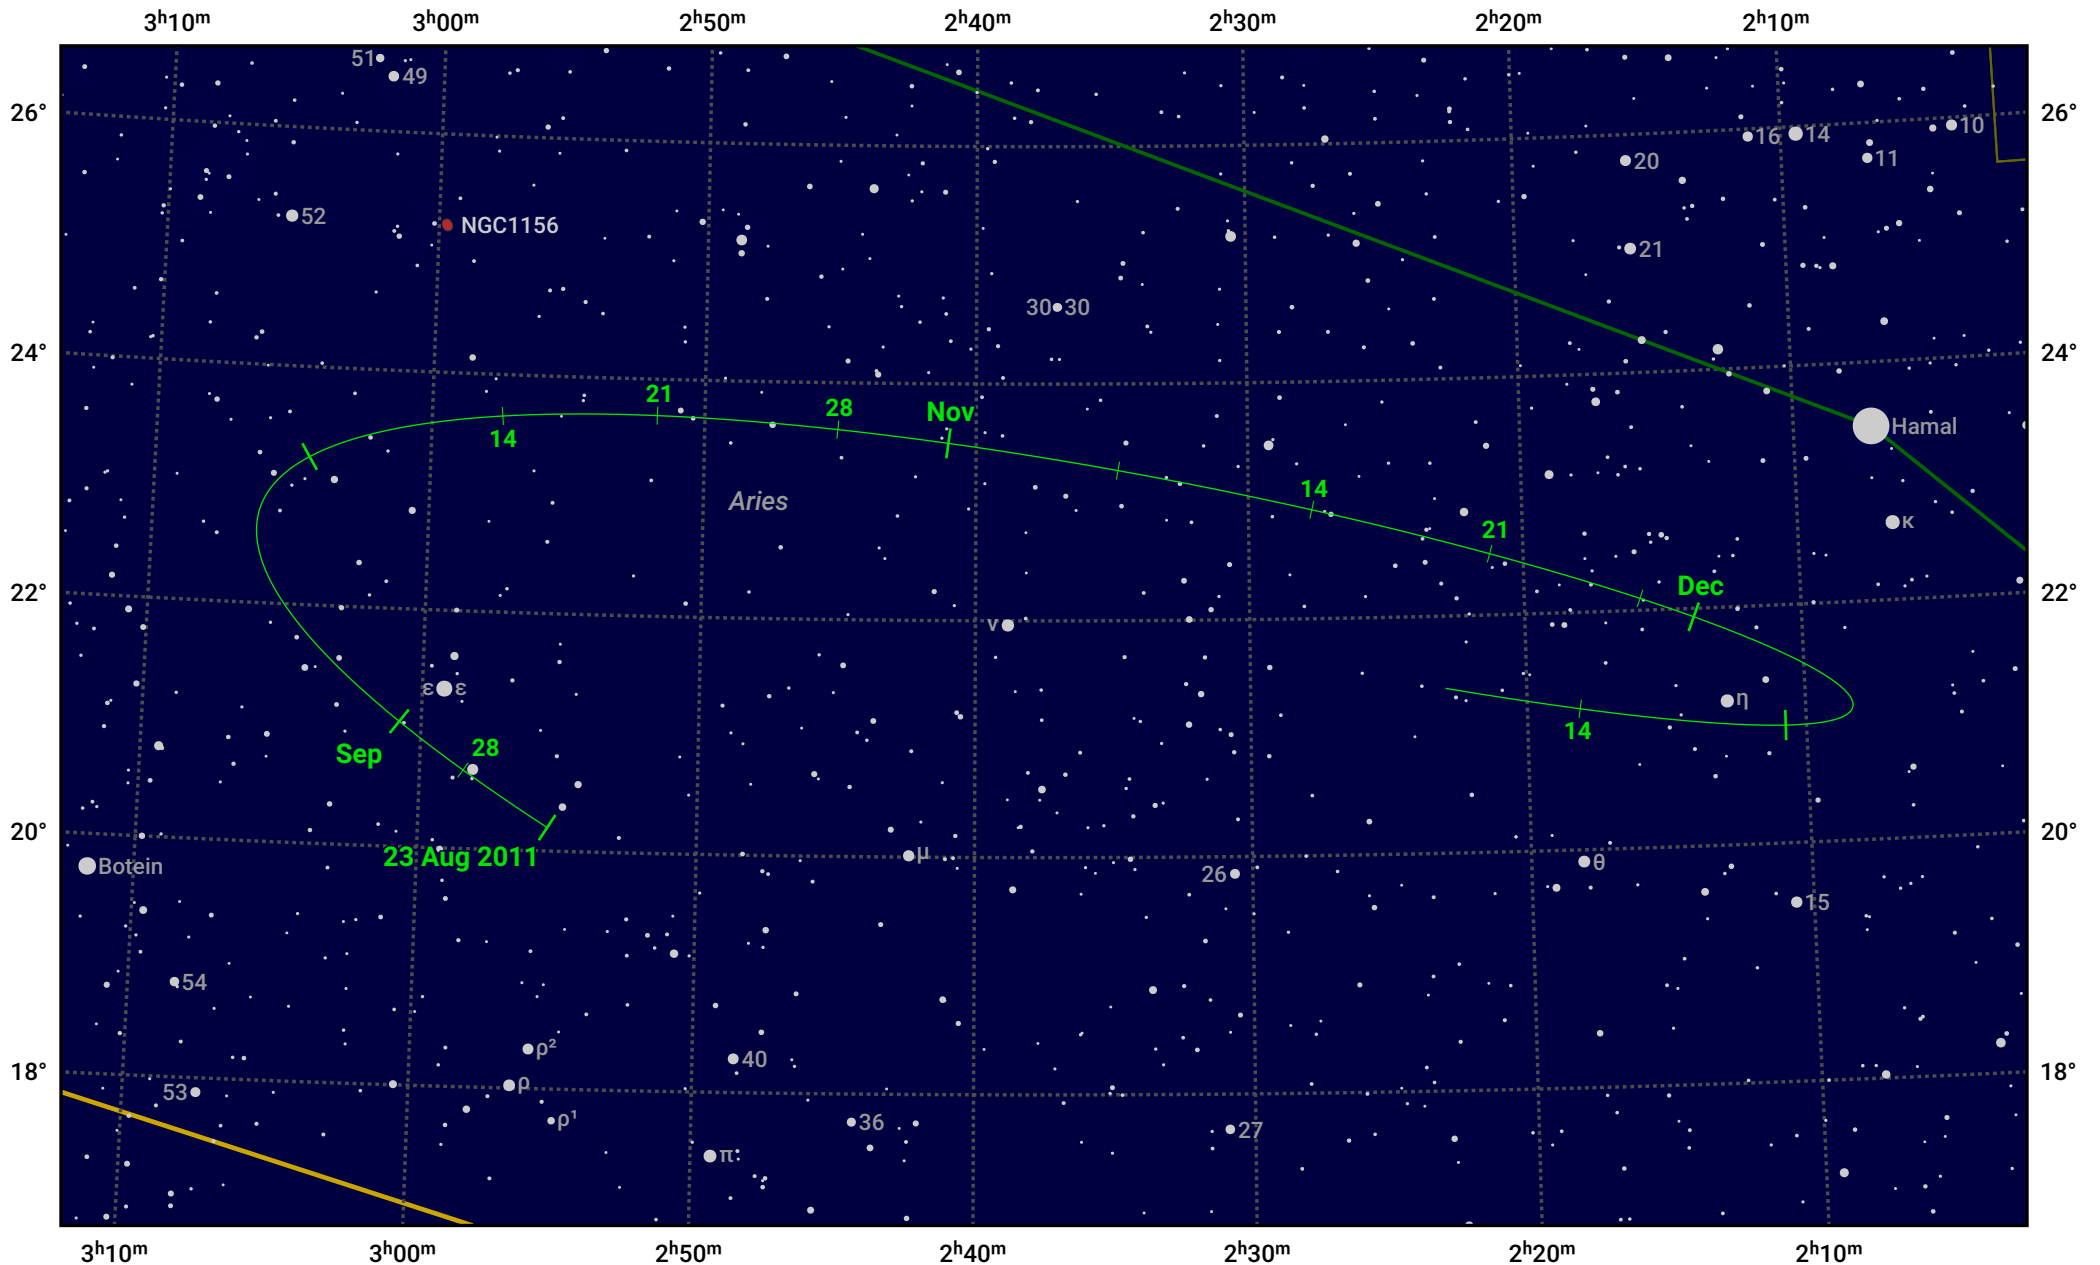

The path of Asteroid 29 Amphitrite around opposition on 6 Nov 2011

© Dominic Ford 2011–2024. Date markers placed at midnight UTC. Downloaded from <https://in-the-sky.org>

Magnitude scale: 10.0 9.0 8.0 7.0 6.0 5.0 4.0 3.0 2.0

— Ecliptic Plane

- Galaxy
- Bright nebula
- Open cluster
- ⊕ Globular cluster

Date	Mag	Phase
2011 Sep 1	10.3	96%
2011 Oct 1	9.7	98%
2011 Oct 11	9.5	99%
2011 Nov 1	9.0	100%
2011 Dec 1	9.4	99%
2012 Jan 1	10.1	96%