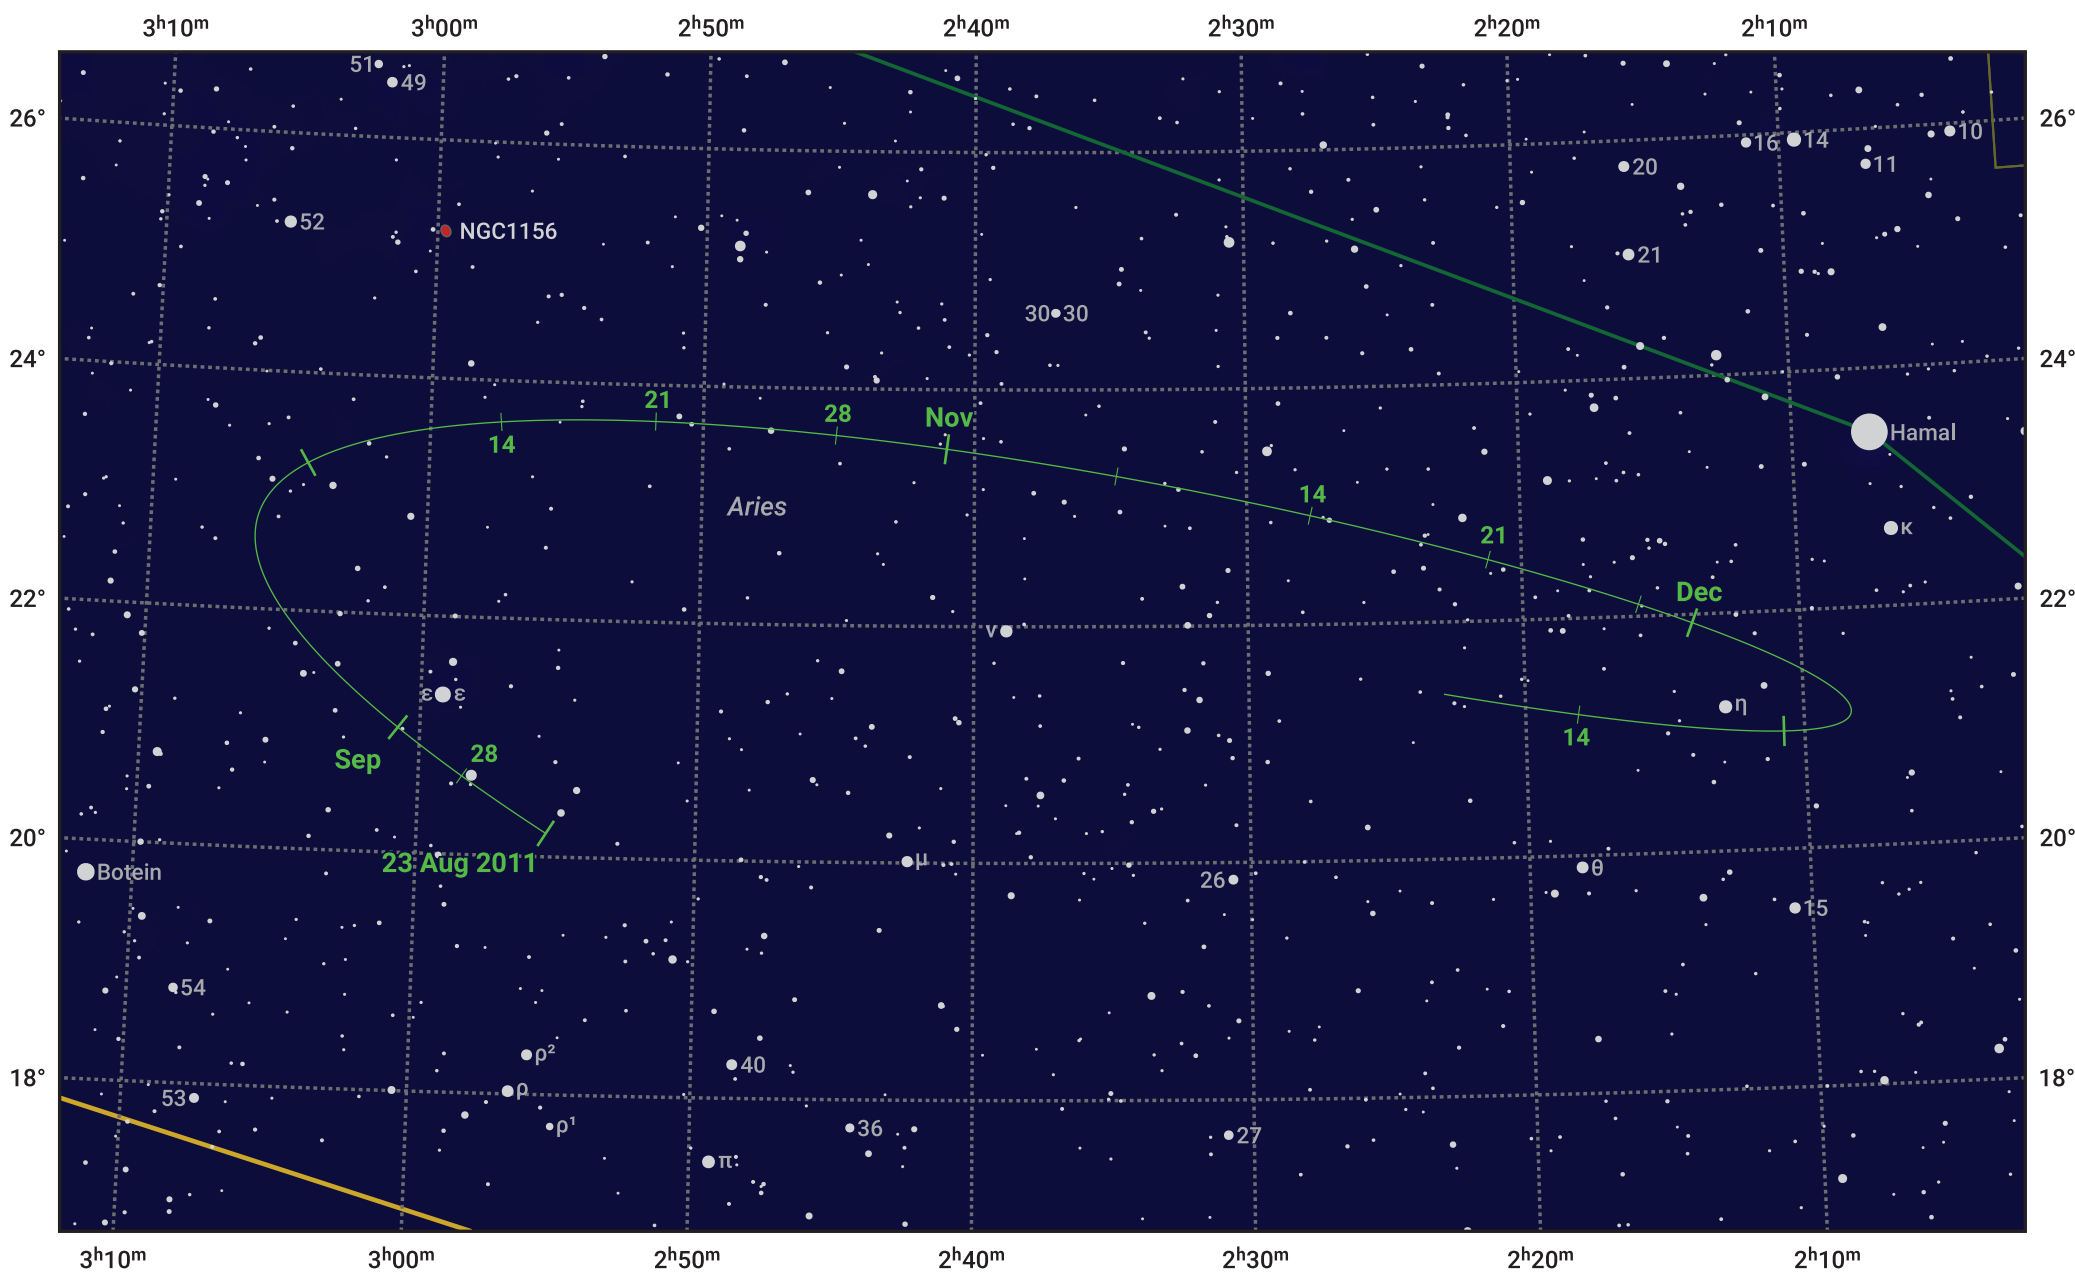

The path of Asteroid 29 Amphitrite around opposition on 6 Nov 2011

© Dominic Ford 2011–2024. Date markers placed at midnight UTC. Downloaded from <https://in-the-sky.org>

Magnitude scale: 10.0 9.0 8.0 7.0 6.0 5.0 4.0 3.0 2.0

— Ecliptic Plane

- Galaxy
- Bright nebula
- Open cluster
- ⊕ Globular cluster

Date	Mag	Phase
2011 Sep 1	10.3	96%
2011 Oct 1	9.7	98%
2011 Oct 11	9.5	99%
2011 Nov 1	9.0	100%
2011 Dec 1	9.4	99%
2012 Jan 1	10.1	96%