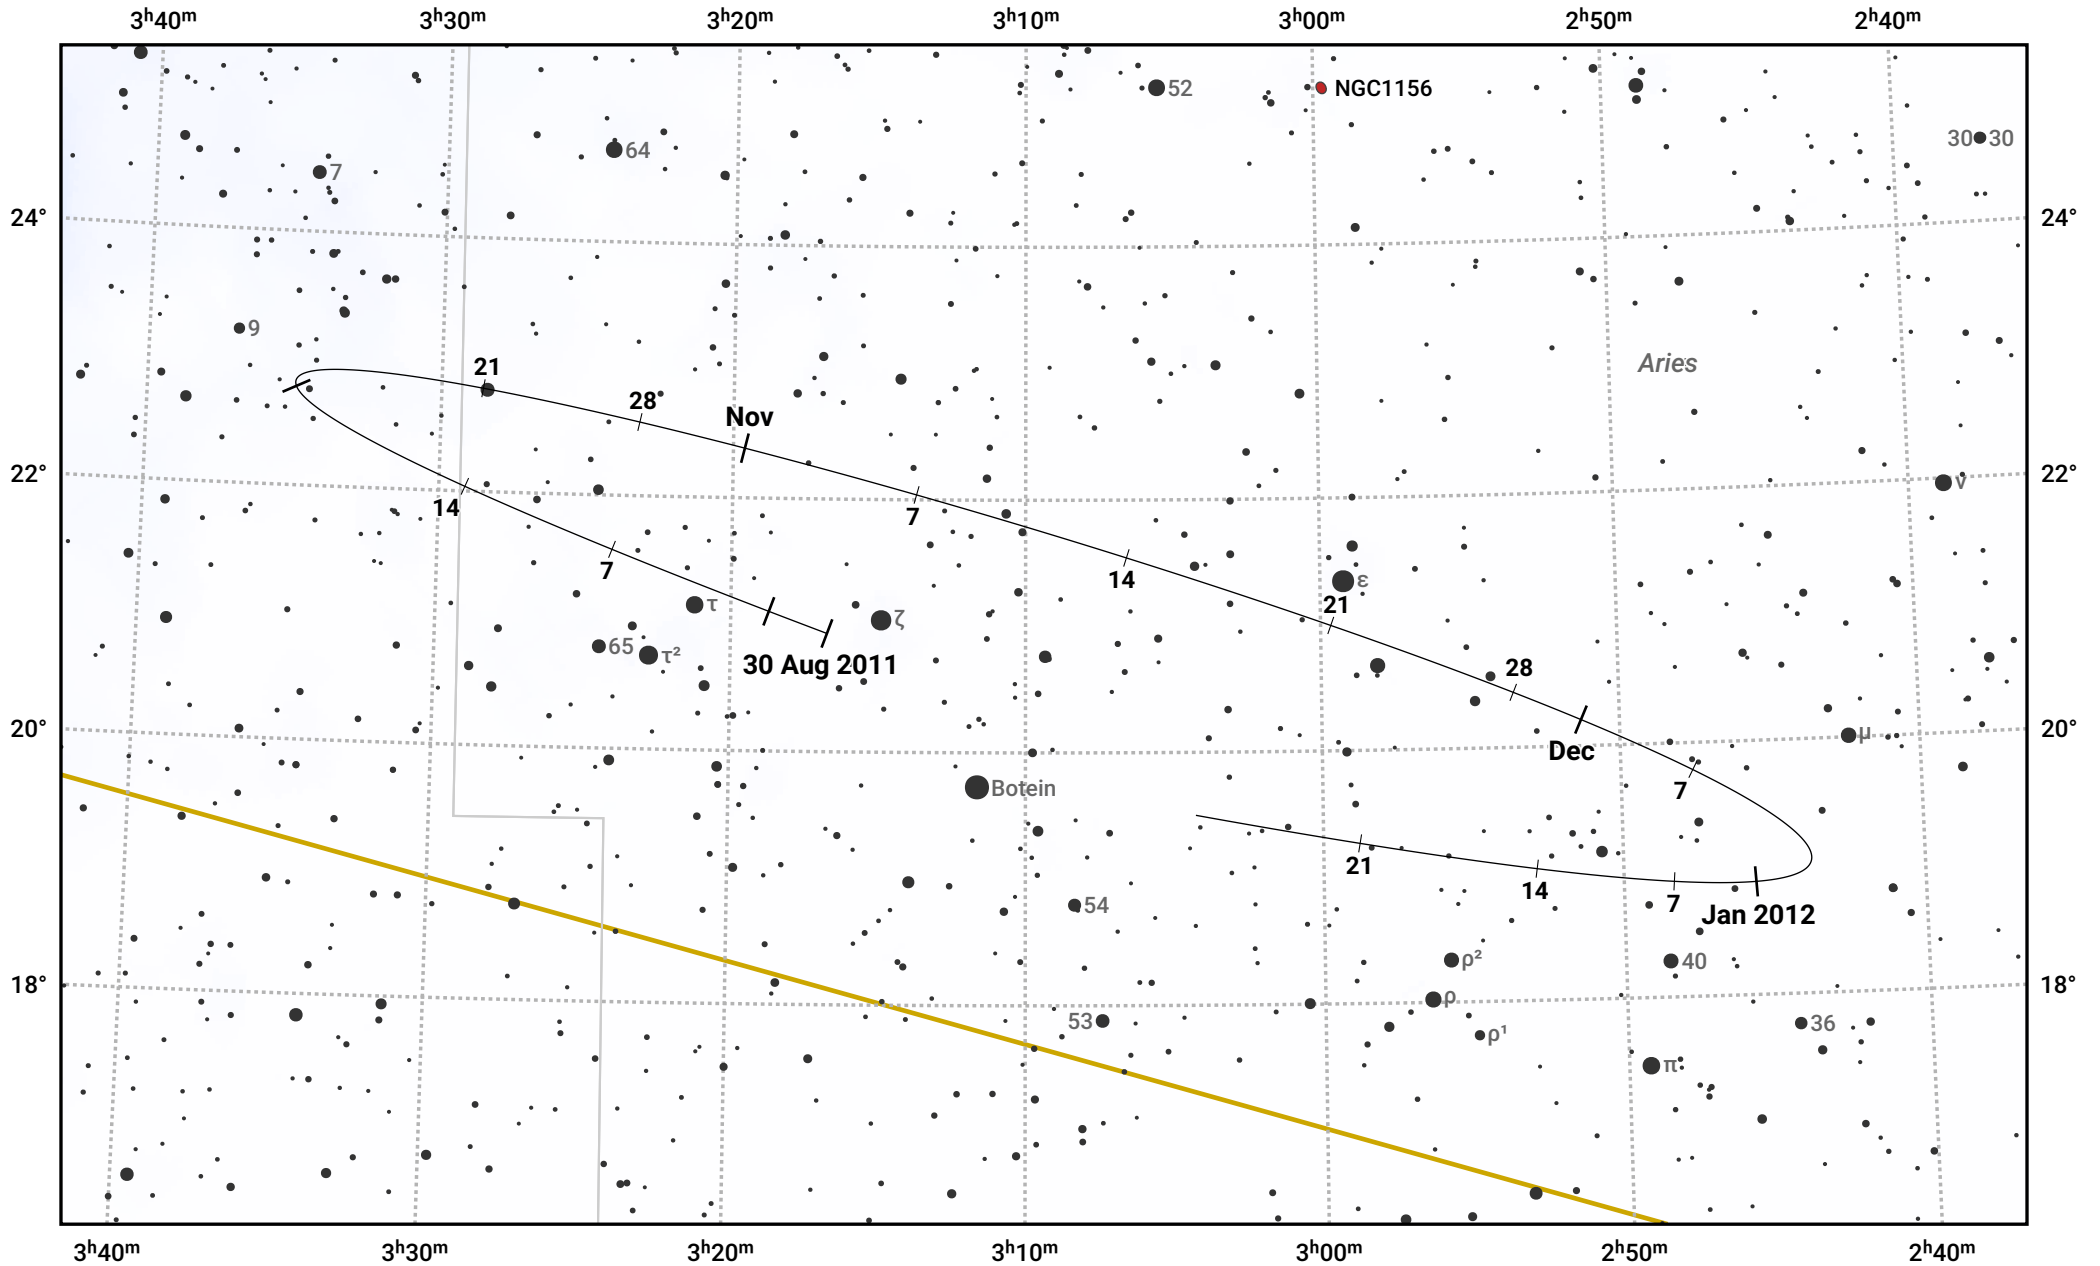

# The path of Asteroid 30 Urania around opposition on 13 Nov 2011

© Dominic Ford 2011–2024. Date markers placed at midnight UTC. Downloaded from <https://in-the-sky.org>

Magnitude scale: · 10.0 · 9.0 · 8.0 · 7.0 · 6.0 ● 5.0 ● 4.0

— Ecliptic Plane

Galaxy Bright nebula Open cluster Globular cluster

Date	Mag	Phase
2011 Sep 1	11.4	94%
2011 Oct 1	10.7	97%
2011 Oct 14	10.4	98%
2011 Nov 1	9.9	100%
2011 Dec 1	10.1	99%
2012 Jan 1	11.0	96%
2012 Jan 19	11.4	95%