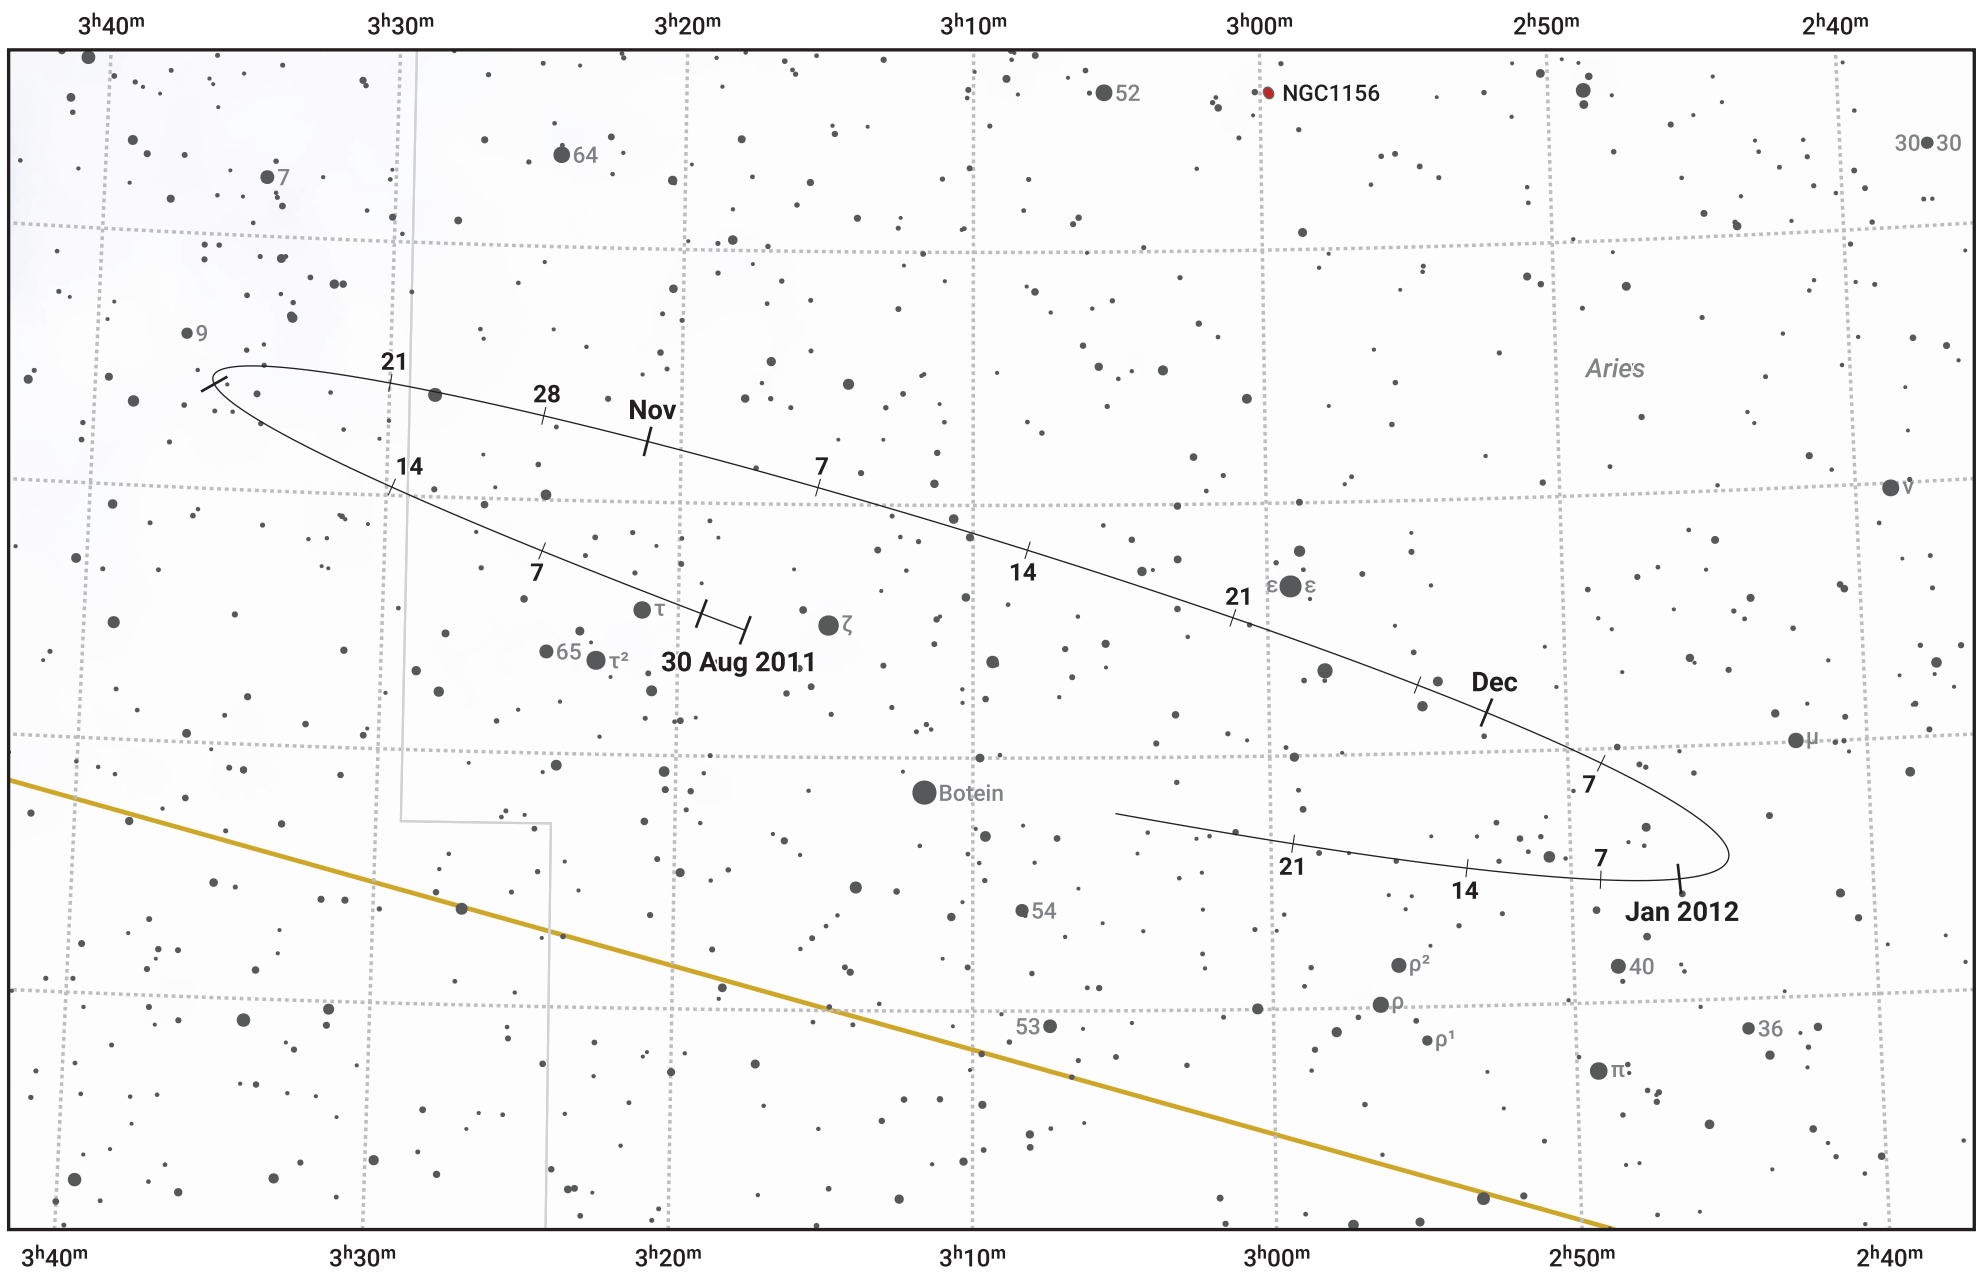

The path of Asteroid 30 Urania around opposition on 13 Nov 2011

© Dominic Ford 2011–2024. Date markers placed at midnight UTC. Downloaded from <https://in-the-sky.org>

Magnitude scale: • 10.0 • 9.0 • 8.0 • 7.0 • 6.0 • 5.0 • 4.0

— Ecliptic Plane

Galaxy Bright nebula Open cluster Globular cluster

Date	Mag	Phase
2011 Sep 1	11.4	94%
2011 Oct 1	10.7	96%
2011 Oct 15	10.4	98%
2011 Nov 1	9.9	100%
2011 Dec 1	10.1	99%
2012 Jan 1	11.0	96%
2012 Jan 19	11.4	95%