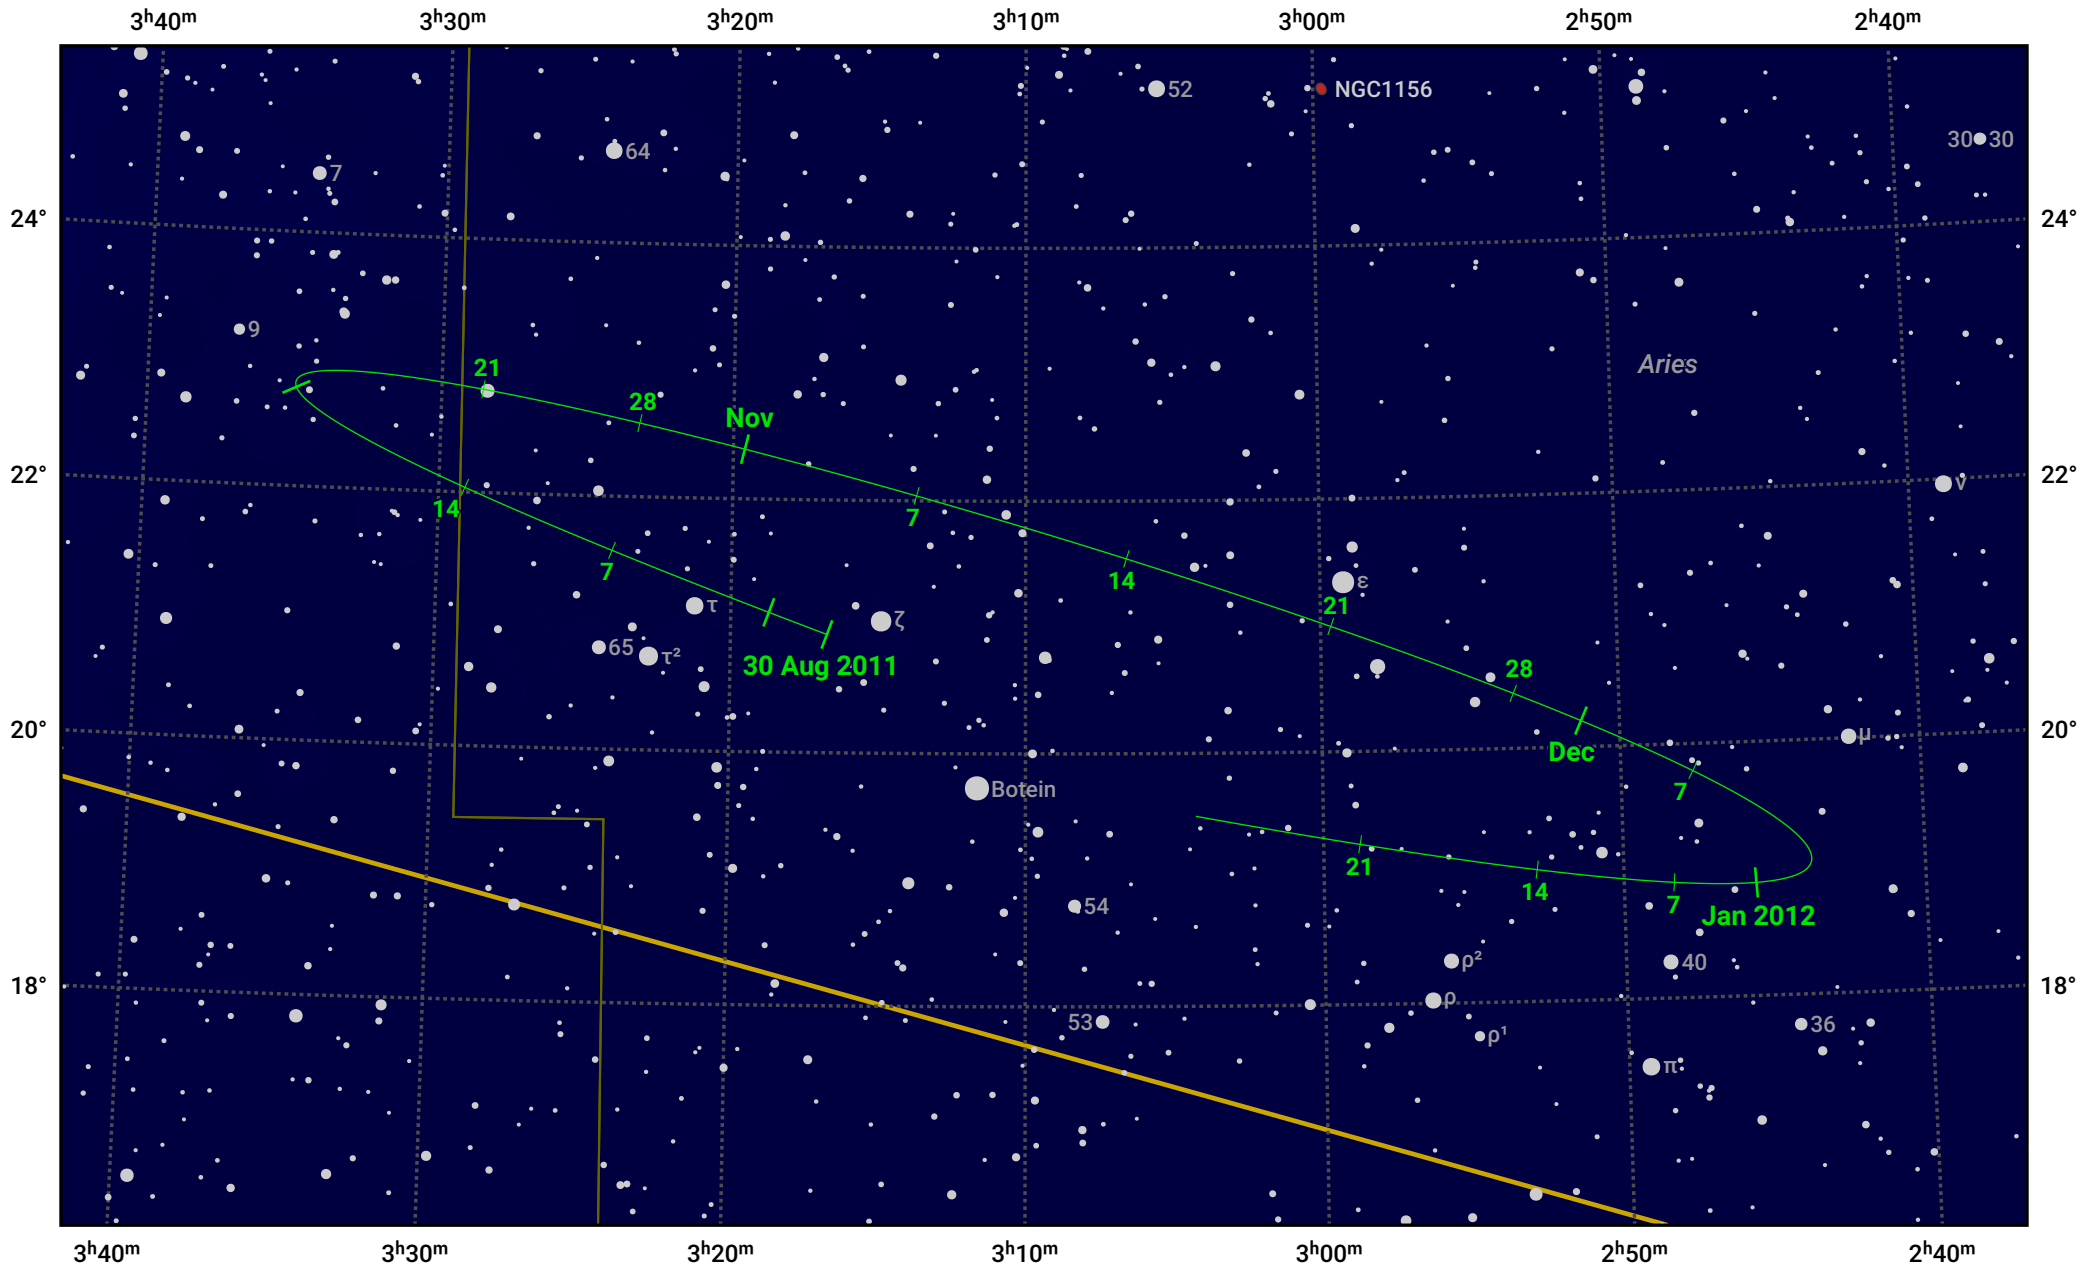

The path of Asteroid 30 Urania around opposition on 13 Nov 2011

© Dominic Ford 2011–2024. Date markers placed at midnight UTC. Downloaded from <https://in-the-sky.org>

Magnitude scale: 10.0 9.0 8.0 7.0 6.0 5.0 4.0

Ecliptic Plane

Galaxy
 Bright nebula
 Open cluster
 Globular cluster

Date	Mag	Phase
2011 Sep 1	11.4	94%
2011 Oct 1	10.7	97%
2011 Oct 14	10.4	98%
2011 Nov 1	9.9	100%
2011 Dec 1	10.1	99%
2012 Jan 1	11.0	96%
2012 Jan 19	11.4	95%