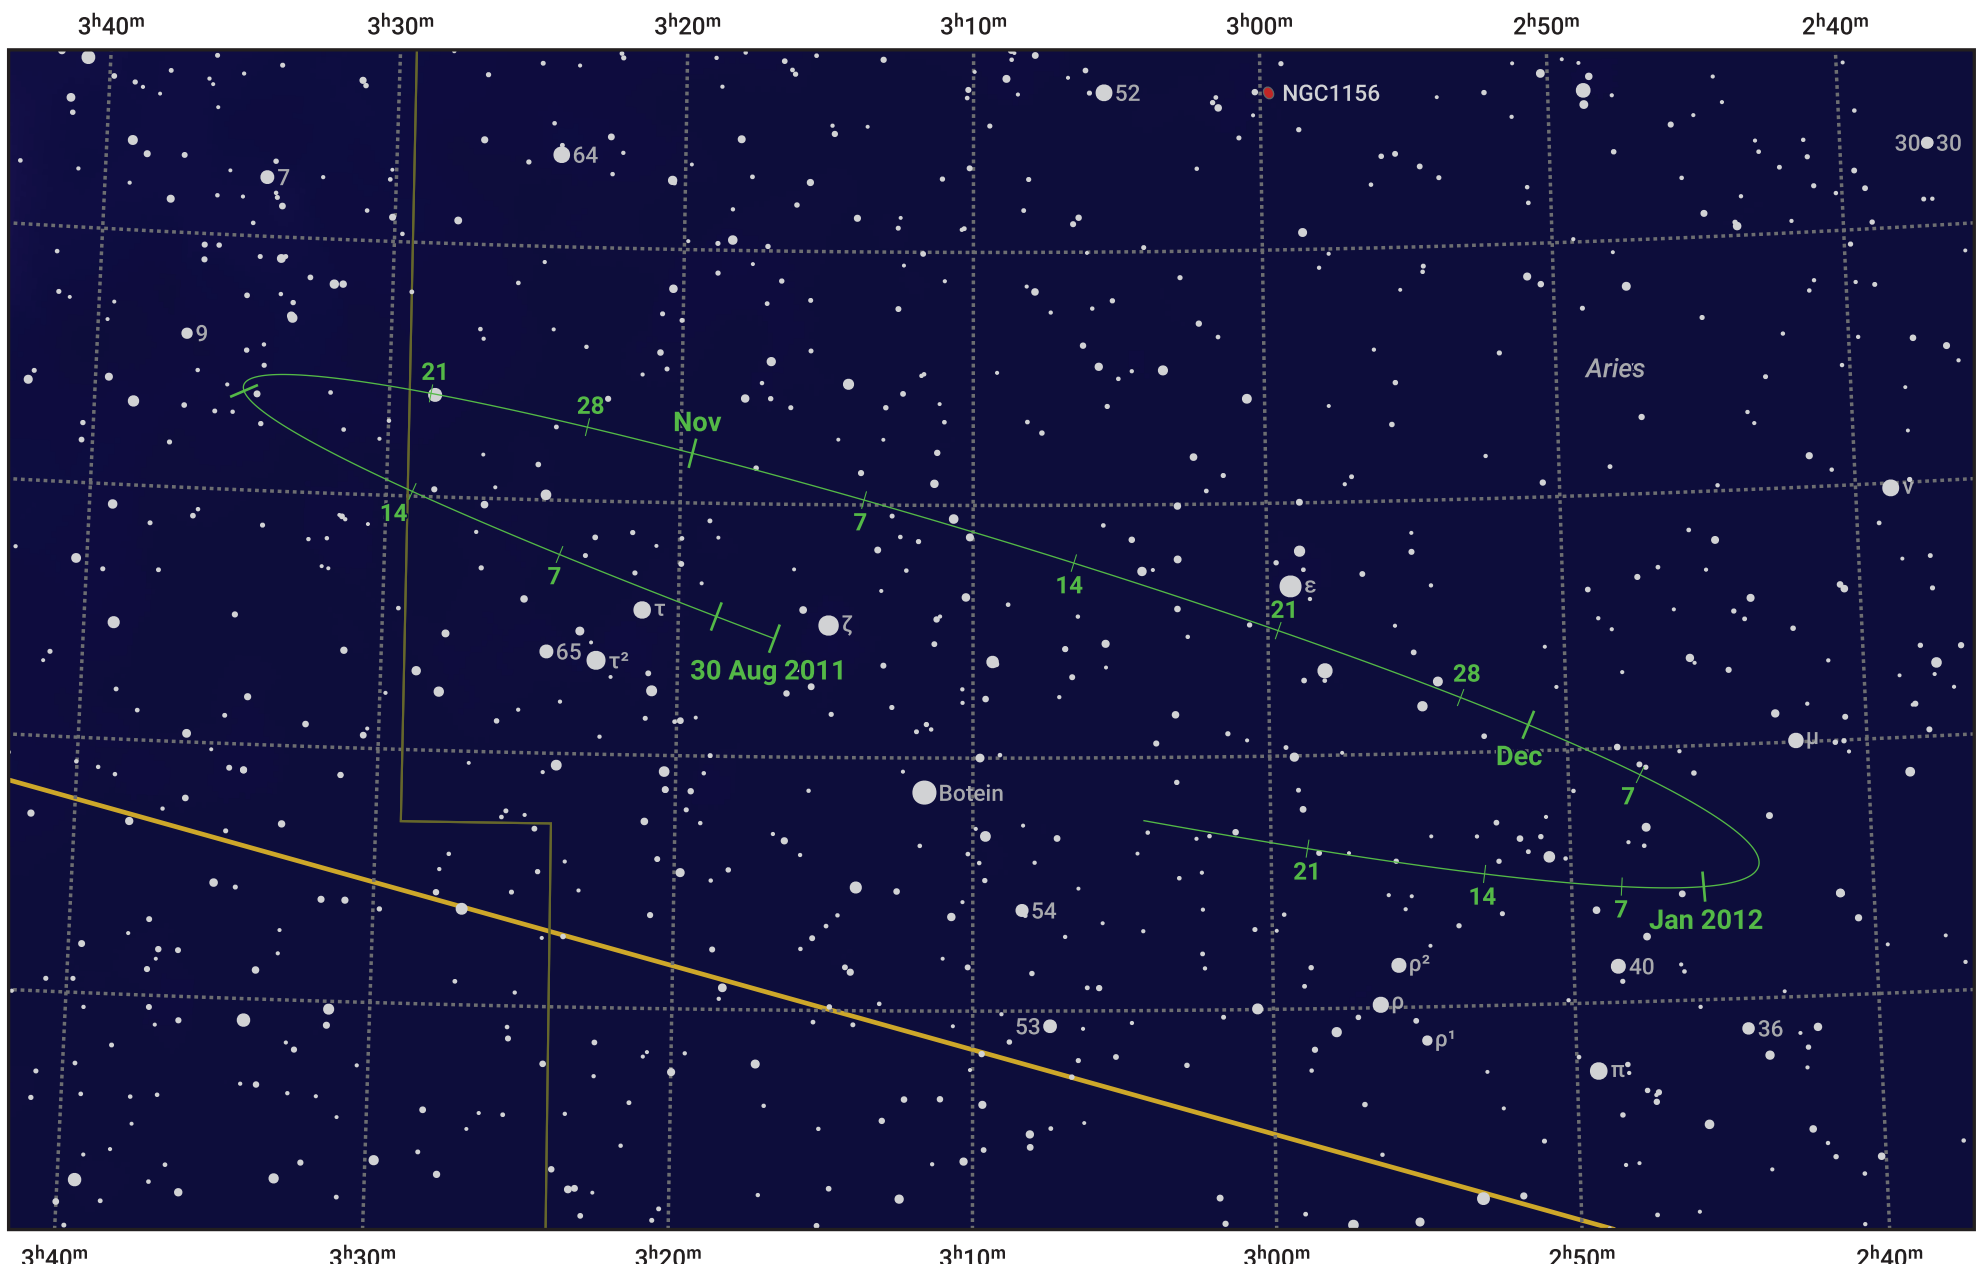

The path of Asteroid 30 Urania around opposition on 13 Nov 2011

© Dominic Ford 2011–2024. Date markers placed at midnight UTC. Downloaded from <https://in-the-sky.org>

Magnitude scale: 10.0 9.0 8.0 7.0 6.0 5.0 4.0

Ecliptic Plane

- Galaxy
- Bright nebula
- Open cluster
- Globular cluster

Date	Mag	Phase
2011 Sep 1	11.4	94%
2011 Oct 1	10.7	97%
2011 Oct 14	10.4	98%
2011 Nov 1	9.9	100%
2011 Dec 1	10.1	99%
2012 Jan 1	11.0	96%
2012 Jan 19	11.4	95%