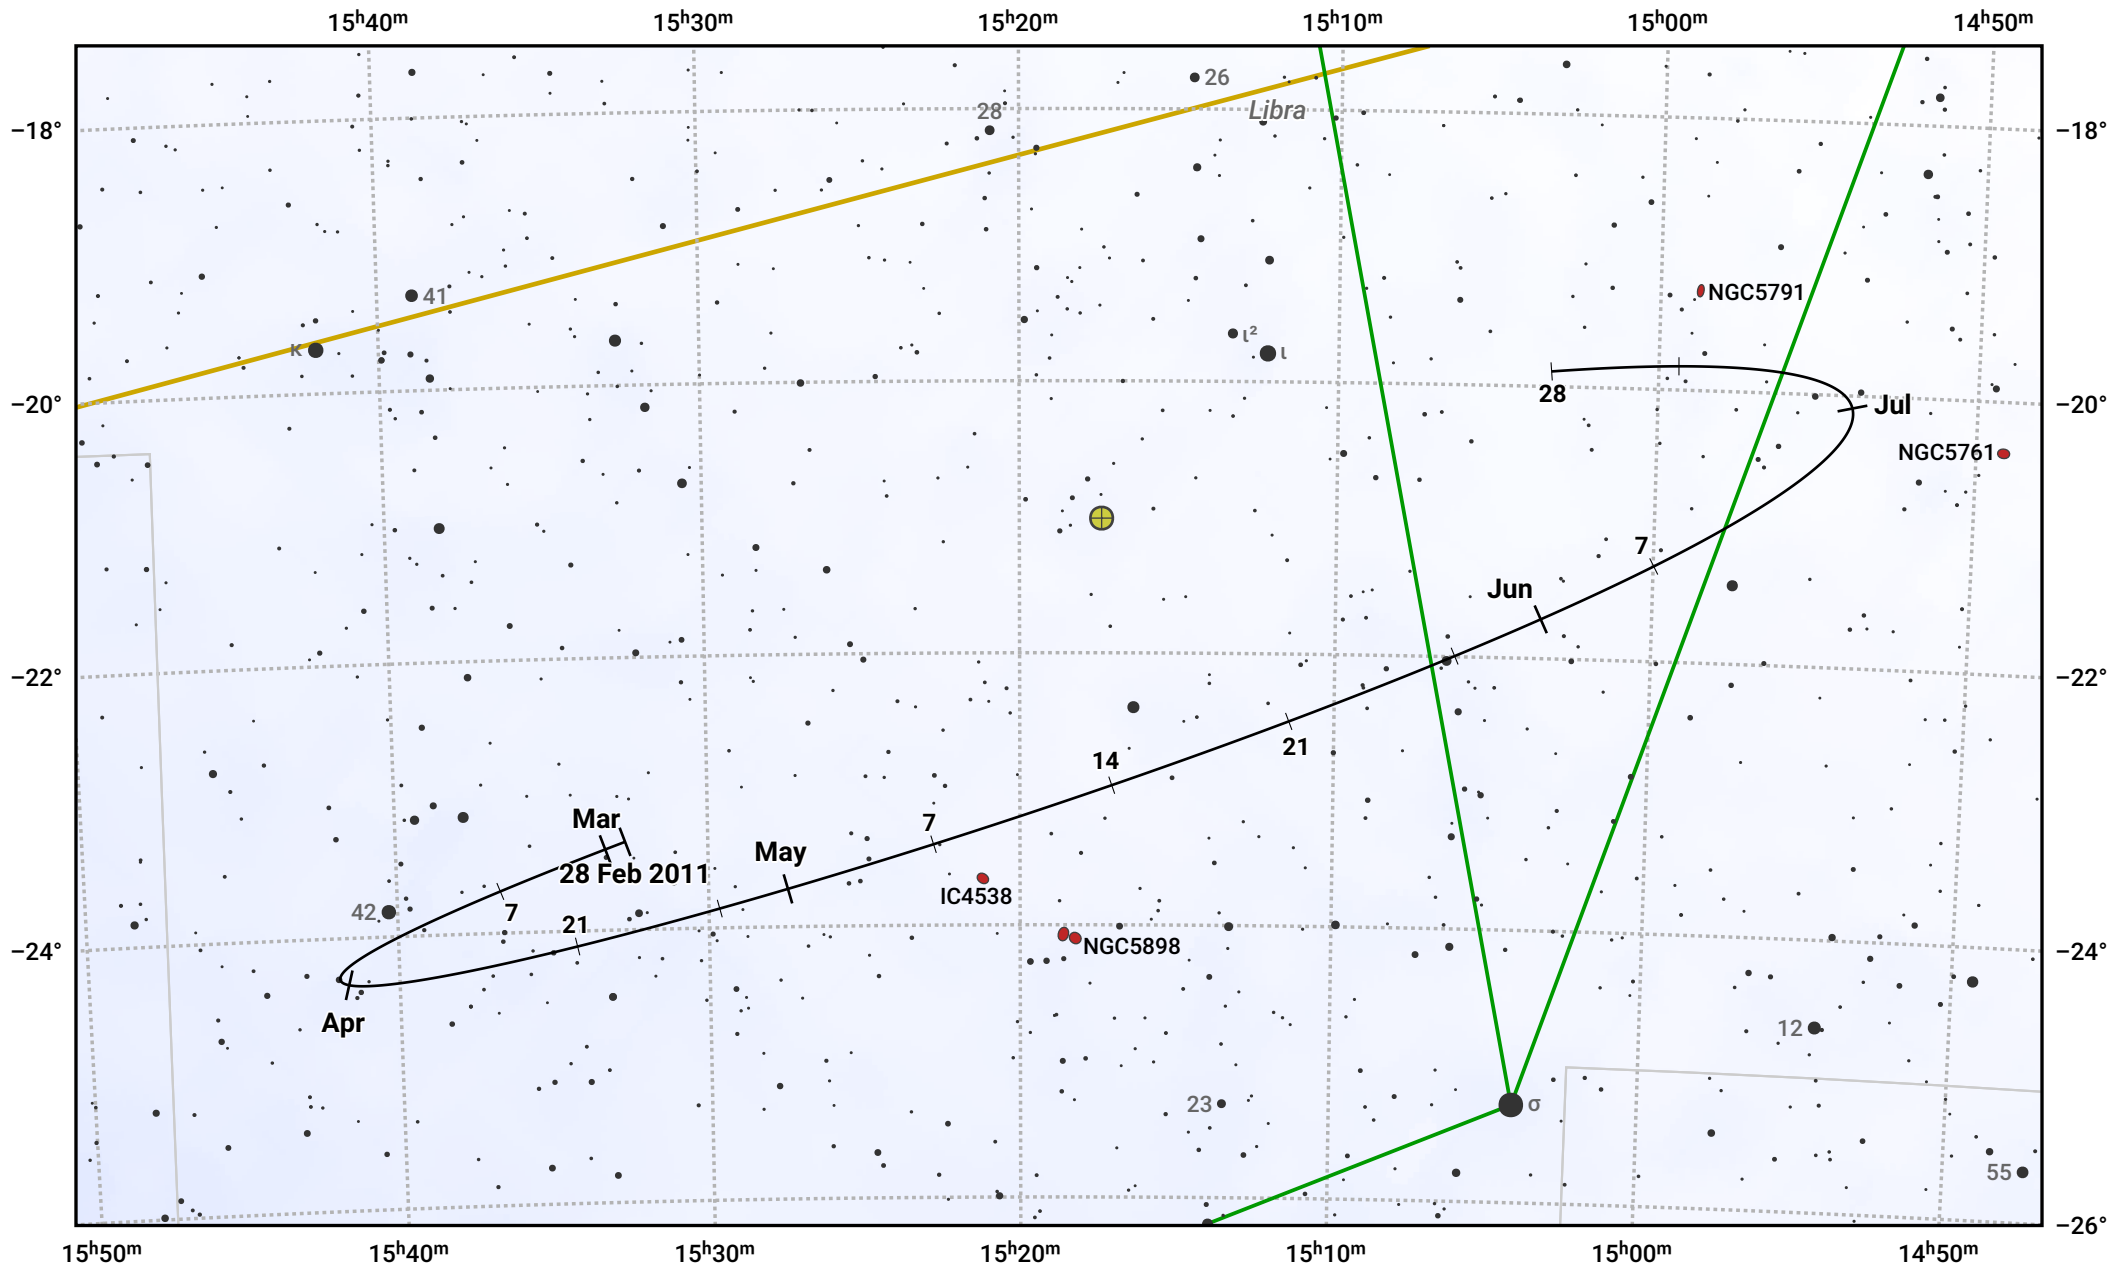

# The path of Asteroid 10 Hygiea around opposition on 14 May 2011

© Dominic Ford 2011–2024. Date markers placed at midnight UTC. Downloaded from <https://in-the-sky.org>

Magnitude scale: · 10.0 · 9.0 · 8.0 · 7.0 · 6.0 · 5.0 · 4.0 · 3.0

— Ecliptic Plane

● Galaxy    ■ Bright nebula    ● Open cluster    ⊕ Globular cluster

| Date        | Mag  |
|-------------|------|
| 2011 Mar 1  | 10.8 |
| 2011 Apr 1  | 10.3 |
| 2011 Apr 23 | 9.8  |
| 2011 May 1  | 9.6  |
| 2011 Jun 1  | 9.7  |
| 2011 Jul 1  | 10.3 |