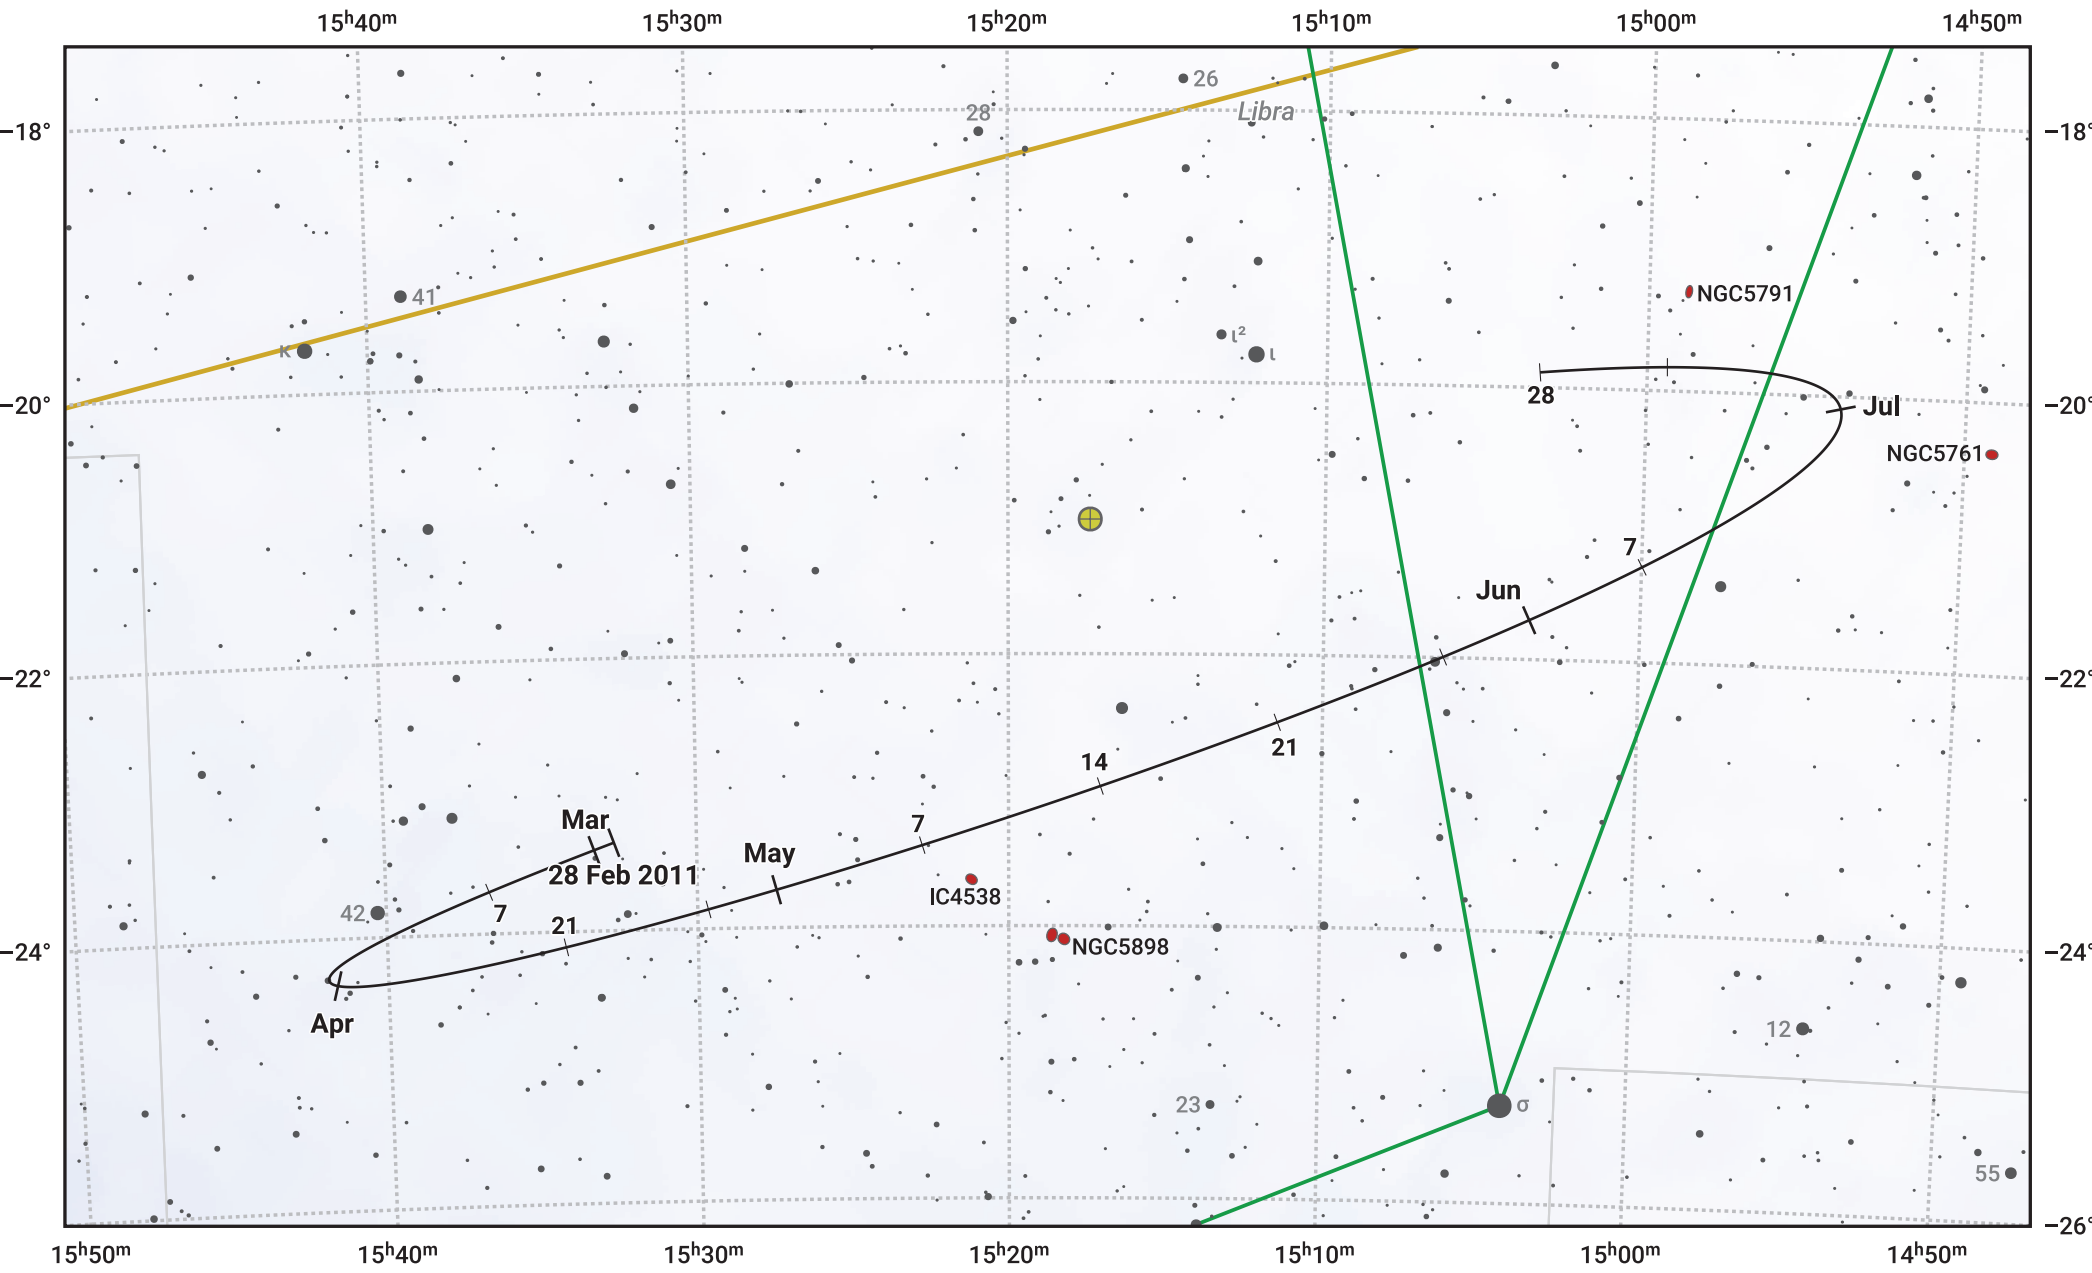

# The path of Asteroid 10 Hygiea around opposition on 14 May 2011

© Dominic Ford 2011–2024. Date markers placed at midnight UTC. Downloaded from <https://in-the-sky.org>

Magnitude scale: 10.0 9.0 8.0 7.0 6.0 5.0 4.0 3.0

— Ecliptic Plane

Galaxy Bright nebula Open cluster Globular cluster

Date	Mag
2011 Mar 1	10.8
2011 Apr 1	10.3
2011 Apr 23	9.8
2011 May 1	9.6
2011 Jun 1	9.7
2011 Jul 1	10.3